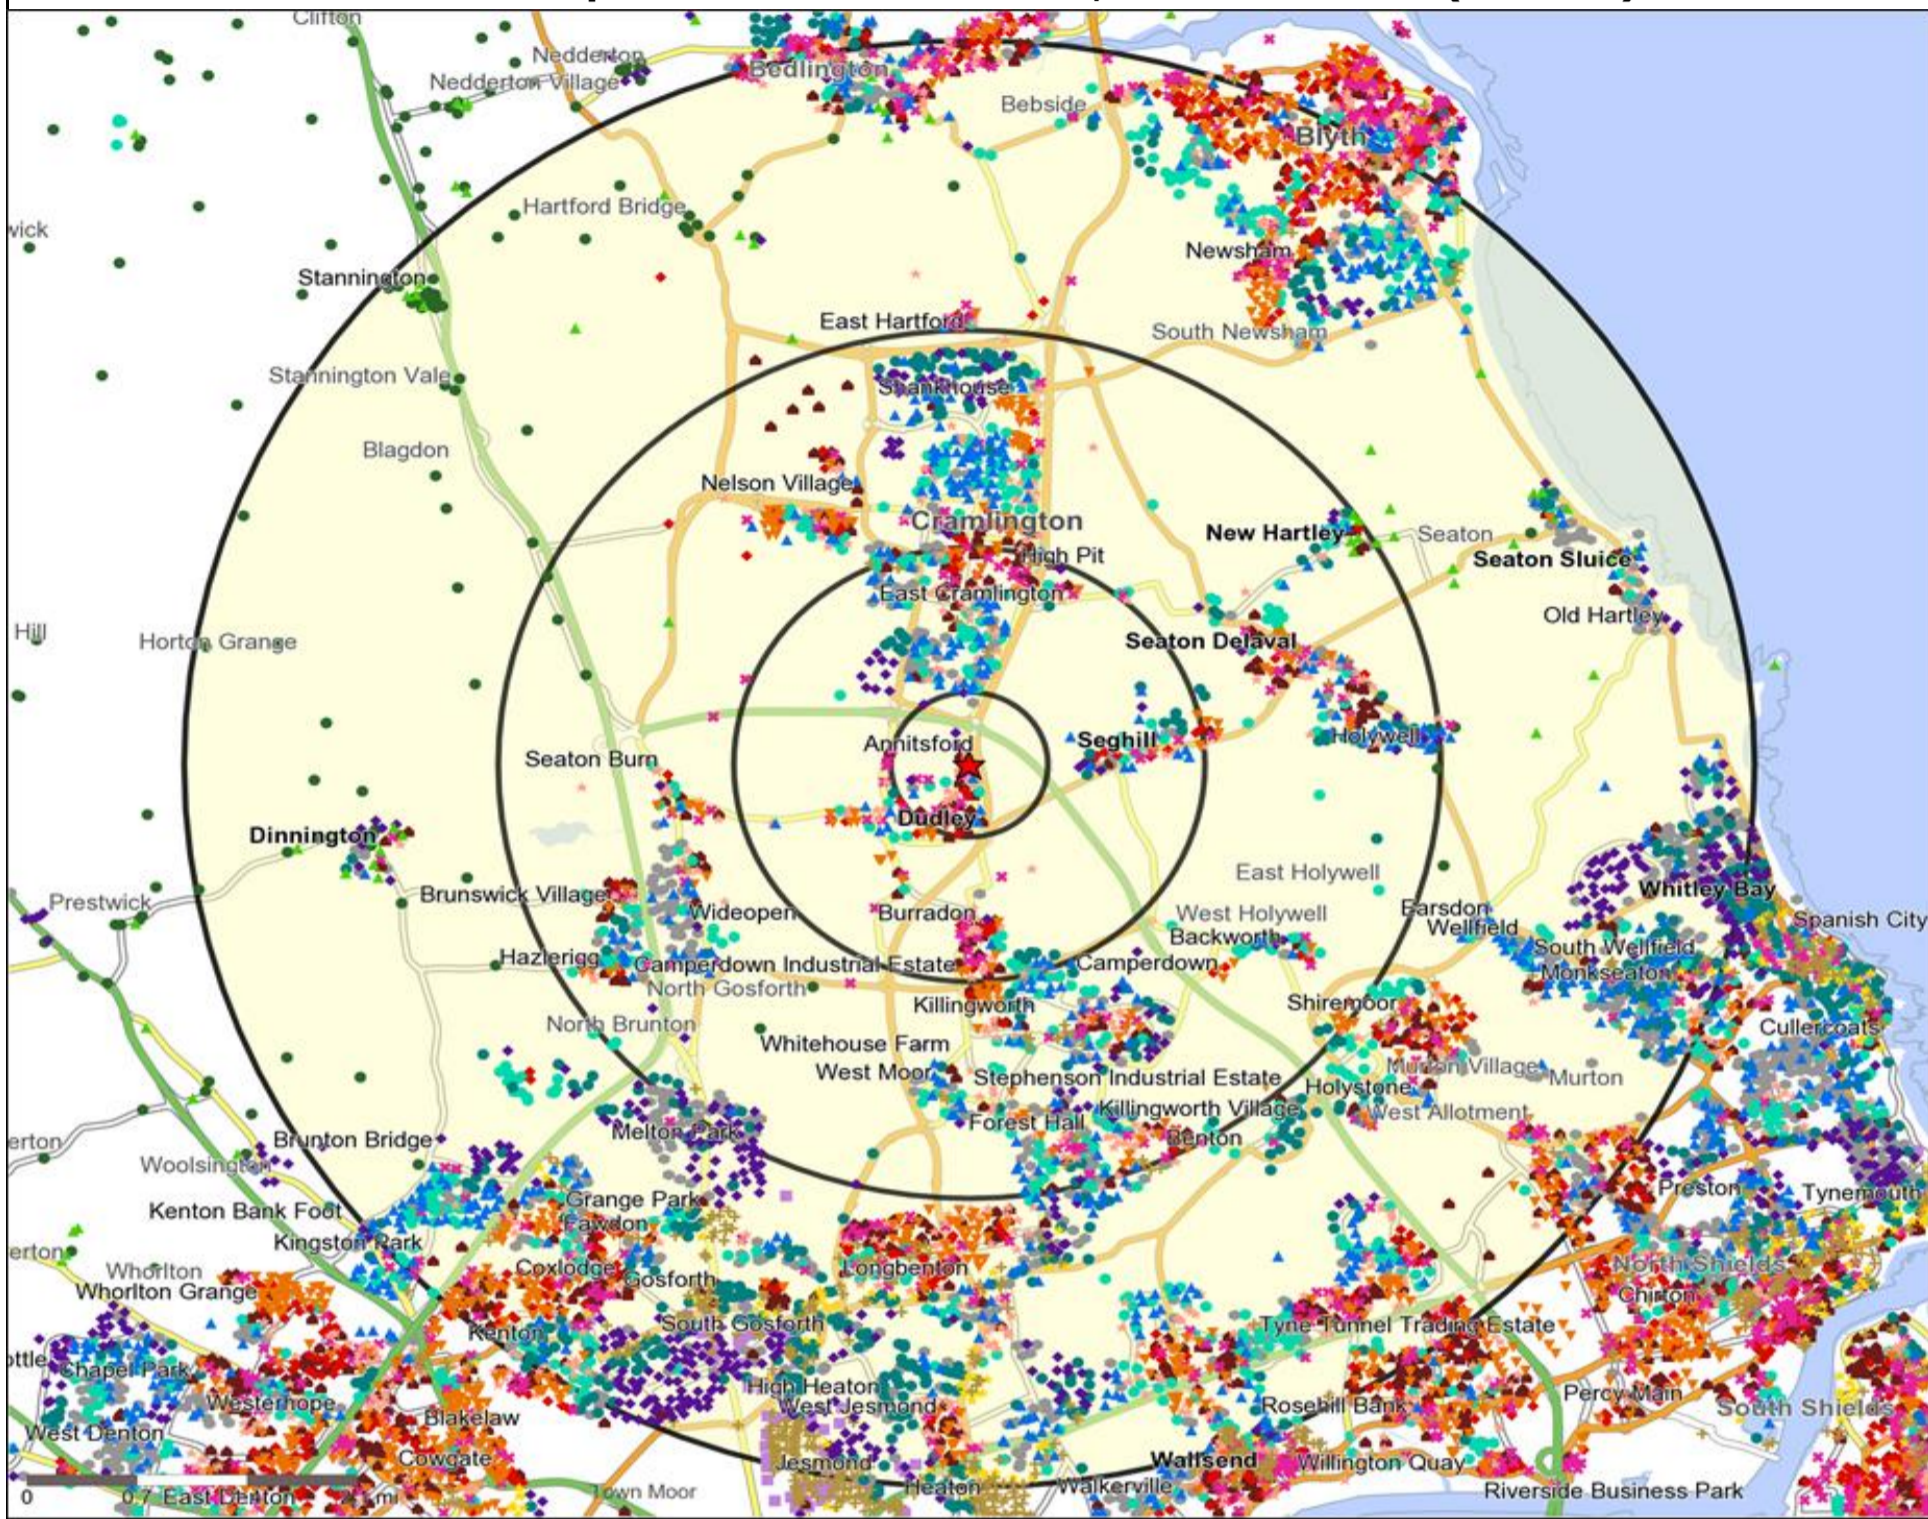

★ Location ○ 0.5, 1.5, 3 & 5 Mile Distance

Age Data Table

	Count:					Index:				
	0 - 0.5 Miles	0 - 1.5 Miles	0 - 3.0 Miles	0 - 5.0 Miles	15 Min Drivetime	0 - 0.5 Miles	0 - 1.5 Miles	0 - 3.0 Miles	0 - 5.0 Miles	15 Min Drivetime
0-15	486	3,550	14,896	50,026	82,233	94	86	95	95	96
16-17	59	484	2,003	6,752	10,746	92	95	103	104	101
18-24	191	1,727	6,191	25,670	40,648	77	87	82	101	98
25-34	327	2,760	10,471	36,523	61,350	87	92	92	95	98
35-44	342	2,567	10,422	34,165	56,334	98	92	99	96	97
45-54	411	2,863	11,473	38,805	64,046	105	92	97	98	99
55-64	357	3,061	11,242	35,185	56,264	115	123	119	111	109
65+	581	5,006	16,661	52,803	85,545	117	126	111	105	104
Population estimate 2015	2,754	22,018	83,359	279,929	457,166	100	100	100	100	100

Mosaic UK Map and Data: BRIDGE INN, CRAMLINGTON (201551)

Copyright Experian Ltd, HERE 2015. Ordnance Survey © Crown copyright 2015

- ★ Location
- 0.5, 1.5, 3 & 5 Mile Distance
- ~ Rivers, Canals and Lakes
- ▲ D Rural Reality
- E Senior Security
- ▲ F Suburban Stability
- G Domestic Success
- H Aspiring Homemakers
- ▲ I Family Basics
- ✕ J Transient Renters
- ◆ K Municipal Challenge
- ▲ L Vintage Value
- ★ M Modest Traditions
- ★ N Urban Cohesion
- + O Rental Hubs

- Location
- Branded Food
- Dry Led
- Cafe / Wine Bar
- Other
- Circuit Bar
- Rural Character
- 0.5, 1.5, 3 & 5 Mile Distance
- Community Local
- Rivers, Canals and Lakes

Competition Type Summary Table

- Location
- Branded Food
- Dry Led
- Café / Wine Bar
- Other
- 0.5, 1.5, 3 & 5 Mile Distance
- Circuit Bar
- Rural Character
- Rivers, Canals and Lakes
- Community Local

Competition Type Summary Table