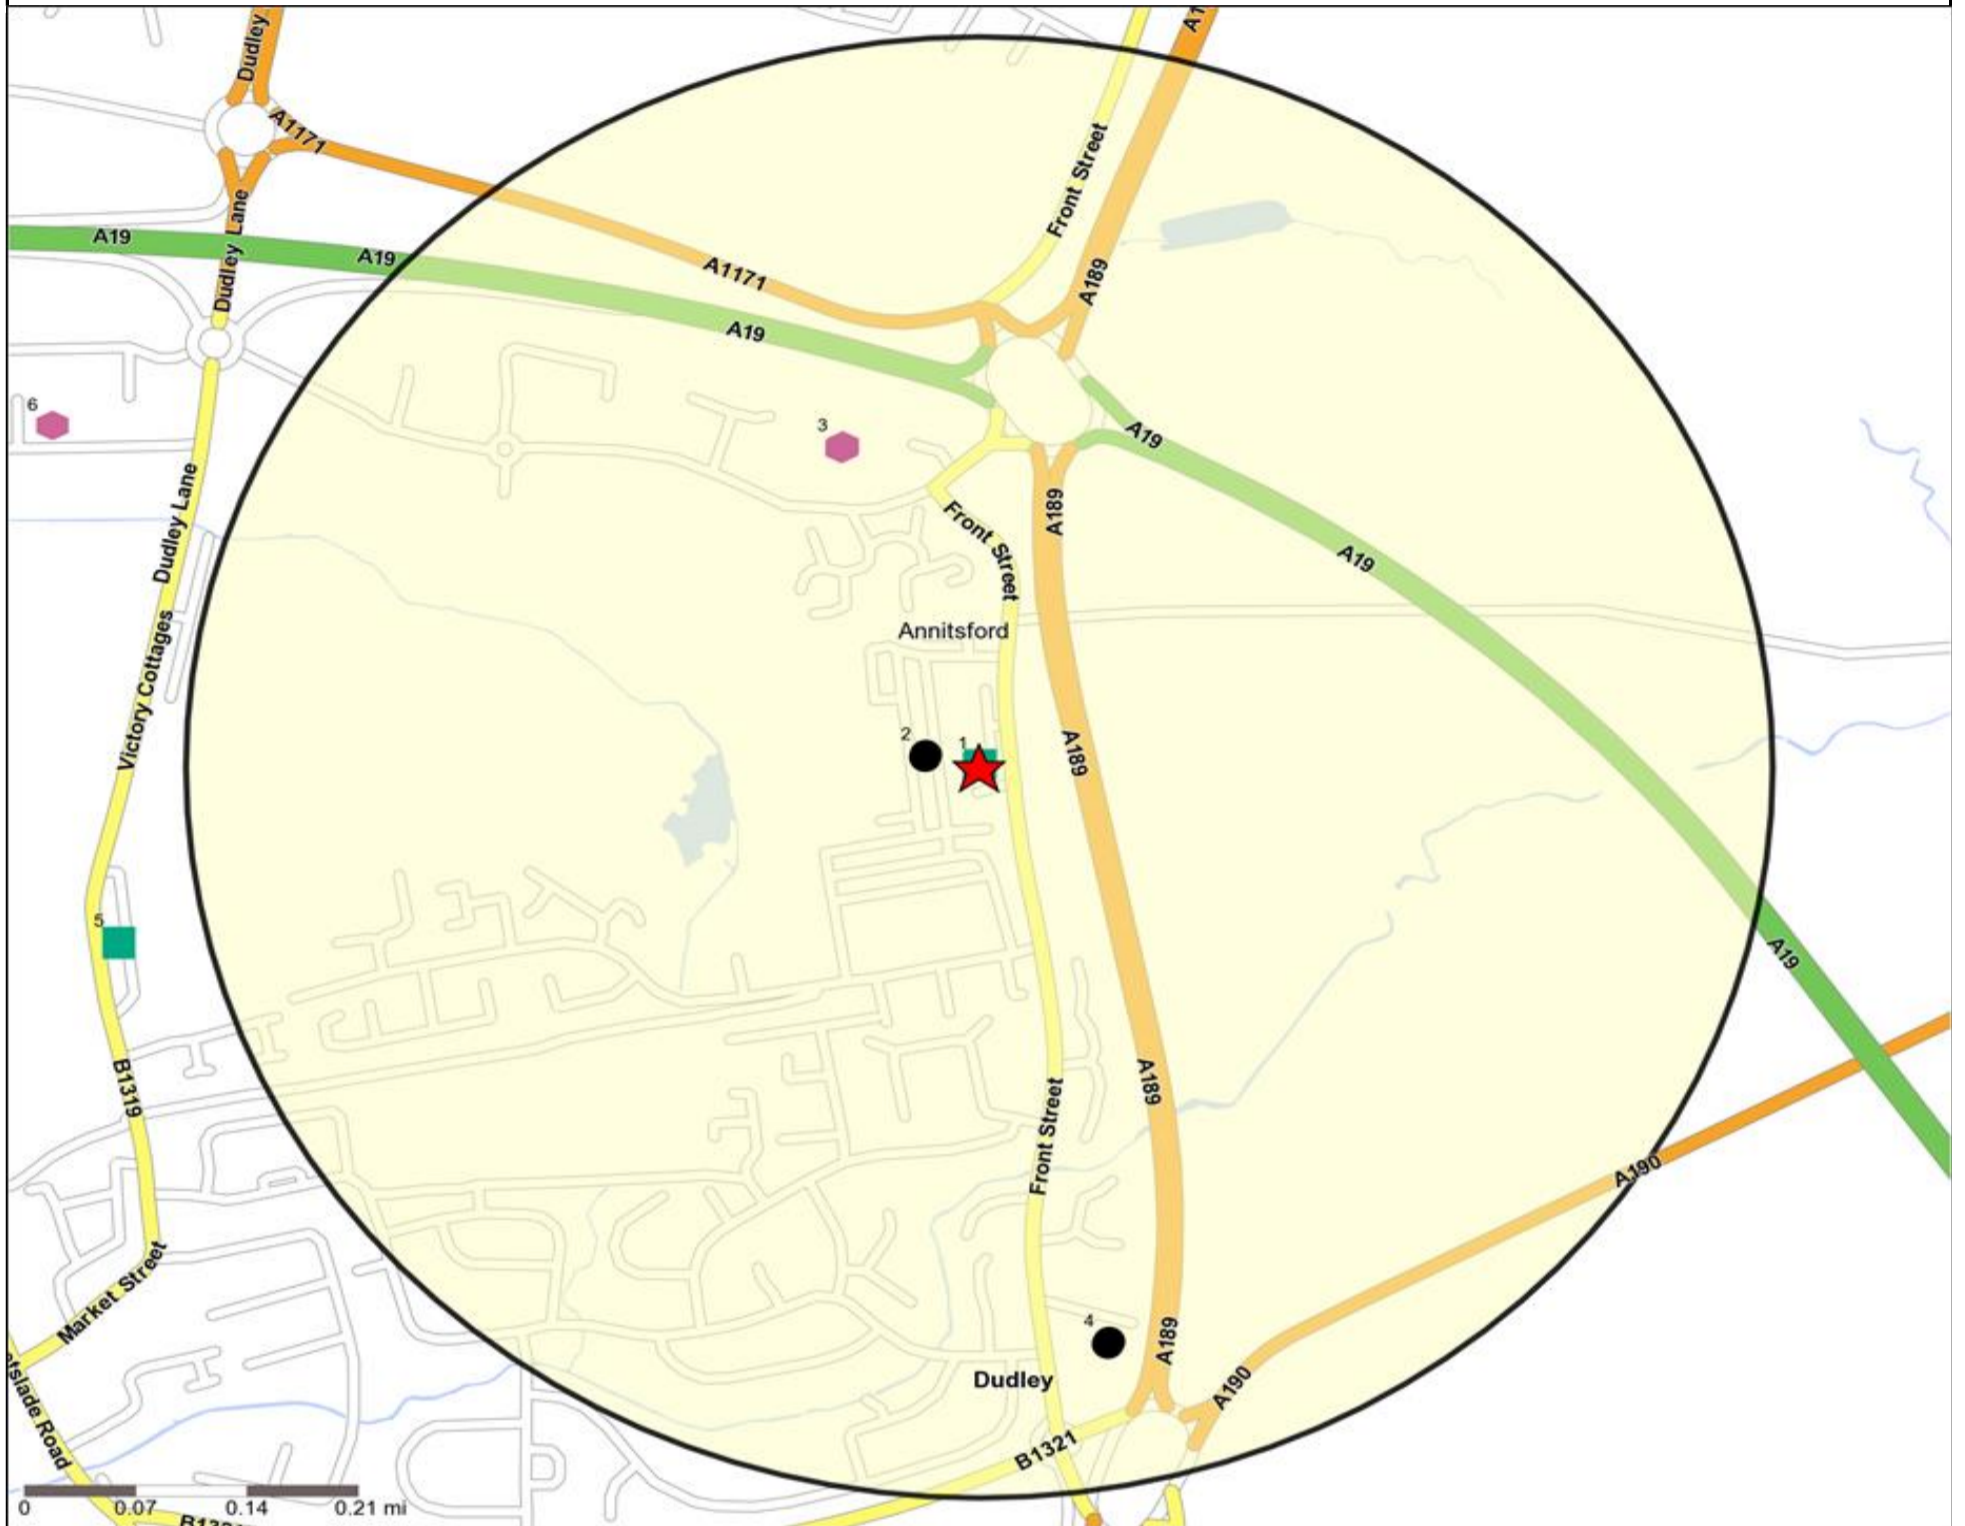

Competition Map and Data: BRIDGE INN, CRAMLINGTON (201551)

Numbers on competition points relate to the distance ranking in the competition table on page 7. Copyright Experian Ltd, HERE 2015. Ordnance Survey © Crown copyright 2015

- Location
- Branded Food
- Dry Led
- Café / Wine Bar
- Other
- 0.5, 1.5, 3 & 5 Mile Distance
- Circuit Bar
- Rural Character
- Rivers, Canals and Lakes
- Community Local

Competition Type Summary Table

Reporting Category	0 - 0.5 Miles
Café / Wine Bar	0
Circuit Bar	0
Community Local	1
Dry Led	0
Branded Food Pub	1
Rural	0
Other	2
Total	4