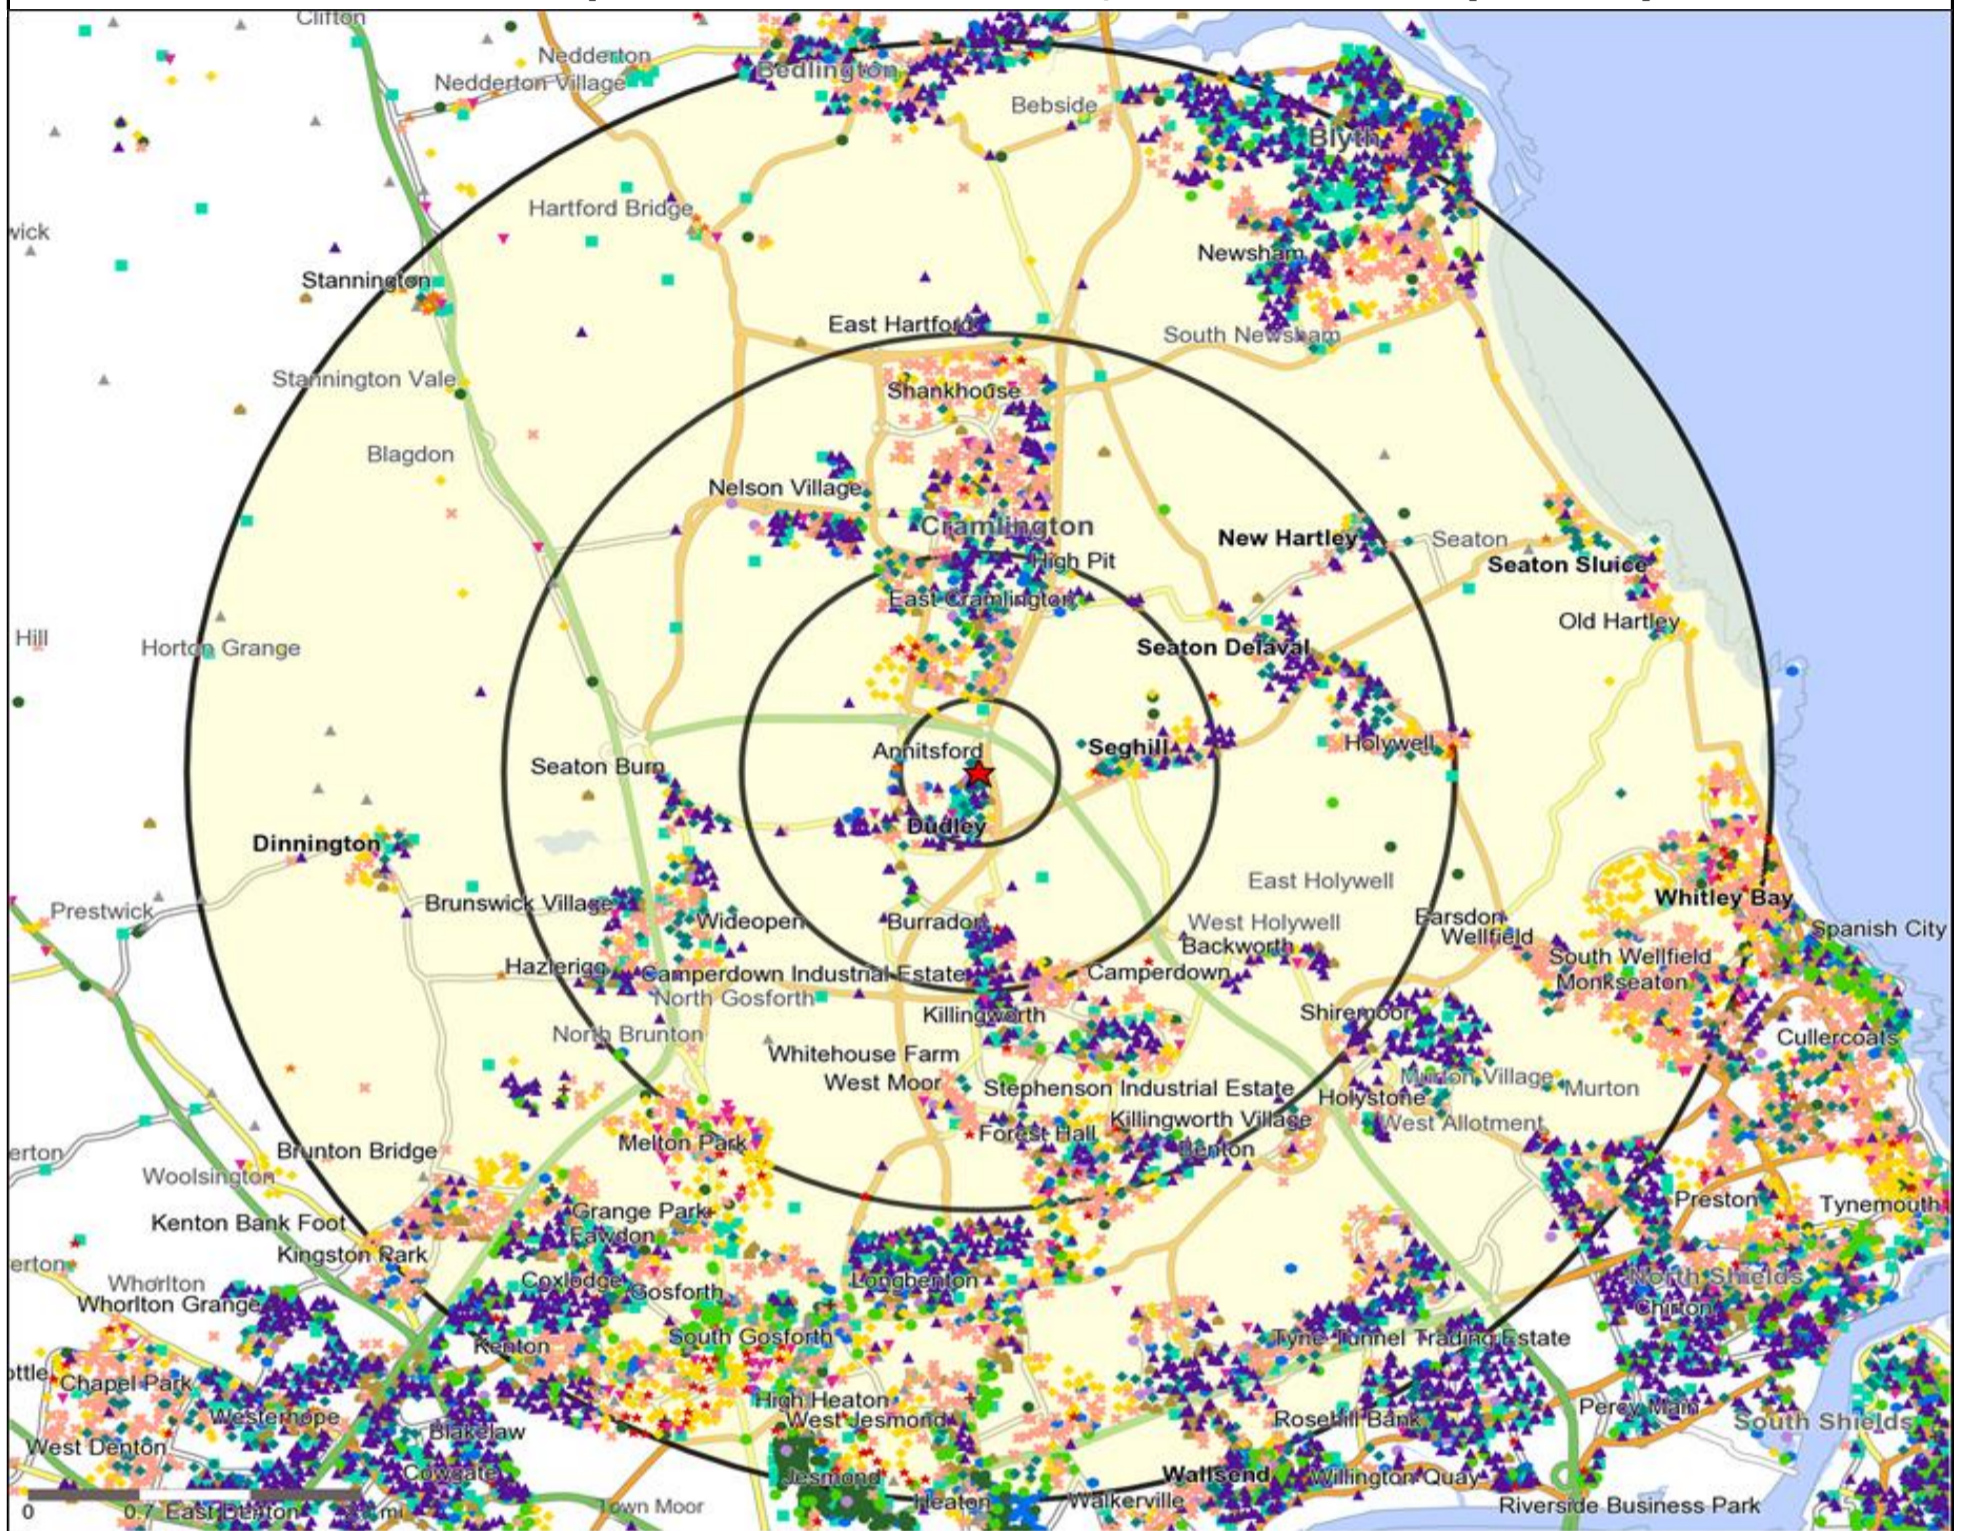

Occasions Map and Data: BRIDGE INN, CRAMLINGTON (201551)

Copyright Experian Ltd, HERE 2015. Ordnance Survey © Crown copyright 2015

- ★ Location
- 01 Mine's a Pint
- ▲ 04 Weekend Millionaires
- 08 Student Social
- ★ 12 Midweek Meal Deal
- 0.5, 1.5, 3 & 5 Mile Distance
- 02 Early Doors
- 05 Out On The Town
- ▼ 09 Leisurely Lunch
- ★ 13 Date Night
- ~ Rivers, Canals and Lakes
- 03 Everyday is Friday
- ▲ 06 Business and Pleasure
- ✳ 10 Wining and Dining
- ★ 14 Birthday Treat
- 07 Sporting Pints
- ▲ 11 Household Outing
- + 15 Pre Show Meal

Occasions Data Table

	Count:					Index:				
	0 - 0.5 Miles	0 - 1.5 Miles	0 - 3.0 Miles	0 - 5.0 Miles	15 Min Drivetime	0 - 0.5	0 - 1.5	0 - 3.0	0 - 5.0	15 Min Drivetime
01 Mine's a Pint	239	1,614	5,174	16,523	30,300	133	113	99	94	104
02 Early Doors	264	1,766	5,786	16,718	28,772	175	148	132	114	118
03 Everyday is Friday	150	1,163	4,088	13,116	22,104	117	114	110	105	106
04 Weekend Millionaires	282	2,014	6,890	20,732	37,769	152	137	128	115	125
05 Out On The Town	190	1,472	5,335	19,115	32,951	107	104	103	110	114
06 Business and Pleasure	39	343	1,478	6,316	10,194	42	47	55	70	68
07 Sporting Pints	148	1,052	3,835	14,271	26,017	75	67	67	74	81
08 Student Social	36	327	1,456	9,733	13,254	43	49	60	120	98
09 Leisurely Lunch	169	1,353	4,914	16,109	26,469	97	97	97	94	93
10 Wining and Dining	121	1,356	5,787	19,067	28,645	61	86	100	98	88
11 Household Outing	185	1,482	5,357	16,336	27,486	117	118	117	106	107
12 Midweek Meal Deal	102	766	2,643	8,573	15,521	115	109	103	99	108
13 Date Night	68	958	4,209	14,857	21,500	48	85	103	108	94
14 Birthday Treat	127	1,058	4,145	13,772	21,193	90	94	101	100	92
15 Pre Show Meal	26	304	1,243	4,358	6,979	53	79	88	92	88
Number of Occasions	2,146	17,028	62,340	209,596	349,154	100	100	100	100	100