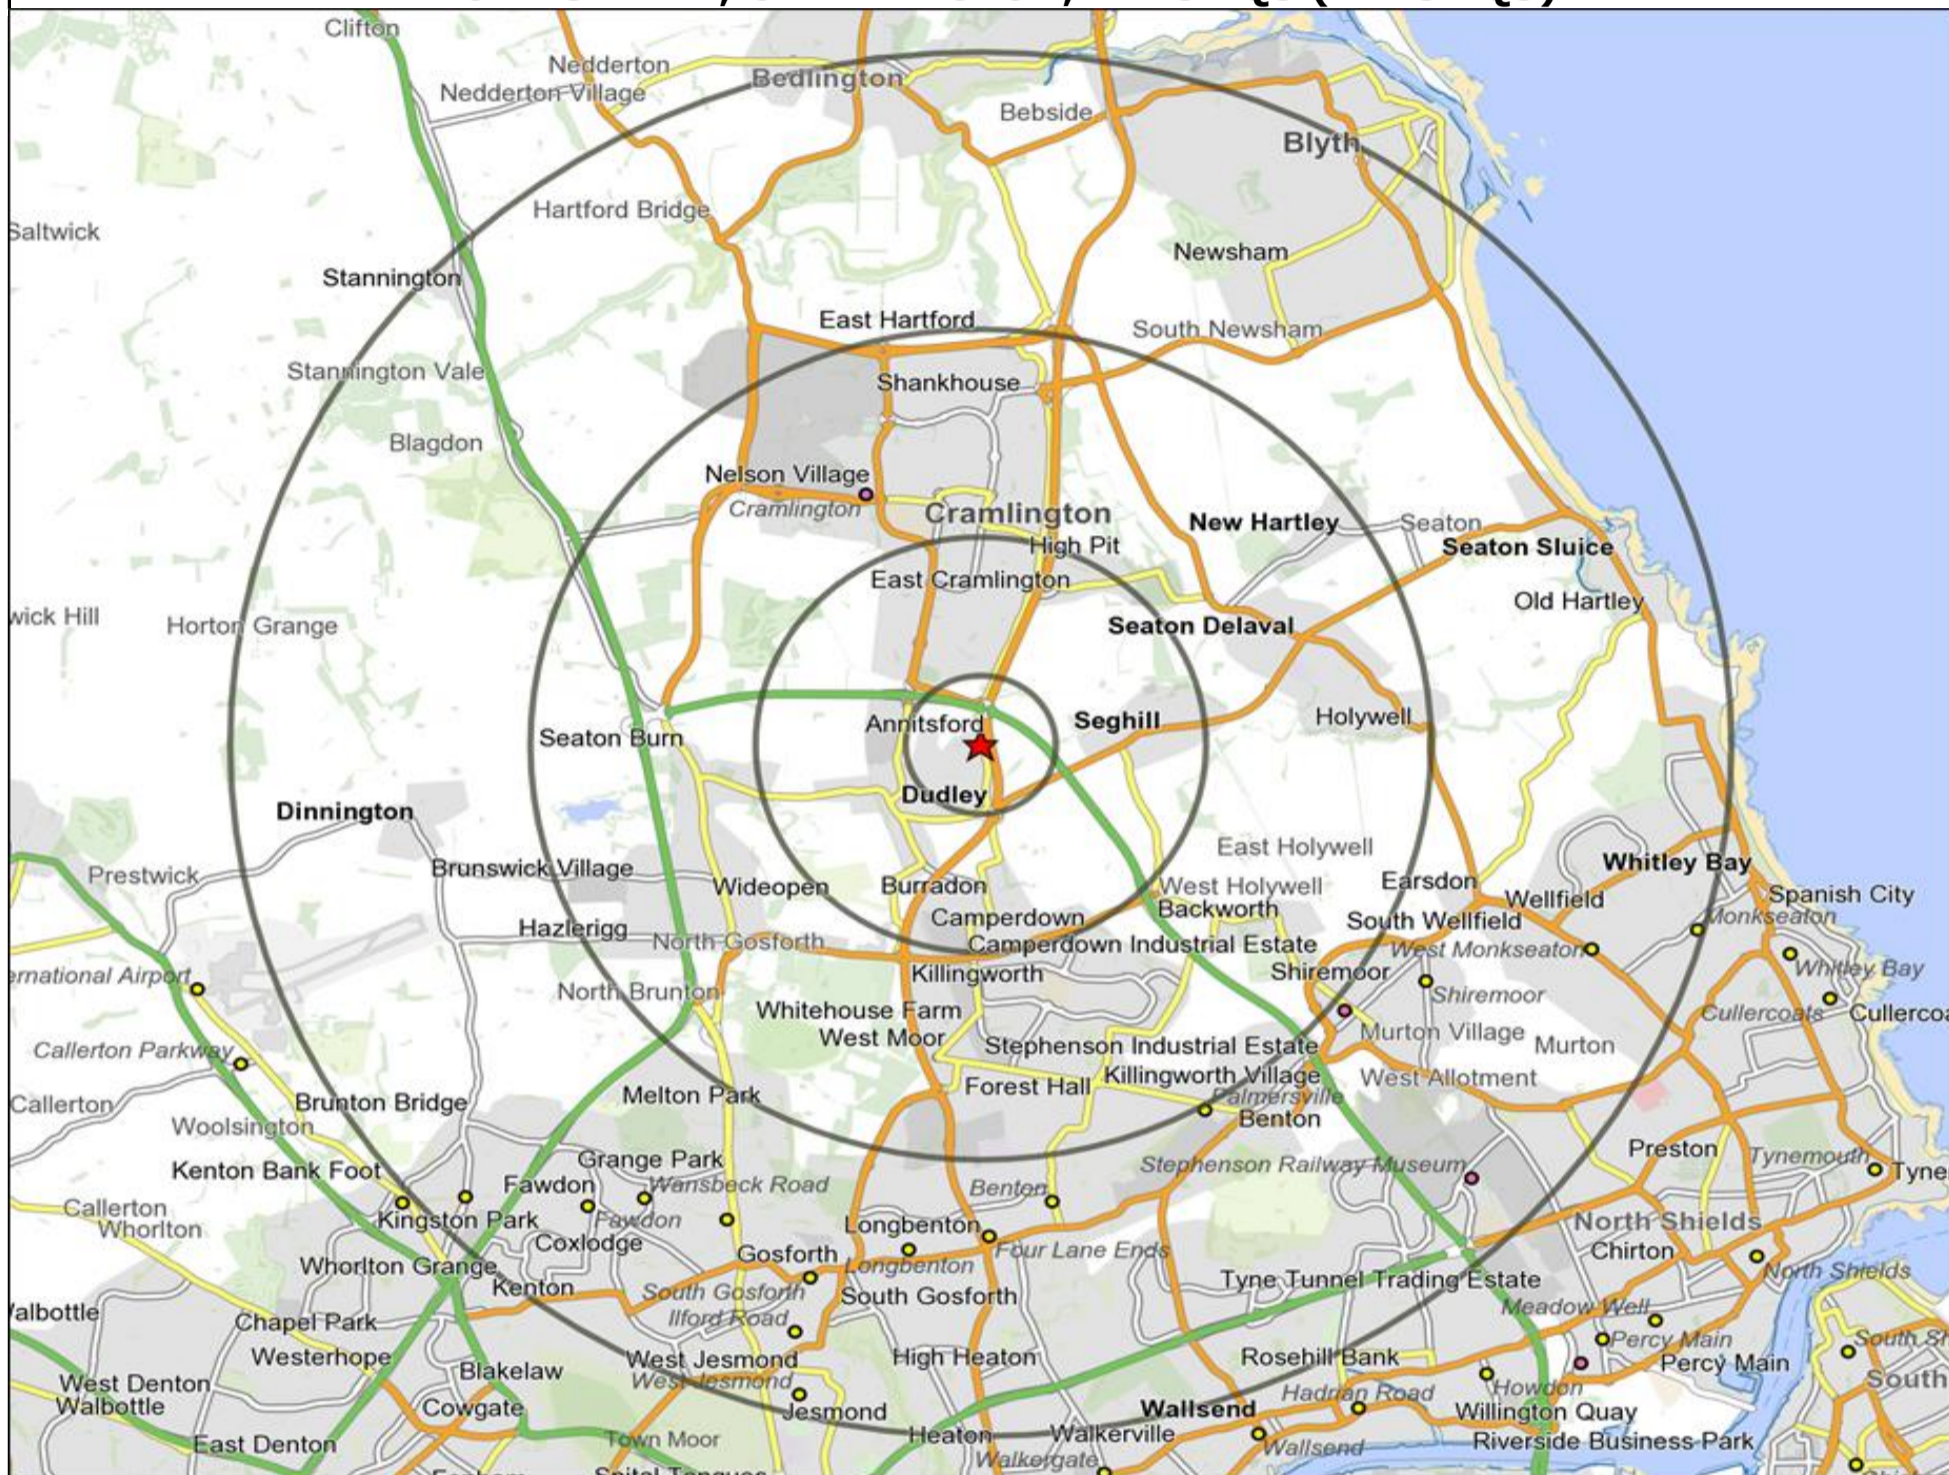

**Customer Profile Report for BRIDGE INN, CRAMLINGTON (Punch Outlet Number: 201551)
FRONT STREET, CRAMLINGTON, NE23 7QS (NE23 7QS)**

Copyright Experian Ltd, HERE 2015. Ordnance Survey © Crown copyright 2015

★ Location ○ 0.5, 1.5, 3 & 5 Mile Distance

Age Data Table

	Count:					Index:				
	0 - 0.5 Miles	0 - 1.5 Miles	0 - 3.0 Miles	0 - 5.0 Miles	15 Min Drivetime	0 - 0.5 Miles	0 - 1.5 Miles	0 - 3.0 Miles	0 - 5.0 Miles	15 Min Drivetime
0-15	486	3,550	14,896	50,026	82,233	94	86	95	95	96
16-17	59	484	2,003	6,752	10,746	92	95	103	104	101
18-24	191	1,727	6,191	25,670	40,648	77	87	82	101	98
25-34	327	2,760	10,471	36,523	61,350	87	92	92	95	98
35-44	342	2,567	10,422	34,165	56,334	98	92	99	96	97
45-54	411	2,863	11,473	38,805	64,046	105	92	97	98	99
55-64	357	3,061	11,242	35,185	56,264	115	123	119	111	109
65+	581	5,006	16,661	52,803	85,545	117	126	111	105	104
Population estimate 2015	2,754	22,018	83,359	279,929	457,166	100	100	100	100	100

Ethnicity - Census 2011

	Count:					%:				
	0 - 0.5 Miles	0 - 1.5 Miles	0 - 3.0 Miles	0 - 5.0 Miles	15 Min Drivetime	0 - 0.5 Miles	0 - 1.5 Miles	0 - 3.0 Miles	0 - 5.0 Miles	15 Min Drivetime
White	2,665	21,653	80,626	261,878	428,056	98%	99%	98%	95%	95%
Mixed / Multiple Ethnic Groups	19	130	589	2,488	4,091	1%	1%	1%	1%	1%
Asian / Asian British	24	129	924	8,595	12,456	1%	1%	1%	3%	3%
Black / African / Caribbean / Black British	4	27	143	1,180	2,322	0%	0%	0%	0%	1%
Other Ethnic Group	3	12	96	1,433	2,183	0%	0%	0%	1%	0%
All People (Ethnic Group)	2,715	21,951	82,378	275,574	449,108	100	100	100	100	100