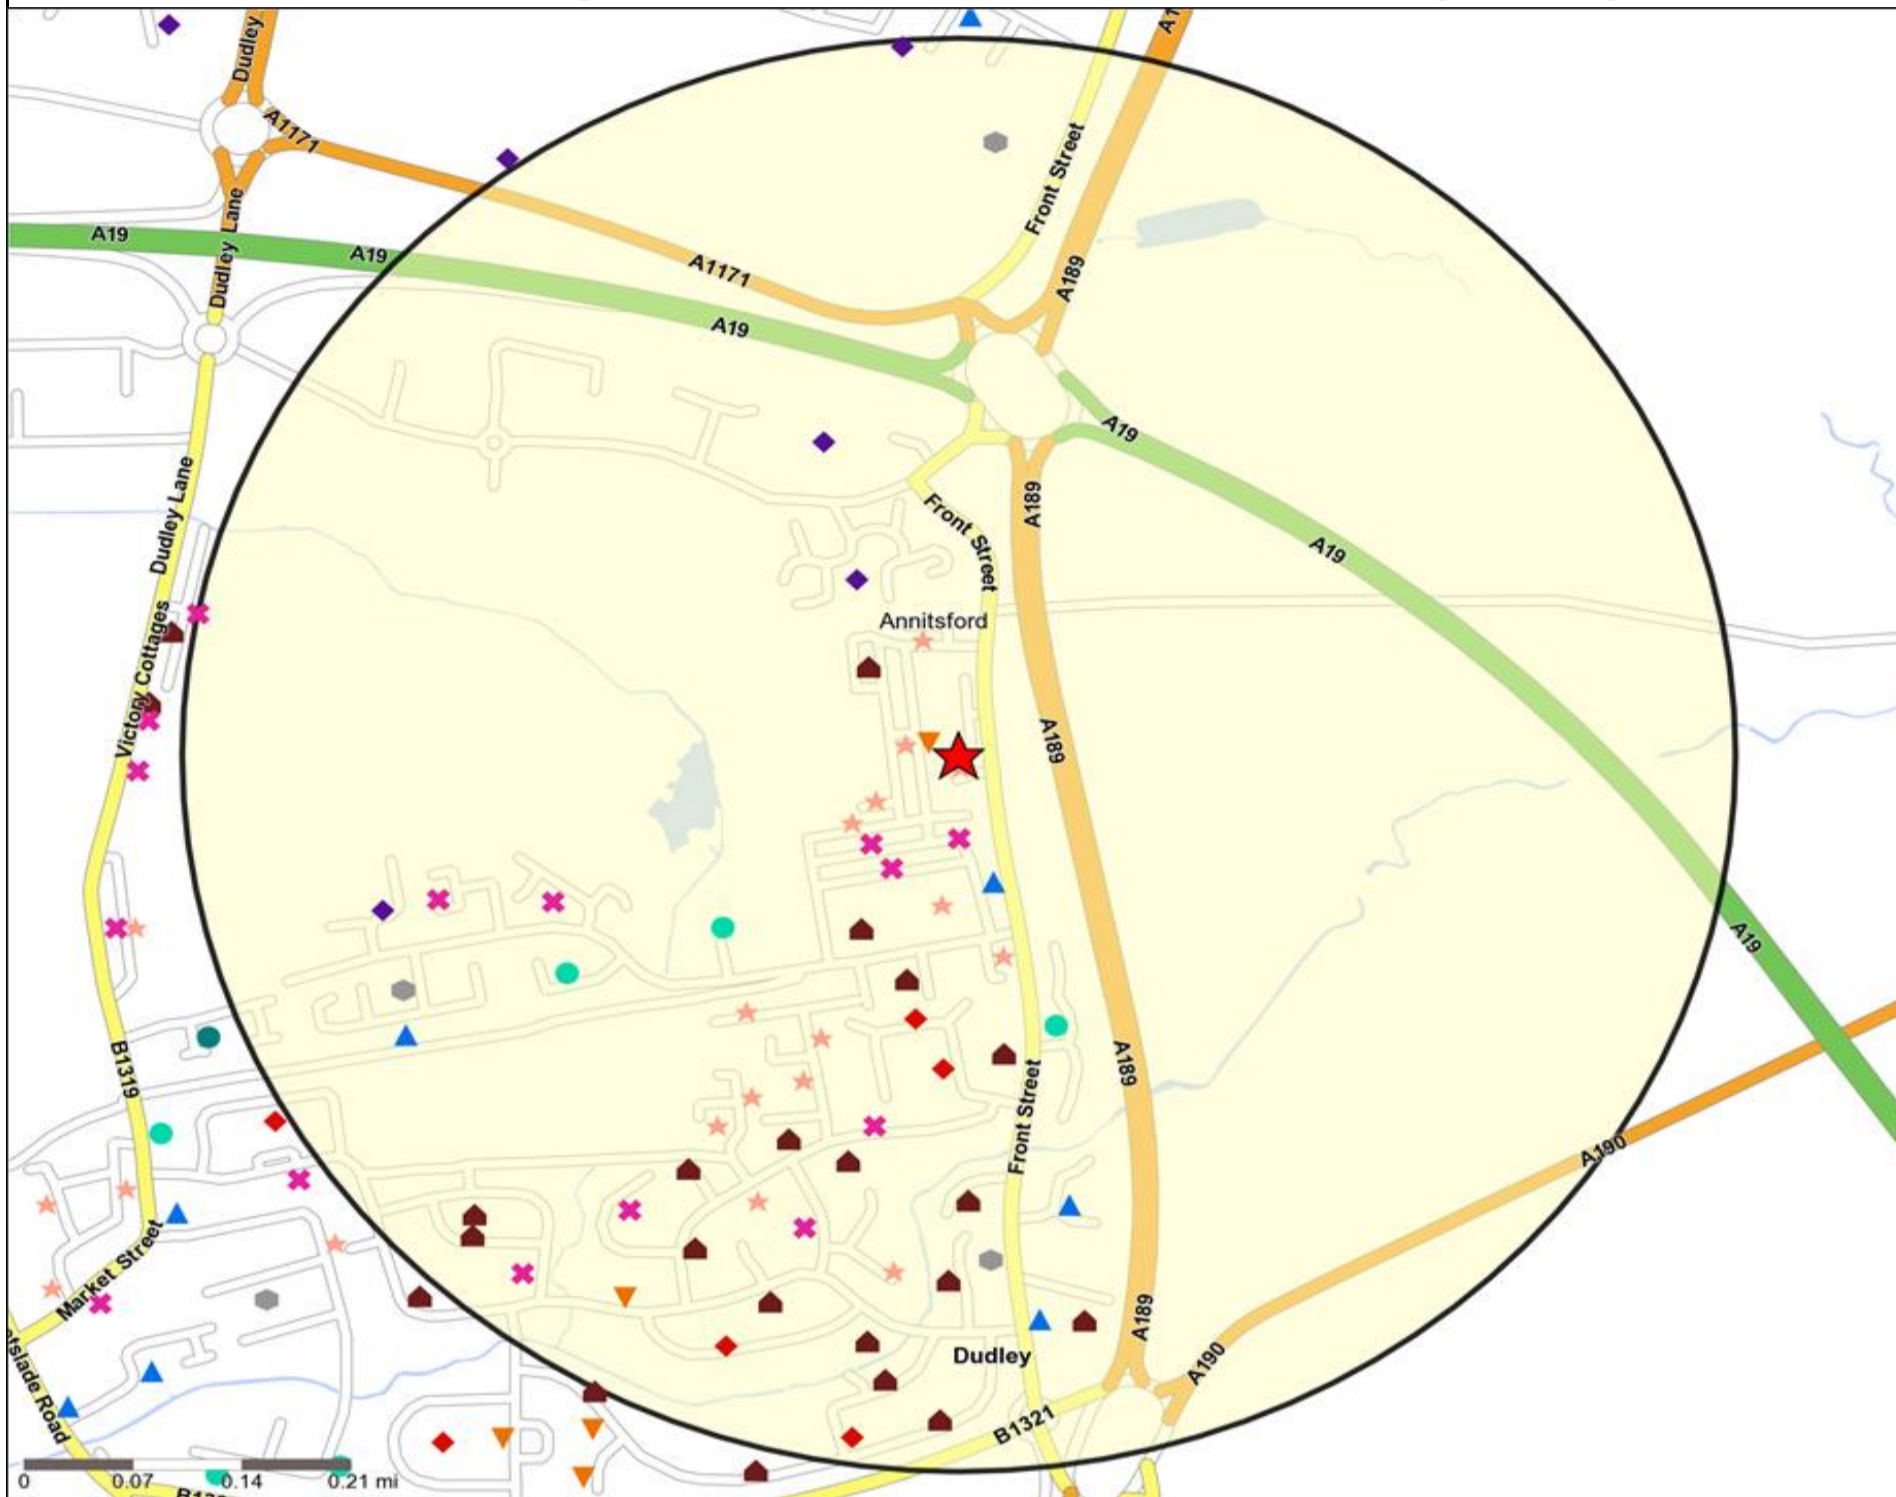

Mosaic UK Map and Data: BRIDGE INN, CRAMLINGTON (201551)

Copyright Experian Ltd, HERE 2015. Ordnance Survey © Crown copyright 2015

- Location
- 0.5, 1.5, 3 & 5 Mile Distance
- Rivers, Canals and Lakes
- **Mosaic UK Groups**
- A City Prosperity
- D Rural Reality
- H Aspiring Homemakers
- L Vintage Value
- B Prestige Positions
- E Senior Security
- I Family Basics
- M Modest Traditions
- C Country Living
- F Suburban Stability
- J Transient Renters
- N Urban Cohesion
- K Municipal Challenge
- G Domestic Success
- O Rental Hubs

Mosaic UK Data Table (Residential)

	Count:	Index:
	0 - 0.5 Miles	0 - 0.5 Miles
A City Prosperity (18+)	0	0
B Prestige Positions (18+)	36	23
C Country Living (18+)	0	0
D Rural Reality (18+)	0	0
E Senior Security (18+)	35	20
F Suburban Stability (18+)	164	124
G Domestic Success (18+)	61	34
H Aspiring Homemakers (18+)	152	77
I Family Basics (18+)	113	72
J Transient Renters (18+)	318	255
K Municipal Challenge (18+)	230	181
L Vintage Value (18+)	579	425
M Modest Traditions (18+)	474	461
N Urban Cohesion (18+)	0	0
O Rental Hubs (18+)	0	0
Adults 18+ estimate 2015	2,162	100