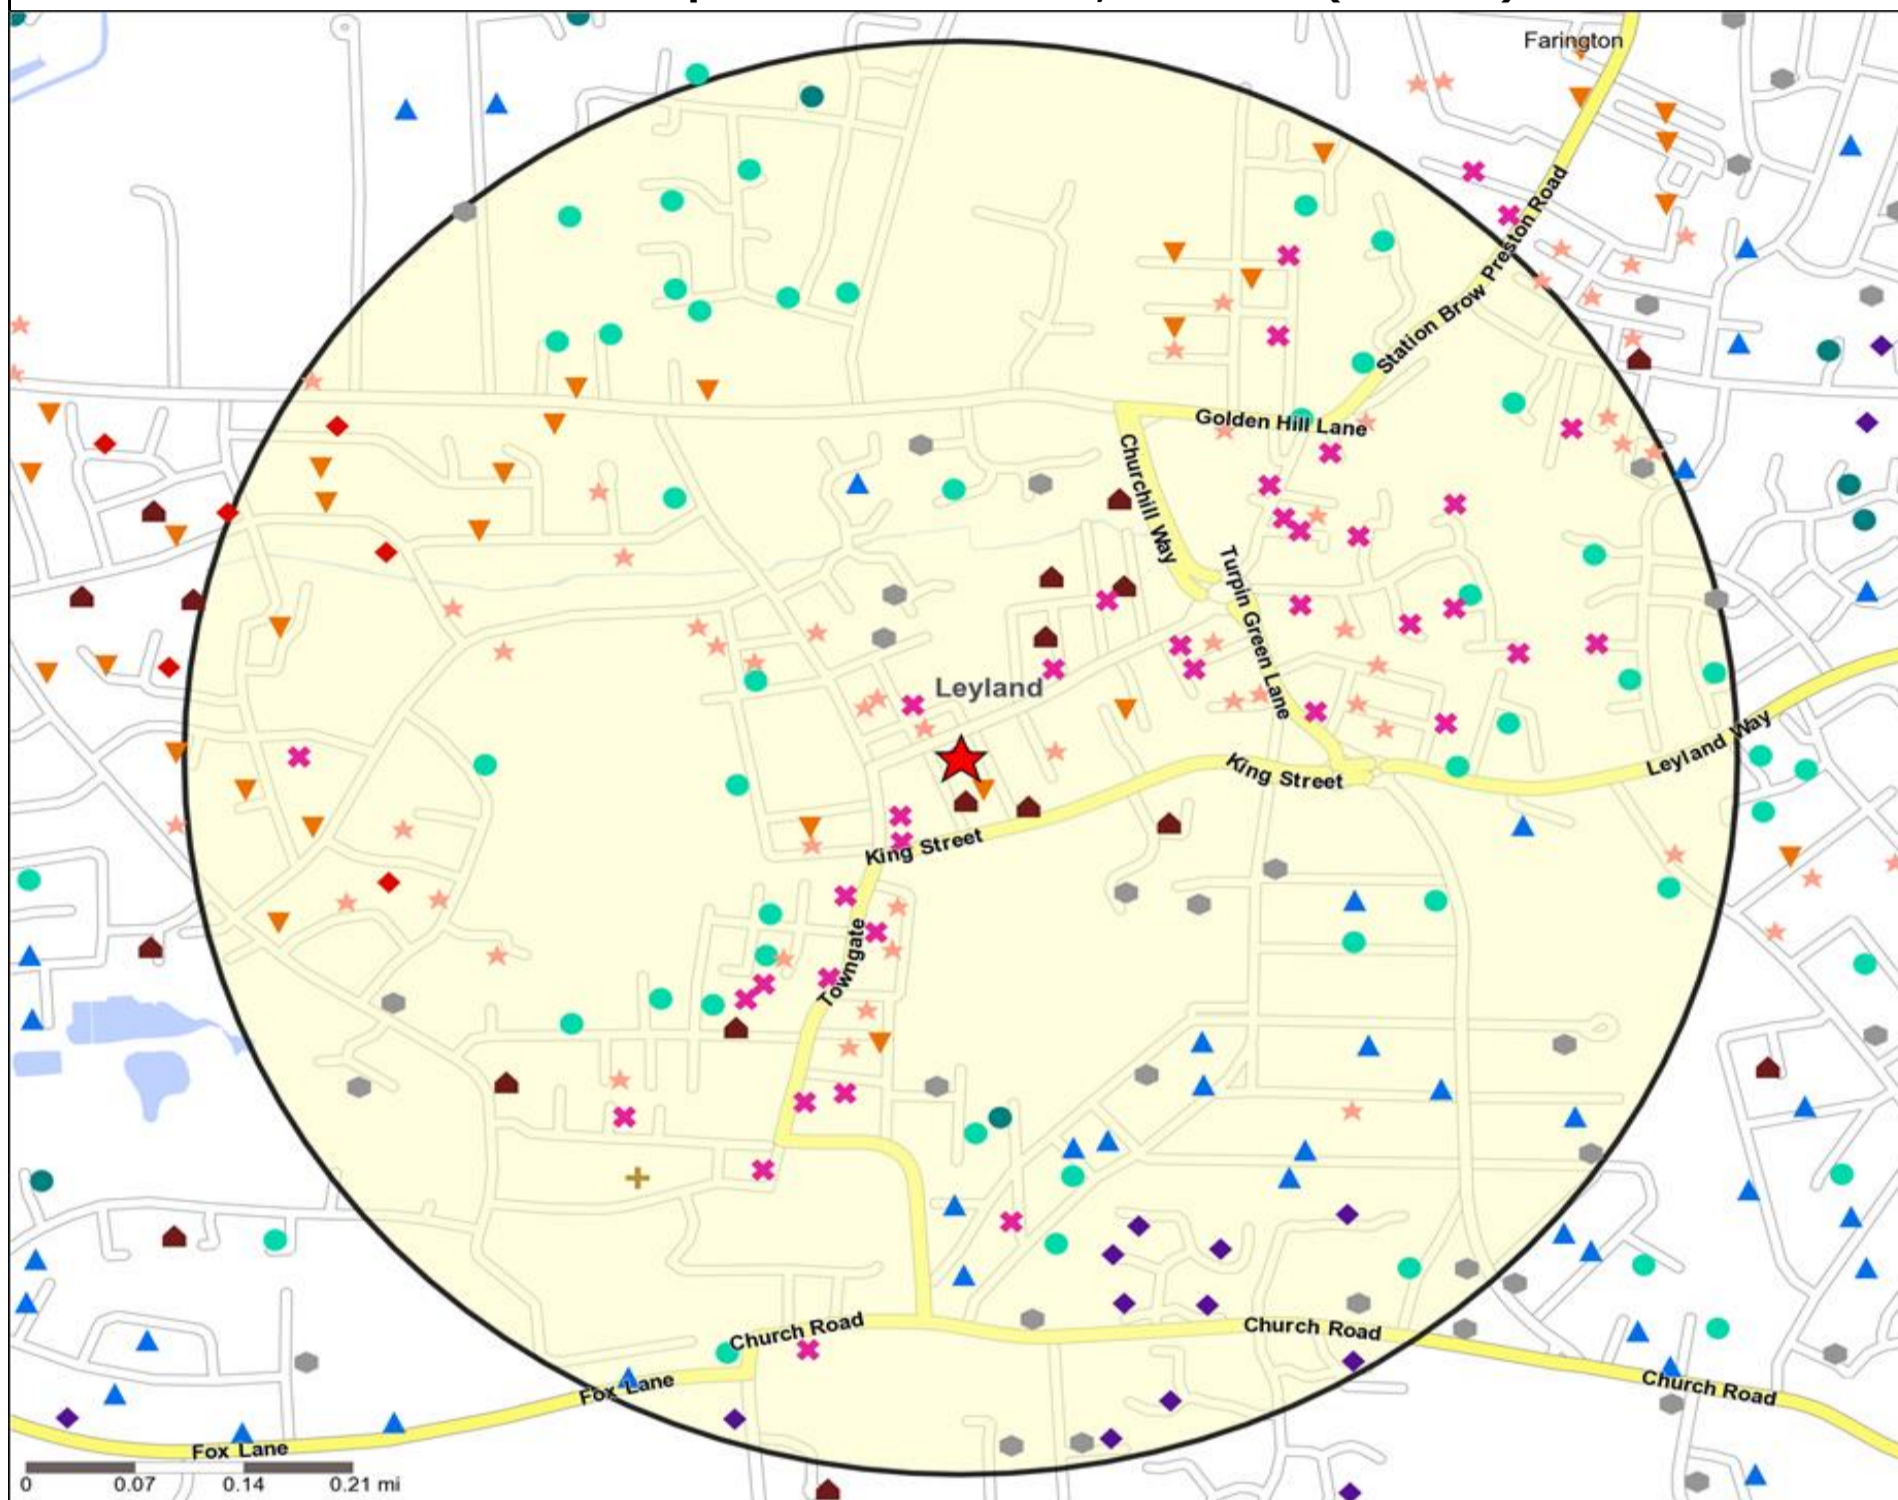

Mosaic UK Map and Data: GABLES, LEYLAND (202741)

Copyright Experian Ltd, HERE 2015. Ordnance Survey © Crown copyright 2015

- Location
- 0.5, 1.5, 3 & 5 Mile Distance
- Rivers, Canals and Lakes
- A City Prosperity
- C Country Living
- E Senior Security
- F Suburban Stability
- G Domestic Success
- D Rural Reality
- I Family Basics
- J Transient Renters
- K Municipal Challenge
- H Aspiring Homemakers
- I Family Basics
- J Transient Renters
- K Municipal Challenge
- L Vintage Value
- M Modest Traditions
- N Urban Cohesion
- O Rental Hubs

Mosaic UK Data Table (Residential)

	Count:	Index:
	0 - 0.5 Miles	0 - 0.5 Miles
A City Prosperity (18+)	0	0
B Prestige Positions (18+)	304	59
C Country Living (18+)	0	0
D Rural Reality (18+)	0	0
E Senior Security (18+)	646	112
F Suburban Stability (18+)	824	189
G Domestic Success (18+)	178	30
H Aspiring Homemakers (18+)	1,791	276
I Family Basics (18+)	832	162
J Transient Renters (18+)	903	220
K Municipal Challenge (18+)	68	16
L Vintage Value (18+)	358	80
M Modest Traditions (18+)	1,195	353
N Urban Cohesion (18+)	0	0
O Rental Hubs (18+)	20	4
Adults 18+ estimate 2015	7,119	100