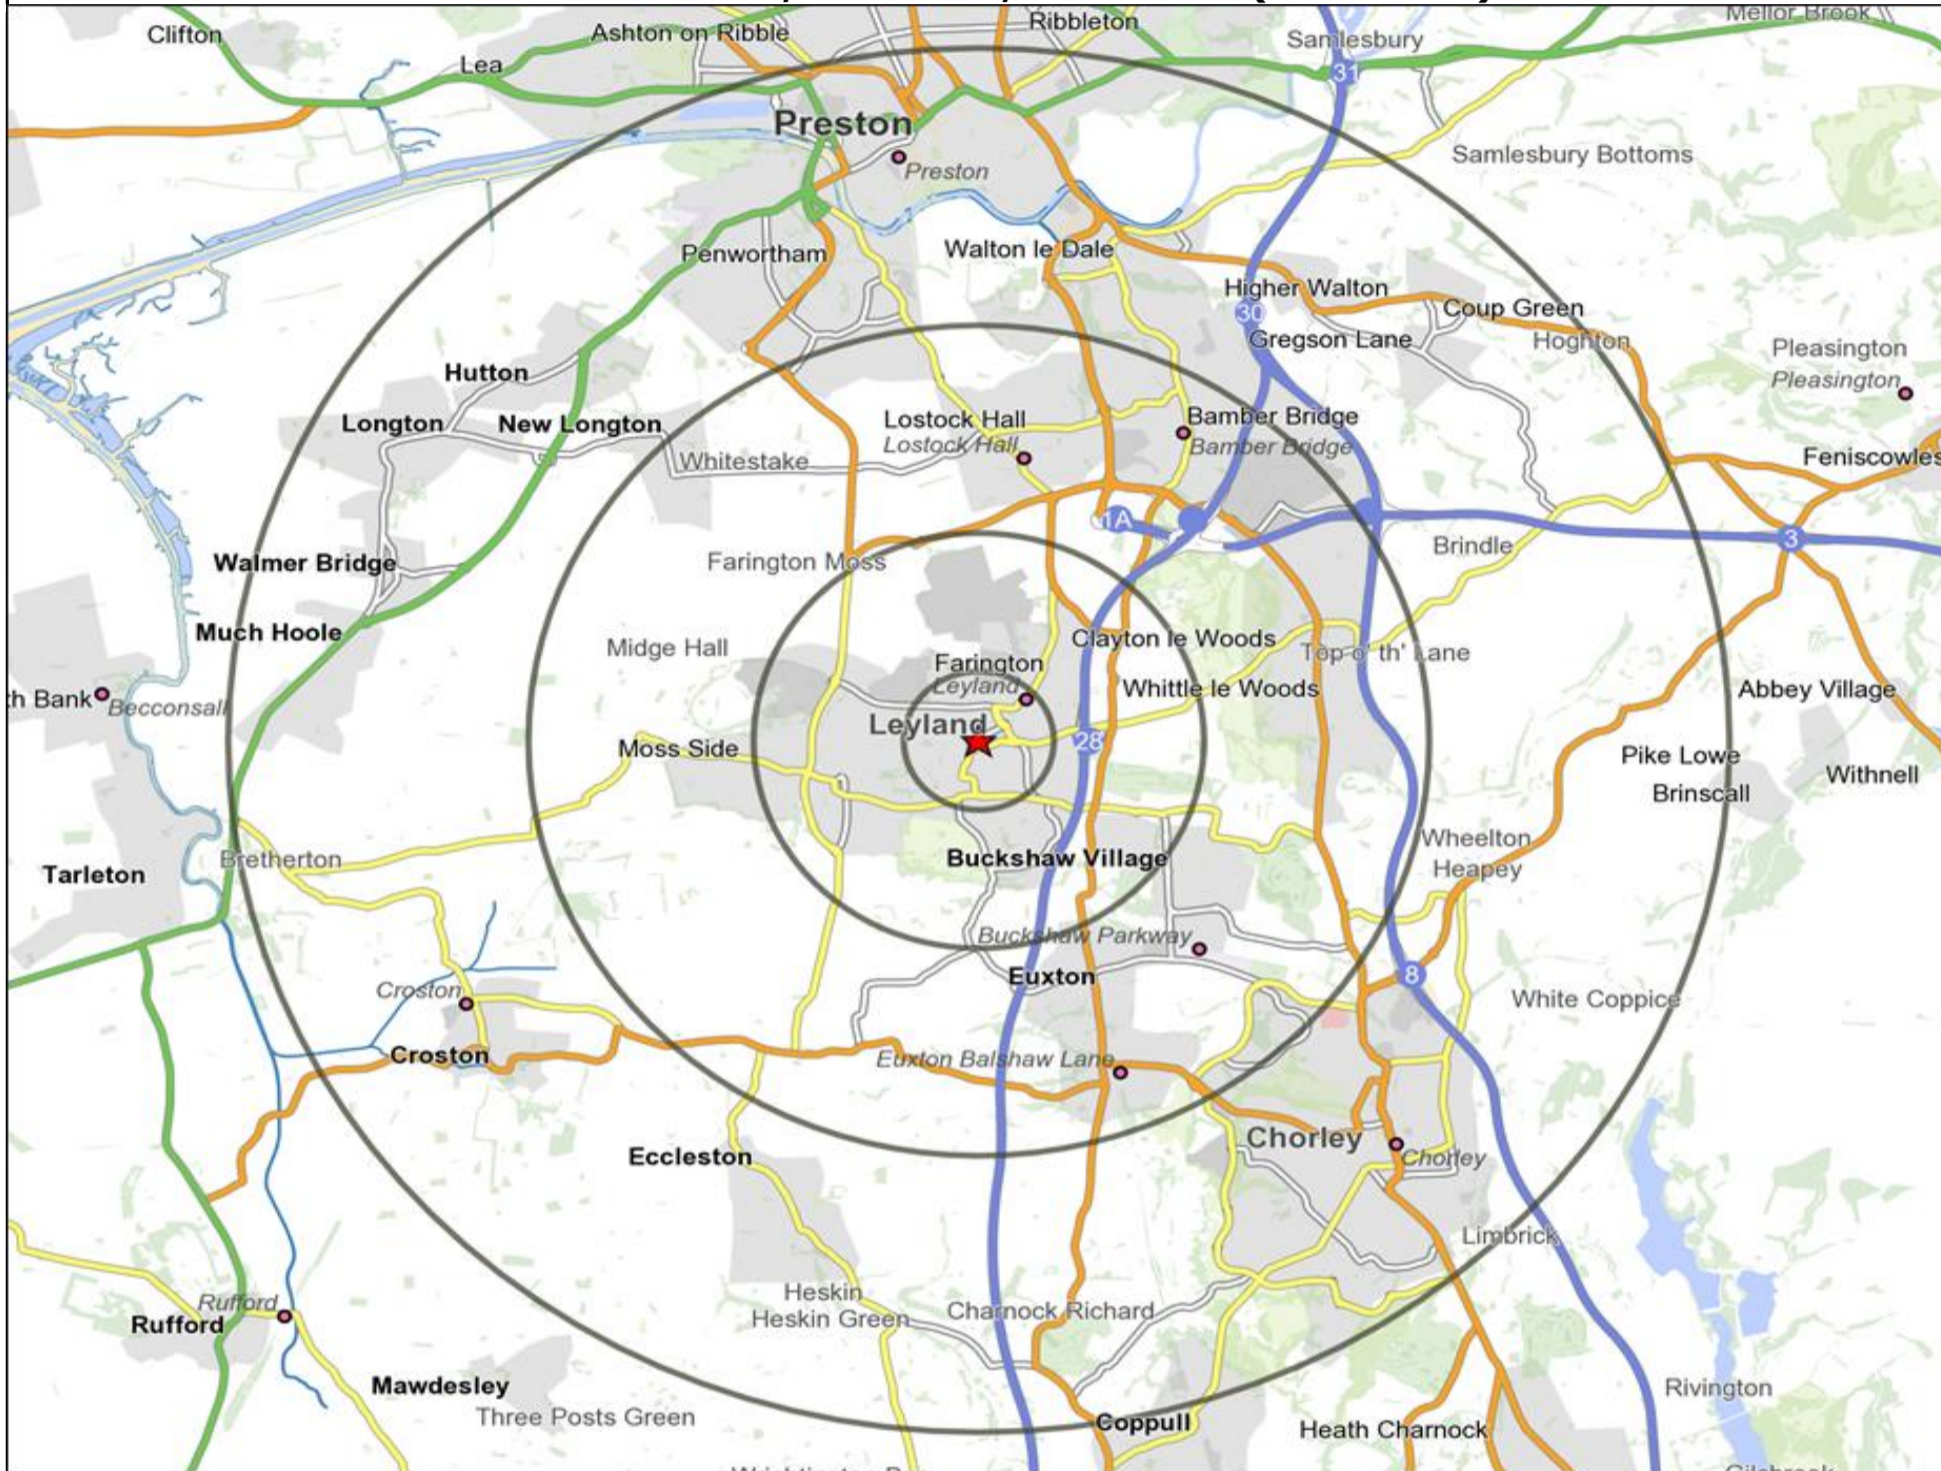

**Customer Profile Report for GABLES, LEYLAND (Punch Outlet Number: 202741)  
2 HOUGH LANE, LEYLAND, PR25 2SD (PR25 2SD)**

Copyright Experian Ltd, HERE 2015. Ordnance Survey © Crown copyright 2015

★ Location      ○ 0.5, 1.5, 3 & 5 Mile Distance

**Age Data Table**

	Count:					Index:				
	0 - 0.5 Miles	0 - 1.5 Miles	0 - 3.0 Miles	0 - 5.0 Miles	15 Min Drivetime	0 - 0.5 Miles	0 - 1.5 Miles	0 - 3.0 Miles	0 - 5.0 Miles	15 Min Drivetime
0-15	1,879	6,980	18,771	41,533	55,054	108	101	98	95	99
16-17	242	917	2,389	5,416	6,940	113	107	101	100	100
18-24	794	2,808	7,536	24,072	30,773	95	84	82	114	114
25-34	1,515	5,086	14,289	31,362	40,671	120	101	103	98	100
35-44	1,166	4,423	13,263	29,031	37,189	100	94	103	98	99
45-54	1,322	5,294	15,067	33,405	42,323	101	101	105	101	100
55-64	918	4,356	11,825	26,193	33,004	88	104	103	99	98
65+	1,402	7,067	18,394	42,058	51,643	84	106	101	100	96
<b>Population estimate 2015</b>	<b>9,238</b>	<b>36,931</b>	<b>101,534</b>	<b>233,070</b>	<b>297,597</b>	<b>100</b>	<b>100</b>	<b>100</b>	<b>100</b>	<b>100</b>

- ★ Location
- Café / Wine Bar
- Dry Led
- 0.5, 1.5, 3 & 5 Mile Distance
- ▲ Circuit Bar
- Other
- ~ Rivers, Canals and Lakes
- Community Local
- ◆ Rural Character

- Location
- Branded Food
- Dry Led
- Cafe / Wine Bar
- Other
- 0.5, 1.5, 3 & 5 Mile Distance
- Circuit Bar
- Rural Character
- Rivers, Canals and Lakes
- Community Local