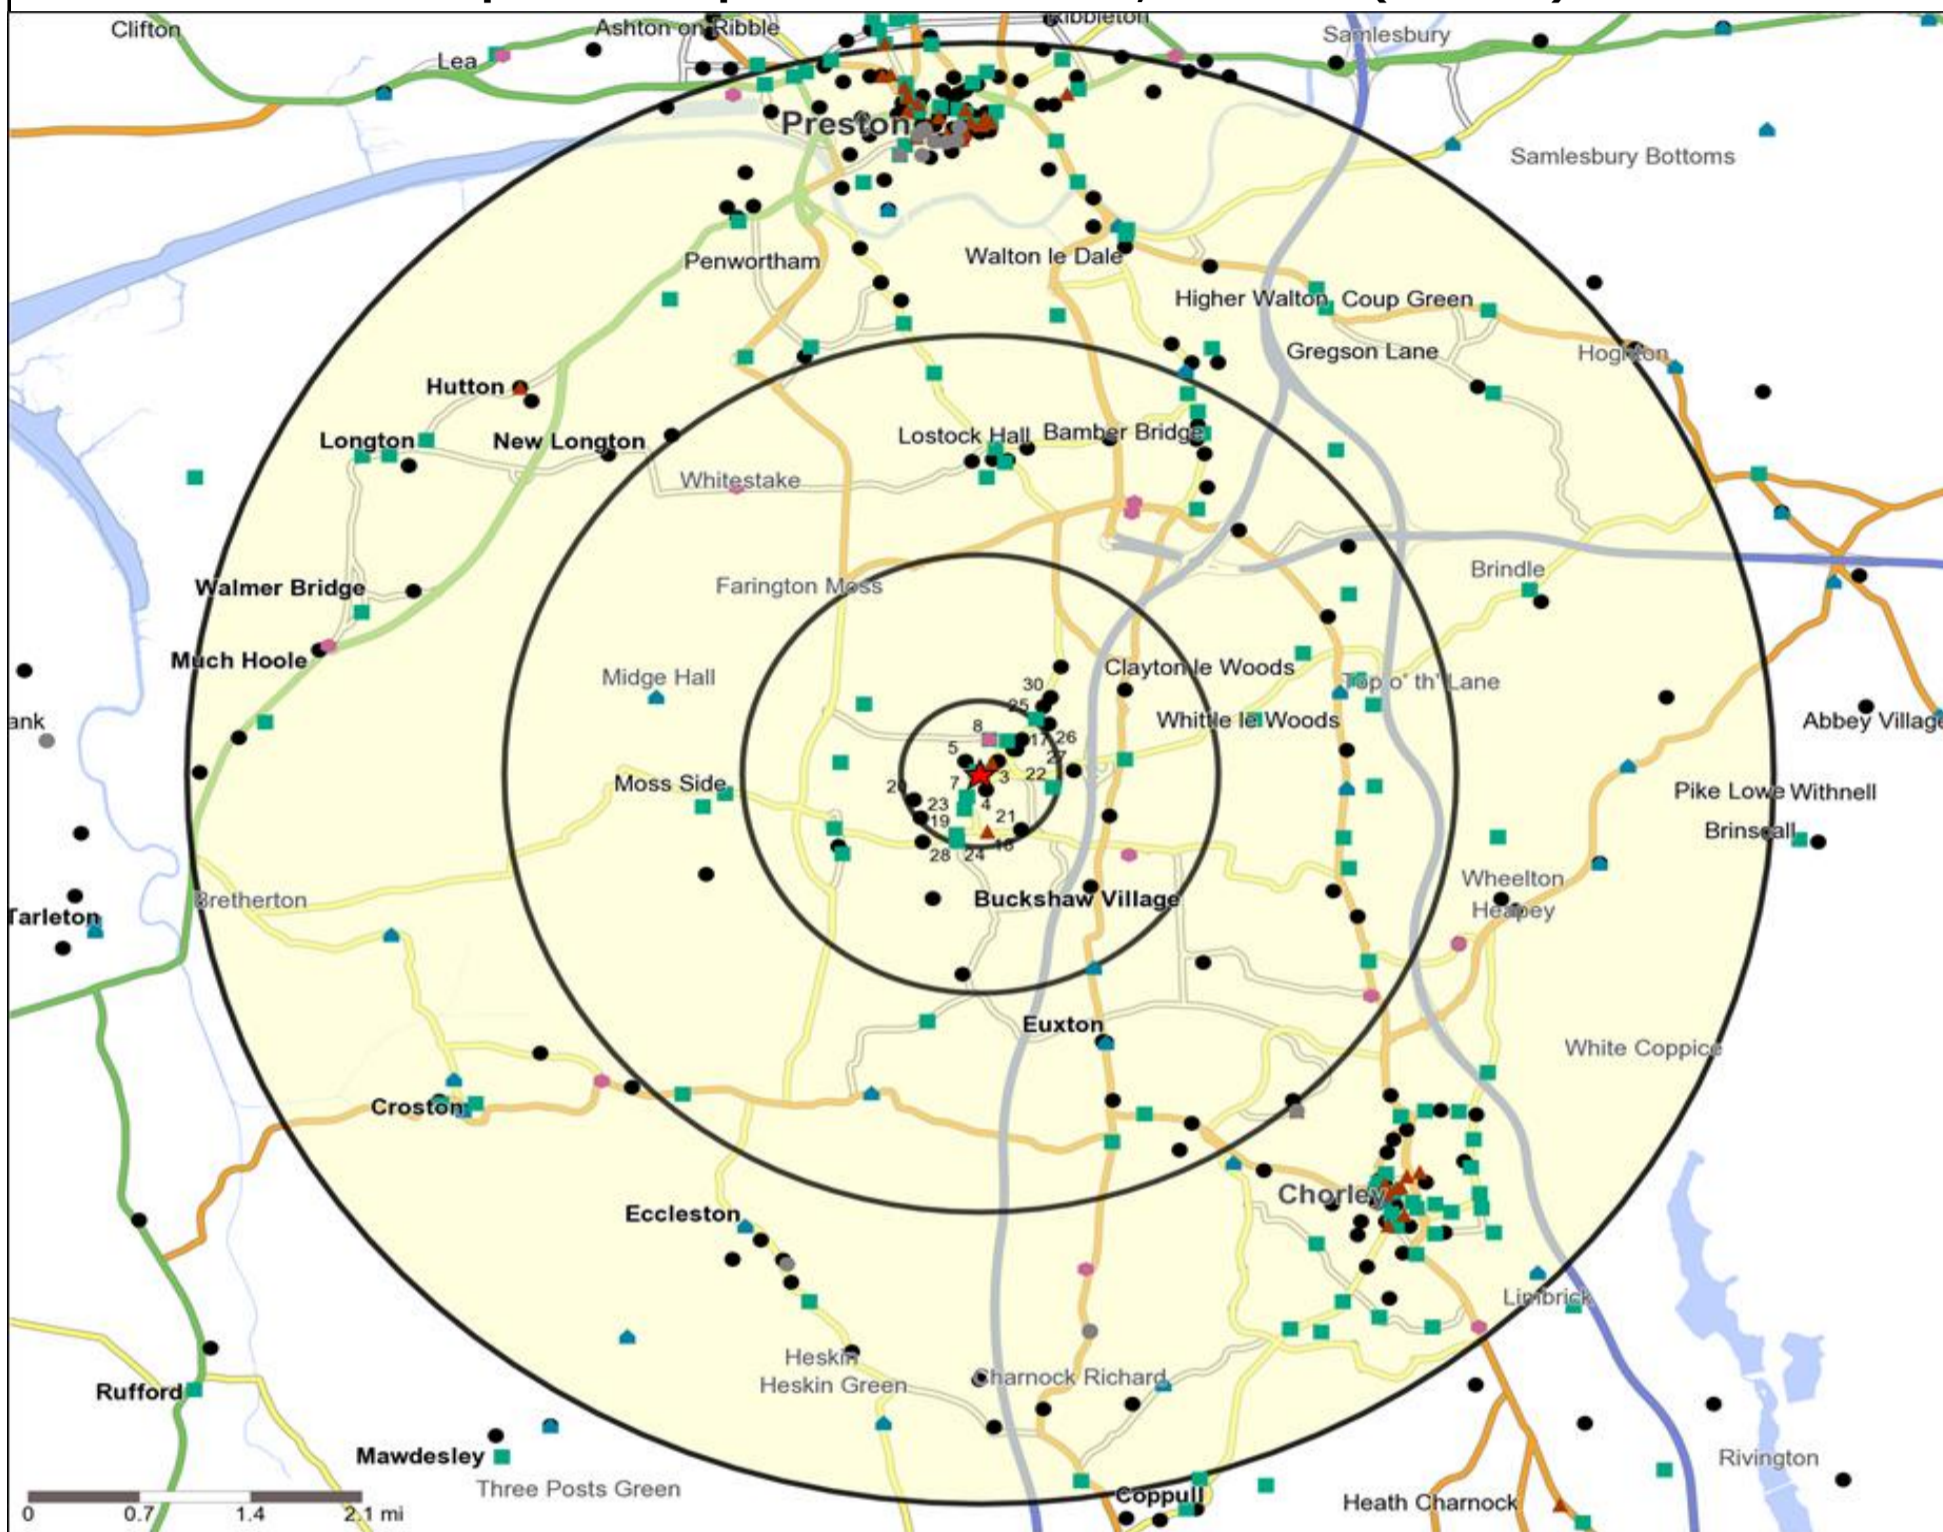

Competition Map and Data: GABLES, LEYLAND (202741)

Numbers on competition points relate to the distance ranking in the competition table on page 7. Copyright Experian Ltd, HERE 2015. Ordnance Survey © Crown copyright 2015

- ★ Location
- Café / Wine Bar
- Dry Led
- 0.5, 1.5, 3 & 5 Mile Distance
- ▲ Circuit Bar
- Other
- ~ Rivers, Canals and Lakes
- Community Local
- Rural Character

Competition Type Summary Table

Reporting Category	0 - 0.5 Miles	0 - 1.5 Miles	0 - 3.0 Miles	0 - 5.0 Miles
Café / Wine Bar	0	0	0	10
Circuit Bar	2	2	2	42
Community Local	8	15	38	121
Dry Led	0	0	6	23
Branded Food Pub	1	3	8	14
Rural	0	0	0	0
Other	13	28	52	224
Total	24	48	106	434