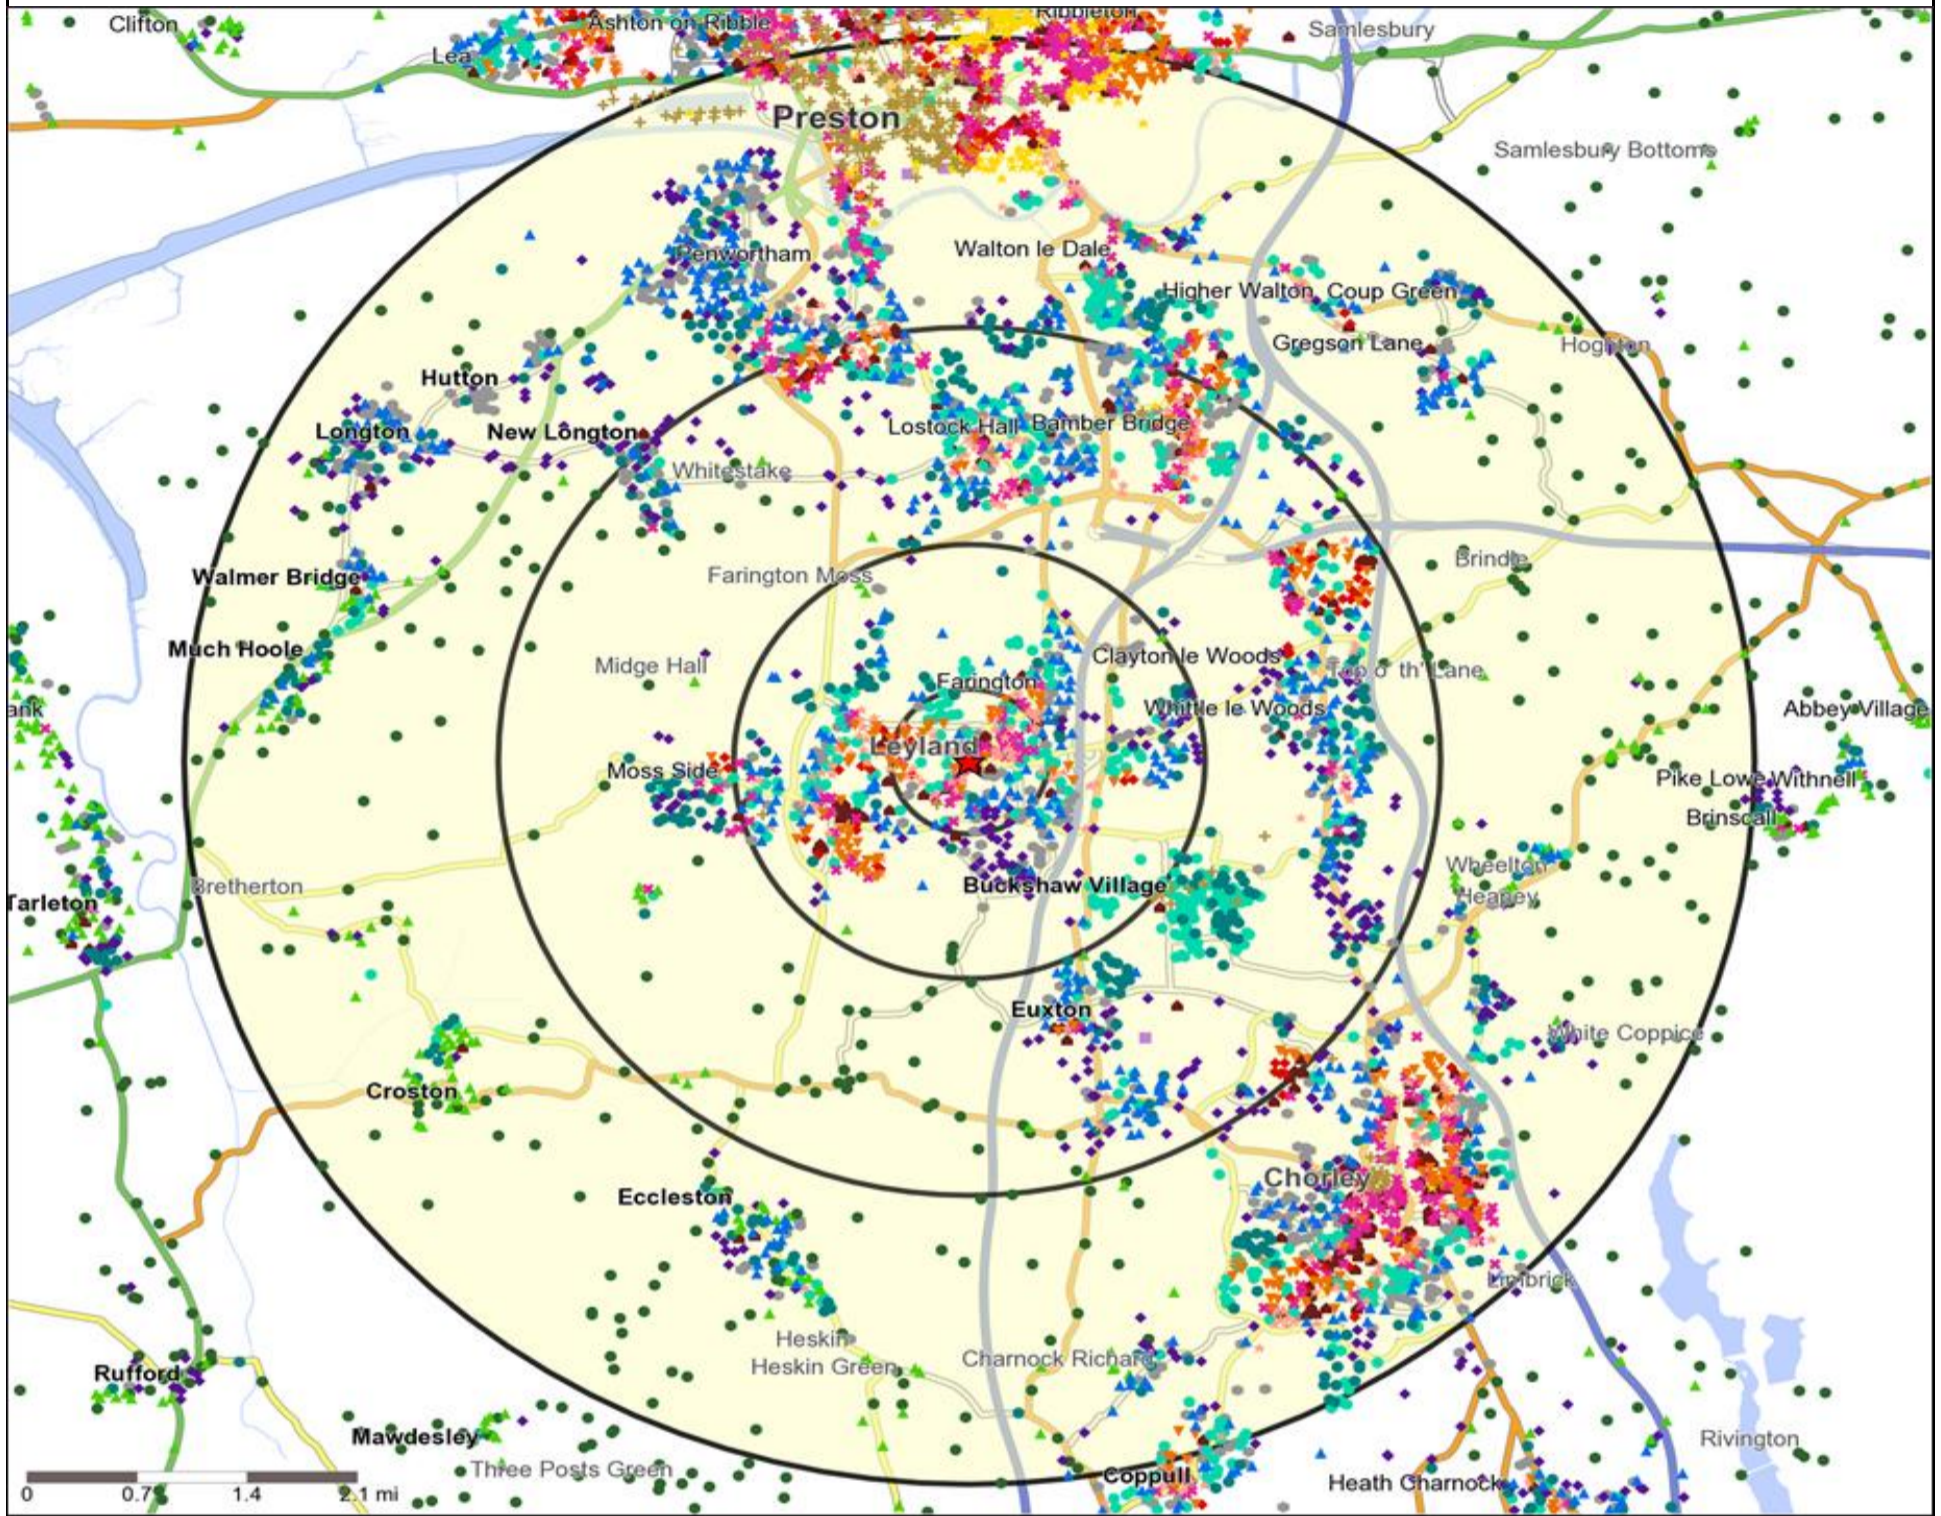

**Age Data Table**

	Count:					Index:				
	0 - 0.5 Miles	0 - 1.5 Miles	0 - 3.0 Miles	0 - 5.0 Miles	15 Min Drivetime	0 - 0.5 Miles	0 - 1.5 Miles	0 - 3.0 Miles	0 - 5.0 Miles	15 Min Drivetime
0-15	1,879	6,980	18,771	41,533	55,054	108	101	98	95	99
16-17	242	917	2,389	5,416	6,940	113	107	101	100	100
18-24	794	2,808	7,536	24,072	30,773	95	84	82	114	114
25-34	1,515	5,086	14,289	31,362	40,671	120	101	103	98	100
35-44	1,166	4,423	13,263	29,031	37,189	100	94	103	98	99
45-54	1,322	5,294	15,067	33,405	42,323	101	101	105	101	100
55-64	918	4,356	11,825	26,193	33,004	88	104	103	99	98
65+	1,402	7,067	18,394	42,058	51,643	84	106	101	100	96
<b>Population estimate 2015</b>	<b>9,238</b>	<b>36,931</b>	<b>101,534</b>	<b>233,070</b>	<b>297,597</b>	<b>100</b>	<b>100</b>	<b>100</b>	<b>100</b>	<b>100</b>

### Mosaic UK Map and Data: GABLES, LEYLAND (202741)

Copyright Experian Ltd, HERE 2015. Ordnance Survey © Crown copyright 2015

- Location
- 0.5, 1.5, 3 & 5 Mile Distance
- Rivers, Canals and Lakes
- Mosaic UK Groups**
- A City Prosperity
- D Rural Reality
- E Senior Security
- F Suburban Stability
- G Domestic Success
- B Prestige Positions
- H Aspiring Homemakers
- I Family Basics
- J Transient Renters
- K Municipal Challenge
- L Vintage Value
- M Modest Traditions
- N Urban Cohesion
- O Rental Hubs
- C Country Living

- ★ Location
- Café / Wine Bar
- Dry Led
- 0.5, 1.5, 3 & 5 Mile Distance
- ▲ Circuit Bar
- Other
- ~ Rivers, Canals and Lakes
- Community Local
- ◆ Rural Character

- Location
- Branded Food
- Dry Led
- Cafe / Wine Bar
- Other
- 0.5, 1.5, 3 & 5 Mile Distance
- Circuit Bar
- Rural Character
- Rivers, Canals and Lakes
- Community Local