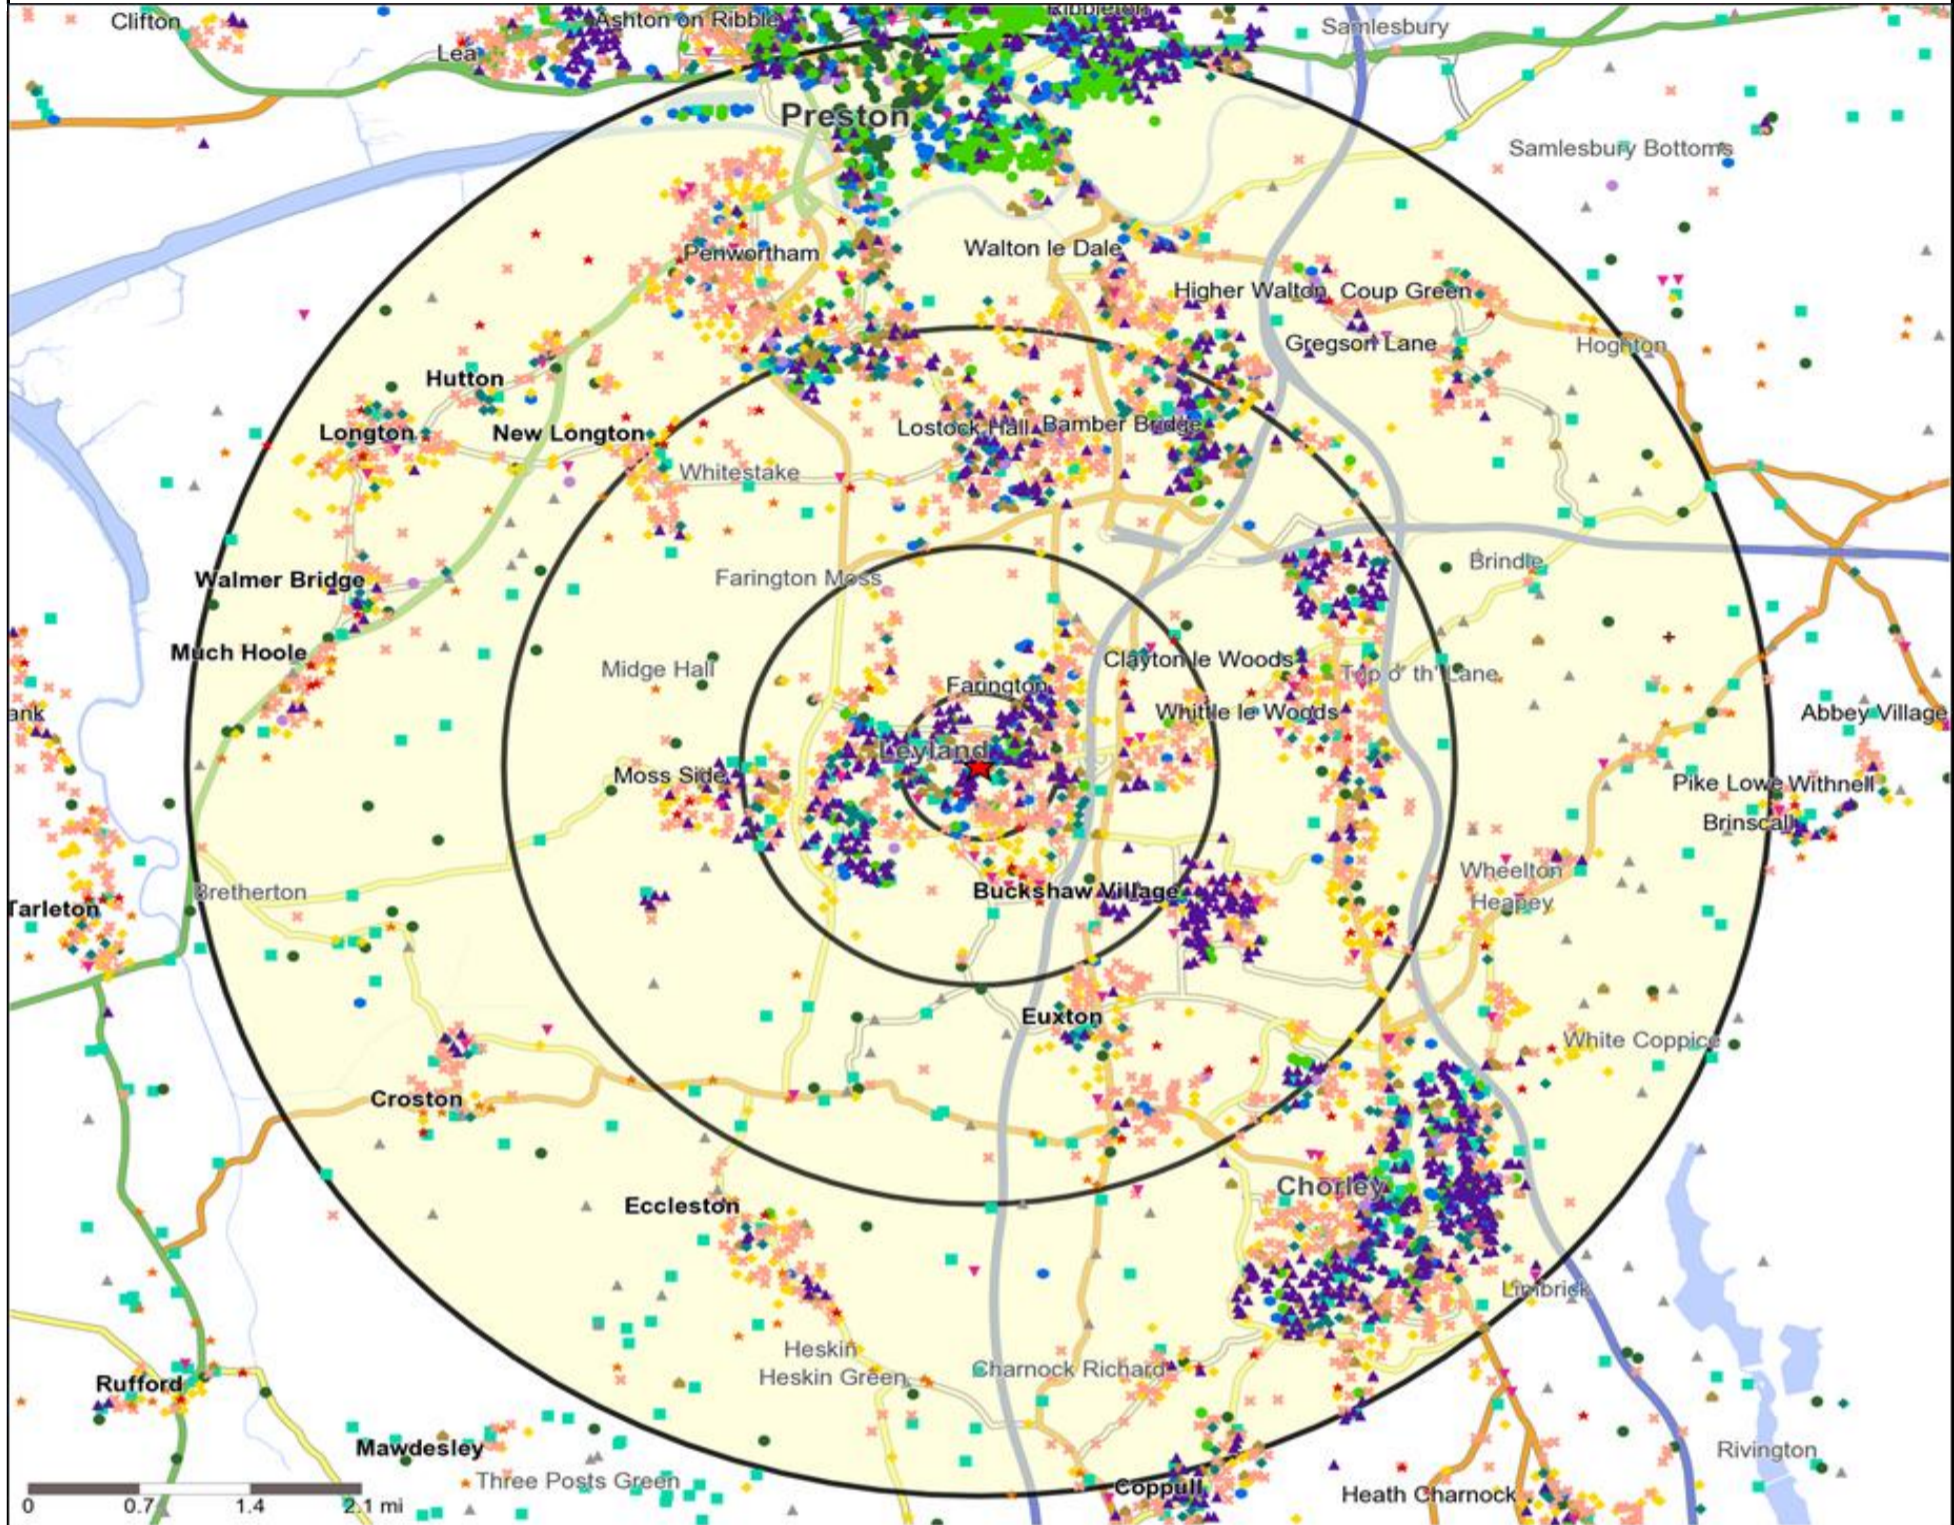

Occasions Map and Data: GABLES, LEYLAND (202741)

Copyright Experian Ltd, HERE 2015. Ordnance Survey © Crown copyright 2015

- ★ Location
- 0.5, 1.5, 3 & 5 Mile Distance
- ~ Rivers, Canals and Lakes
- **Occasions Types**
  ■ 01 Mine's a Pint
  ◆ 02 Early Doors
  ● 03 Everyday is Friday
- ▲ 04 Weekend Millionaires
  ● 05 Out On The Town
  ▲ 06 Business and Pleasure
  ● 07 Sporting Pints
- 08 Student Social
  ▼ 09 Leisurely Lunch
  ✕ 10 Wining and Dining
  ▲ 11 Household Outing
- ★ 12 Midweek Meal Deal
  ◆ 13 Date Night
  ★ 14 Birthday Treat
  + 15 Pre Show Meal

Occasions Data Table

	Count:					Index:				
	0 - 0.5 Miles	0 - 1.5 Miles	0 - 3.0 Miles	0 - 5.0 Miles	15 Min Drivetime	0 - 0.5	0 - 1.5	0 - 3.0	0 - 5.0	15 Min Drivetime
01 Mine's a Pint	465	1,972	4,890	11,729	15,311	76	84	79	85	87
02 Early Doors	560	2,266	5,676	12,093	14,931	109	116	110	105	101
03 Everyday is Friday	516	1,820	4,872	10,623	13,244	118	109	111	108	105
04 Weekend Millionaires	936	3,151	7,943	16,006	20,769	148	131	125	113	115
05 Out On The Town	719	2,465	6,414	14,814	19,220	118	106	105	108	110
06 Business and Pleasure	214	754	2,167	5,203	6,860	68	63	69	74	76
07 Sporting Pints	587	1,865	4,707	12,277	17,184	87	73	70	81	89
08 Student Social	175	749	2,126	6,485	8,174	61	69	75	101	100
09 Leisurely Lunch	495	2,074	5,519	12,498	15,981	83	91	92	93	93
10 Wining and Dining	655	2,786	7,793	16,507	20,145	96	108	114	108	103
11 Household Outing	689	2,360	6,098	12,836	16,792	128	115	113	106	109
12 Midweek Meal Deal	334	1,245	2,964	7,324	10,021	110	108	98	108	115
13 Date Night	418	2,018	5,833	12,080	14,114	87	110	121	111	102
14 Birthday Treat	395	1,689	4,708	10,444	12,859	82	92	97	96	93
15 Pre Show Meal	177	656	1,771	3,722	4,569	106	104	106	100	96
Number of Occasions	7,335	27,870	73,481	164,641	210,174	100	100	100	100	100