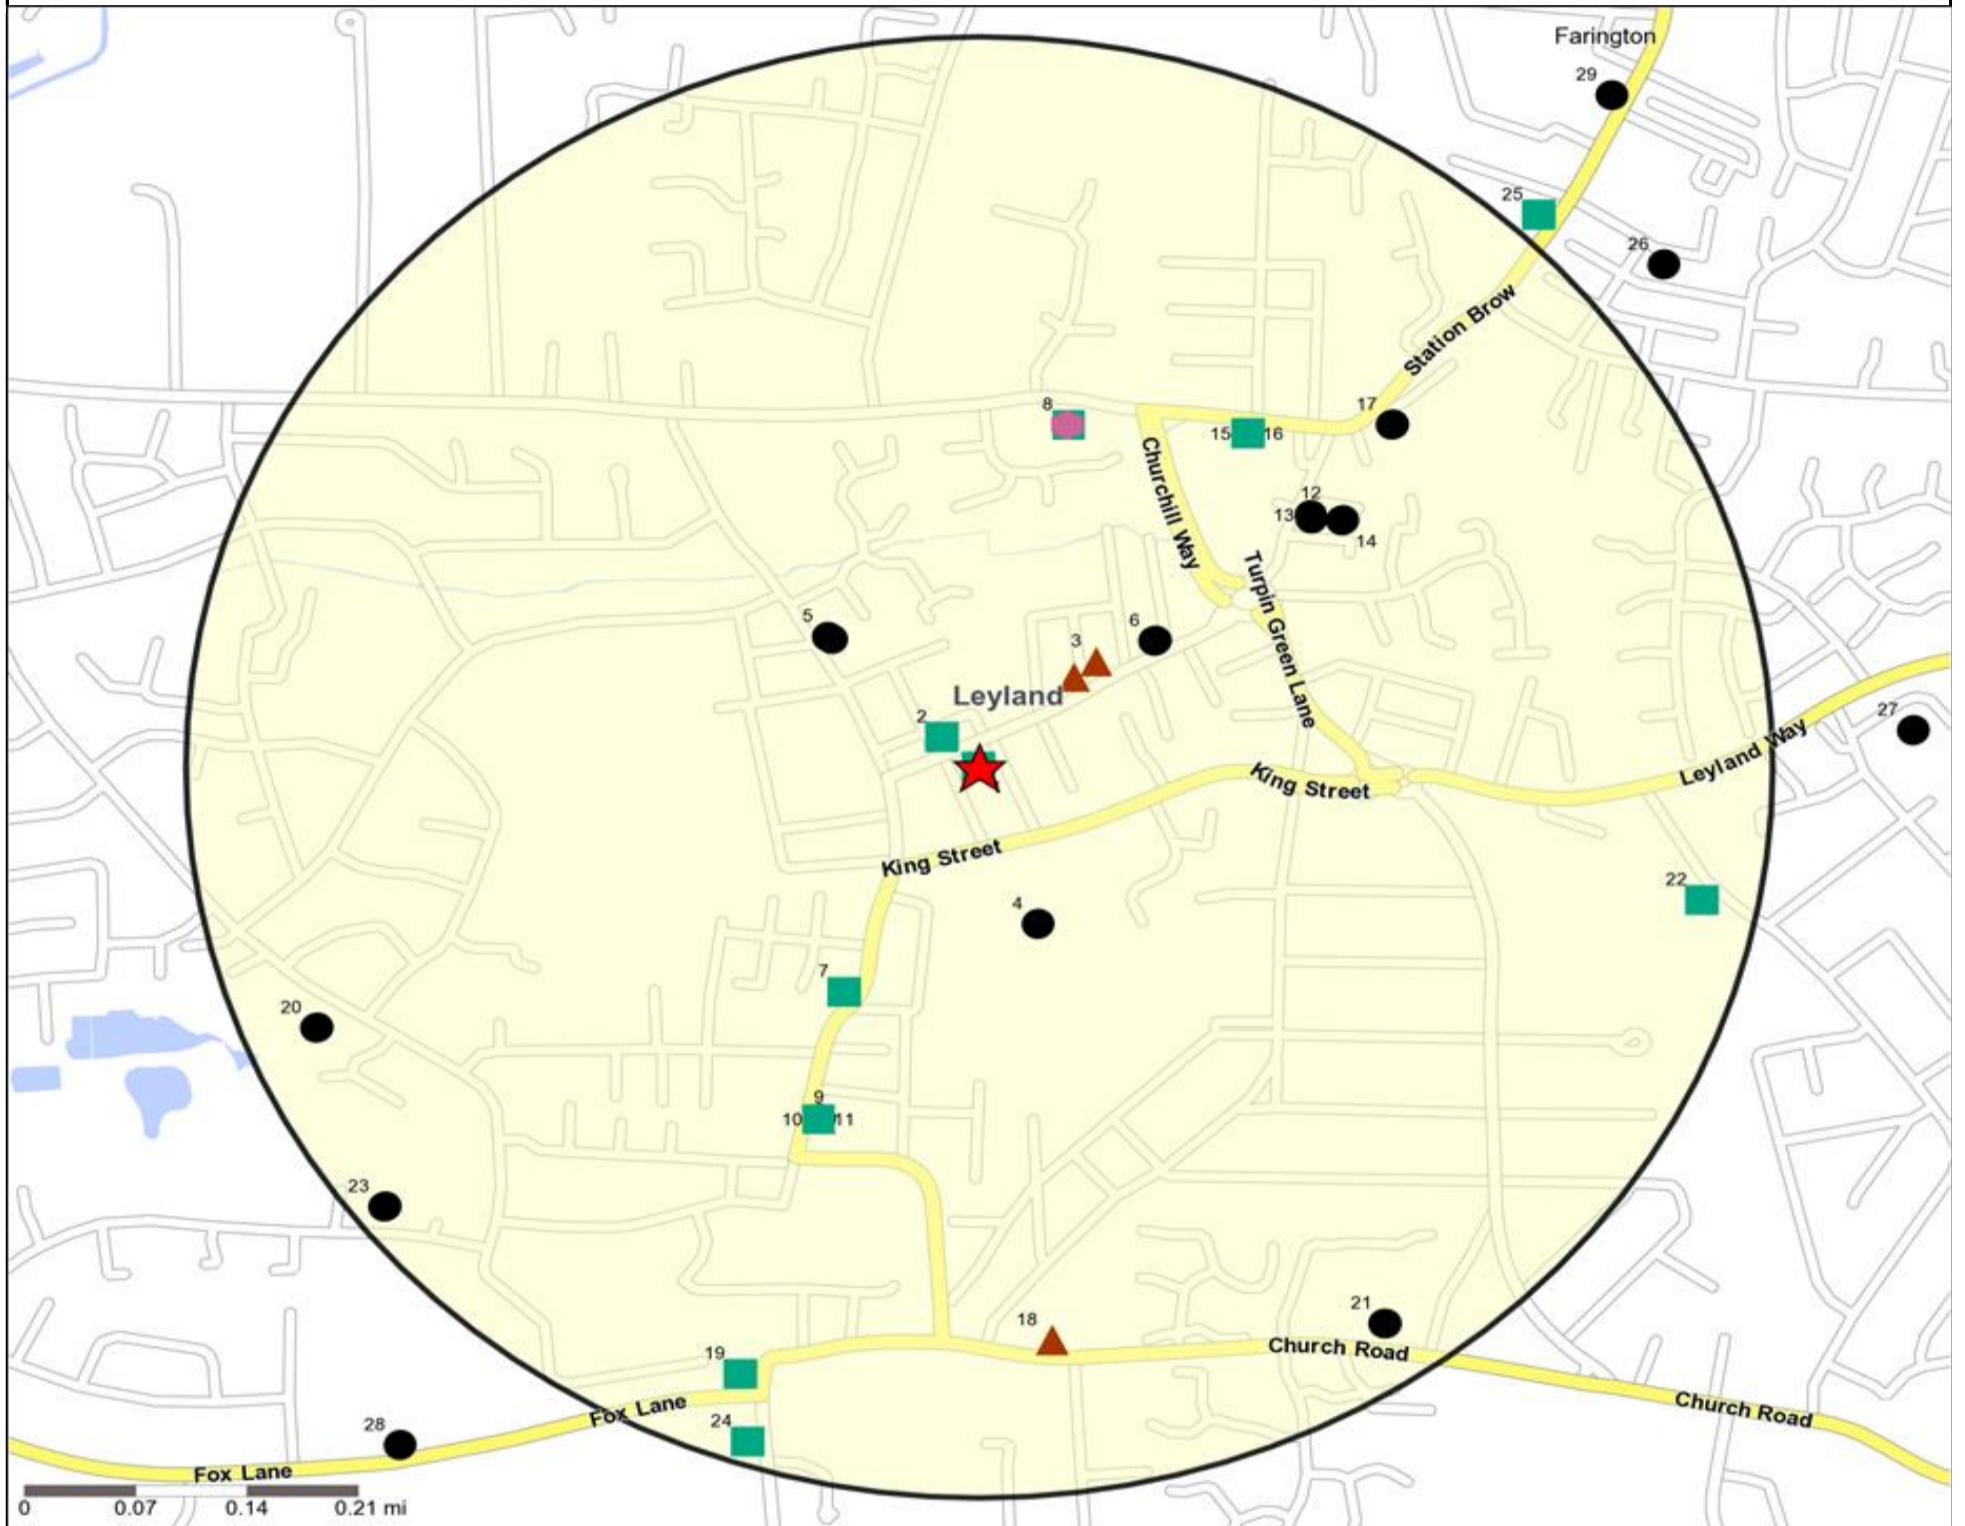

Competition Map and Data: GABLES, LEYLAND (202741)

Numbers on competition points relate to the distance ranking in the competition table on page 7. Copyright Experian Ltd, HERE 2015. Ordnance Survey © Crown copyright 2015

- Location
- Branded Food
- Dry Led
- Cafe / Wine Bar
- Other
- 0.5, 1.5, 3 & 5 Mile Distance
- Circuit Bar
- Rural Character
- Rivers, Canals and Lakes
- Community Local

Competition Type Summary Table

Reporting Category	0 - 0.5 Miles
Café / Wine Bar	0
Circuit Bar	2
Community Local	8
Dry Led	0
Branded Food Pub	1
Rural	0
Other	13
Total	24