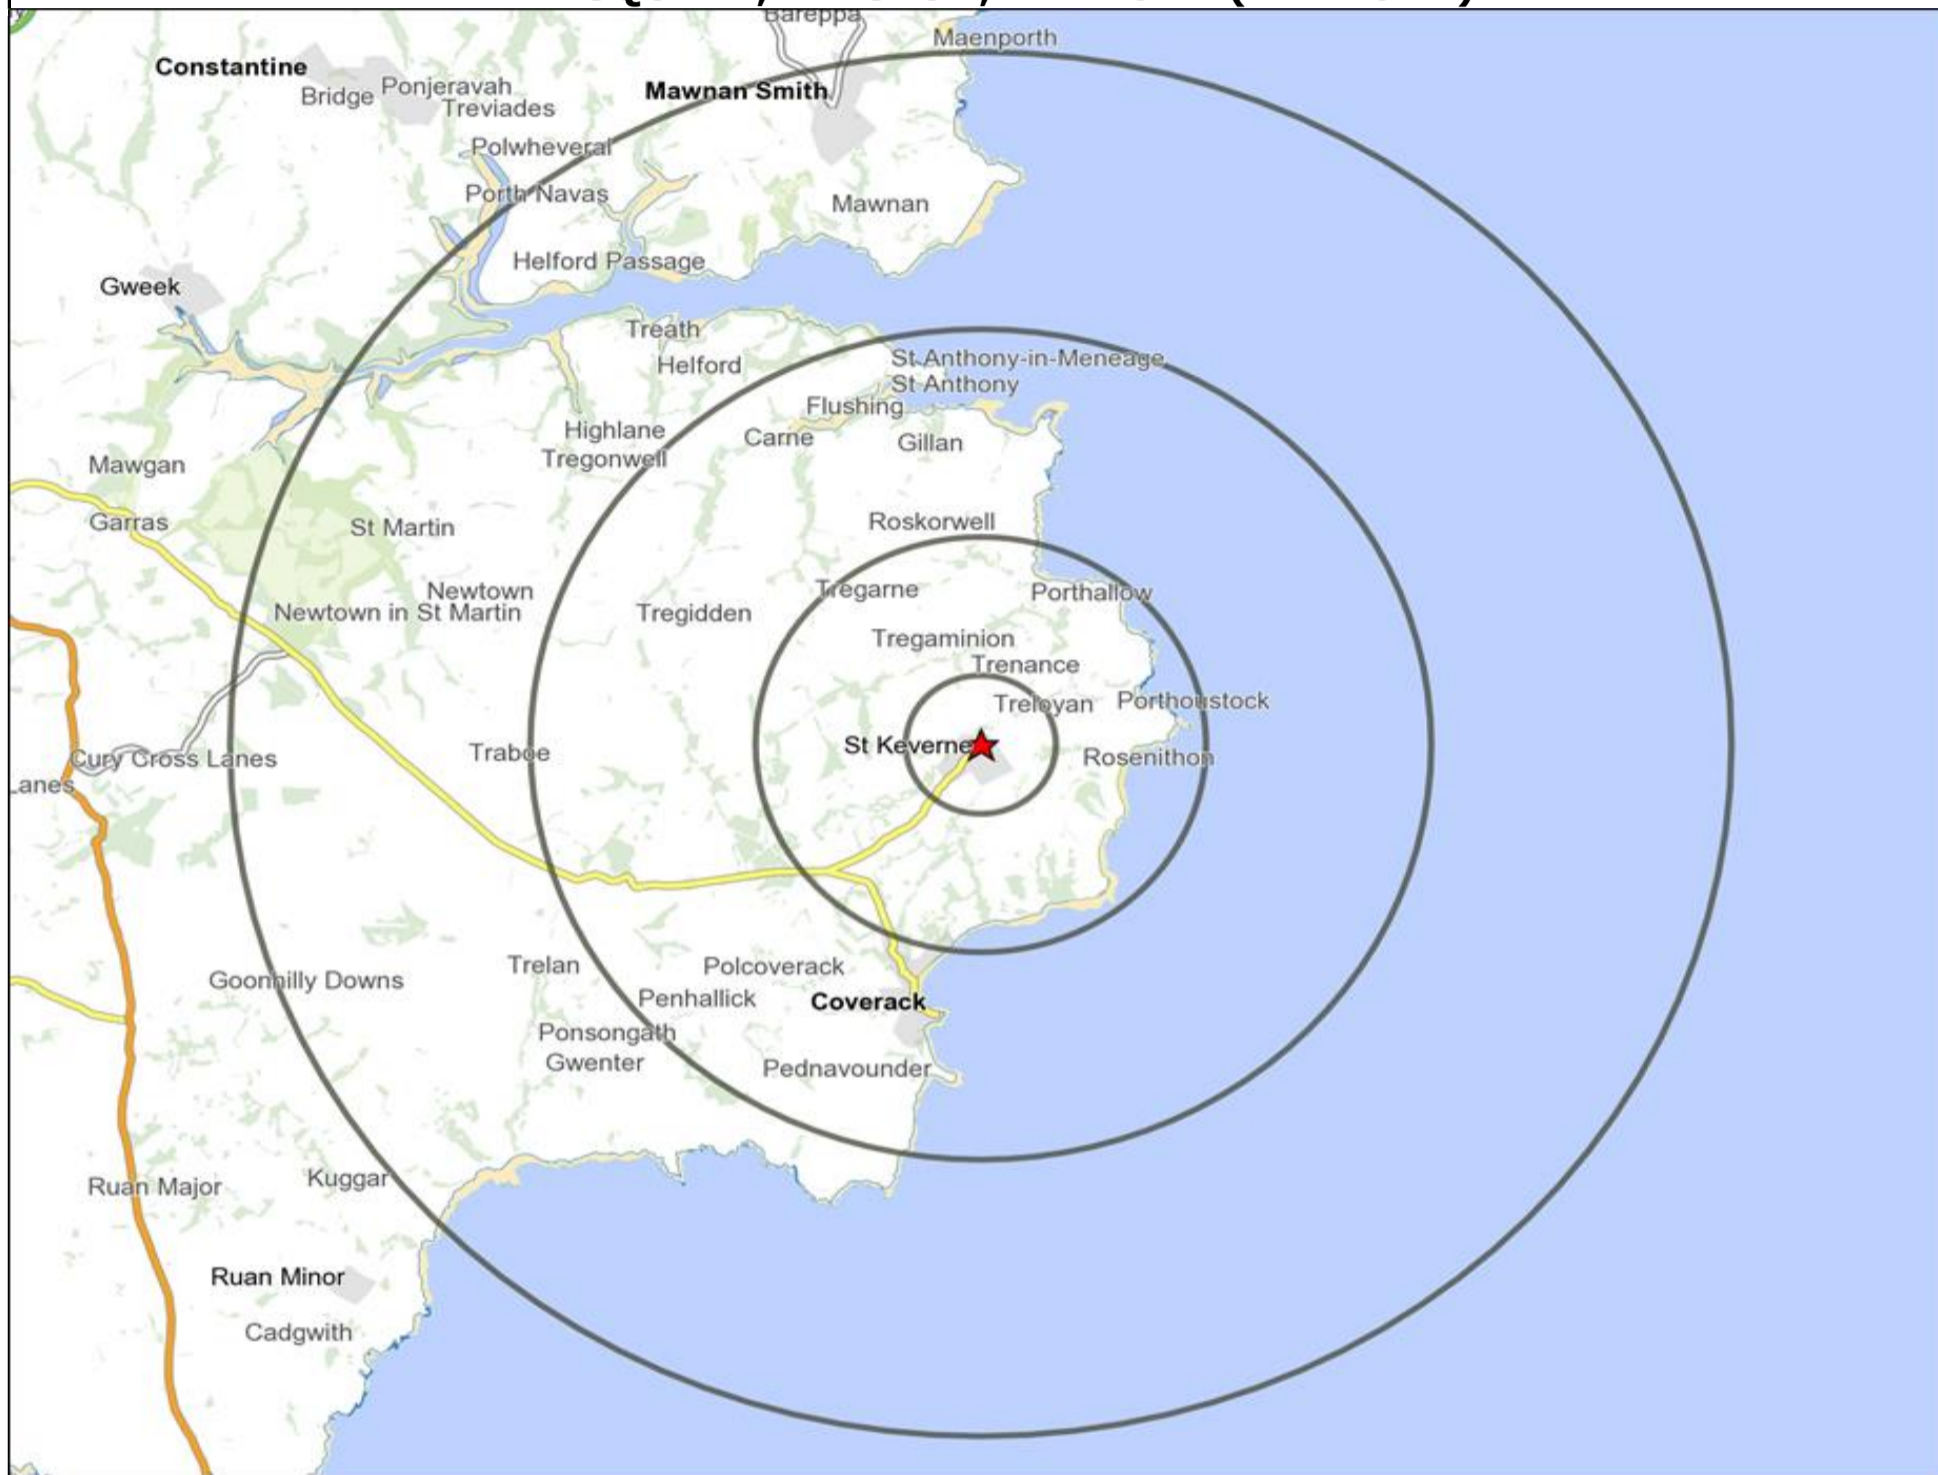

**Customer Profile Report for THREE TUNS, HELSTON (Punch Outlet Number: 203497)
THE SQUARE, HELSTON, TR12 6NA (TR12 6NA)**

Copyright Experian Ltd, HERE 2015. Ordnance Survey © Crown copyright 2015

★ Location   ○ 0.5, 1.5, 3 & 5 Mile Distance

Age Data Table

	Count:					Index:				
	0 - 0.5 Miles	0 - 1.5 Miles	0 - 3.0 Miles	0 - 5.0 Miles	15 Min Drivetime	0 - 0.5 Miles	0 - 1.5 Miles	0 - 3.0 Miles	0 - 5.0 Miles	15 Min Drivetime
0-15	100	161	306	602	667	64	66	65	66	63
16-17	21	26	37	72	85	108	87	63	64	65
18-24	71	97	132	214	618	94	83	58	49	122
25-34	59	88	161	302	626	52	50	47	46	82
35-44	84	125	243	433	507	79	76	76	71	71
45-54	131	208	388	744	809	110	113	109	109	102
55-64	129	210	443	861	846	136	144	156	157	134
65+	242	378	799	1,607	1,440	161	162	177	185	143
Population estimate 2015	837	1,293	2,509	4,835	5,598	100	100	100	100	100

Ethnicity - Census 2011

	Count:					%:				
	0 - 0.5 Miles	0 - 1.5 Miles	0 - 3.0 Miles	0 - 5.0 Miles	15 Min Drivetime	0 - 0.5 Miles	0 - 1.5 Miles	0 - 3.0 Miles	0 - 5.0 Miles	15 Min Drivetime
White	781	1,211	2,248	4,420	5,154	99%	99%	99%	99%	98%
Mixed / Multiple Ethnic Groups	1	3	9	27	33	0%	0%	0%	1%	1%
Asian / Asian British	3	3	6	14	13	0%	0%	0%	0%	0%
Black / African / Caribbean / Black British	0	0	0	3	24	0%	0%	0%	0%	0%
Other Ethnic Group	0	1	8	10	18	0%	0%	0%	0%	0%
All People (Ethnic Group)	785	1,218	2,271	4,474	5,242	100	100	100	100	100