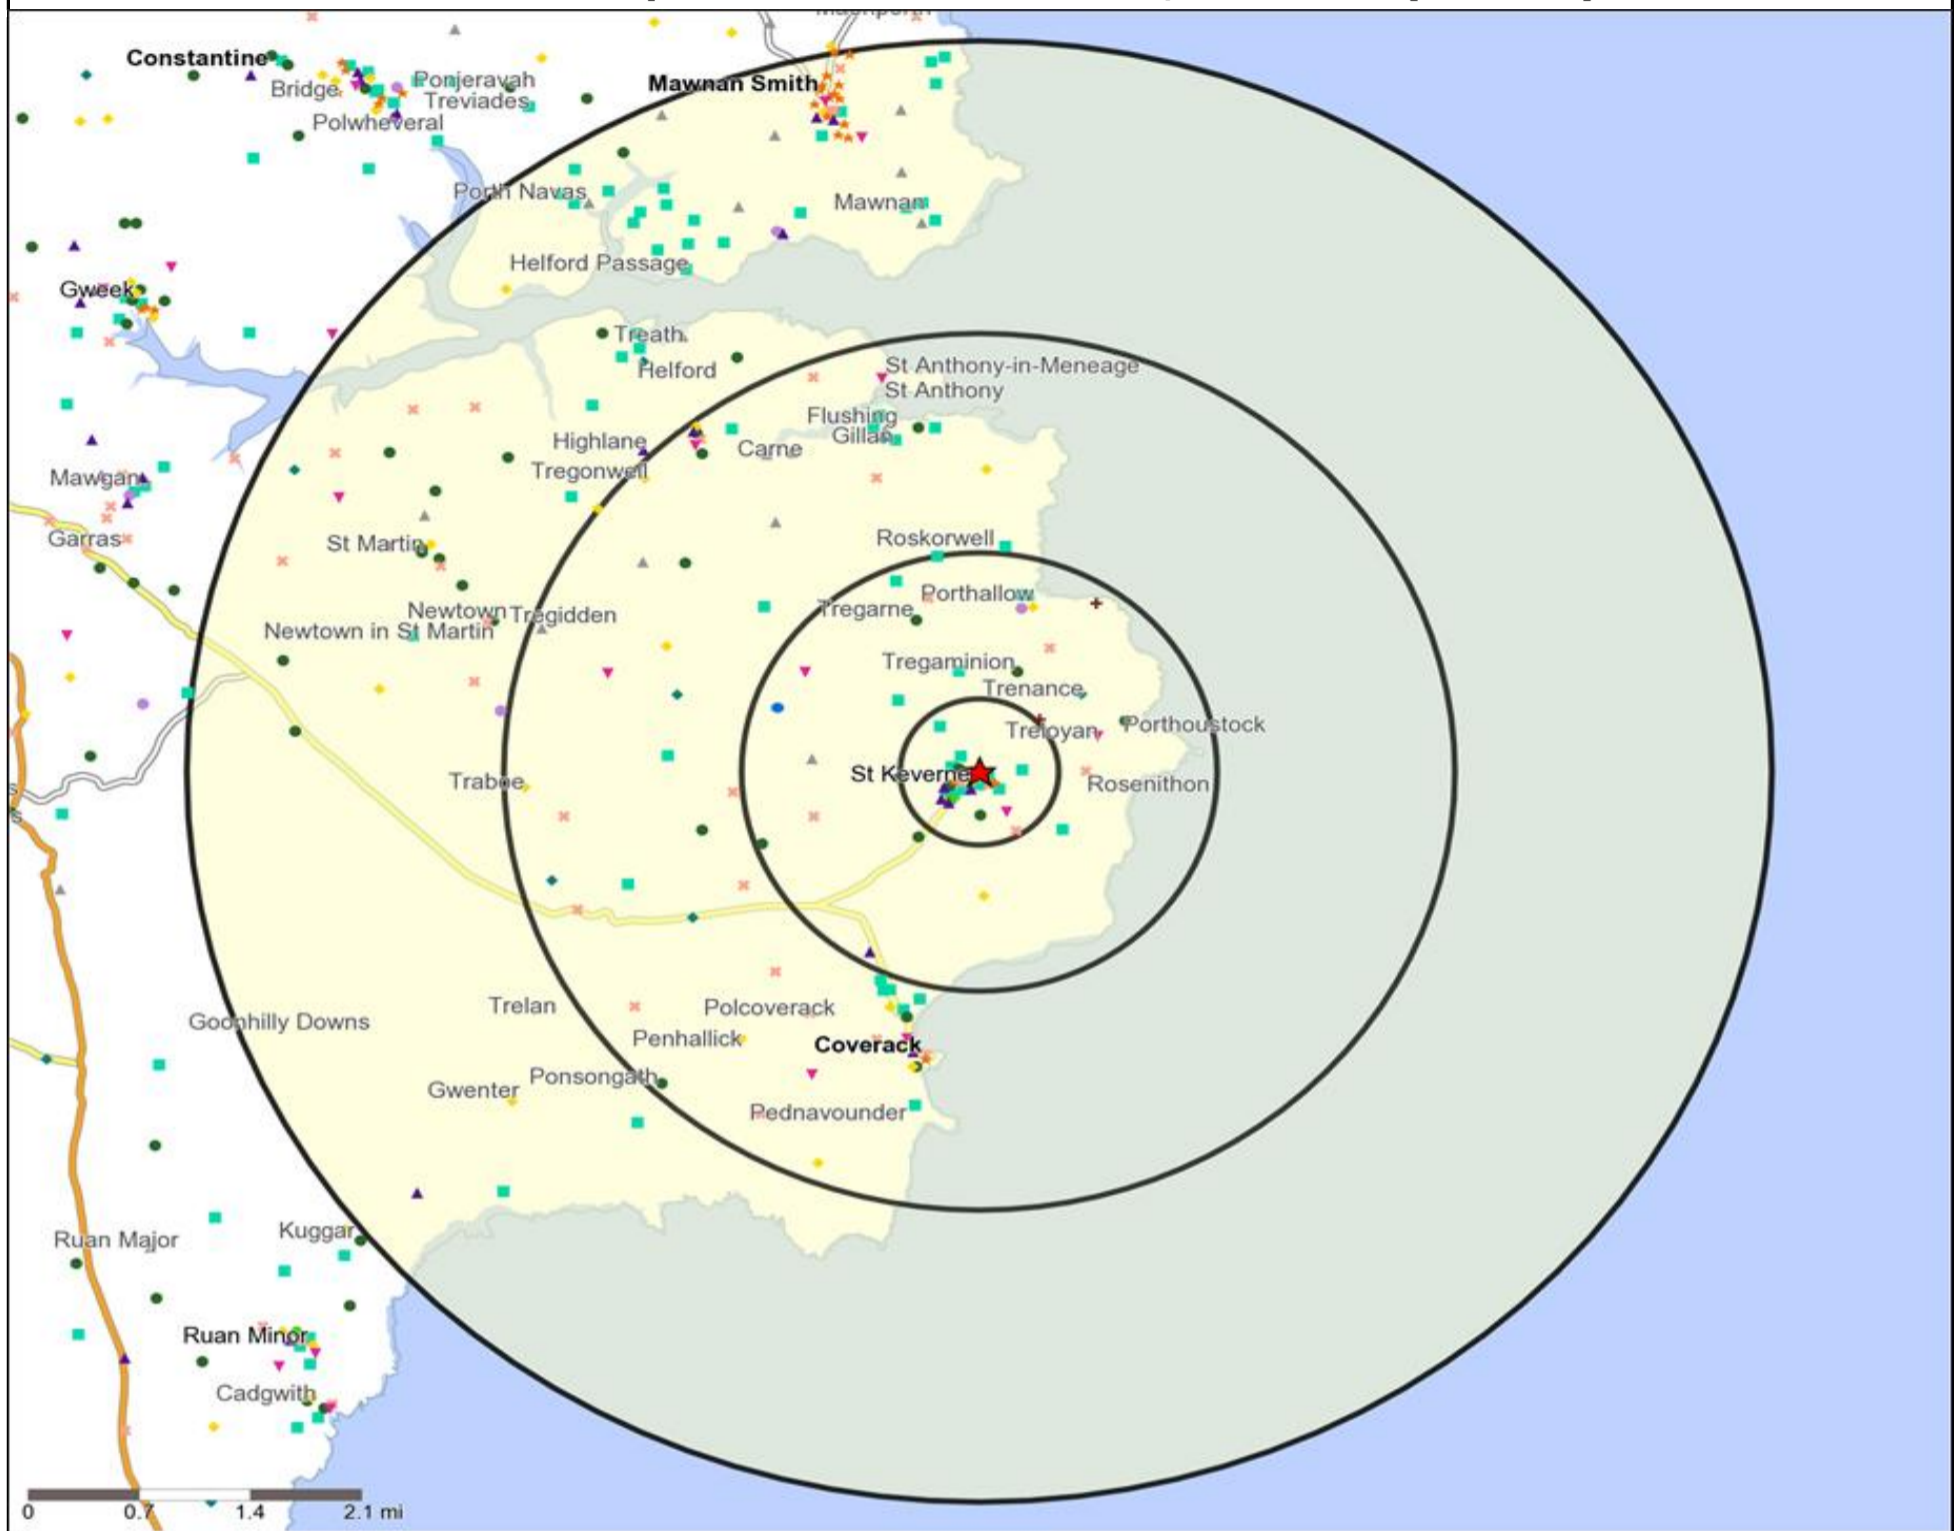

Mosaic UK Map and Data: THREE TUNS, HELSTON (203497)

Copyright Experian Ltd, HERE 2015. Ordnance Survey © Crown copyright 2015

- | | | | | |
|-------------------------------|-------------------------|----------------------|-----------------------|---------------------|
| Location | Mosaic UK Groups | D Rural Reality | H Aspiring Homemakers | L Vintage Value |
| 0.5, 1.5, 3 & 5 Mile Distance | A City Prosperity | E Senior Security | I Family Basics | M Modest Traditions |
| Rivers, Canals and Lakes | B Prestige Positions | F Suburban Stability | J Transient Renters | N Urban Cohesion |
| | C Country Living | G Domestic Success | K Municipal Challenge | O Rental Hubs |

Mosaic UK Data Table (Residential)

	Count:	Index:
	0 - 0.5 Miles	0 - 0.5 Miles
A City Prosperity (18+)	0	0
B Prestige Positions (18+)	0	0
C Country Living (18+)	229	460
D Rural Reality (18+)	463	933
E Senior Security (18+)	0	0
F Suburban Stability (18+)	0	0
G Domestic Success (18+)	0	0
H Aspiring Homemakers (18+)	7	11
I Family Basics (18+)	0	0
J Transient Renters (18+)	0	0
K Municipal Challenge (18+)	0	0
L Vintage Value (18+)	17	38
M Modest Traditions (18+)	0	0
N Urban Cohesion (18+)	0	0
O Rental Hubs (18+)	0	0
Adults 18+ estimate 2015	716	100

Occasions Map and Data: THREE TUNS, HELSTON (203497)

Copyright Experian Ltd, HERE 2015. Ordnance Survey © Crown copyright 2015

- ★ Location
- 0.5, 1.5, 3 & 5 Mile Distance
- ~ Rivers, Canals and Lakes
- Occasions Types
- 01 Mine's a Pint
- ◆ 02 Early Doors
- 03 Everyday is Friday
- ▲ 04 Weekend Millionaires
- 05 Out On The Town
- ▲ 06 Business and Pleasure
- 07 Sporting Pints
- 08 Student Social
- ▼ 09 Leisurely Lunch
- 10 Wining and Dining
- ▲ 11 Household Outing
- ★ 12 Midweek Meal Deal
- ◆ 13 Date Night
- ★ 14 Birthday Treat
- + 15 Pre Show Meal

- Location
- Branded Food
- Dry Led
- Cafe / Wine Bar
- Other
- 0.5, 1.5, 3 & 5 Mile Distance
- Circuit Bar
- Rural Character
- Rivers, Canals and Lakes
- Community Local

Competition Type Summary Table