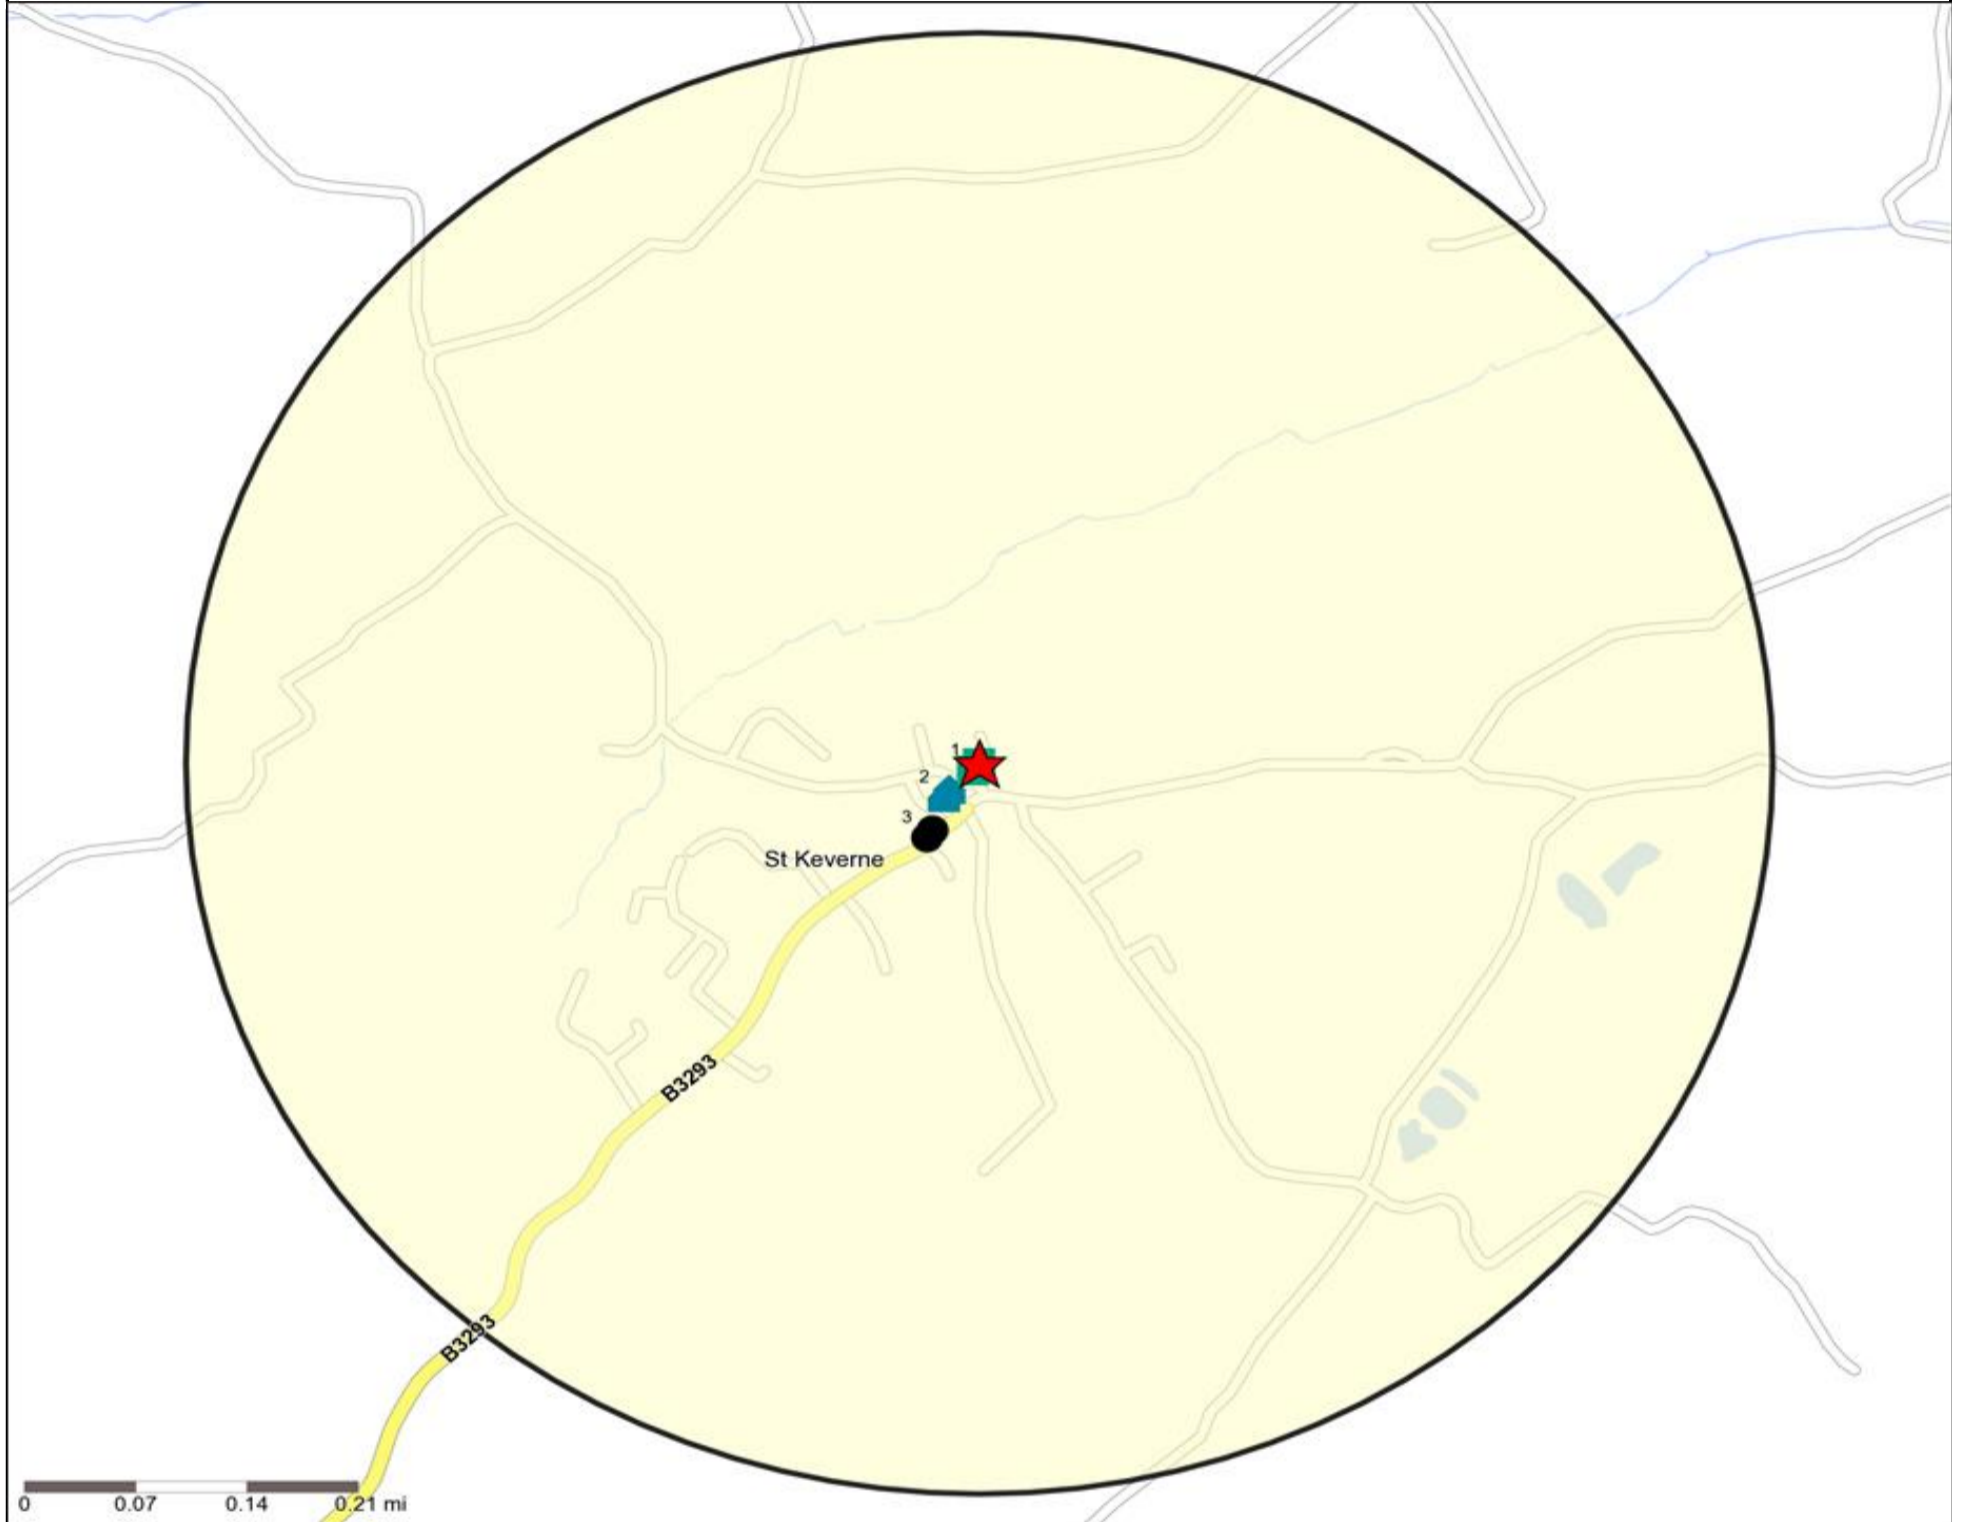

Competition Map and Data: THREE TUNS, HELSTON (203497)

Numbers on competition points relate to the distance ranking in the competition table on page 7. Copyright Experian Ltd, HERE 2015. Ordnance Survey © Crown copyright 2015

- Location
- Branded Food
- Dry Led
- Cafe / Wine Bar
- Other
- 0.5, 1.5, 3 & 5 Mile Distance
- Circuit Bar
- Rural Character
- Rivers, Canals and Lakes
- Community Local

Competition Type Summary Table

Reporting Category	0 - 0.5 Miles
Café / Wine Bar	0
Circuit Bar	0
Community Local	1
Dry Led	1
Branded Food Pub	0
Rural	0
Other	1
Total	3

Local Competition: THREE TUNS, HELSTON (203497)

List of Pubs (sorted by distance from Punch outlet) - Top 30 by Distance