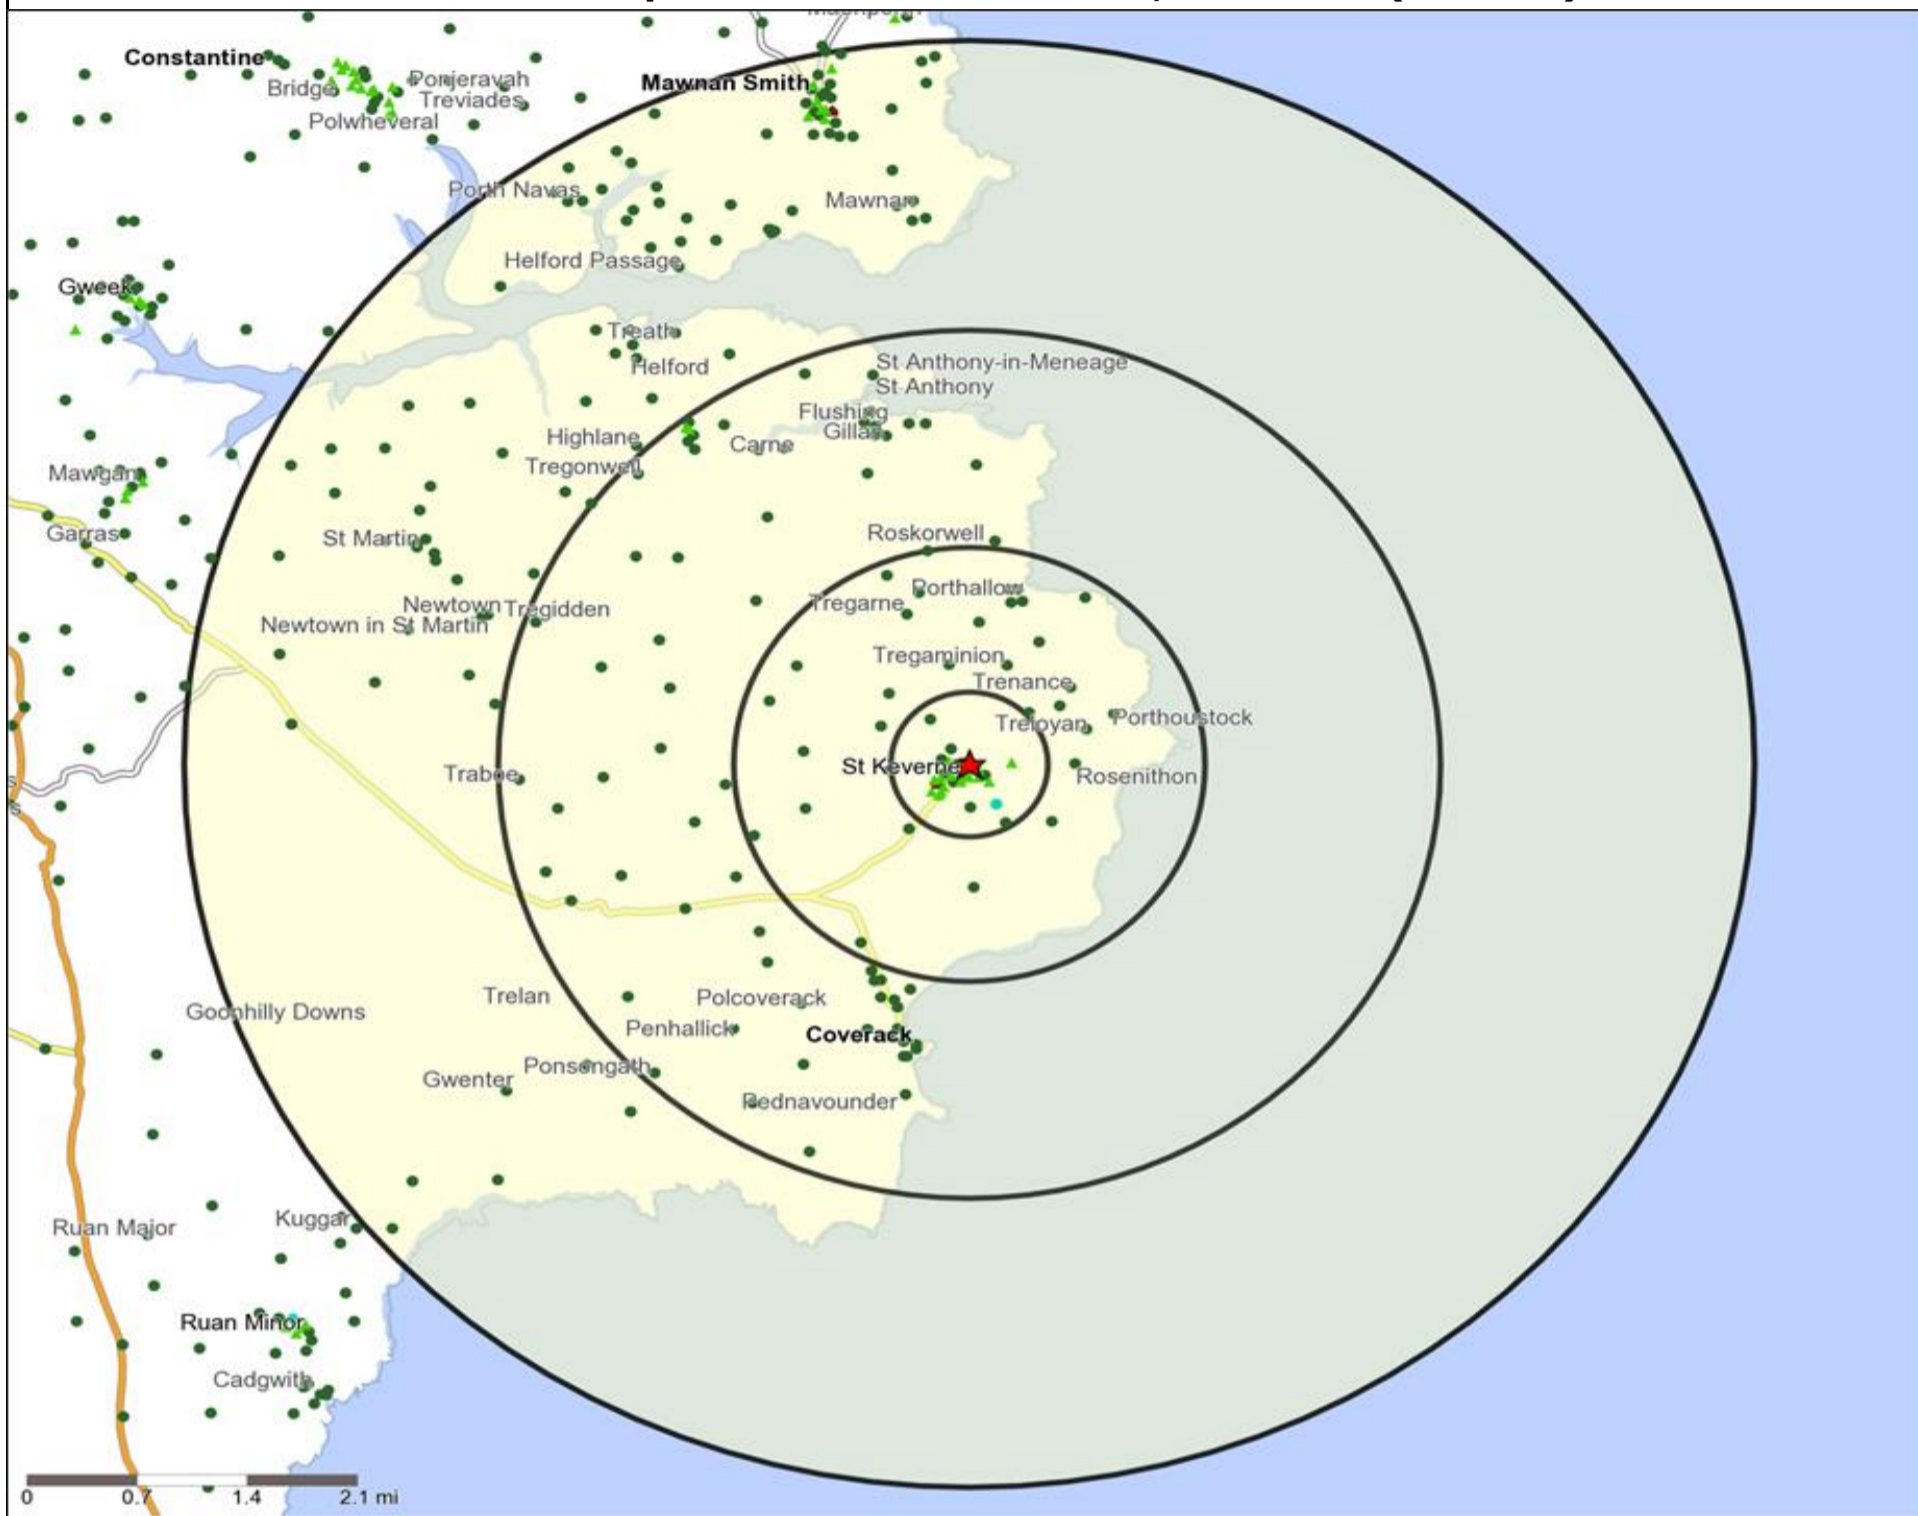

Mosaic UK Map and Data: THREE TUNS, HELSTON (203497)

Copyright Experian Ltd, HERE 2015. Ordnance Survey © Crown copyright 2015

- Location
- A City Prosperity
- D Rural Reality
- H Aspiring Homemakers
- L Vintage Value
- 0.5, 1.5, 3 & 5 Mile Distance
- B Prestige Positions
- E Senior Security
- I Family Basics
- M Modest Traditions
- Rivers, Canals and Lakes
- F Suburban Stability
- J Transient Renters
- N Urban Cohesion
- C Country Living
- G Domestic Success
- K Municipal Challenge
- O Rental Hubs

Mosaic UK Data Table (Residential)

	Count:					Index:				
	0 - 0.5 Miles	0 - 1.5 Miles	0 - 3.0 Miles	0 - 5.0 Miles	15 Min Drivetime	0 - 0.5	0 - 1.5	0 - 3.0	0 - 5.0	15 Min Drivetime
A City Prosperity (18+)	0	0	0	0	0	0	0	0	0	0
B Prestige Positions (18+)	0	0	0	0	0	0	0	0	0	0
C Country Living (18+)	229	587	1,625	3,423	3,227	460	764	1,080	1,185	1,115
D Rural Reality (18+)	463	494	517	693	874	933	644	344	240	303
E Senior Security (18+)	0	0	0	0	0	0	0	0	0	0
F Suburban Stability (18+)	0	0	0	0	0	0	0	0	0	0
G Domestic Success (18+)	0	0	0	0	0	0	0	0	0	0
H Aspiring Homemakers (18+)	7	7	7	7	47	11	7	4	2	12
I Family Basics (18+)	0	0	0	0	0	0	0	0	0	0
J Transient Renters (18+)	0	0	0	0	0	0	0	0	0	0
K Municipal Challenge (18+)	0	0	0	0	0	0	0	0	0	0
L Vintage Value (18+)	17	18	18	36	18	38	26	13	14	7
M Modest Traditions (18+)	0	0	0	0	0	0	0	0	0	0
N Urban Cohesion (18+)	0	0	0	0	0	0	0	0	0	0
O Rental Hubs (18+)	0	0	0	0	0	0	0	0	0	0
Adults 18+ estimate 2015	716	1,106	2,167	4,159	4,166	100	100	100	100	100