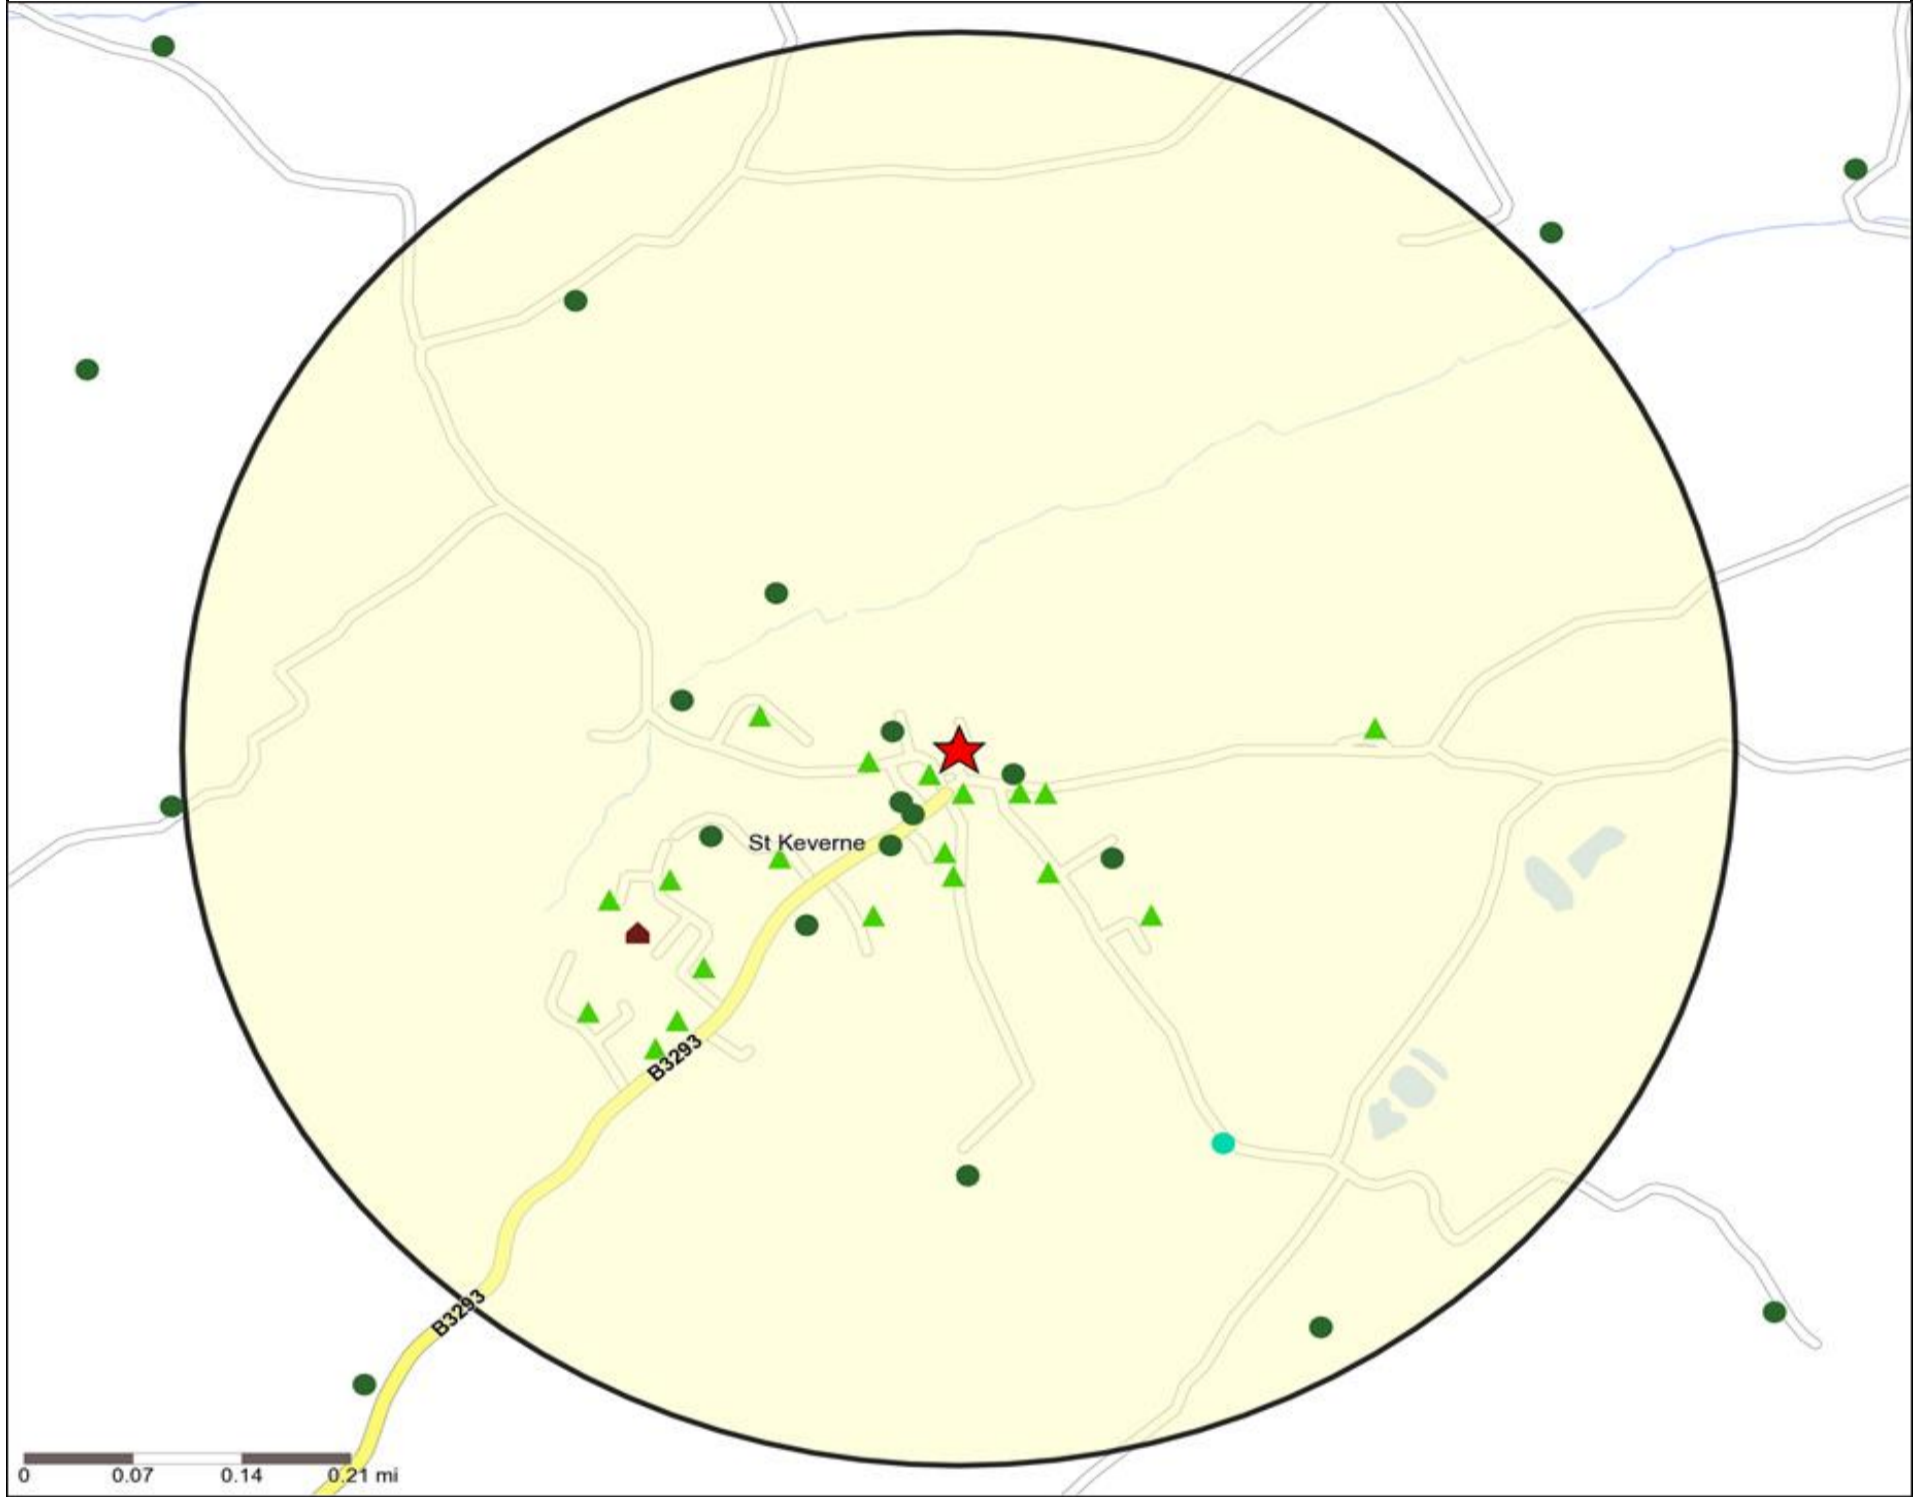

Mosaic UK Map and Data: THREE TUNS, HELSTON (203497)

Copyright Experian Ltd, HERE 2015. Ordnance Survey © Crown copyright 2015

Location	Mosaic UK Groups	D Rural Reality	H Aspiring Homemakers	L Vintage Value
0.5, 1.5, 3 & 5 Mile Distance	A City Prosperity	E Senior Security	I Family Basics	M Modest Traditions
Rivers, Canals and Lakes	B Prestige Positions	F Suburban Stability	J Transient Renters	N Urban Cohesion
	C Country Living	G Domestic Success	K Municipal Challenge	O Rental Hubs

Mosaic UK Data Table (Residential)

	Count:	Index:
	0 - 0.5 Miles	0 - 0.5 Miles
A City Prosperity (18+)	0	0
B Prestige Positions (18+)	0	0
C Country Living (18+)	229	460
D Rural Reality (18+)	463	933
E Senior Security (18+)	0	0
F Suburban Stability (18+)	0	0
G Domestic Success (18+)	0	0
H Aspiring Homemakers (18+)	7	11
I Family Basics (18+)	0	0
J Transient Renters (18+)	0	0
K Municipal Challenge (18+)	0	0
L Vintage Value (18+)	17	38
M Modest Traditions (18+)	0	0
N Urban Cohesion (18+)	0	0
O Rental Hubs (18+)	0	0
Adults 18+ estimate 2015	716	100