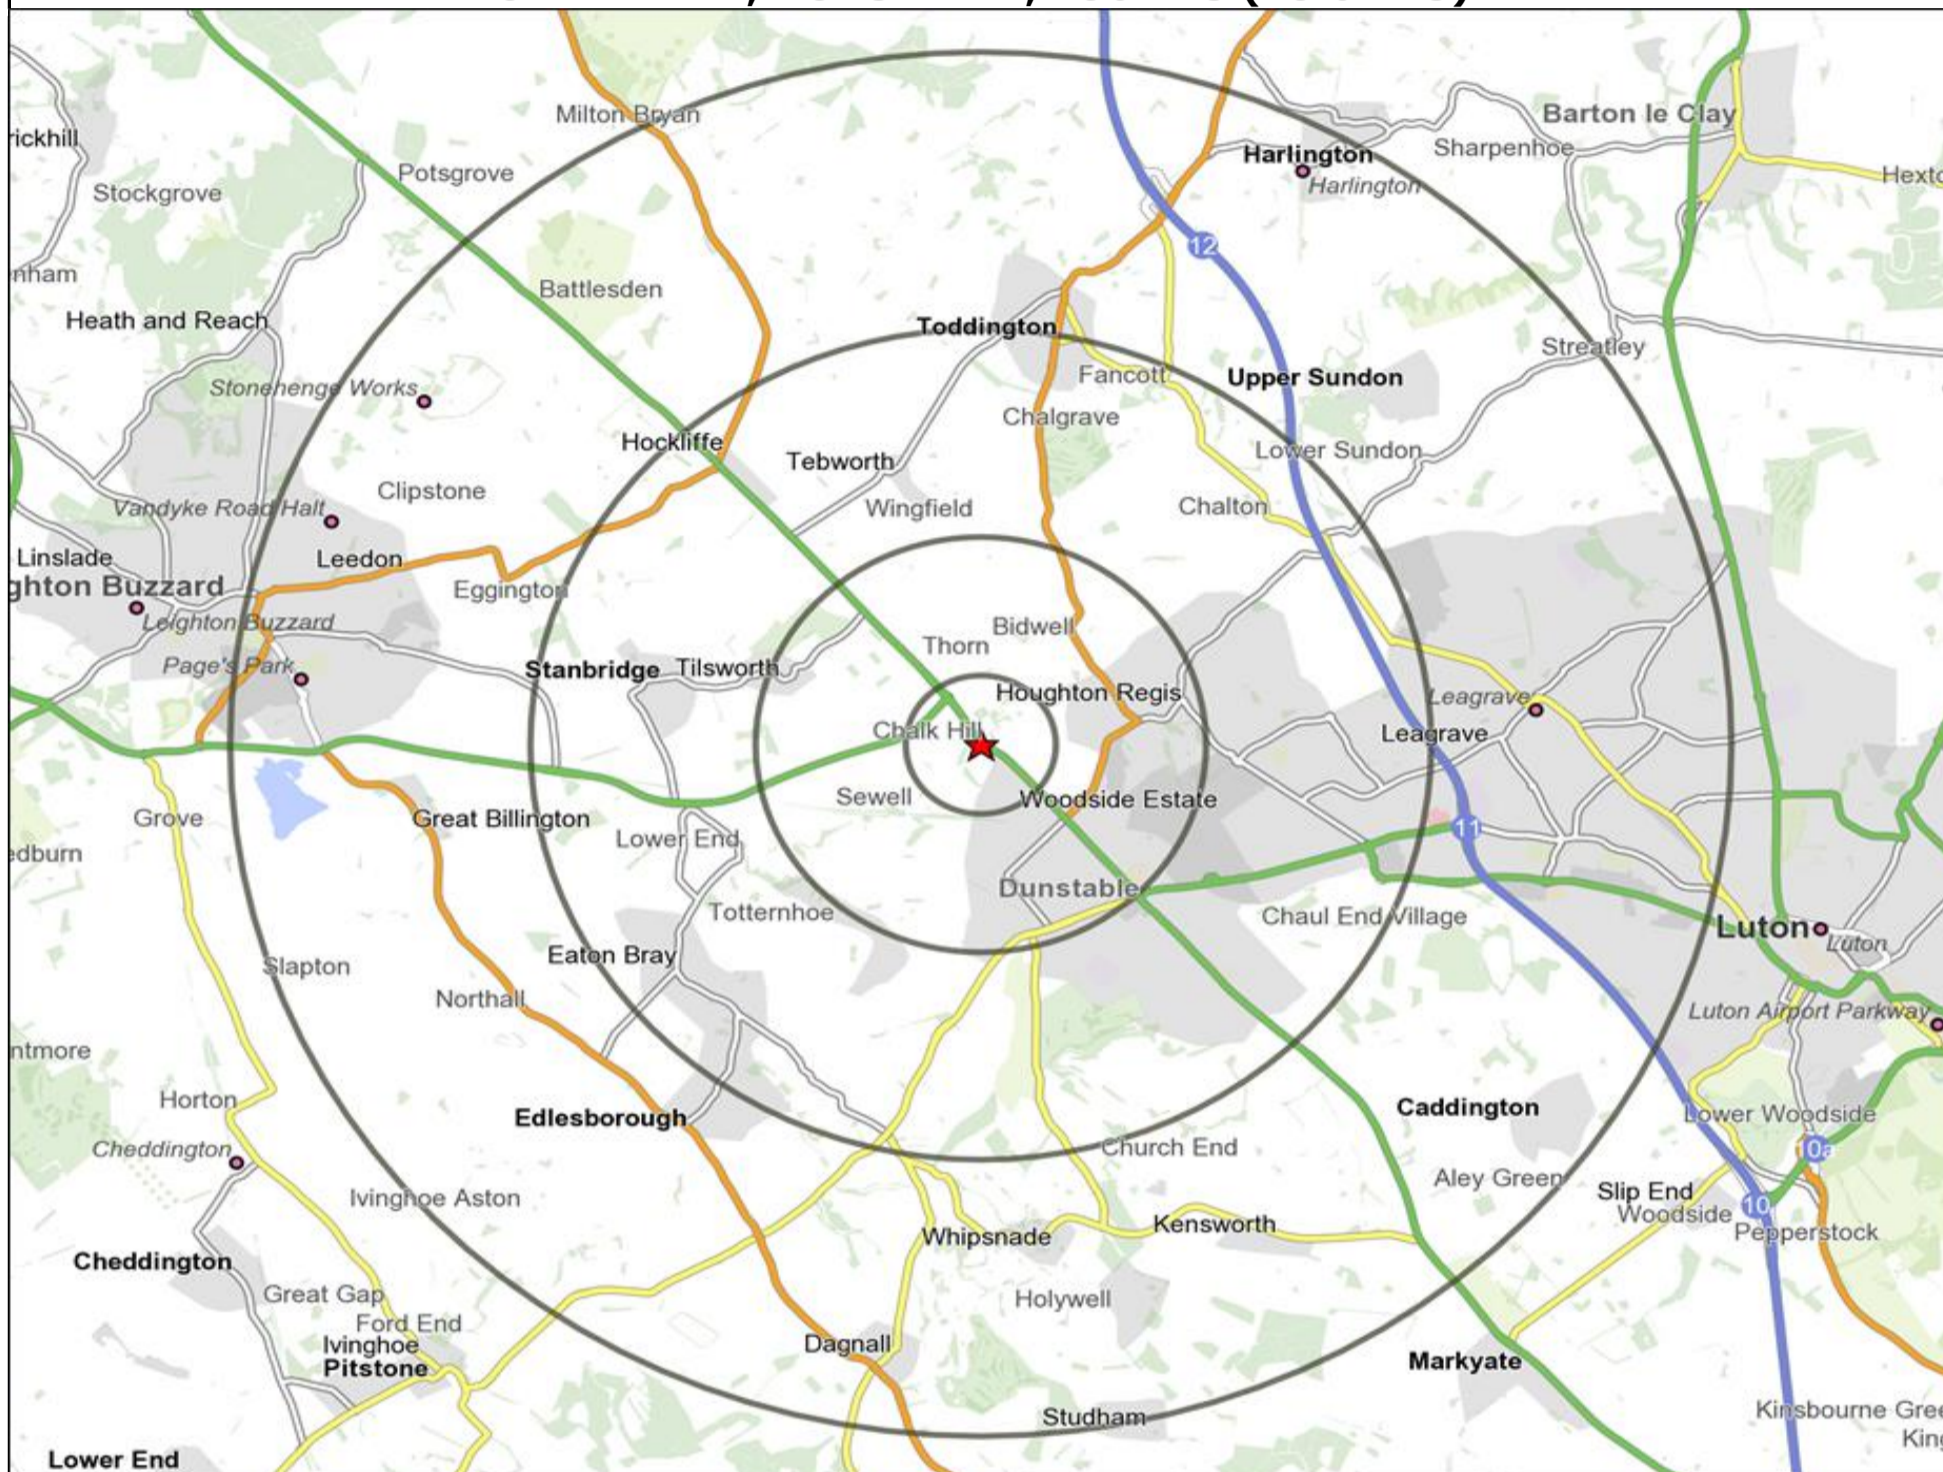

**Customer Profile Report for WHITE LION, DUNSTABLE (Punch Outlet Number: 202545)
CHALK HILL, DUNSTABLE, LU6 1RS (LU 6 1RS)**

Copyright Experian Ltd, HERE 2015. Ordnance Survey © Crown copyright 2015

★ Location   ○ 0.5, 1.5, 3 & 5 Mile Distance

Age Data Table

	Count:					Index:				
	0 - 0.5 Miles	0 - 1.5 Miles	0 - 3.0 Miles	0 - 5.0 Miles	15 Min Drivetime	0 - 0.5 Miles	0 - 1.5 Miles	0 - 3.0 Miles	0 - 5.0 Miles	15 Min Drivetime
0-15	203	4,857	17,358	48,372	39,583	99	111	112	124	113
16-17	24	555	2,177	5,437	4,621	95	102	114	112	106
18-24	89	1,795	6,379	16,181	13,742	90	85	85	86	81
25-34	163	3,513	11,120	31,143	25,731	109	110	99	109	101
35-44	116	2,920	10,493	27,014	24,242	84	99	100	102	102
45-54	172	3,283	12,265	28,013	27,051	111	99	105	95	102
55-64	146	2,458	8,702	20,582	20,712	118	93	93	87	98
65+	179	3,951	14,000	31,502	31,480	91	94	94	84	93
Population estimate 2015	1,092	23,332	82,494	208,244	187,162	100	100	100	100	100

Ethnicity - Census 2011

	Count:					%:				
	0 - 0.5 Miles	0 - 1.5 Miles	0 - 3.0 Miles	0 - 5.0 Miles	15 Min Drivetime	0 - 0.5 Miles	0 - 1.5 Miles	0 - 3.0 Miles	0 - 5.0 Miles	15 Min Drivetime
White	1,023	19,786	66,967	138,219	144,855	94%	90%	84%	68%	81%
Mixed / Multiple Ethnic Groups	23	587	2,423	6,533	4,951	2%	3%	3%	3%	3%
Asian / Asian British	14	756	5,265	42,466	20,417	1%	3%	7%	21%	11%
Black / African / Caribbean / Black British	17	678	4,138	13,649	8,291	2%	3%	5%	7%	5%
Other Ethnic Group	9	148	594	1,787	1,256	1%	1%	1%	1%	1%
All People (Ethnic Group)	1,086	21,955	79,387	202,654	179,770	100	100	100	100	100