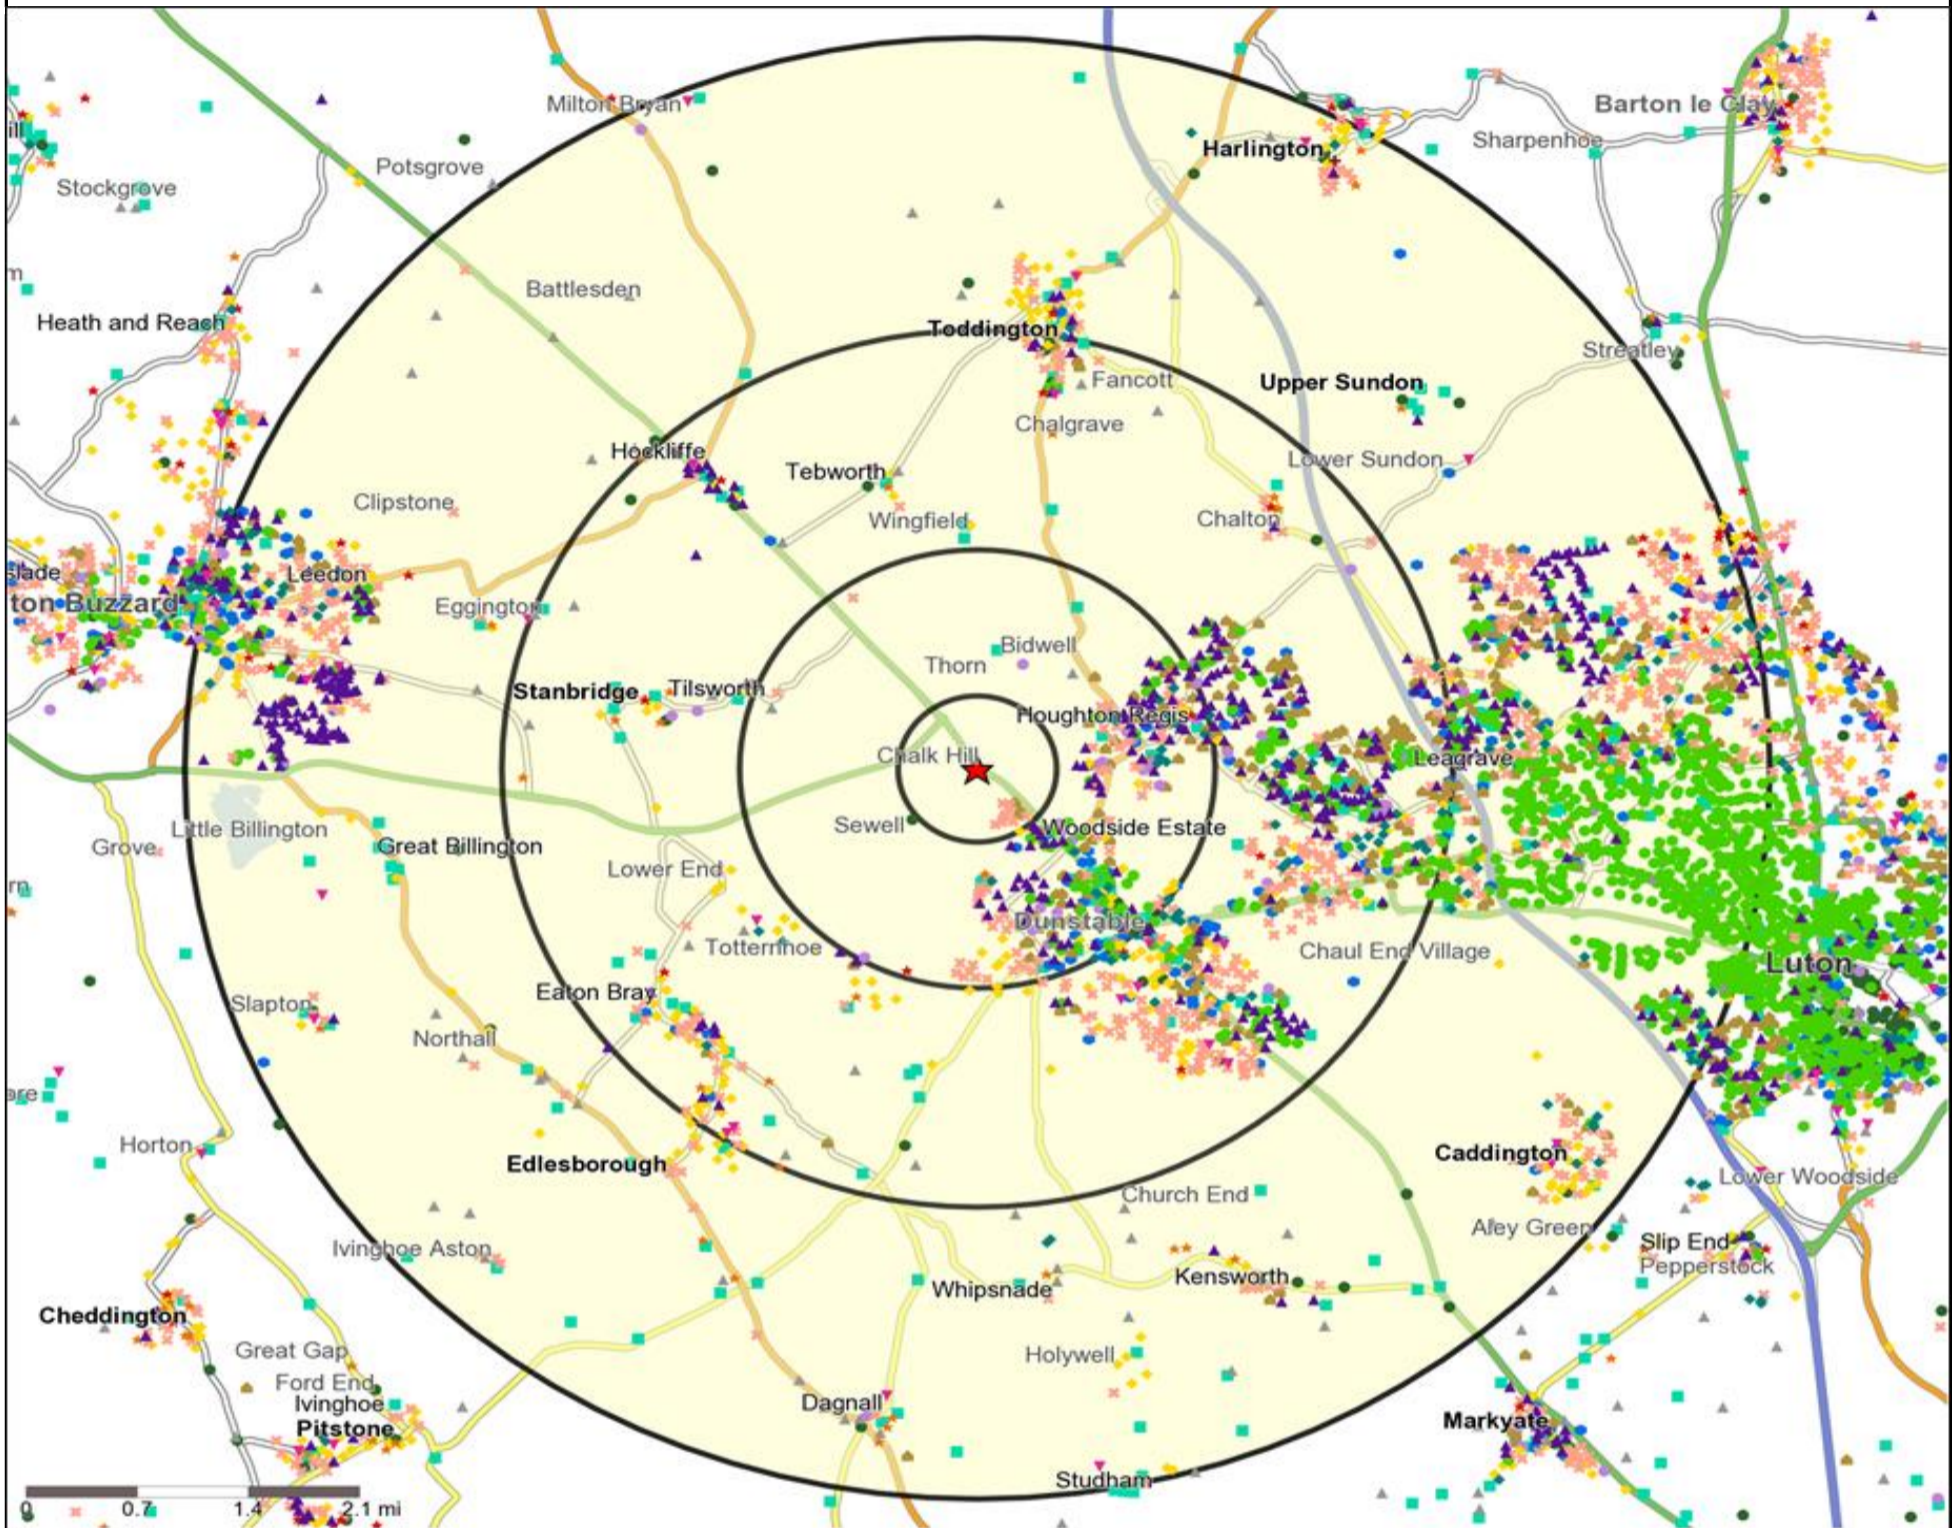

Mosaic UK Data Table (Residential)

	Count:	Index:
	0 - 0.5 Miles	0 - 0.5 Miles
A City Prosperity (18+)	0	0
B Prestige Positions (18+)	2	3
C Country Living (18+)	0	0
D Rural Reality (18+)	1	2
E Senior Security (18+)	154	219
F Suburban Stability (18+)	398	754
G Domestic Success (18+)	5	7
H Aspiring Homemakers (18+)	304	387
I Family Basics (18+)	0	0
J Transient Renters (18+)	0	0
K Municipal Challenge (18+)	0	0
L Vintage Value (18+)	0	0
M Modest Traditions (18+)	0	0
N Urban Cohesion (18+)	0	0
O Rental Hubs (18+)	0	0
Adults 18+ estimate 2015	864	100

Occasions Map and Data: WHITE LION, DUNSTABLE (202545)

Copyright Experian Ltd, HERE 2015. Ordnance Survey © Crown copyright 2015

- ★ Location
- 0.5, 1.5, 3 & 5 Mile Distance
- ~ Rivers, Canals and Lakes
- Occasions Types
- 01 Mine's a Pint
- ◆ 02 Early Doors
- 03 Everyday is Friday
- ▲ 04 Weekend Millionaires
- 05 Out On The Town
- ▲ 06 Business and Pleasure
- 07 Sporting Pints
- 08 Student Social
- ▲ 09 Leisurly Lunch
- ▲ 10 Wining and Dining
- ▲ 11 Household Outing
- ★ 12 Midweek Meal Deal
- ◆ 13 Date Night
- ★ 14 Birthday Treat
- + 15 Pre Show Meal

Reporting Category	0 - 0.5 Miles
Café / Wine Bar	0
Circuit Bar	0
Community Local	1
Dry Led	0
Branded Food Pub	0
Rural	0
Other	0
Total	1

Local Competition: WHITE LION, DUNSTABLE (202545)

List of Pubs (sorted by distance from Punch outlet) - Top 30 by Distance