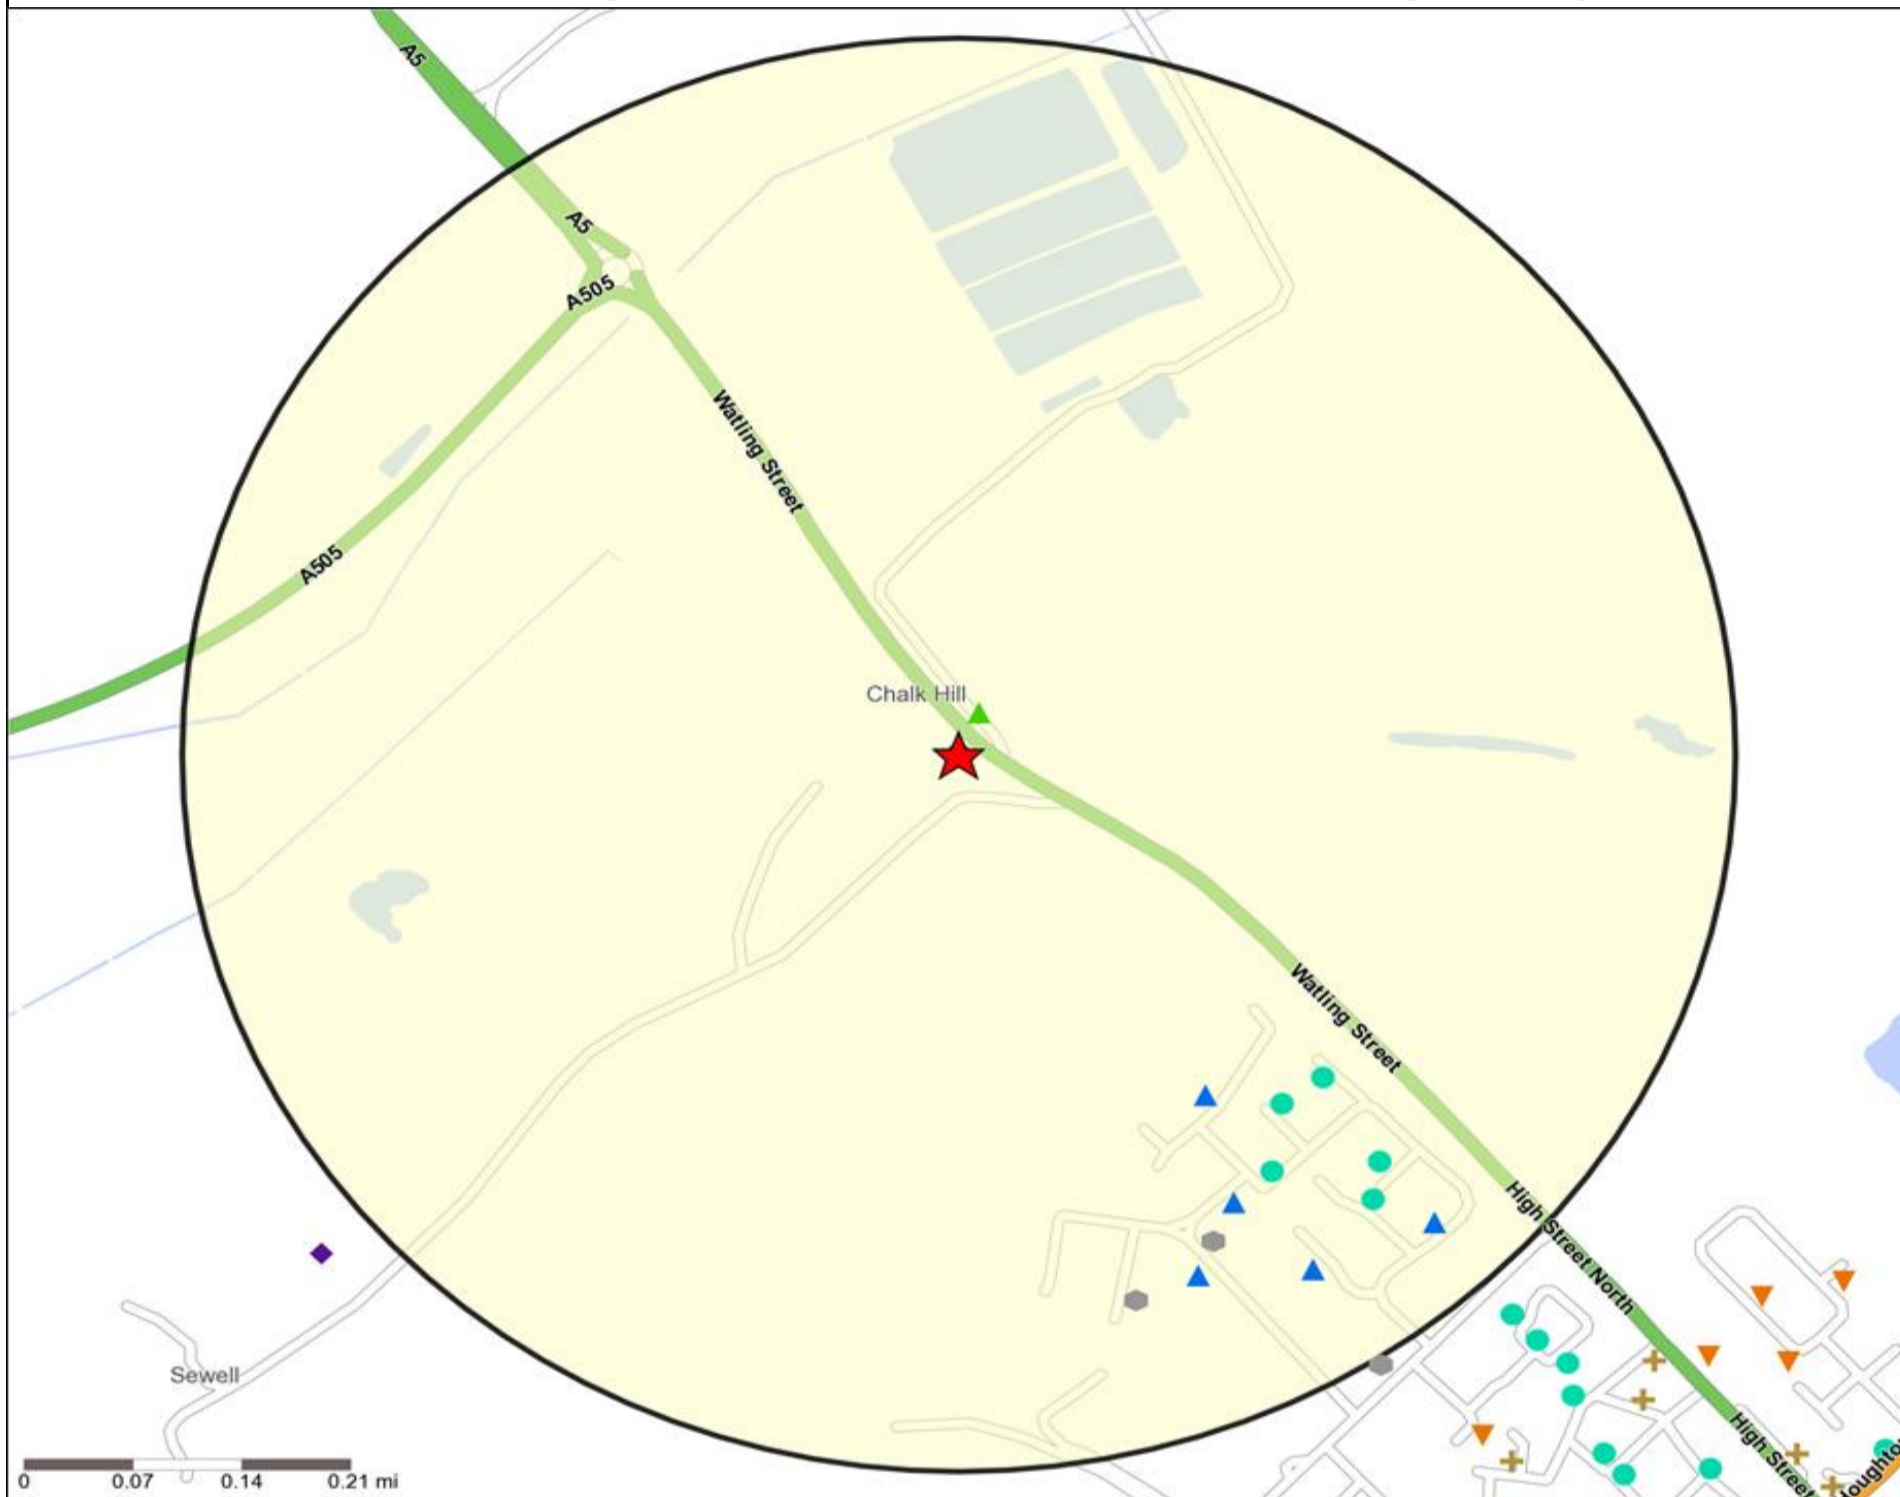

Mosaic UK Map and Data: WHITE LION, DUNSTABLE (202545)

Copyright Experian Ltd, HERE 2015. Ordnance Survey © Crown copyright 2015

Location	Mosaic UK Groups	D Rural Reality	H Aspiring Homemakers	L Vintage Value
0.5, 1.5, 3 & 5 Mile Distance	A City Prosperity	E Senior Security	I Family Basics	M Modest Traditions
Rivers, Canals and Lakes	B Prestige Positions	F Suburban Stability	J Transient Renters	N Urban Cohesion
	C Country Living	G Domestic Success	K Municipal Challenge	O Rental Hubs

Mosaic UK Data Table (Residential)

	Count:	Index:
	0 - 0.5 Miles	0 - 0.5 Miles
A City Prosperity (18+)	0	0
B Prestige Positions (18+)	2	3
C Country Living (18+)	0	0
D Rural Reality (18+)	1	2
E Senior Security (18+)	154	219
F Suburban Stability (18+)	398	754
G Domestic Success (18+)	5	7
H Aspiring Homemakers (18+)	304	387
I Family Basics (18+)	0	0
J Transient Renters (18+)	0	0
K Municipal Challenge (18+)	0	0
L Vintage Value (18+)	0	0
M Modest Traditions (18+)	0	0
N Urban Cohesion (18+)	0	0
O Rental Hubs (18+)	0	0
Adults 18+ estimate 2015	864	100