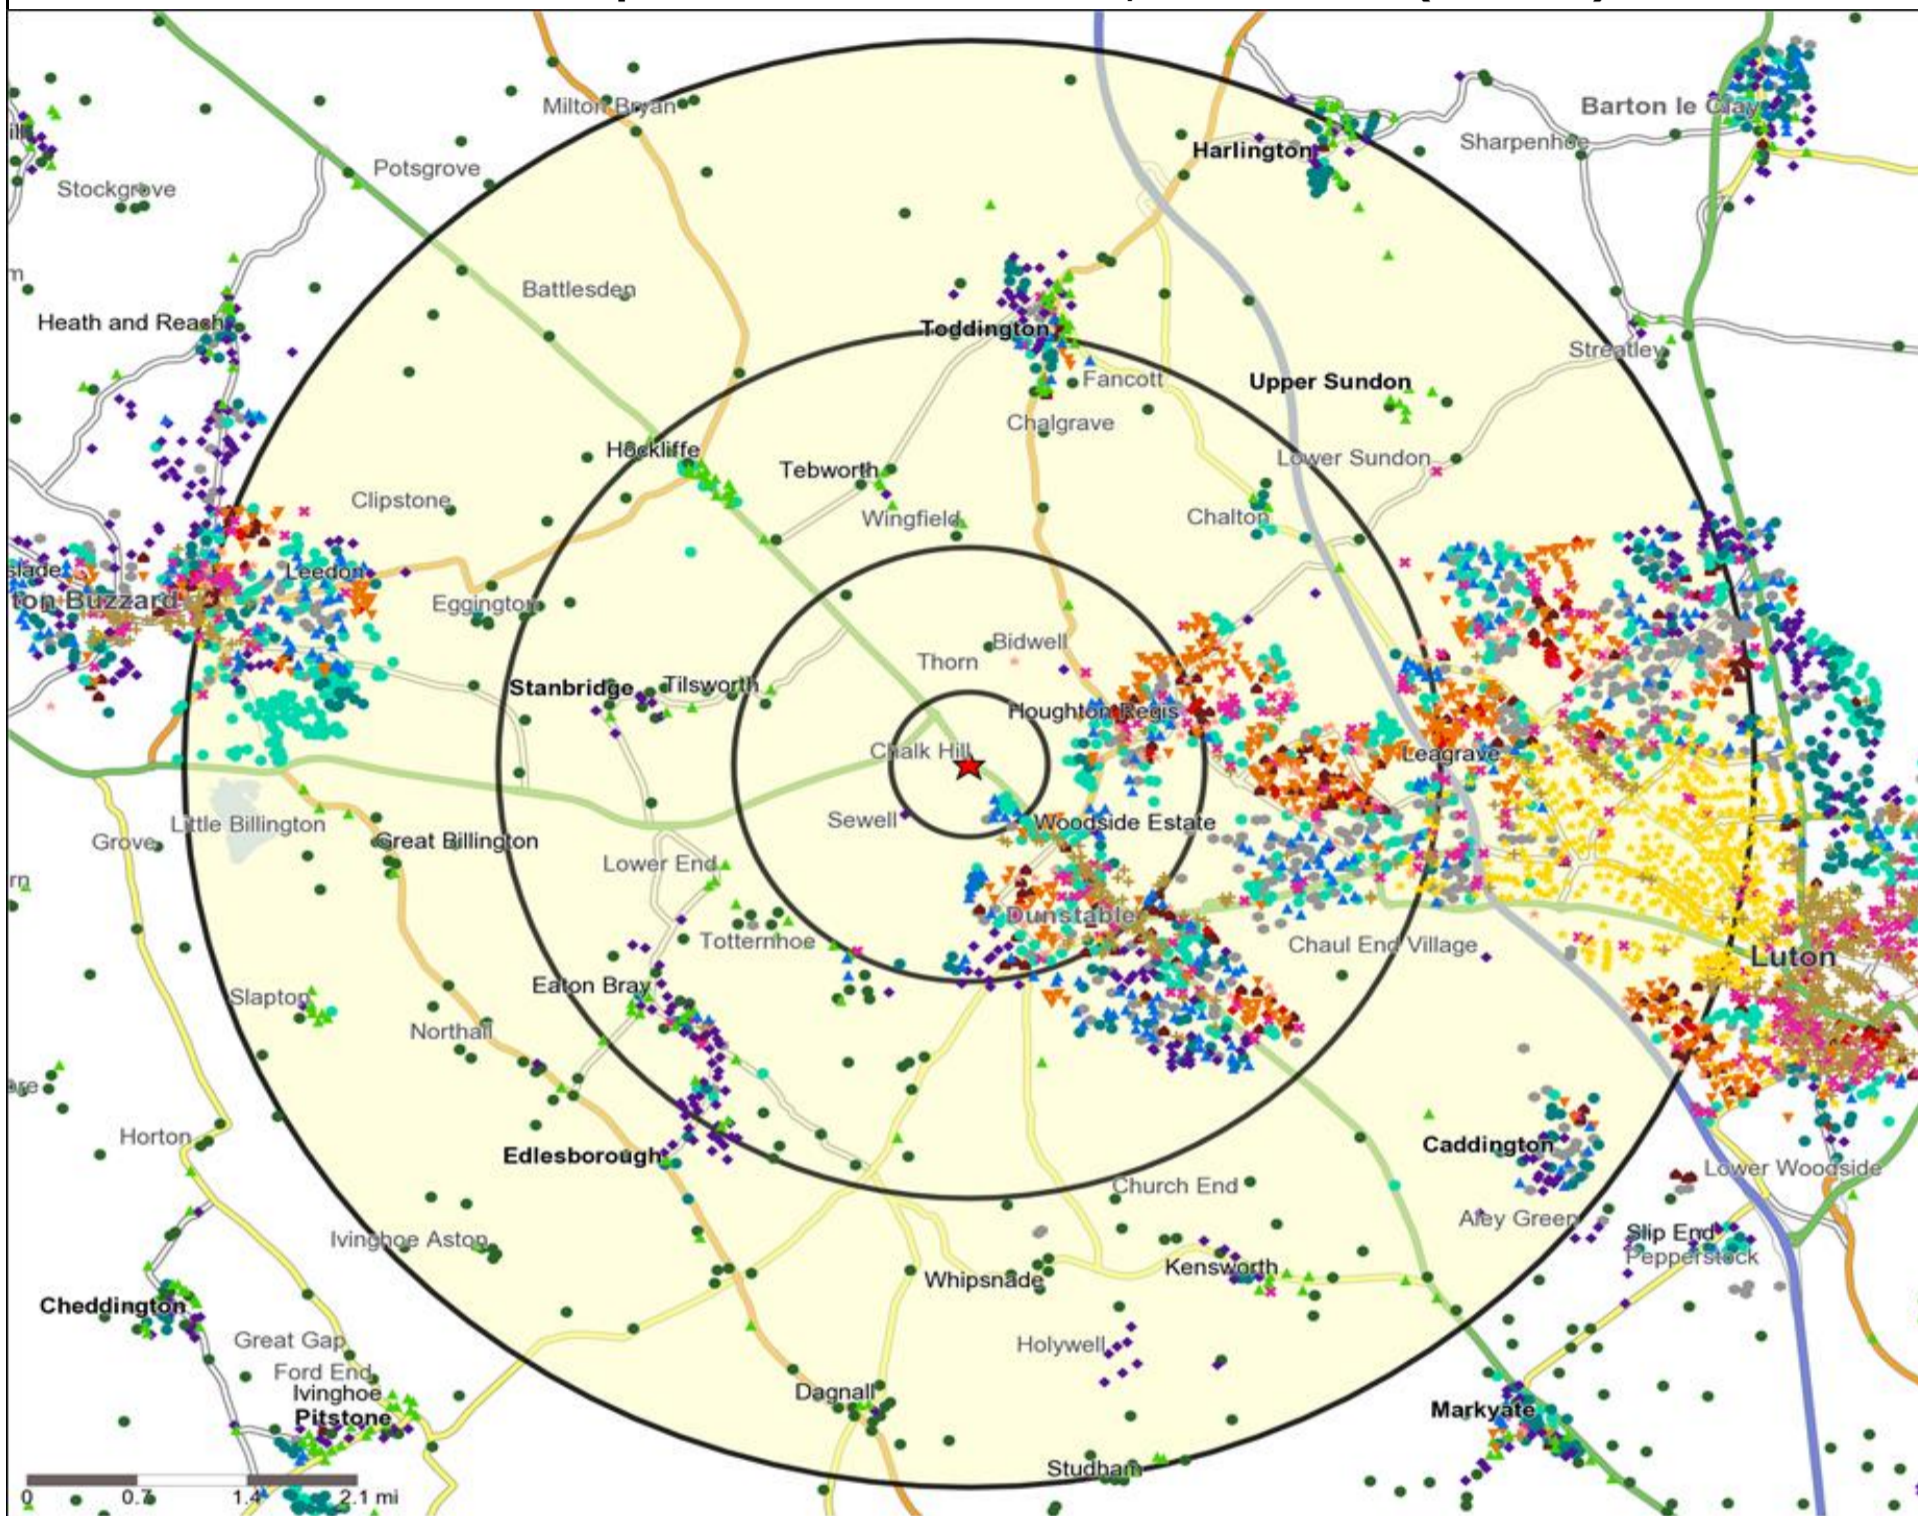

Mosaic UK Map and Data: WHITE LION, DUNSTABLE (202545)

Copyright Experian Ltd, HERE 2015. Ordnance Survey © Crown copyright 2015

- ★ Location
- 0.5, 1.5, 3 & 5 Mile Distance
- ~ Rivers, Canals and Lakes
- Mosaic UK Groups
- A City Prosperity
- B Prestige Positions
- C Country Living
- ▲ D Rural Reality
- E Senior Security
- ▲ F Suburban Stability
- G Domestic Success
- H Aspiring Homemakers
- ▼ I Family Basics
- ✕ J Transient Renters
- K Municipal Challenge
- L Vintage Value
- ★ M Modest Traditions
- ★ N Urban Cohesion
- + O Rental Hubs

Mosaic UK Data Table (Residential)

	Count:					Index:				
	0 - 0.5 Miles	0 - 1.5 Miles	0 - 3.0 Miles	0 - 5.0 Miles	15 Min Drivetime	0 - 0.5	0 - 1.5	0 - 3.0	0 - 5.0	15 Min Drivetime
A City Prosperity (18+)	0	1	2	2	2	0	0	0	0	0
B Prestige Positions (18+)	2	794	3,813	7,870	12,840	3	61	83	70	123
C Country Living (18+)	0	77	1,579	3,947	6,563	0	6	36	37	66
D Rural Reality (18+)	1	111	2,220	4,310	8,622	2	9	51	40	87
E Senior Security (18+)	154	1,477	6,369	16,430	12,687	219	102	125	131	109
F Suburban Stability (18+)	398	1,722	7,028	12,460	12,631	754	158	183	132	145
G Domestic Success (18+)	5	622	2,780	7,223	10,961	7	41	53	56	91
H Aspiring Homemakers (18+)	304	4,445	11,234	22,847	21,729	387	274	196	163	167
I Family Basics (18+)	0	2,853	10,443	19,068	15,119	0	221	230	171	147
J Transient Renters (18+)	0	936	4,203	9,143	7,773	0	91	116	103	94
K Municipal Challenge (18+)	0	165	603	2,805	1,651	0	16	16	31	20
L Vintage Value (18+)	0	1,567	4,398	7,262	6,322	0	139	111	75	70
M Modest Traditions (18+)	0	1,164	3,220	5,862	4,615	0	137	108	80	68
N Urban Cohesion (18+)	0	3	626	27,288	12,775	0	0	19	338	171
O Rental Hubs (18+)	0	1,911	4,298	7,671	8,388	0	139	89	65	76
Adults 18+ estimate 2015	864	17,848	62,816	154,188	142,678	100	100	100	100	100