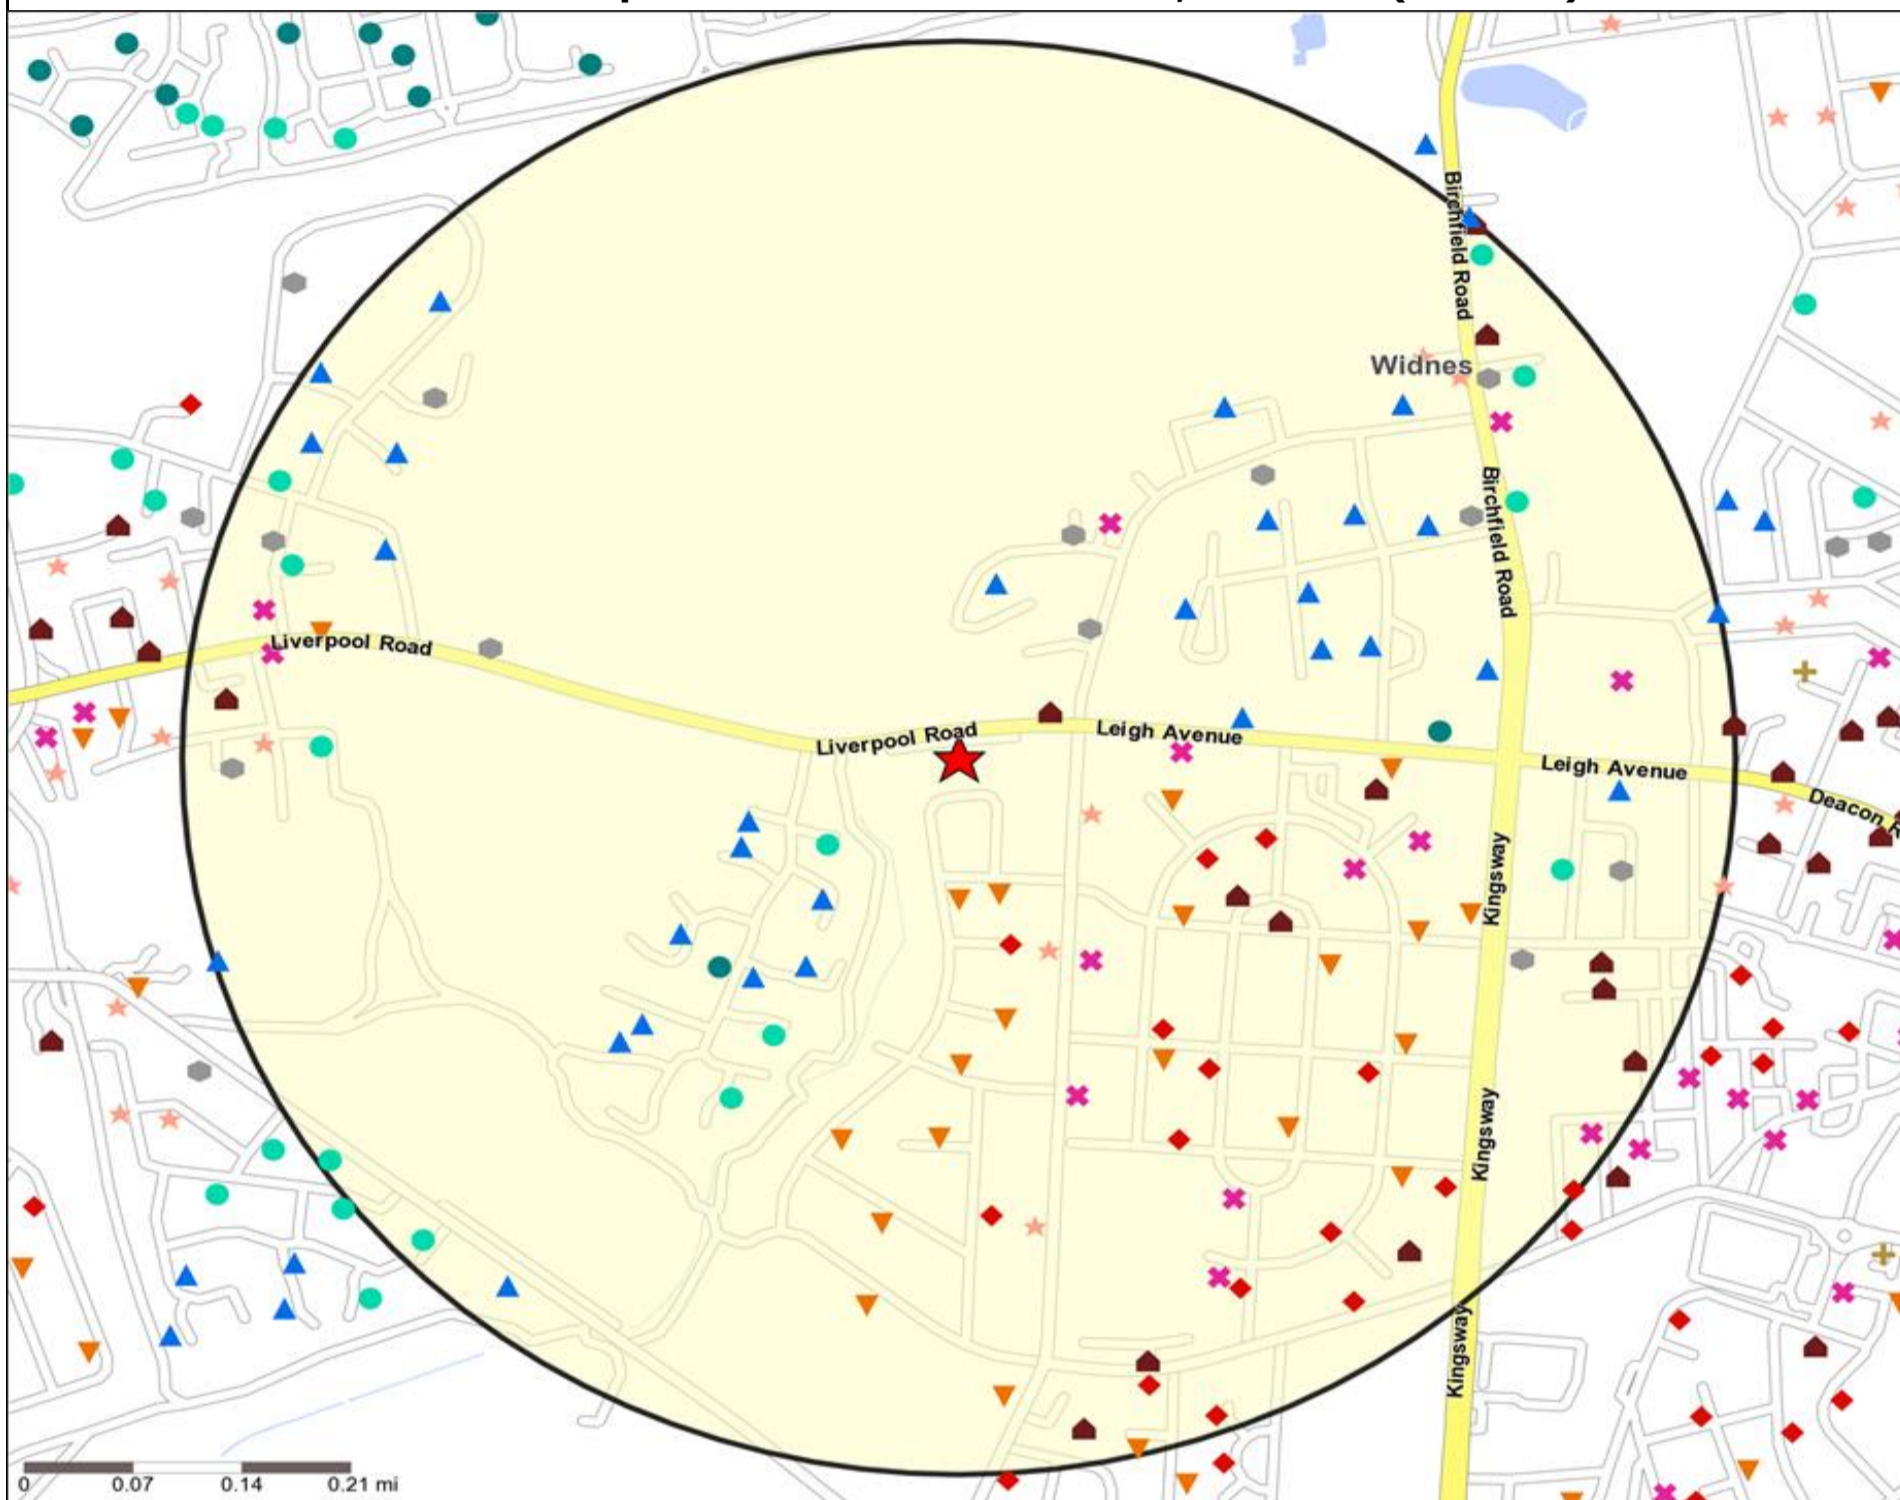

Mosaic UK Map and Data: ALBION HOTEL, WIDNES (374293)

Copyright Experian Ltd, HERE 2015. Ordnance Survey © Crown copyright 2015

Location	Mosaic UK Groups	D Rural Reality	H Aspiring Homemakers	L Vintage Value
0.5, 1.5, 3 & 5 Mile Distance	A City Prosperity	E Senior Security	I Family Basics	M Modest Traditions
Rivers, Canals and Lakes	B Prestige Positions	F Suburban Stability	J Transient Renters	N Urban Cohesion
	C Country Living	G Domestic Success	K Municipal Challenge	O Rental Hubs

Mosaic UK Data Table (Residential)

	Count:	Index:
	0 - 0.5 Miles	0 - 0.5 Miles
A City Prosperity (18+)	0	0
B Prestige Positions (18+)	0	0
C Country Living (18+)	0	0
D Rural Reality (18+)	0	0
E Senior Security (18+)	507	127
F Suburban Stability (18+)	1,034	344
G Domestic Success (18+)	93	22
H Aspiring Homemakers (18+)	441	98
I Family Basics (18+)	1,114	314
J Transient Renters (18+)	316	111
K Municipal Challenge (18+)	781	270
L Vintage Value (18+)	336	108
M Modest Traditions (18+)	297	127
N Urban Cohesion (18+)	0	0
O Rental Hubs (18+)	1	0
Adults 18+ estimate 2015	4,920	100