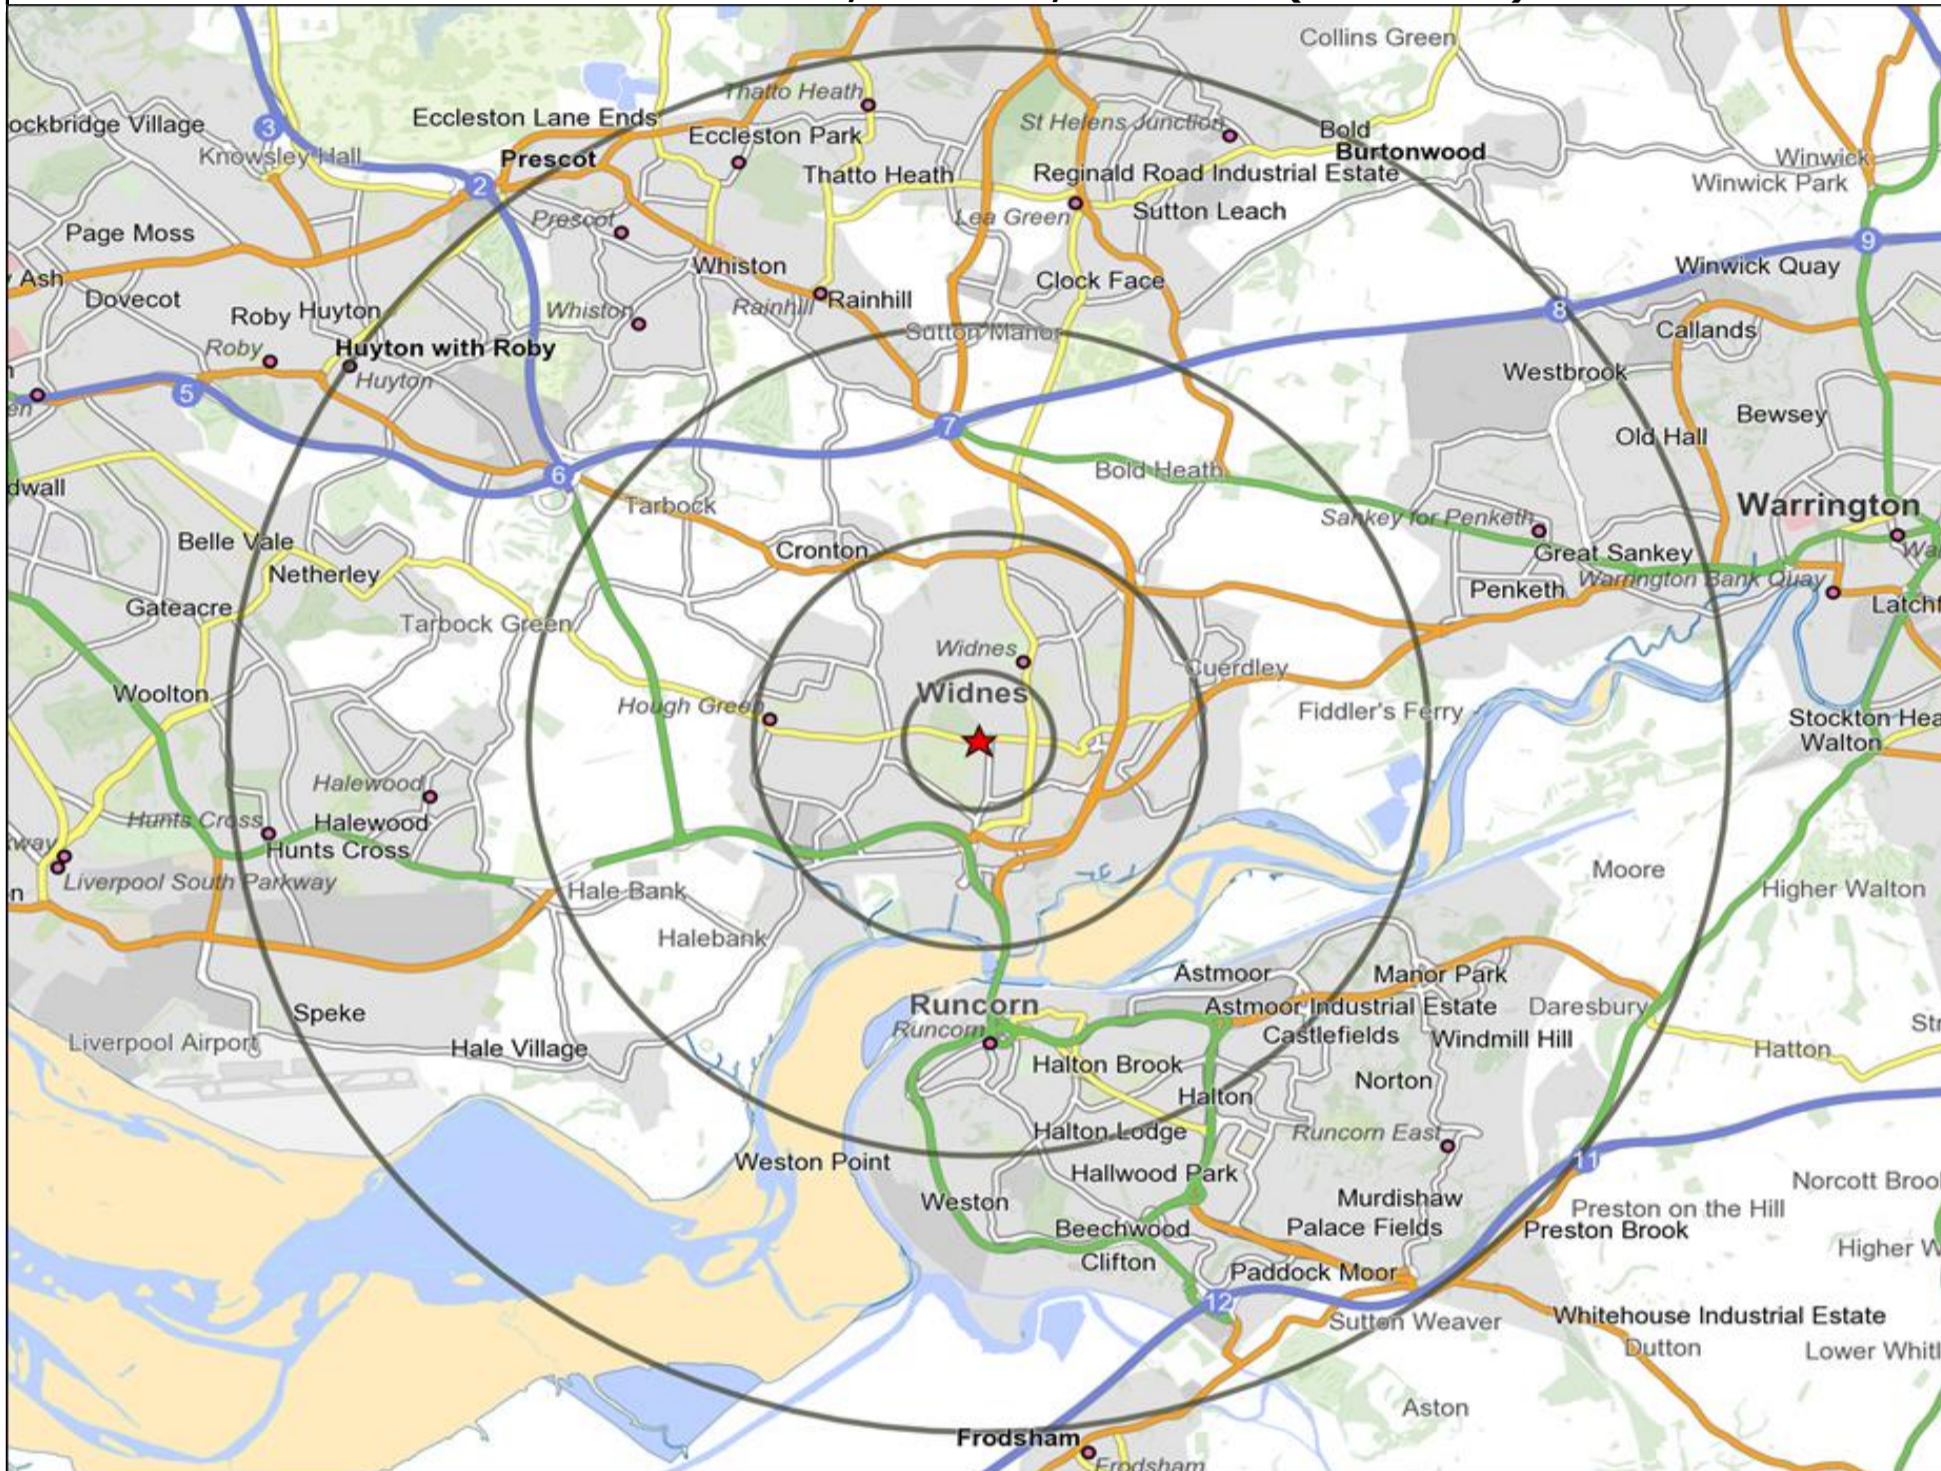

**Customer Profile Report for ALBION HOTEL, WIDNES (Punch Outlet Number: 374293)
1 LIVERPOOL ROAD, WIDNES, WA8 7ER (WA 8 7ER)**

Copyright Experian Ltd, HERE 2015. Ordnance Survey © Crown copyright 2015

★ Location   ○ 0.5, 1.5, 3 & 5 Mile Distance

Age Data Table

	Count:					Index:				
	0 - 0.5 Miles	0 - 1.5 Miles	0 - 3.0 Miles	0 - 5.0 Miles	15 Min Drivetime	0 - 0.5 Miles	0 - 1.5 Miles	0 - 3.0 Miles	0 - 5.0 Miles	15 Min Drivetime
0-15	1,269	10,081	16,762	60,109	56,721	106	103	100	103	103
16-17	185	1,226	1,941	7,519	7,025	125	101	94	104	103
18-24	568	4,544	7,558	25,056	24,484	98	96	94	89	92
25-34	763	6,822	11,647	39,658	37,607	88	96	96	94	94
35-44	755	6,206	10,761	38,481	35,718	93	94	95	98	96
45-54	963	7,842	12,940	45,170	42,635	106	106	103	103	102
55-64	755	6,013	10,749	38,183	36,533	105	102	107	109	110
65+	1,119	9,447	16,644	55,658	53,036	97	101	104	100	100
Population estimate 2015	6,377	52,181	89,002	309,834	293,759	100	100	100	100	100

Ethnicity - Census 2011

	Count:					%:				
	0 - 0.5 Miles	0 - 1.5 Miles	0 - 3.0 Miles	0 - 5.0 Miles	15 Min Drivetime	0 - 0.5 Miles	0 - 1.5 Miles	0 - 3.0 Miles	0 - 5.0 Miles	15 Min Drivetime
White	6,456	50,092	85,258	294,479	280,059	98%	98%	98%	97%	97%
Mixed / Multiple Ethnic Groups	64	487	848	3,451	3,293	1%	1%	1%	1%	1%
Asian / Asian British	40	403	707	4,033	3,467	1%	1%	1%	1%	1%
Black / African / Caribbean / Black British	10	89	185	1,022	1,009	0%	0%	0%	0%	0%
Other Ethnic Group	28	101	148	523	505	0%	0%	0%	0%	0%
All People (Ethnic Group)	6,598	51,172	87,146	303,508	288,333	100	100	100	100	100