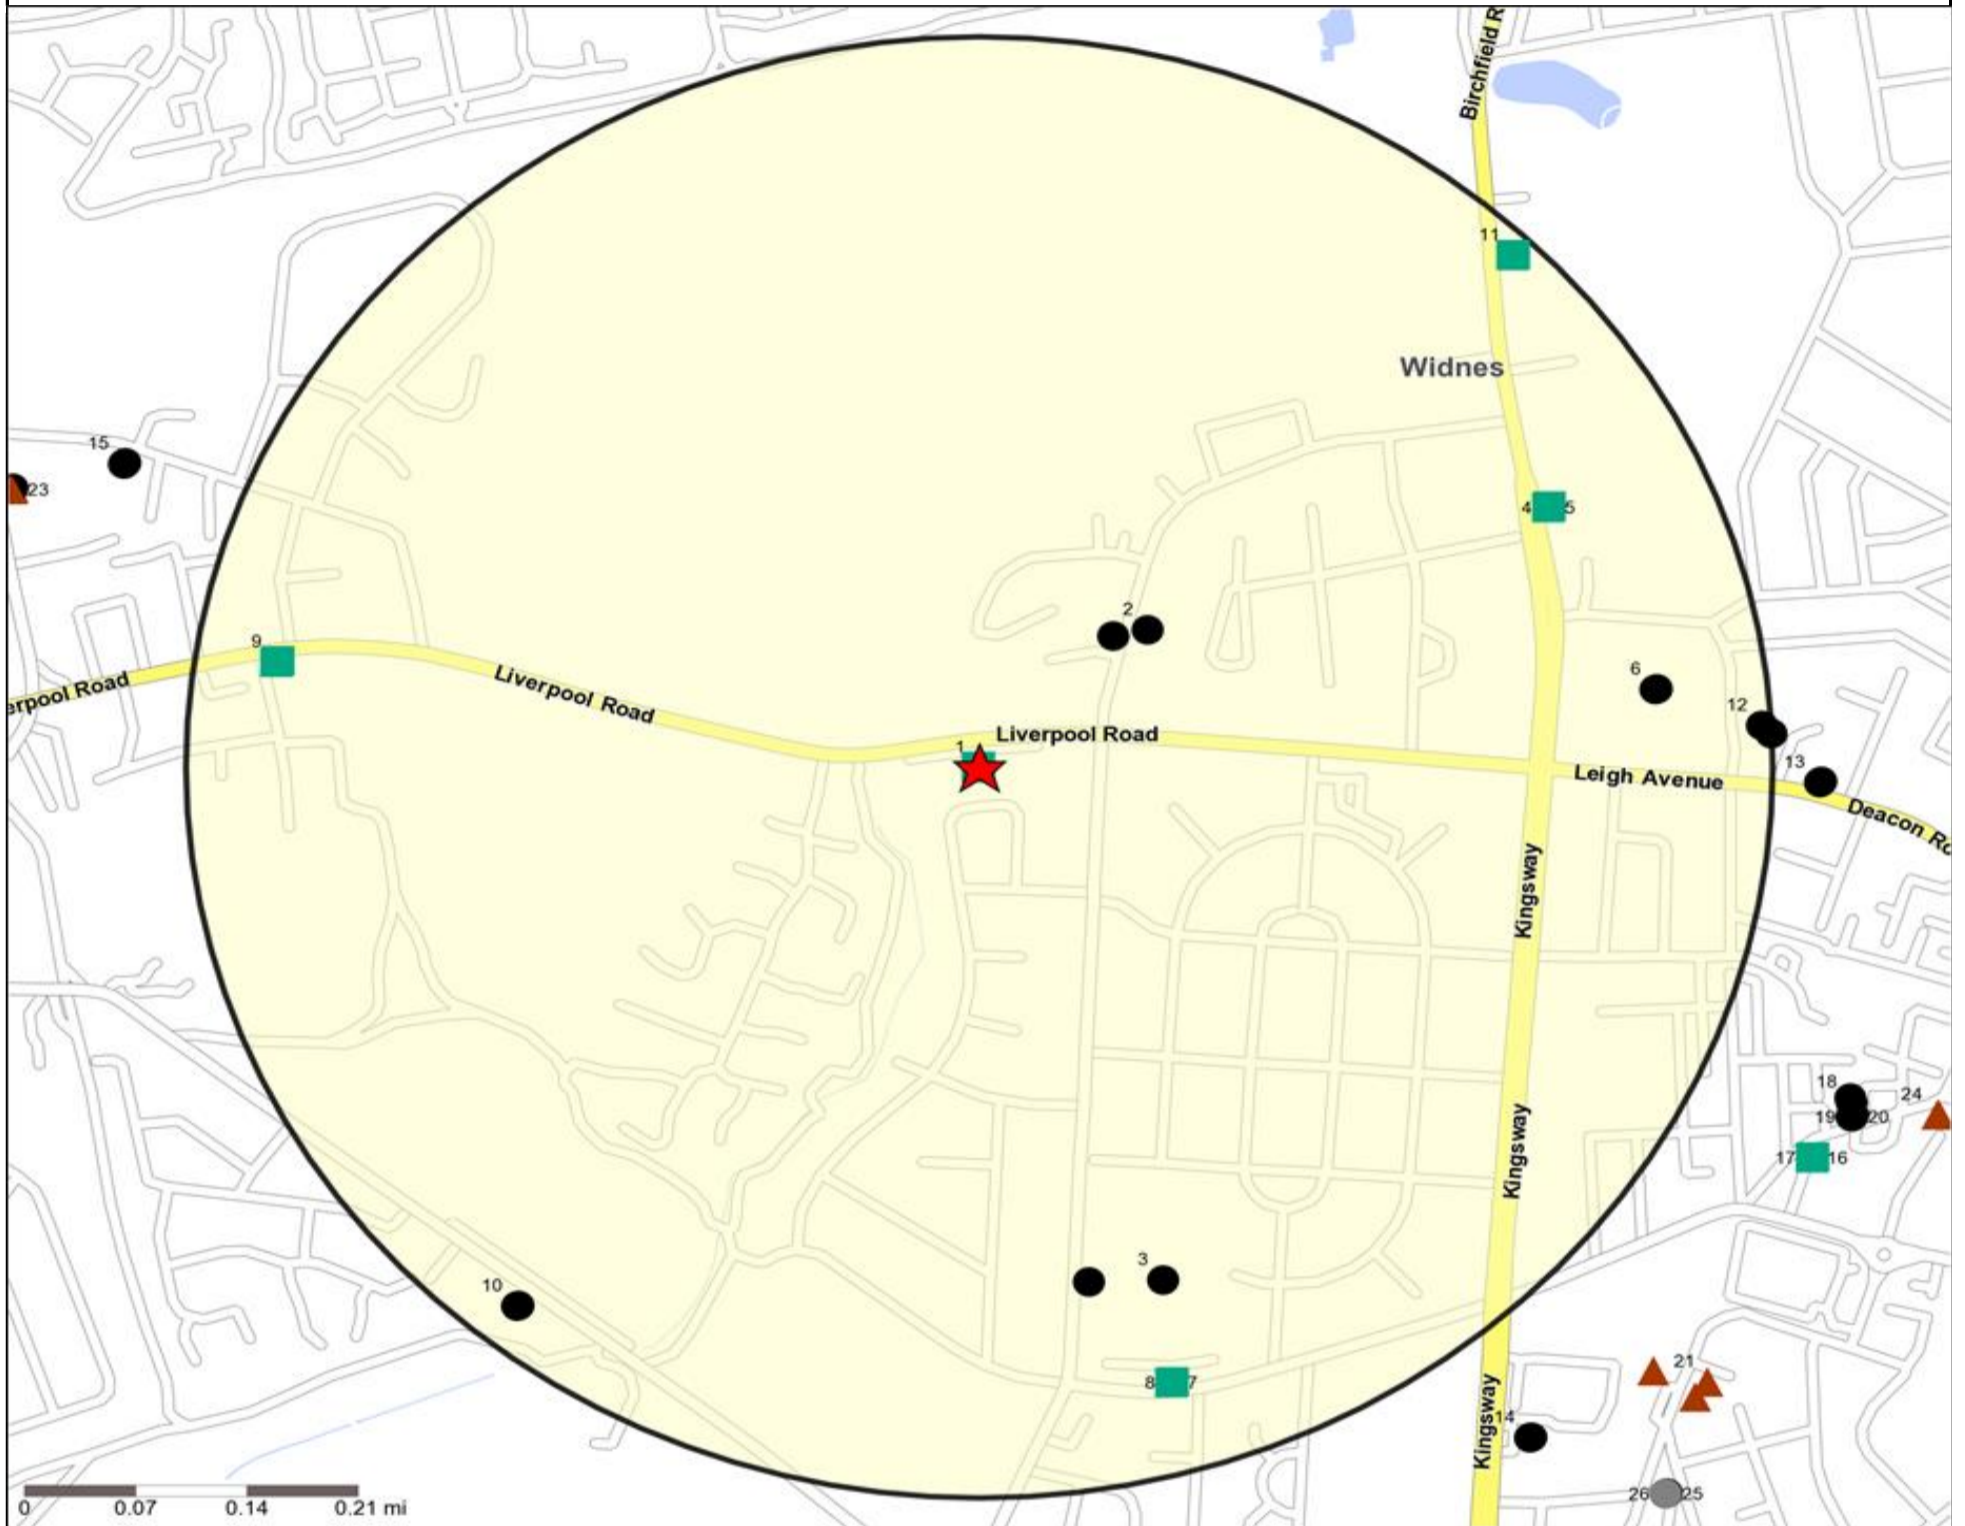

Competition Map and Data: ALBION HOTEL, WIDNES (374293)

Numbers on competition points relate to the distance ranking in the competition table on page 7. Copyright Experian Ltd, HERE 2015. Ordnance Survey © Crown copyright 2015

- Location
- Branded Food
- Dry Led
- Café / Wine Bar
- Other
- 0.5, 1.5, 3 & 5 Mile Distance
- Circuit Bar
- Rural Character
- Rivers, Canals and Lakes
- Community Local

Competition Type Summary Table

Reporting Category	0 - 0.5 Miles
Café / Wine Bar	0
Circuit Bar	0
Community Local	5
Dry Led	0
Branded Food Pub	0
Rural	0
Other	7
Total	12