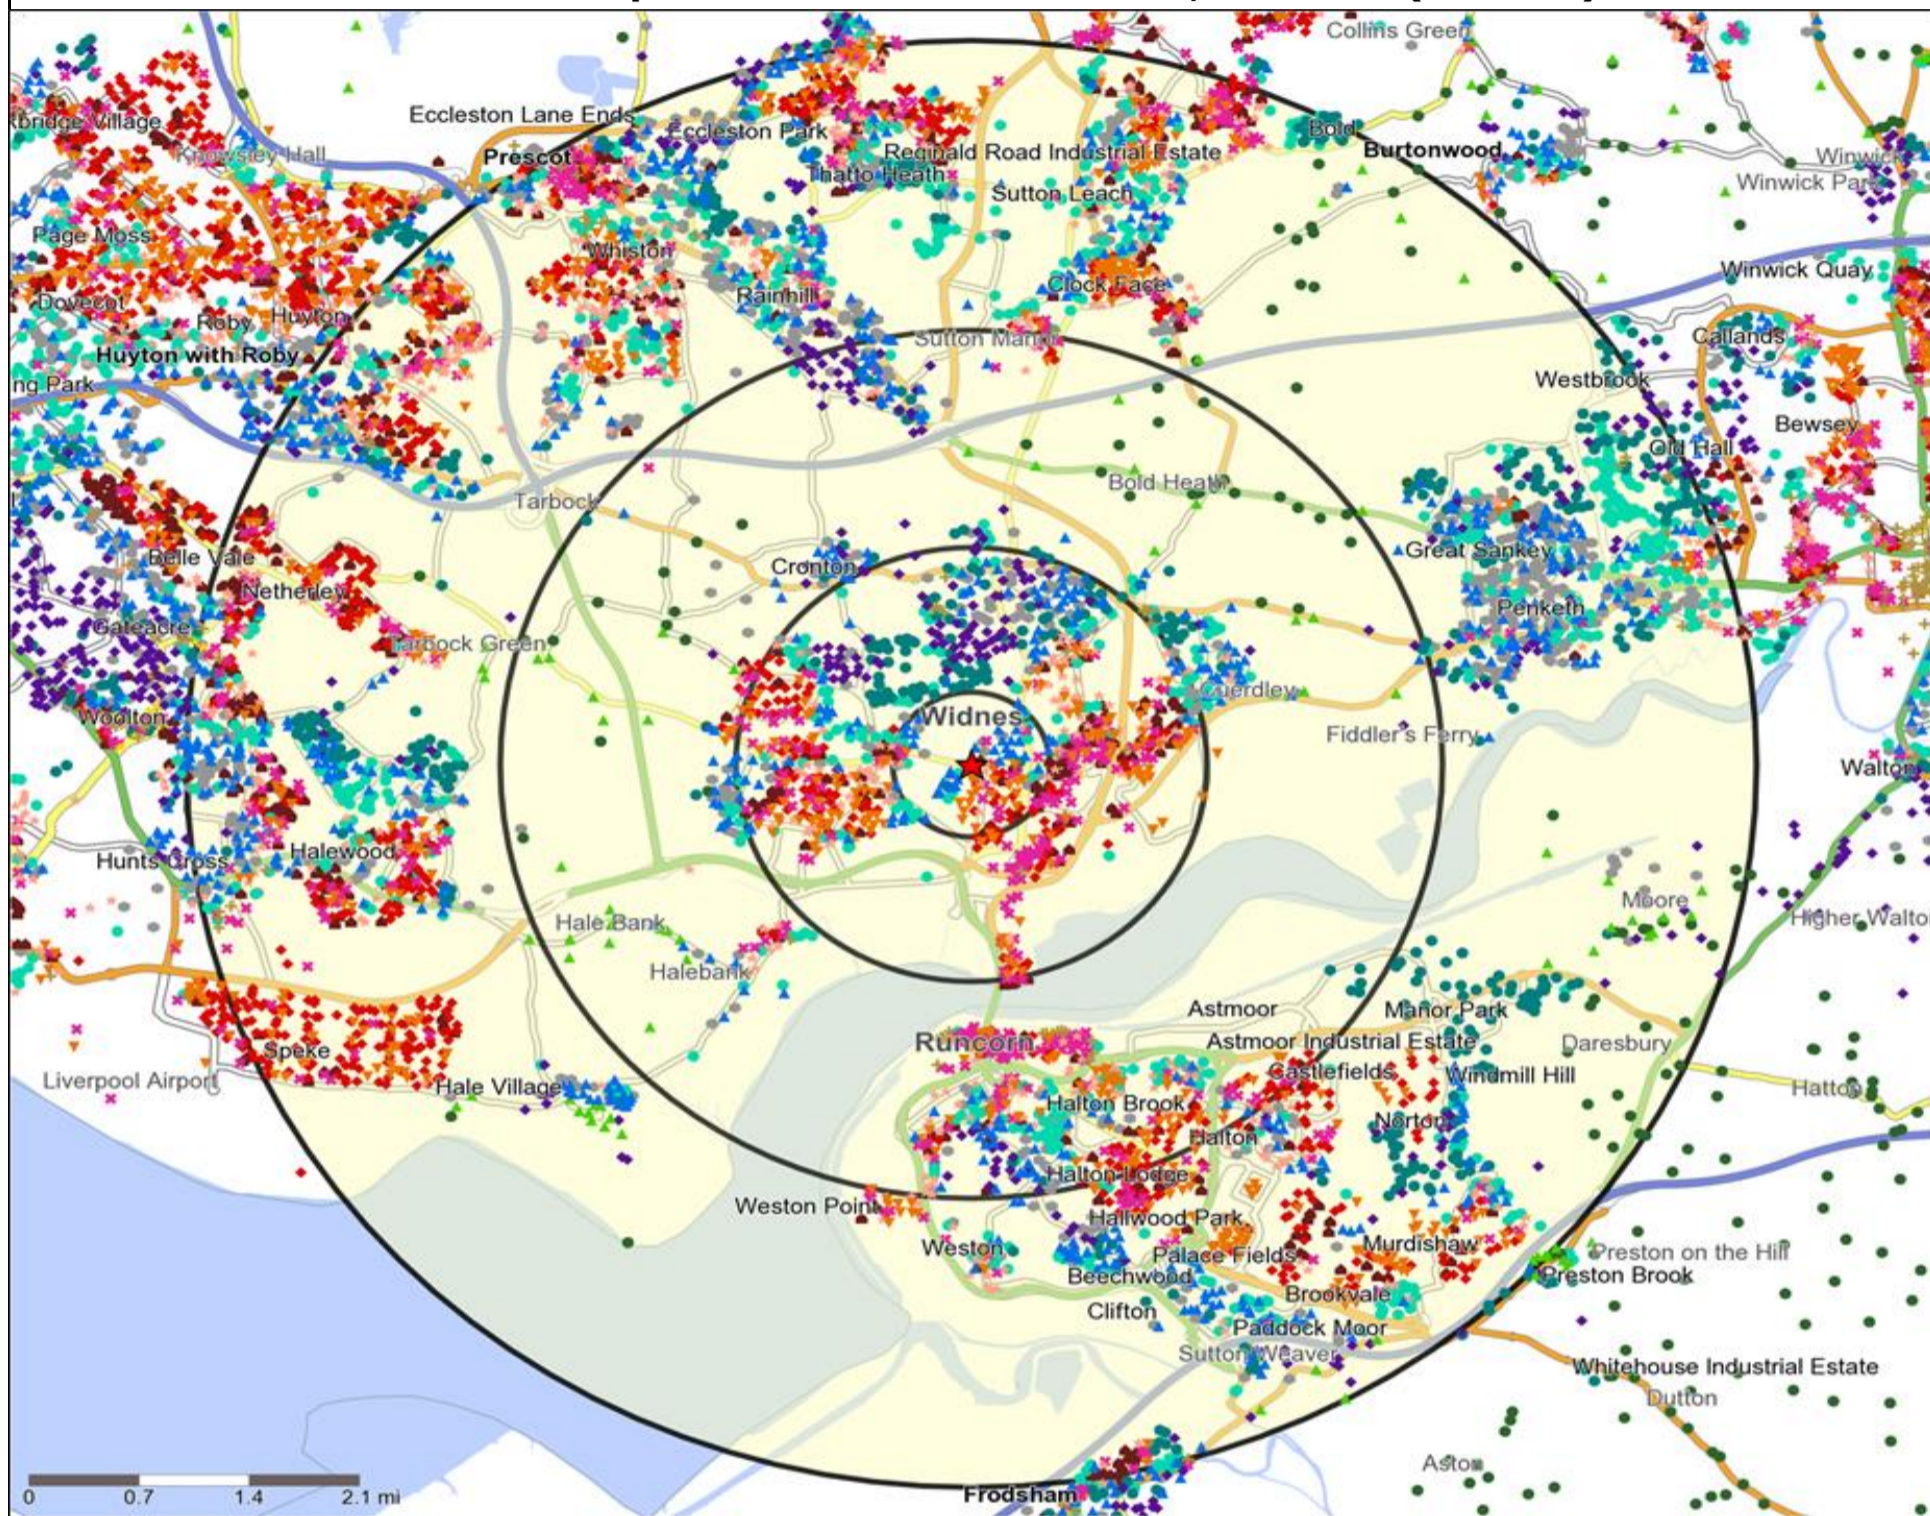

★ Location ○ 0.5, 1.5, 3 & 5 Mile Distance

Age Data Table

	Count:					Index:				
	0 - 0.5 Miles	0 - 1.5 Miles	0 - 3.0 Miles	0 - 5.0 Miles	15 Min Drivetime	0 - 0.5 Miles	0 - 1.5 Miles	0 - 3.0 Miles	0 - 5.0 Miles	15 Min Drivetime
0-15	1,269	10,081	16,762	60,109	56,721	106	103	100	103	103
16-17	185	1,226	1,941	7,519	7,025	125	101	94	104	103
18-24	568	4,544	7,558	25,056	24,484	98	96	94	89	92
25-34	763	6,822	11,647	39,658	37,607	88	96	96	94	94
35-44	755	6,206	10,761	38,481	35,718	93	94	95	98	96
45-54	963	7,842	12,940	45,170	42,635	106	106	103	103	102
55-64	755	6,013	10,749	38,183	36,533	105	102	107	109	110
65+	1,119	9,447	16,644	55,658	53,036	97	101	104	100	100
Population estimate 2015	6,377	52,181	89,002	309,834	293,759	100	100	100	100	100

Mosaic UK Map and Data: ALBION HOTEL, WIDNES (374293)

Copyright Experian Ltd, HERE 2015. Ordnance Survey © Crown copyright 2015

- ★ Location
- 0.5, 1.5, 3 & 5 Mile Distance
- ~ Rivers, Canals and Lakes
- ▲ D Rural Reality
- E Senior Security
- ▲ F Suburban Stability
- G Domestic Success
- H Aspiring Homemakers
- ▼ I Family Basics
- ✕ J Transient Renters
- ◆ K Municipal Challenge
- L Vintage Value
- ★ M Modest Traditions
- ★ N Urban Cohesion
- + O Rental Hubs

- Location
- Branded Food
- Dry Led
- Café / Wine Bar
- Other
- 0.5, 1.5, 3 & 5 Mile Distance
- Circuit Bar
- Rural Character
- Rivers, Canals and Lakes
- Community Local

Competition Type Summary Table

Reporting Category	0 - 0.5 Miles
Café / Wine Bar	0
Circuit Bar	0
Community Local	5
Dry Led	0
Branded Food Pub	0
Rural	0
Other	7
Total	12

Local Competition: ALBION HOTEL, WIDNES (374293)

List of Pubs (sorted by distance from Punch outlet) - Top 30 by Distance