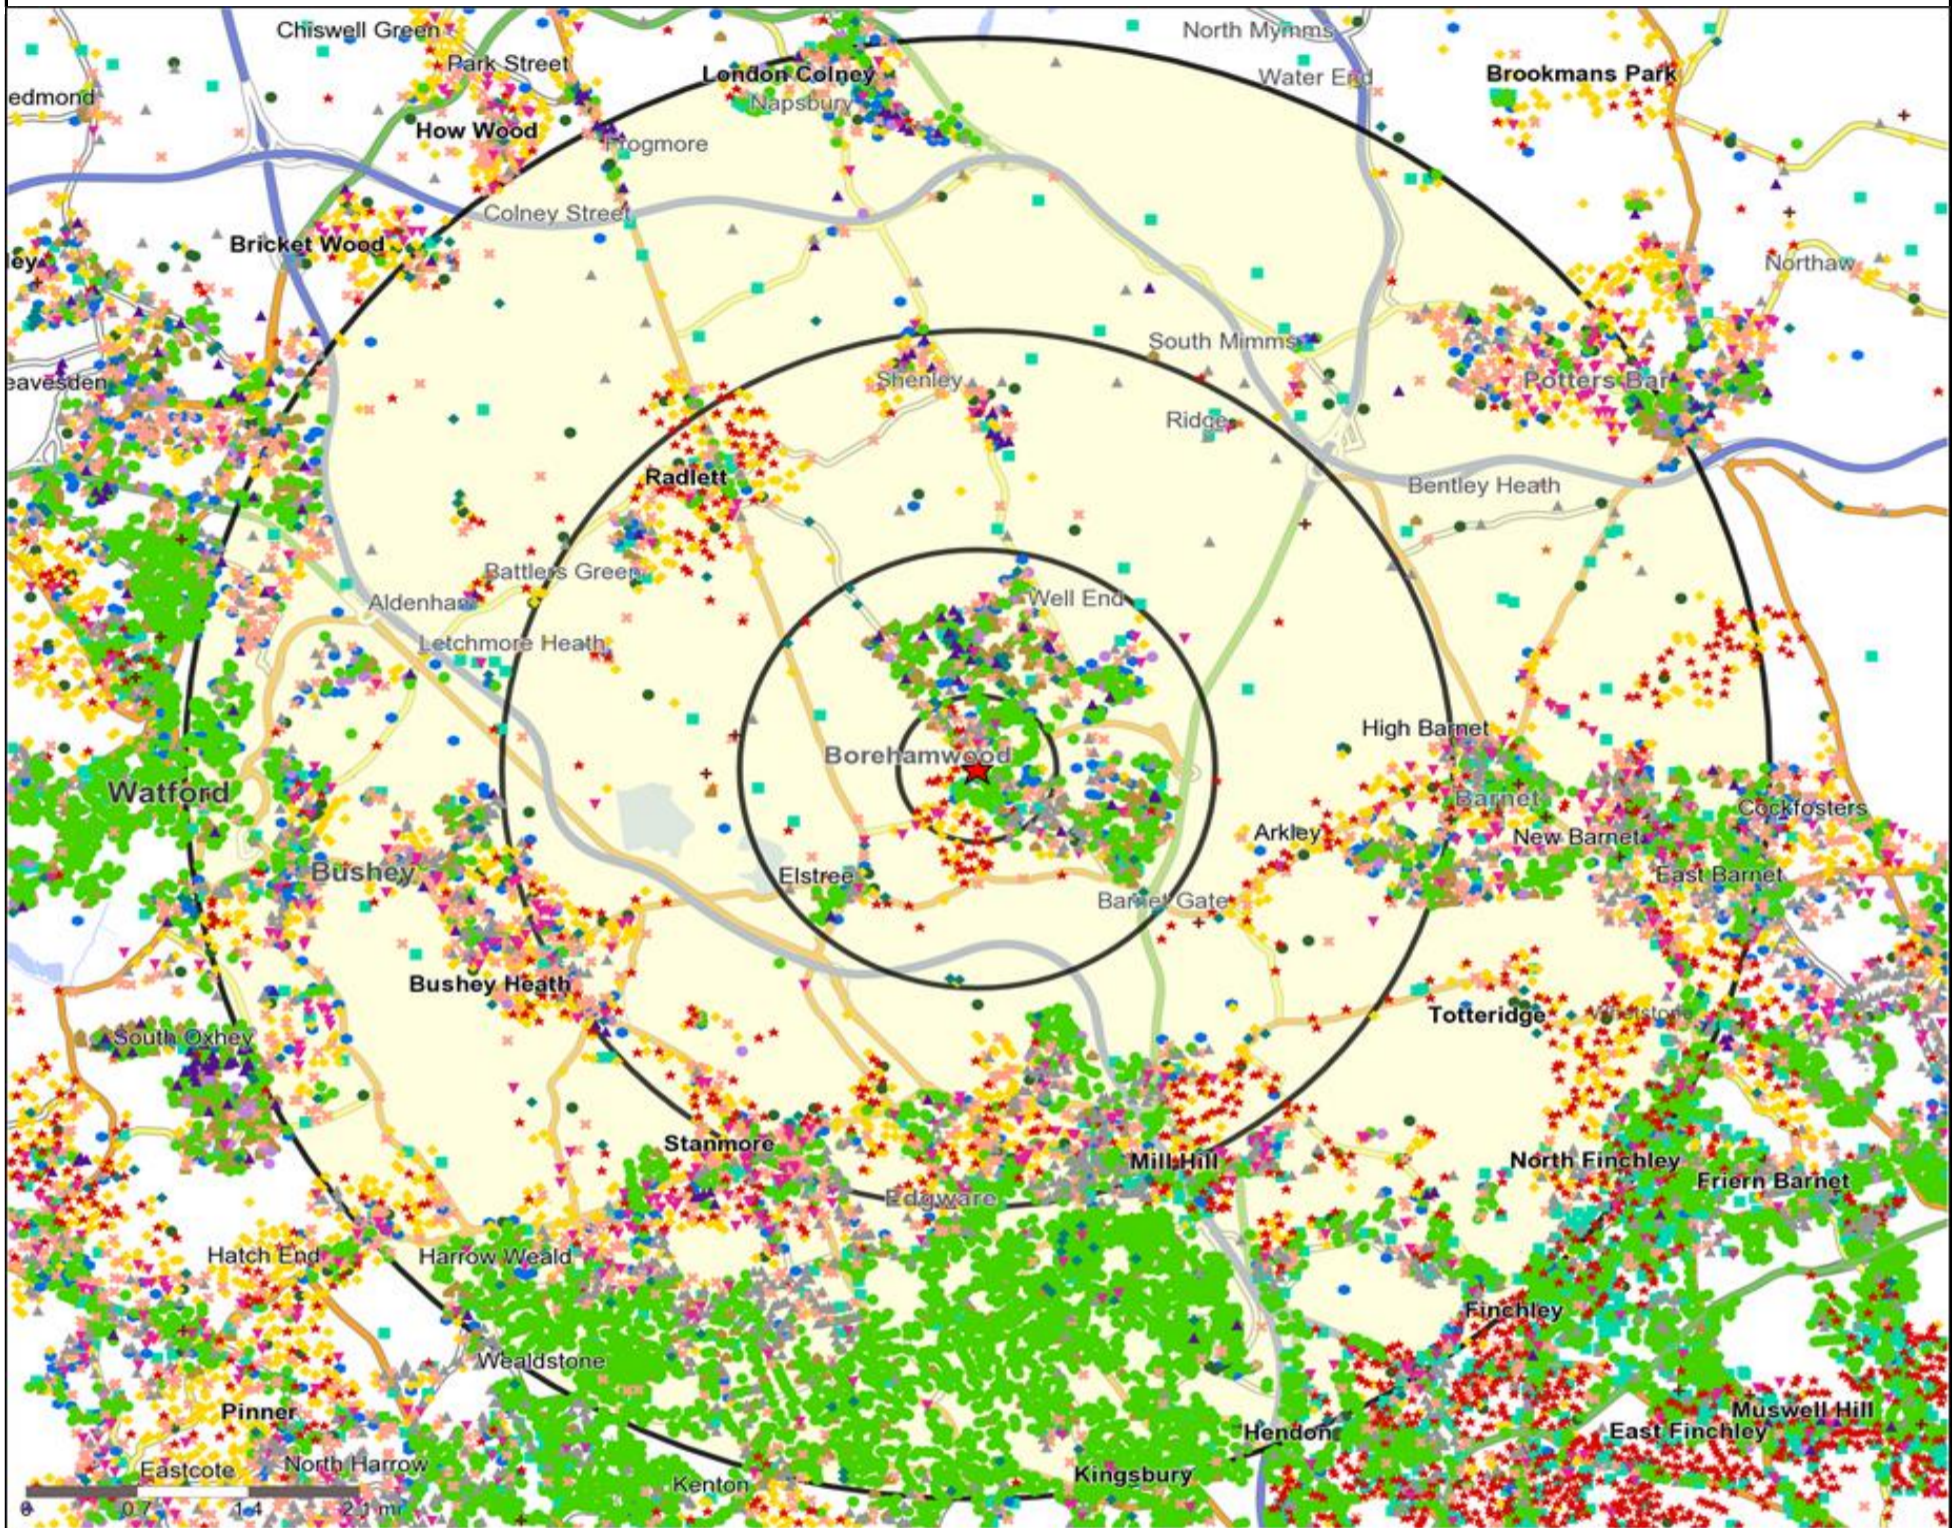

Mosaic UK Map and Data: WELLINGTON, BOREHAMWOOD (203569)

Copyright Experian Ltd, HERE 2015. Ordnance Survey © Crown copyright 2015

- Location
- 0.5, 1.5, 3 & 5 Mile Distance
- Rivers, Canals and Lakes
- Mosaic UK Groups**
- A City Prosperity
- D Rural Reality
- E Senior Security
- H Aspiring Homemakers
- I Family Basics
- L Vintage Value
- B Prestige Positions
- F Suburban Stability
- J Transient Renters
- N Urban Cohesion
- C Country Living
- G Domestic Success
- K Municipal Challenge
- O Rental Hubs

Mosaic UK Data Table (Residential)

	Count:	Index:
	0 - 0.5 Miles	0 - 0.5 Miles
A City Prosperity (18+)	100	34
B Prestige Positions (18+)	1,199	235
C Country Living (18+)	0	0
D Rural Reality (18+)	0	0
E Senior Security (18+)	101	18
F Suburban Stability (18+)	0	0
G Domestic Success (18+)	1,661	282
H Aspiring Homemakers (18+)	303	47
I Family Basics (18+)	214	42
J Transient Renters (18+)	11	3
K Municipal Challenge (18+)	247	60
L Vintage Value (18+)	153	35
M Modest Traditions (18+)	0	0
N Urban Cohesion (18+)	782	213
O Rental Hubs (18+)	2,242	415
Adults 18+ estimate 2015	7,013	100

Occasions Map and Data: WELLINGTON, BOREHAMWOOD (203569)

Copyright Experian Ltd, HERE 2015. Ordnance Survey © Crown copyright 2015

- ★ Location
- 0.5, 1.5, 3 & 5 Mile Distance
- ~ Rivers, Canals and Lakes
- ▲ Occasions Types
- 01 Mine's a Pint
- ◆ 02 Early Doors
- 03 Everyday is Friday
- ▲ 04 Weekend Millionaires
- 05 Out On The Town
- ▲ 06 Business and Pleasure
- 07 Sporting Pints
- 08 Student Social
- ▼ 09 Leisurely Lunch
- ▲ 10 Wining and Dining
- ▲ 11 Household Outing
- ★ 12 Midweek Meal Deal
- ◆ 13 Date Night
- ★ 14 Birthday Treat
- + 15 Pre Show Meal