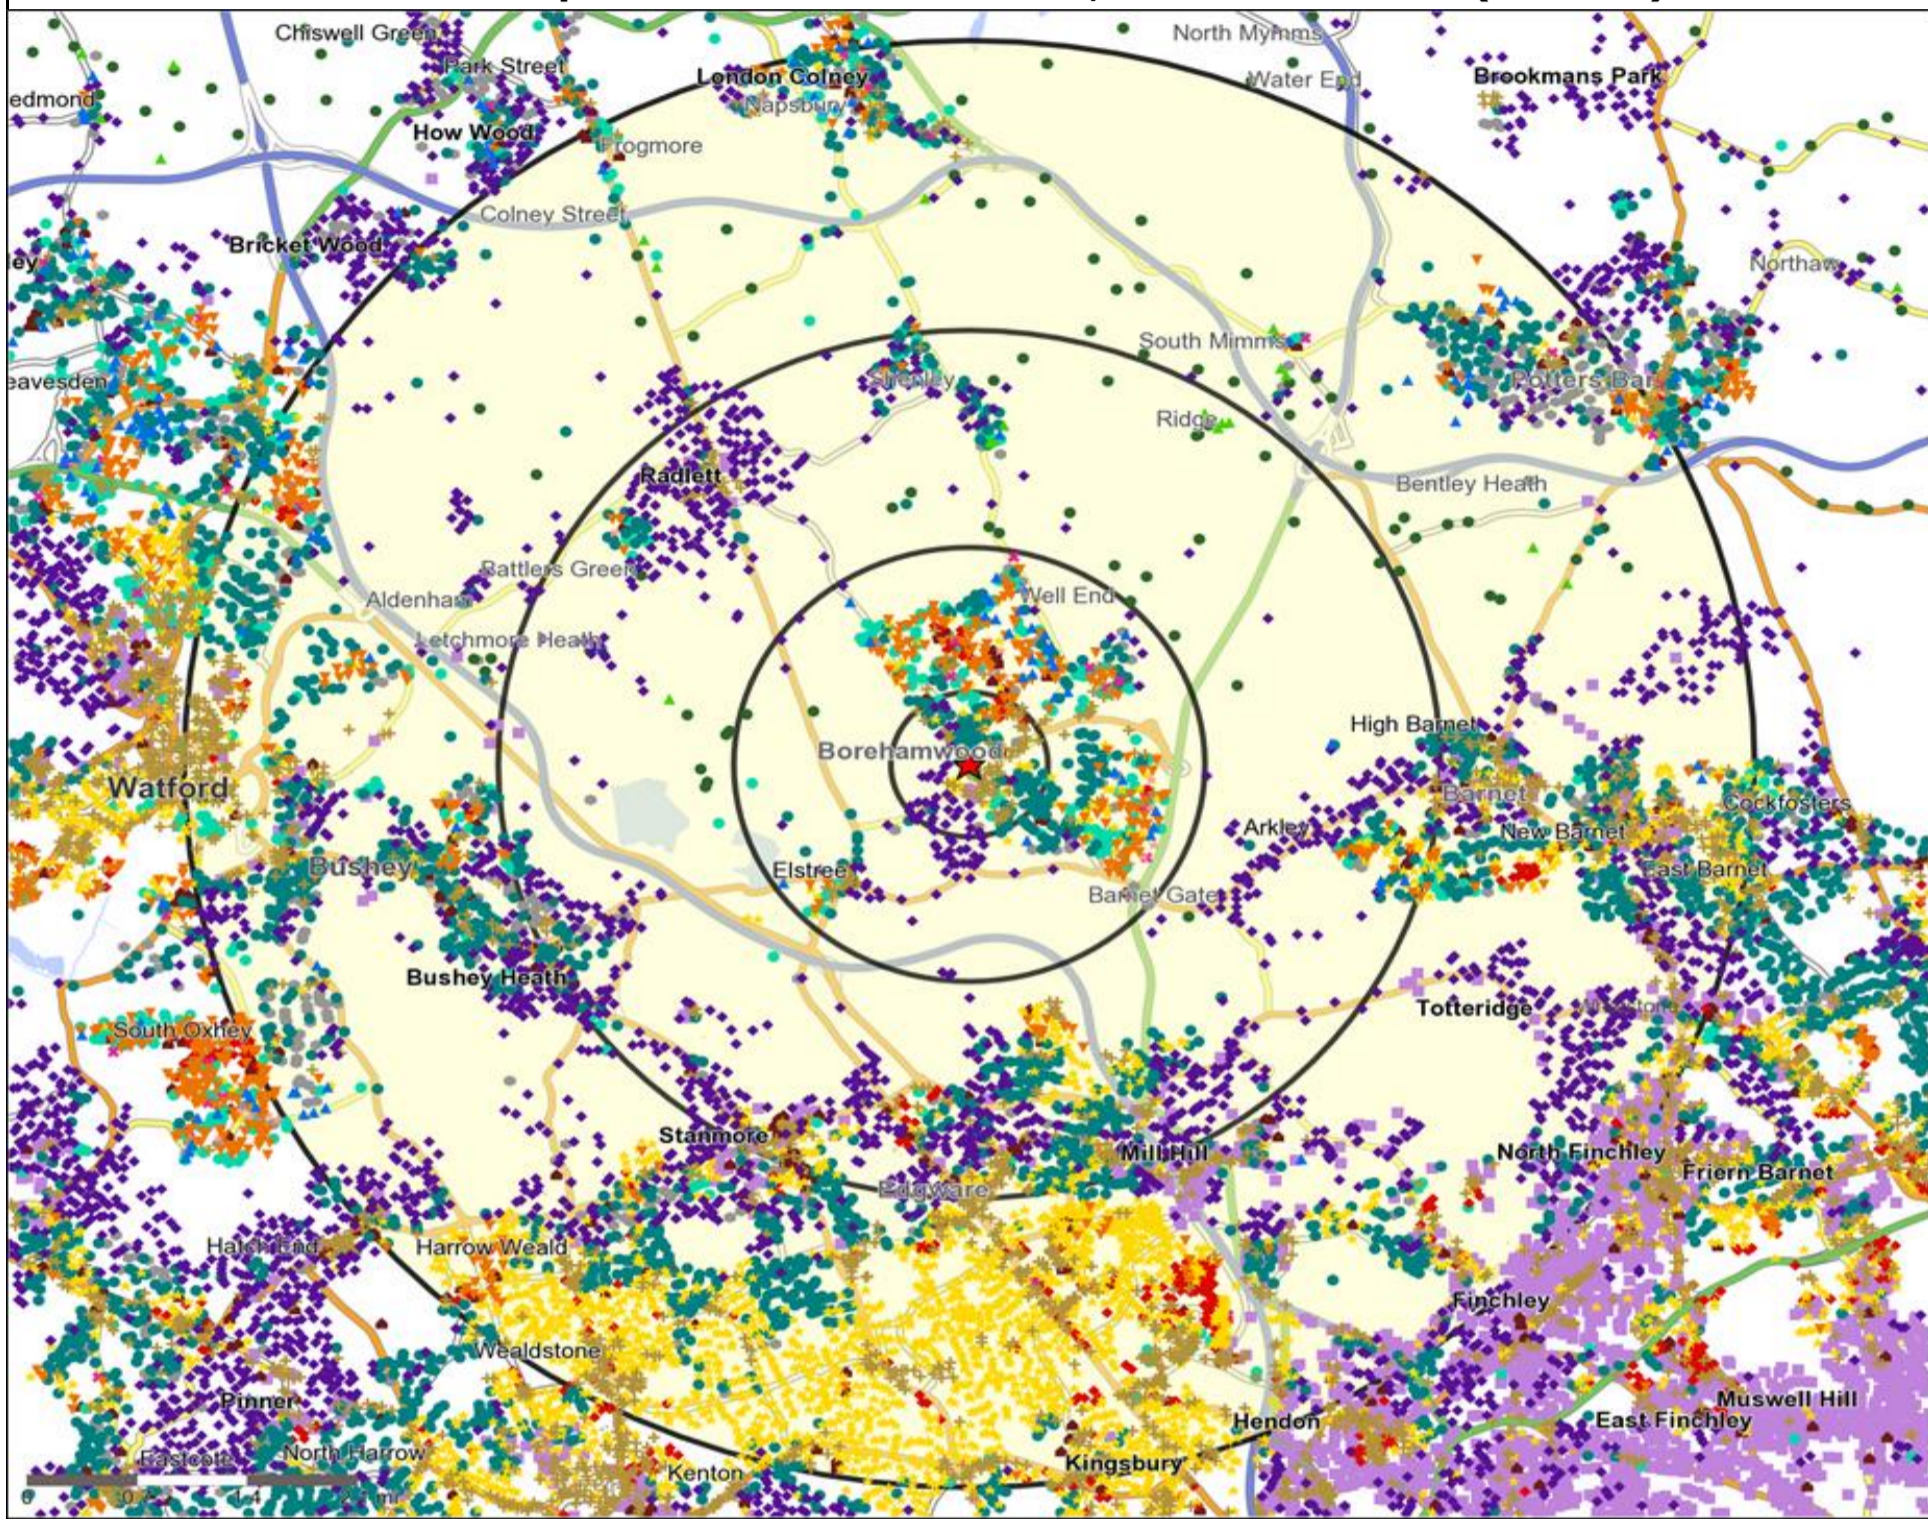

★ Location ○ 0.5, 1.5, 3 & 5 Mile Distance

Age Data Table

	Count:					Index:				
	0 - 0.5 Miles	0 - 1.5 Miles	0 - 3.0 Miles	0 - 5.0 Miles	15 Min Drivetime	0 - 0.5 Miles	0 - 1.5 Miles	0 - 3.0 Miles	0 - 5.0 Miles	15 Min Drivetime
0-15	2,095	8,575	22,700	94,853	55,078	121	118	116	112	112
16-17	148	889	2,495	11,023	6,133	69	99	103	105	101
18-24	618	2,949	7,178	35,023	22,848	74	84	76	85	96
25-34	1,882	6,283	14,165	68,838	39,203	149	119	99	111	109
35-44	1,325	5,375	14,088	63,930	36,144	113	109	106	111	108
45-54	1,128	5,409	14,922	62,992	36,054	86	99	101	98	97
55-64	814	3,837	11,412	47,534	26,705	78	88	96	93	90
65+	1,246	5,400	17,667	68,952	40,490	75	77	94	84	86
Population estimate 2015	9,256	38,717	104,627	453,145	262,655	100	100	100	100	100

Mosaic UK Map and Data: WELLINGTON, BOREHAMWOOD (203569)

Copyright Experian Ltd, HERE 2015. Ordnance Survey © Crown copyright 2015

- ★ Location
- 0.5, 1.5, 3 & 5 Mile Distance
- ~ Rivers, Canals and Lakes
- ★ Location
- 0.5, 1.5, 3 & 5 Mile Distance
- ~ Rivers, Canals and Lakes
- ▲ D Rural Reality
- E Senior Security
- ▲ F Suburban Stability
- G Domestic Success
- H Aspiring Homemakers
- ▼ I Family Basics
- ✕ J Transient Renters
- ◆ K Municipal Challenge
- L Vintage Value
- ★ M Modest Traditions
- ★ N Urban Cohesion
- + O Rental Hubs

Occasions Map and Data: WELLINGTON, BOREHAMWOOD (203569)

Copyright Experian Ltd, HERE 2015. Ordnance Survey © Crown copyright 2015

- ★ Location
- 0.5, 1.5, 3 & 5 Mile Distance
- ~ Rivers, Canals and Lakes
- ▲ Occasions Types
- 01 Mine's a Pint
- ◆ 02 Early Doors
- 03 Everyday is Friday
- ▲ 04 Weekend Millionaires
- 05 Out On The Town
- ▲ 06 Business and Pleasure
- 07 Sporting Pints
- 08 Student Social
- ▼ 09 Leisurely Lunch
- ▲ 10 Wining and Dining
- ▲ 11 Household Outing
- ★ 12 Midweek Meal Deal
- ◆ 13 Date Night
- ★ 14 Birthday Treat
- + 15 Pre Show Meal