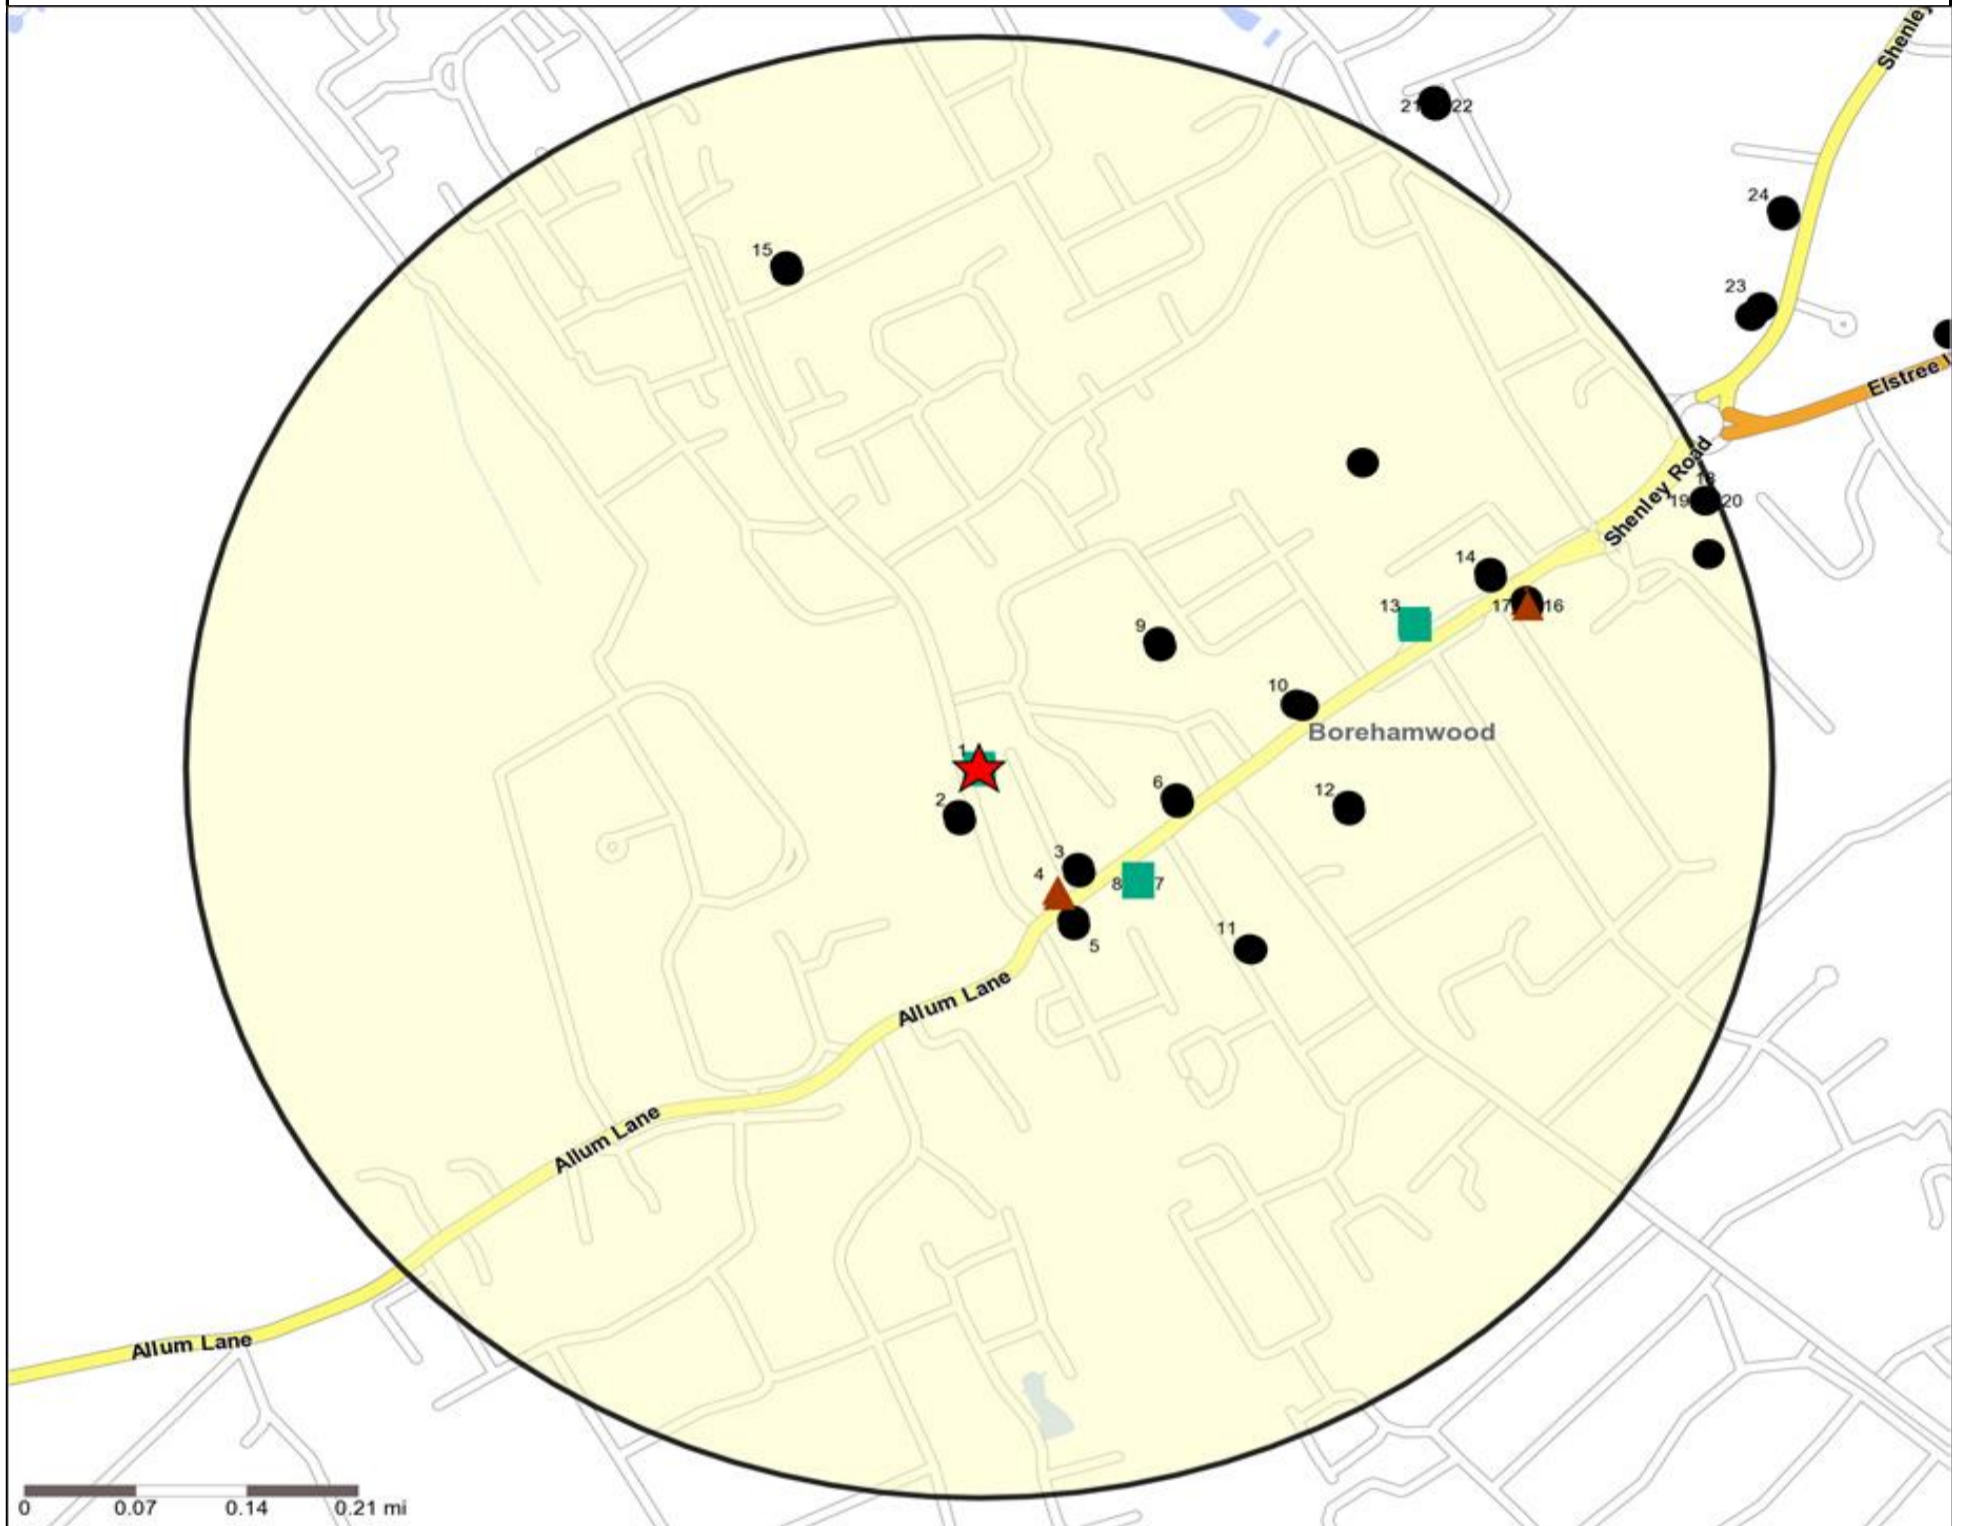

Competition Map and Data: WELLINGTON, BOREHAMWOOD (203569)

Numbers on competition points relate to the distance ranking in the competition table on page 7. Copyright Experian Ltd, HERE 2015. Ordnance Survey © Crown copyright 2015

- Location
- Branded Food
- Dry Led
- Café / Wine Bar
- Other
- 0.5, 1.5, 3 & 5 Mile Distance
- Circuit Bar
- Rural Character
- Rivers, Canals and Lakes
- Community Local

Competition Type Summary Table

Reporting Category	0 - 0.5 Miles
Café / Wine Bar	0
Circuit Bar	2
Community Local	3
Dry Led	0
Branded Food Pub	0
Rural	0
Other	15
Total	20