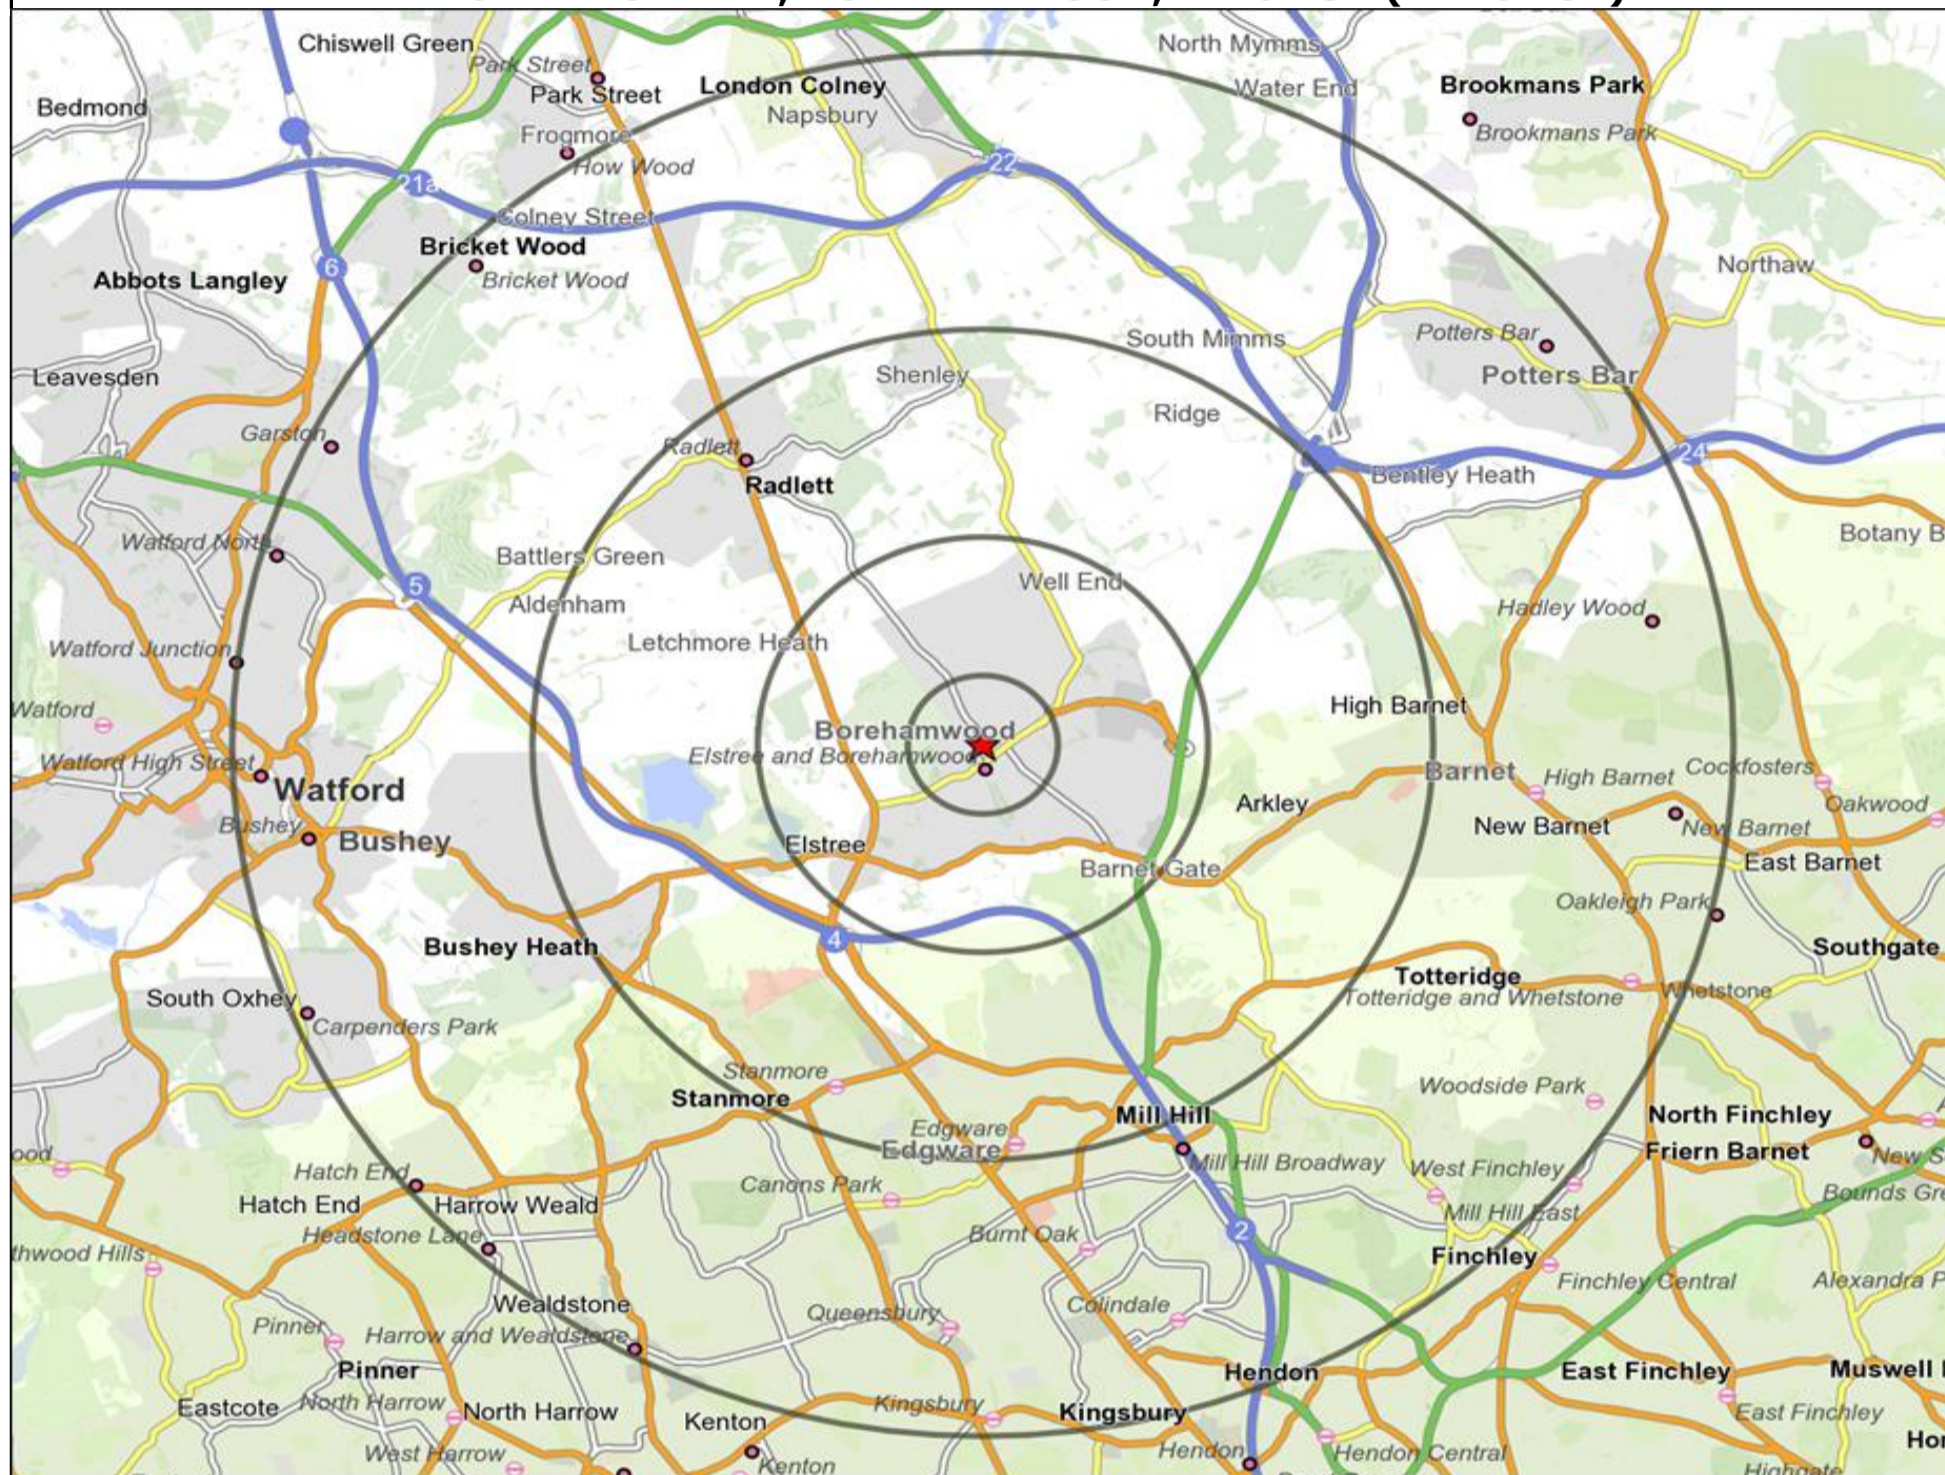

**Customer Profile Report for WELLINGTON, BOREHAMWOOD (Punch Outlet Number: 203569)
4 THEOBALD STREET, BOREHAMWOOD, WD6 4SE (WD 6 4SE)**

Copyright Experian Ltd, HERE 2015. Ordnance Survey © Crown copyright 2015

★ Location ○ 0.5, 1.5, 3 & 5 Mile Distance

Age Data Table

	Count:					Index:				
	0 - 0.5 Miles	0 - 1.5 Miles	0 - 3.0 Miles	0 - 5.0 Miles	15 Min Drivetime	0 - 0.5 Miles	0 - 1.5 Miles	0 - 3.0 Miles	0 - 5.0 Miles	15 Min Drivetime
0-15	2,095	8,575	22,700	94,853	55,078	121	118	116	112	112
16-17	148	889	2,495	11,023	6,133	69	99	103	105	101
18-24	618	2,949	7,178	35,023	22,848	74	84	76	85	96
25-34	1,882	6,283	14,165	68,838	39,203	149	119	99	111	109
35-44	1,325	5,375	14,088	63,930	36,144	113	109	106	111	108
45-54	1,128	5,409	14,922	62,992	36,054	86	99	101	98	97
55-64	814	3,837	11,412	47,534	26,705	78	88	96	93	90
65+	1,246	5,400	17,667	68,952	40,490	75	77	94	84	86
Population estimate 2015	9,256	38,717	104,627	453,145	262,655	100	100	100	100	100

Mosaic UK Map and Data: WELLINGTON, BOREHAMWOOD (203569)

Copyright Experian Ltd, HERE 2015. Ordnance Survey © Crown copyright 2015

- ★ Location
- 0.5, 1.5, 3 & 5 Mile Distance
- ~ Rivers, Canals and Lakes
- ★ Location
- 0.5, 1.5, 3 & 5 Mile Distance
- ~ Rivers, Canals and Lakes
- ▲ D Rural Reality
- E Senior Security
- ▲ F Suburban Stability
- G Domestic Success
- H Aspiring Homemakers
- ▼ I Family Basics
- ✕ J Transient Renters
- ◆ K Municipal Challenge
- L Vintage Value
- ★ M Modest Traditions
- ★ N Urban Cohesion
- + O Rental Hubs