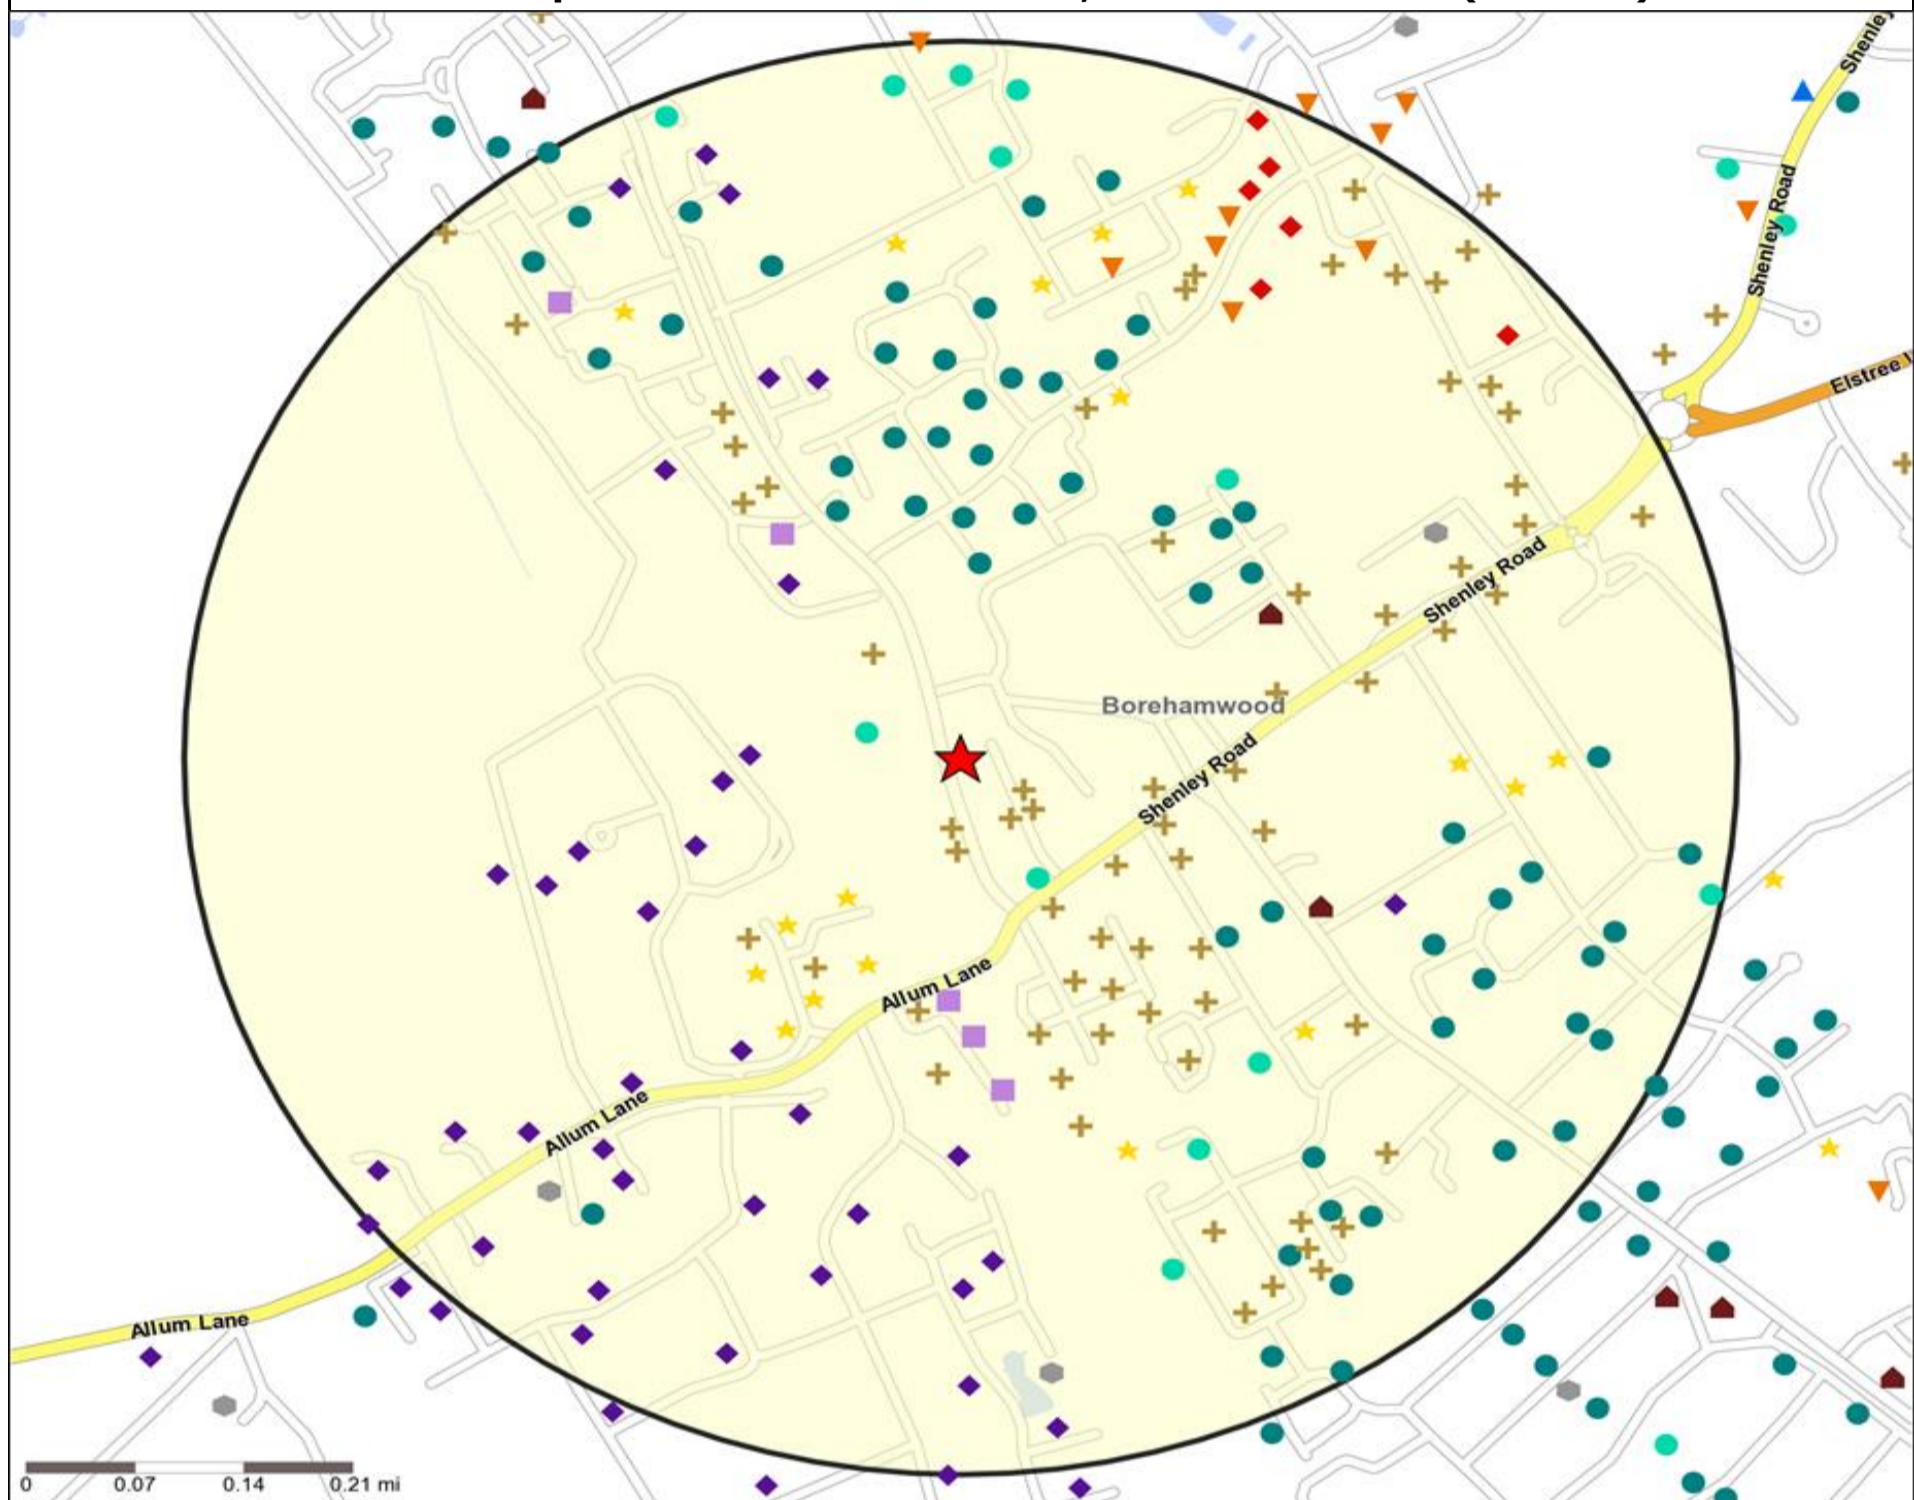

Mosaic UK Map and Data: WELLINGTON, BOREHAMWOOD (203569)

Copyright Experian Ltd, HERE 2015. Ordnance Survey © Crown copyright 2015

- Location
- 0.5, 1.5, 3 & 5 Mile Distance
- Rivers, Canals and Lakes
- **Mosaic UK Groups**
- A City Prosperity
- D Rural Reality
- E Senior Security
- H Aspiring Homemakers
- I Family Basics
- L Vintage Value
- B Prestige Positions
- F Suburban Stability
- J Transient Renters
- N Urban Cohesion
- C Country Living
- G Domestic Success
- K Municipal Challenge
- O Rental Hubs

Mosaic UK Data Table (Residential)

	Count:	Index:
	0 - 0.5 Miles	0 - 0.5 Miles
A City Prosperity (18+)	100	34
B Prestige Positions (18+)	1,199	235
C Country Living (18+)	0	0
D Rural Reality (18+)	0	0
E Senior Security (18+)	101	18
F Suburban Stability (18+)	0	0
G Domestic Success (18+)	1,661	282
H Aspiring Homemakers (18+)	303	47
I Family Basics (18+)	214	42
J Transient Renters (18+)	11	3
K Municipal Challenge (18+)	247	60
L Vintage Value (18+)	153	35
M Modest Traditions (18+)	0	0
N Urban Cohesion (18+)	782	213
O Rental Hubs (18+)	2,242	415
Adults 18+ estimate 2015	7,013	100