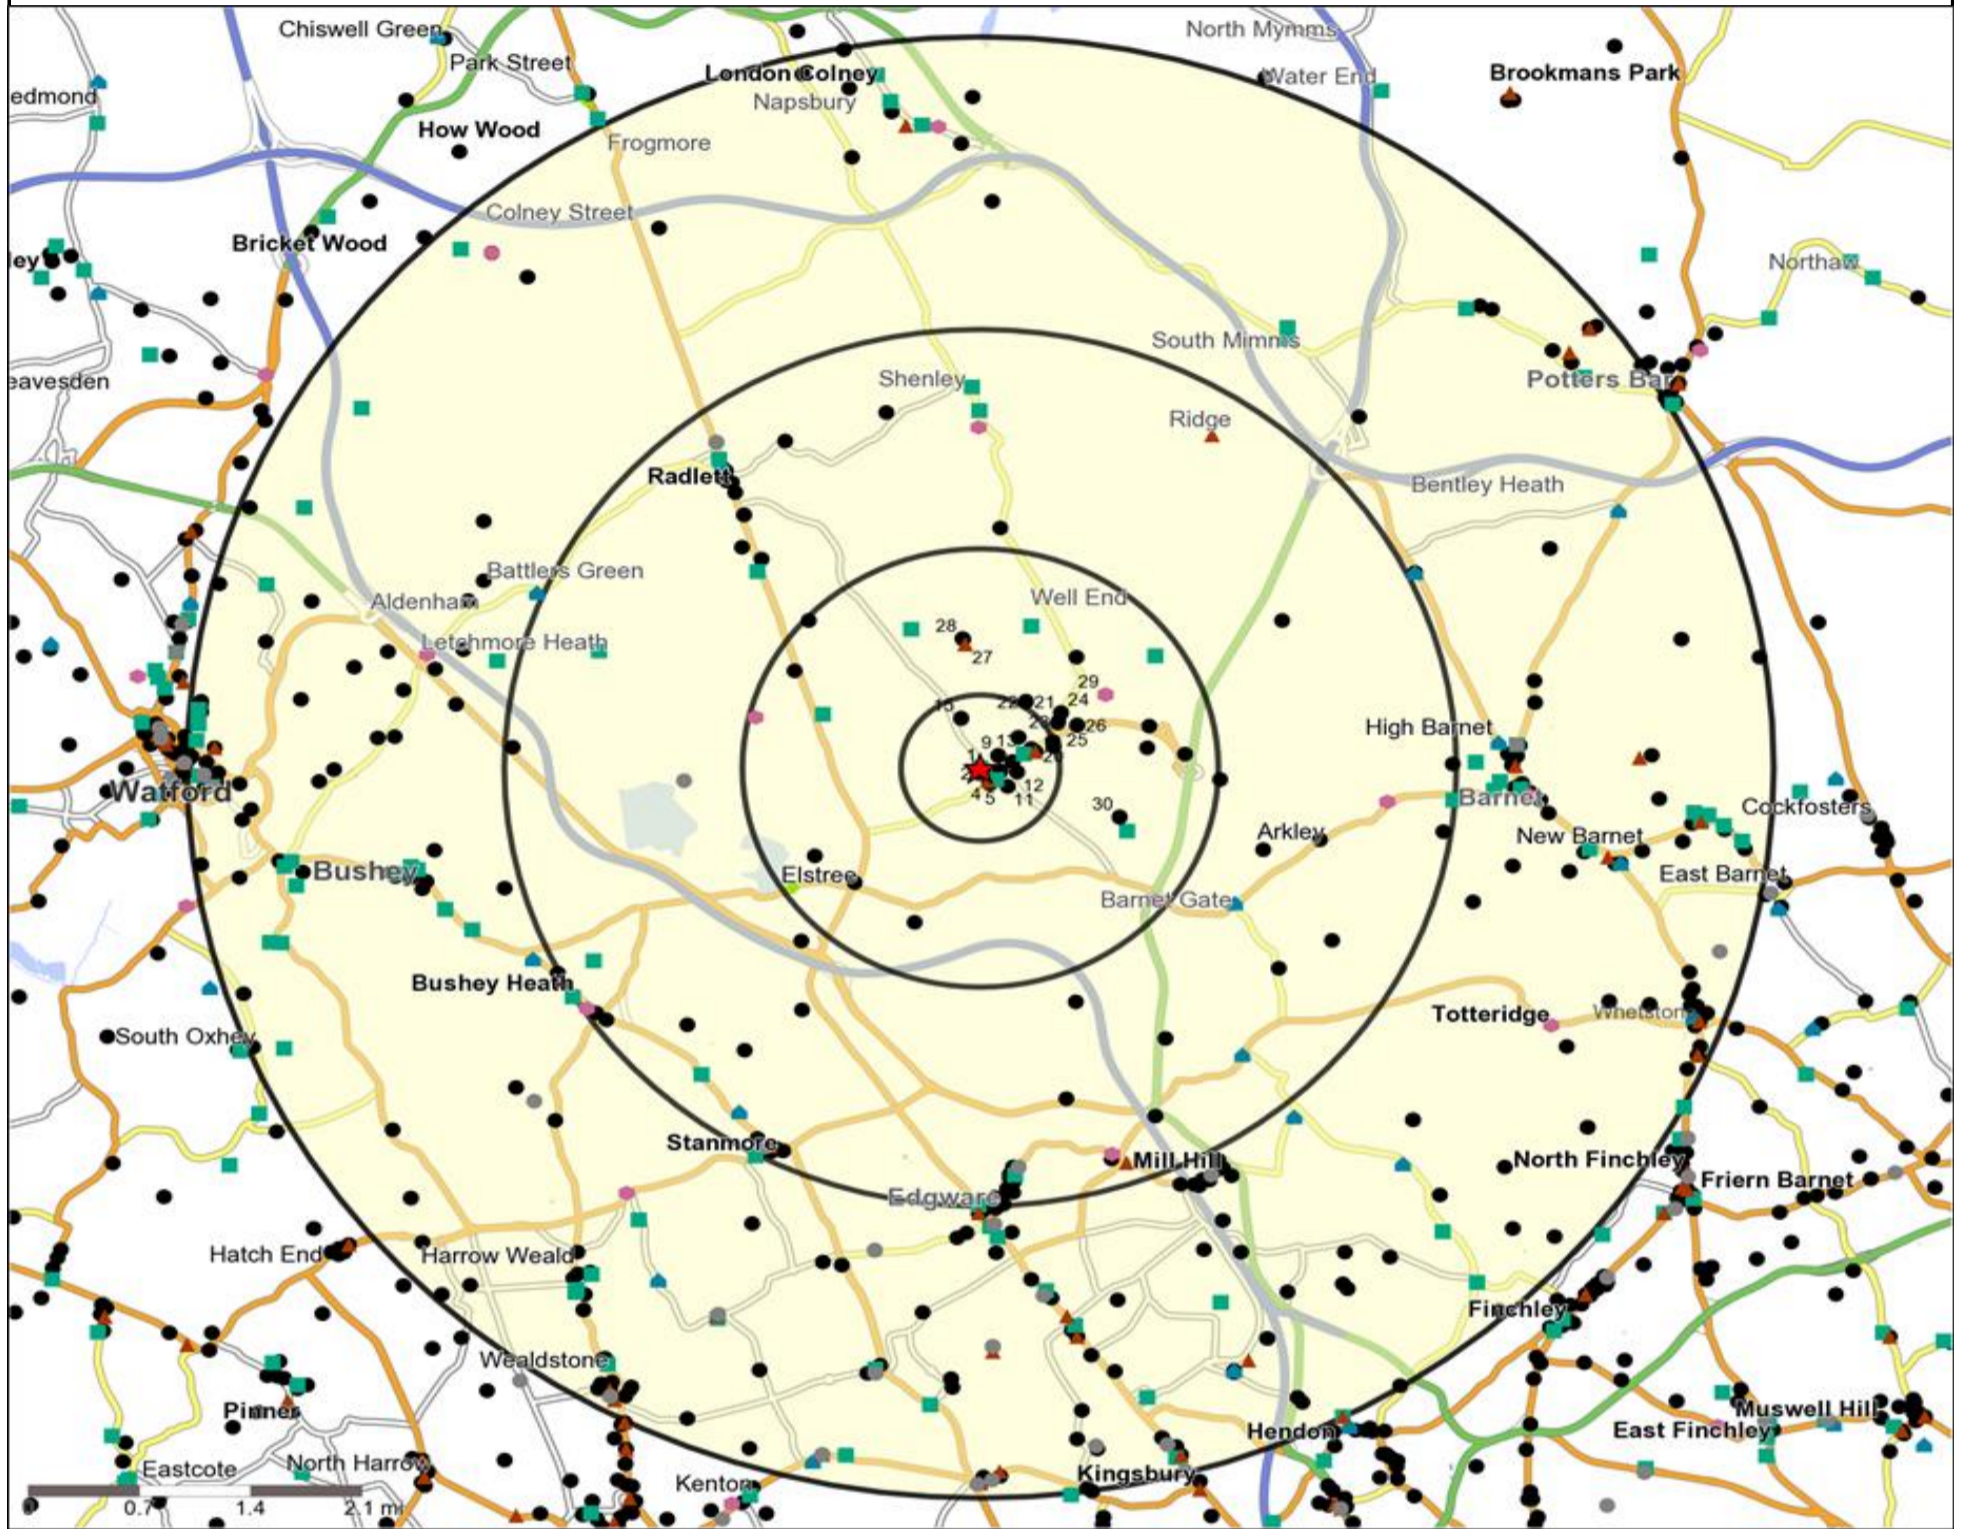

Competition Map and Data: WELLINGTON, BOREHAMWOOD (203569)

Numbers on competition points relate to the distance ranking in the competition table on page 7. Copyright Experian Ltd, HERE 2015. Ordnance Survey © Crown copyright 2015

- Location
- Branded Food
- Dry Led
- Cafe / Wine Bar
- Other
- Circuit Bar
- Rural Character
- Rivers, Canals and Lakes
- Community Local

Competition Type Summary Table

Reporting Category	0 - 0.5 Miles	0 - 1.5 Miles	0 - 3.0 Miles	0 - 5.0 Miles
Café / Wine Bar	0	0	4	23
Circuit Bar	2	3	5	28
Community Local	3	8	18	71
Dry Led	0	0	4	17
Branded Food Pub	0	3	7	13
Rural	0	1	1	1
Other	15	34	95	369
Total	20	49	134	522