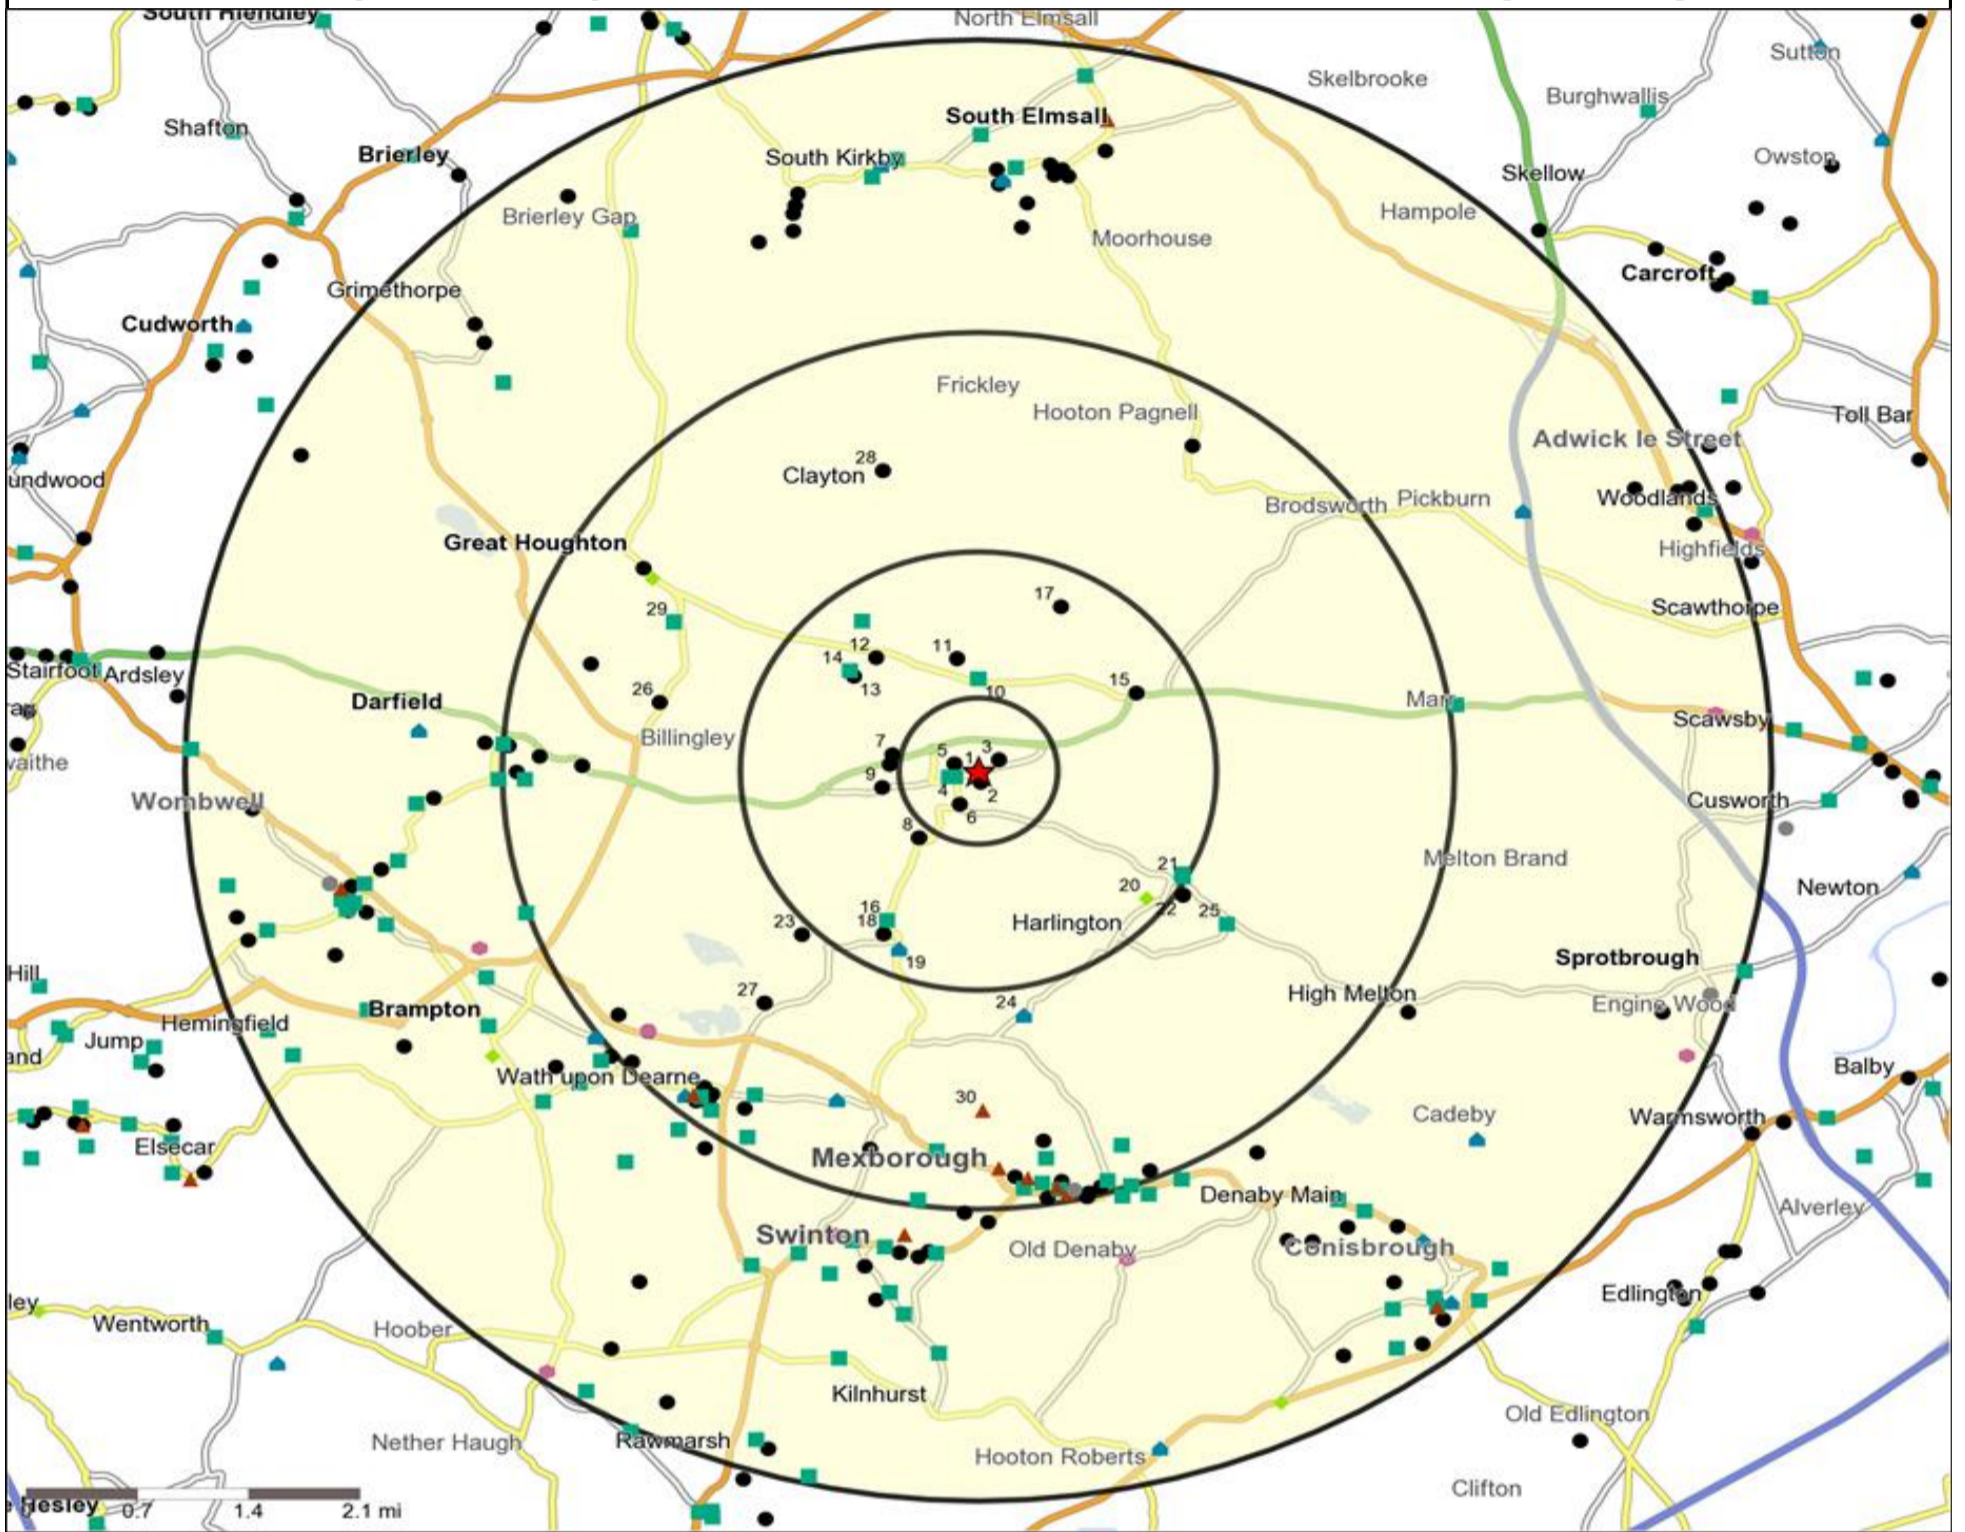

### Occasions Map and Data: RUSTY DUDLEY, GOLDTHORPE (203284)

Copyright Experian Ltd, HERE 2015. Ordnance Survey © Crown copyright 2015

- ★ Location
- 0.5, 1.5, 3 & 5 Mile Distance
- ~ Rivers, Canals and Lakes
- Occasions Types
- 01 Mine's a Pint
- ◆ 02 Early Doors
- 03 Everyday is Friday
- ▲ 04 Weekend Millionaires
- 05 Out On The Town
- ▲ 06 Business and Pleasure
- 07 Sporting Pints
- 08 Student Social
- ▼ 09 Leisurely Lunch
- 10 Wining and Dining
- ▲ 11 Household Outing
- ★ 12 Midweek Meal Deal
- ◆ 13 Date Night
- ★ 14 Birthday Treat
- + 15 Pre Show Meal

## Competition Map and Data: RUSTY DUDLEY, GOLDTHORPE (203284)

Numbers on competition points relate to the distance ranking in the competition table on page 7. Copyright Experian Ltd, HERE 2015. Ordnance Survey © Crown copyright 2015

- Location
- Branded Food
- Dry Led
- Café / Wine Bar
- Other
- 0.5, 1.5, 3 & 5 Mile Distance
- Circuit Bar
- Rural Character
- Rivers, Canals and Lakes
- Community Local