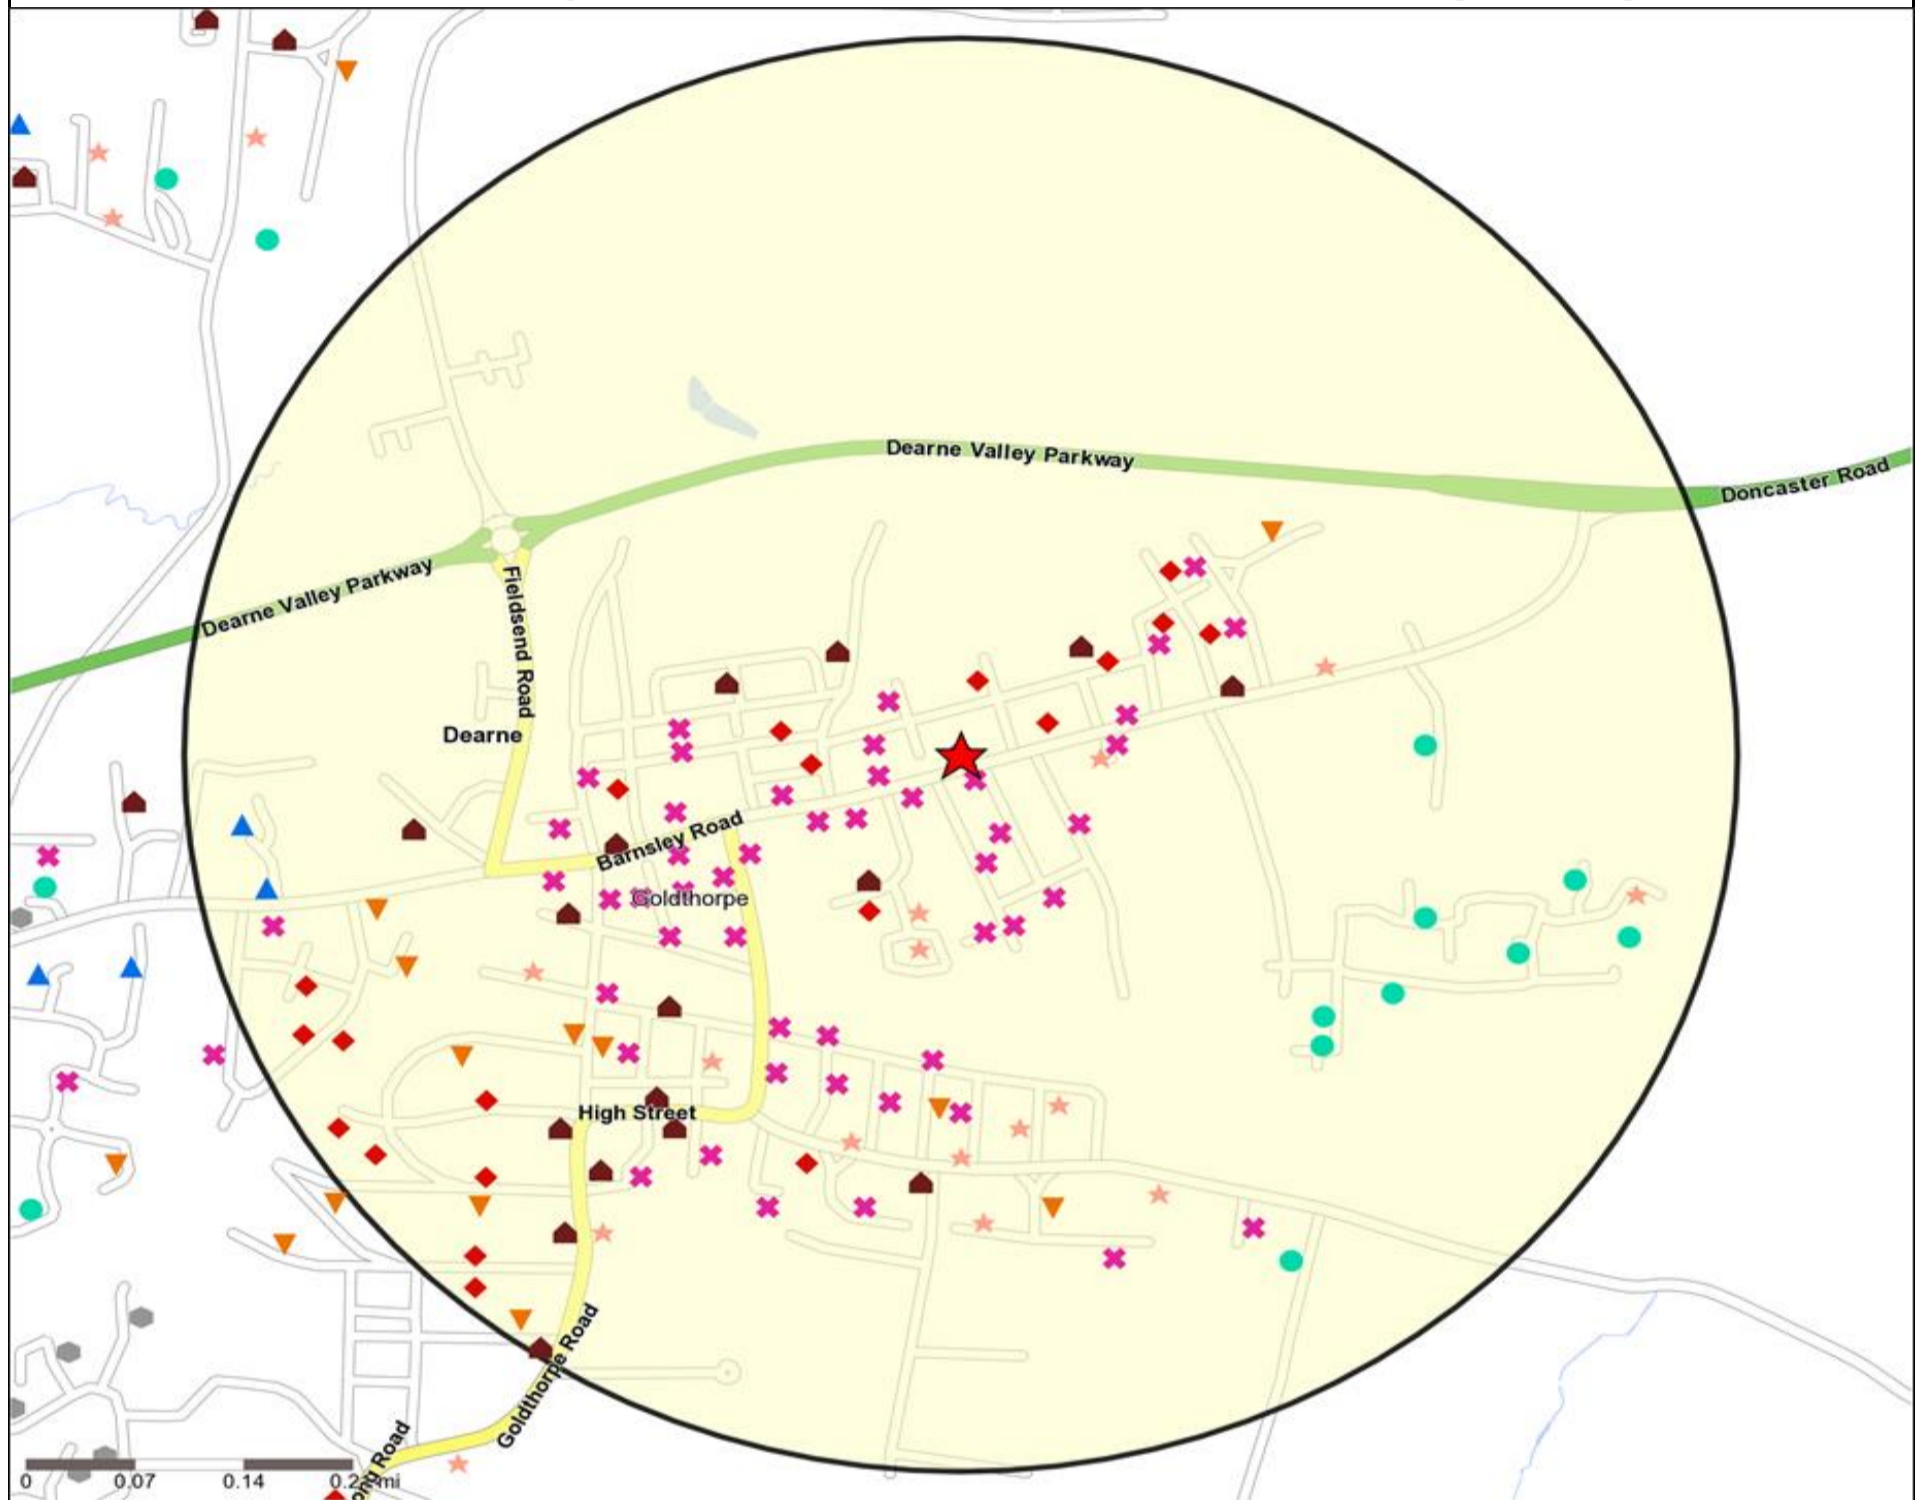

Mosaic UK Map and Data: RUSTY DUDLEY, GOLDTHORPE (203284)

Copyright Experian Ltd, HERE 2015. Ordnance Survey © Crown copyright 2015

- ★ Location
- 0.5, 1.5, 3 & 5 Mile Distance
- ~ Rivers, Canals and Lakes
- **Mosaic UK Groups**
- A City Prosperity
- B Prestige Positions
- C Country Living
- ▲ D Rural Reality
- E Senior Security
- ▲ F Suburban Stability
- G Domestic Success
- H Aspiring Homemakers
- ▼ I Family Basics
- ✕ J Transient Renters
- K Municipal Challenge
- L Vintage Value
- ★ M Modest Traditions
- ★ N Urban Cohesion
- ✕ O Rental Hubs

Mosaic UK Data Table (Residential)

	Count:	Index:
	0 - 0.5 Miles	0 - 0.5 Miles
A City Prosperity (18+)	0	0
B Prestige Positions (18+)	0	0
C Country Living (18+)	0	0
D Rural Reality (18+)	50	21
E Senior Security (18+)	1	0
F Suburban Stability (18+)	4	2
G Domestic Success (18+)	21	7
H Aspiring Homemakers (18+)	285	92
I Family Basics (18+)	392	159
J Transient Renters (18+)	1,422	723
K Municipal Challenge (18+)	474	237
L Vintage Value (18+)	315	147
M Modest Traditions (18+)	443	274
N Urban Cohesion (18+)	0	0
O Rental Hubs (18+)	0	0
Adults 18+ estimate 2015	3,407	100