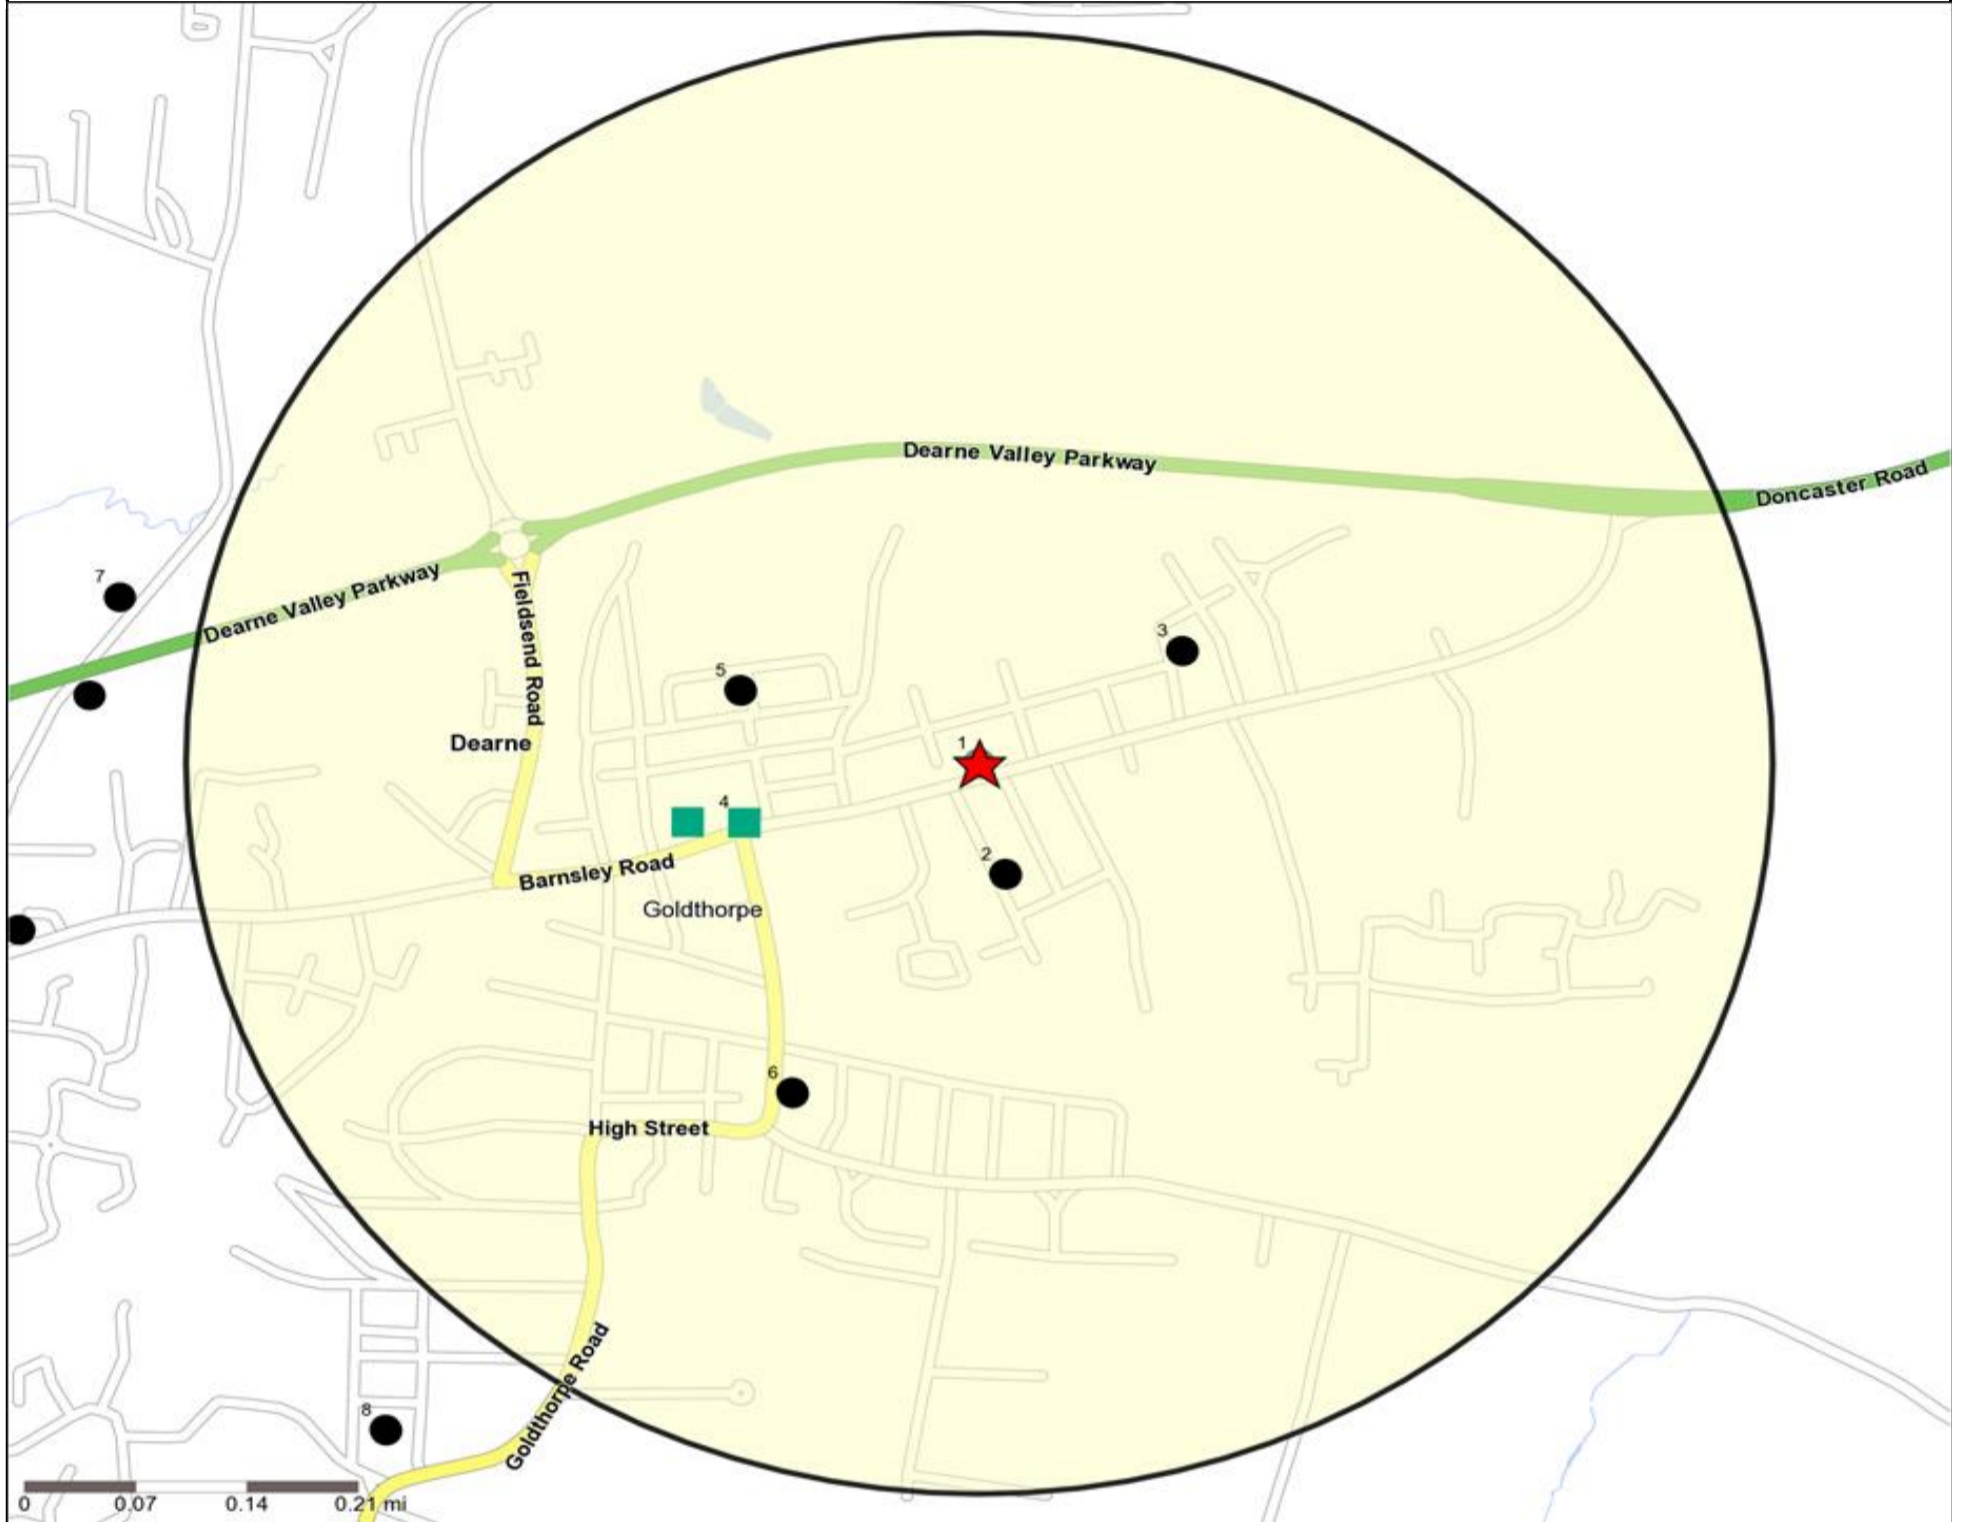

## Competition Map and Data: RUSTY DUDLEY, GOLDTHORPE (203284)

Numbers on competition points relate to the distance ranking in the competition table on page 7. Copyright Experian Ltd, HERE 2015. Ordnance Survey © Crown copyright 2015

### Competition Type Summary Table

Reporting Category	0 - 0.5 Miles	0 - 1.5 Miles	0 - 3.0 Miles	0 - 5.0 Miles
Café / Wine Bar	1	1	2	4
Circuit Bar	0	0	5	9
Community Local	1	5	22	74
Dry Led	0	1	4	12
Branded Food Pub	0	0	2	8
Rural	0	1	1	3
Other	4	13	46	116
<b>Total</b>	<b>6</b>	<b>21</b>	<b>82</b>	<b>226</b>

- Location
- Branded Food
- Dry Led
- Café / Wine Bar
- Other
- 0.5, 1.5, 3 & 5 Mile Distance
- Circuit Bar
- Rural Character
- Rivers, Canals and Lakes
- Community Local