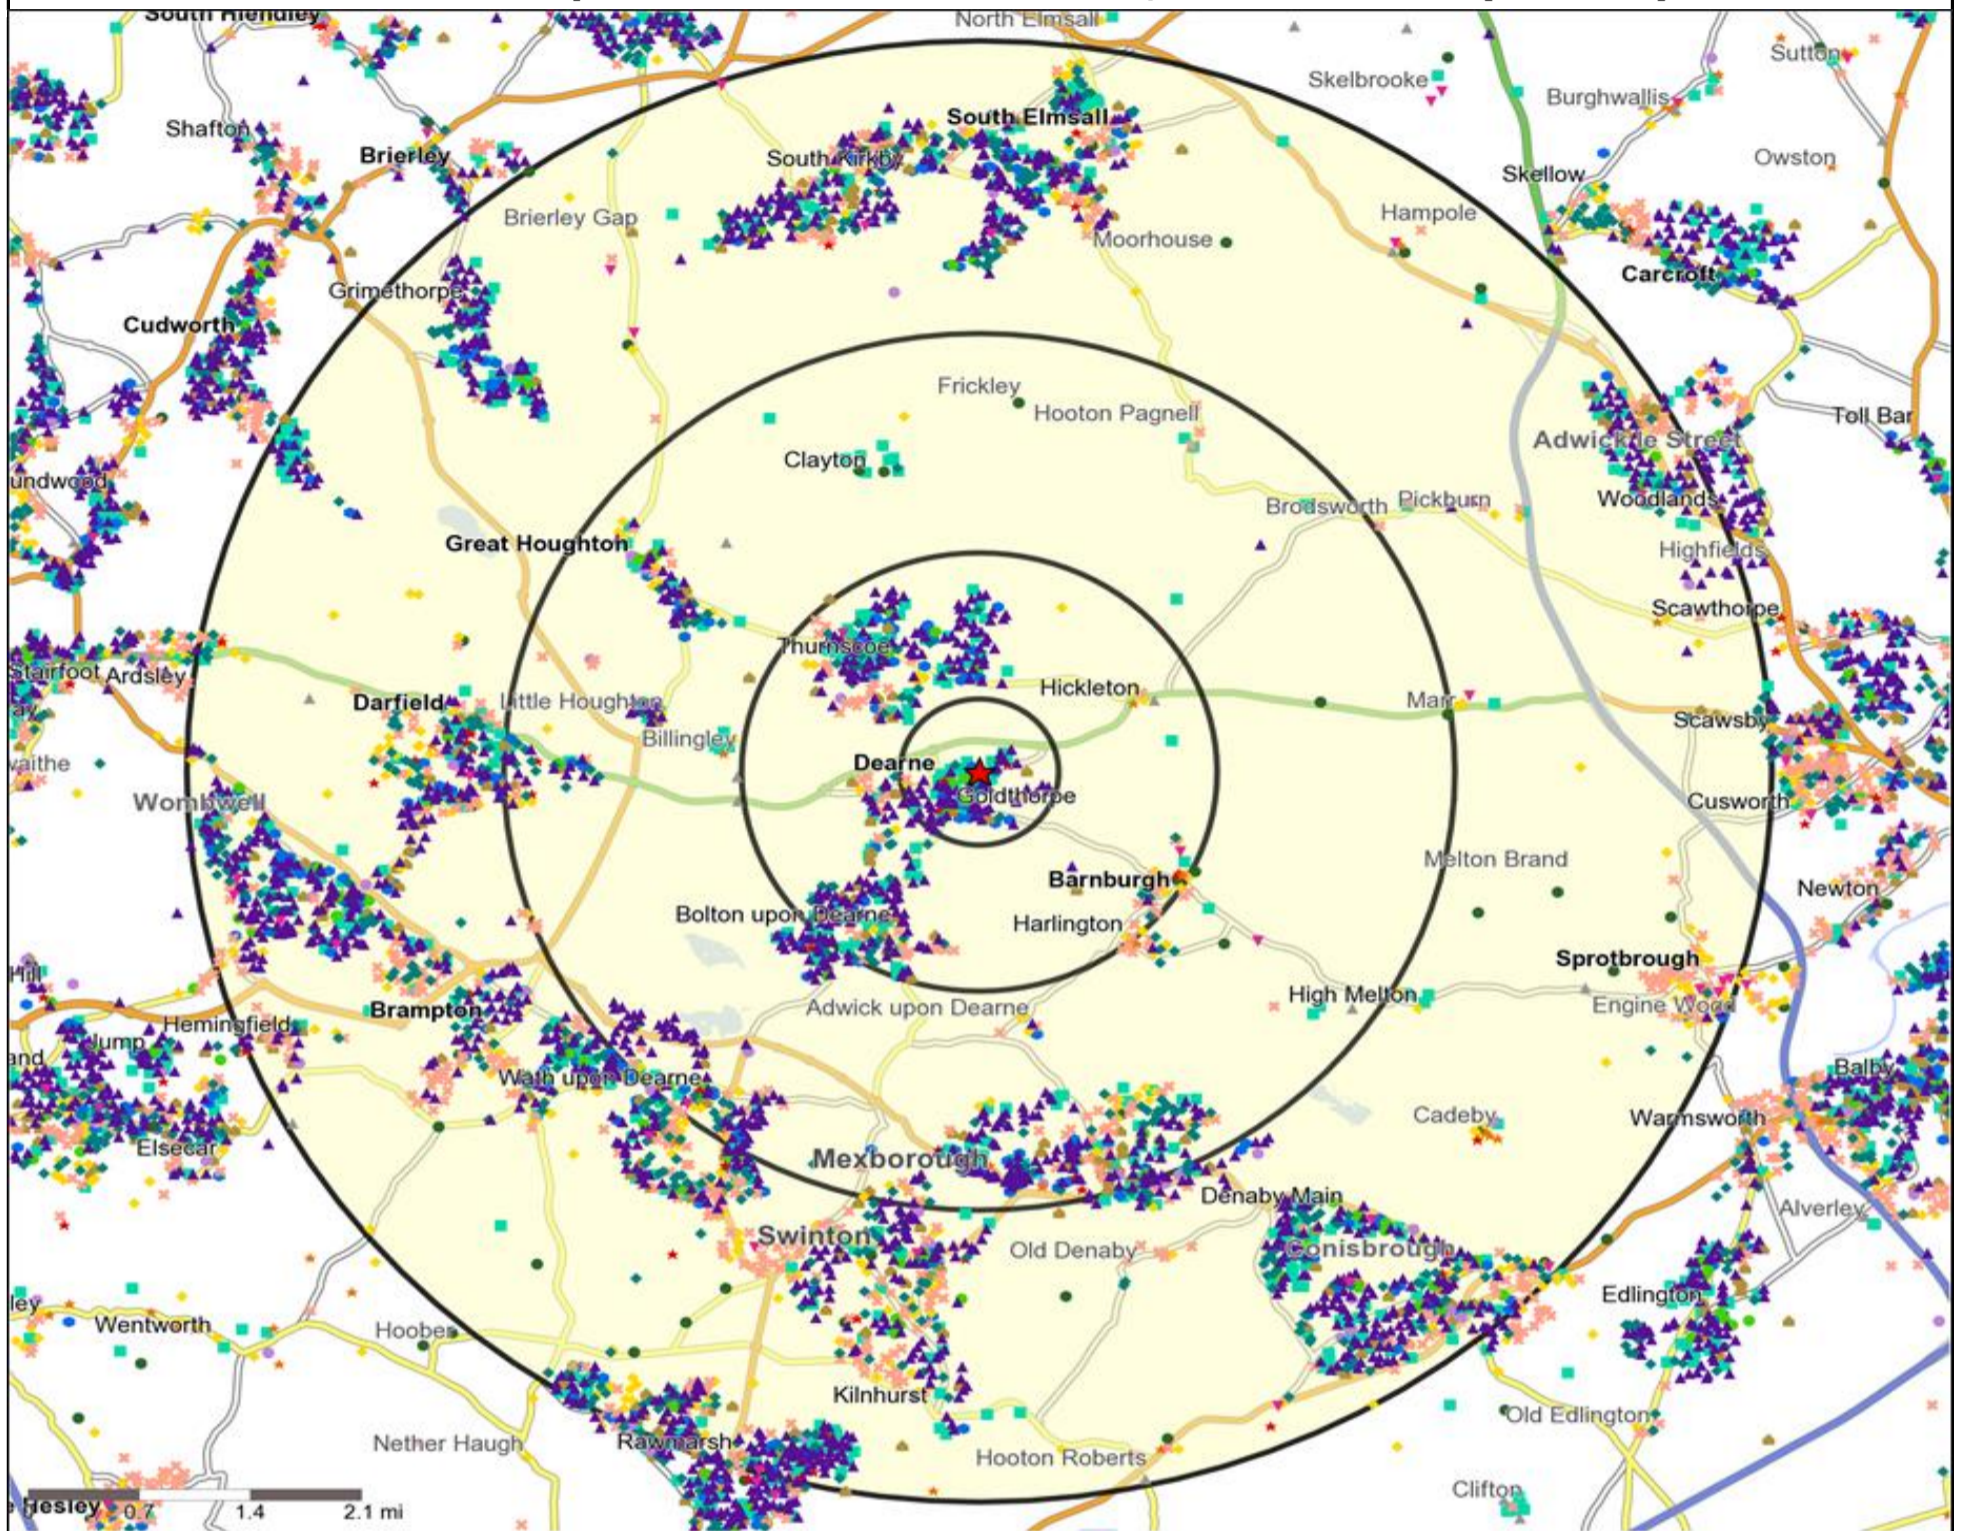

**Mosaic UK Map and Data: RUSTY DUDLEY, GOLDTHORPE (203284)**

Copyright Experian Ltd, HERE 2015. Ordnance Survey © Crown copyright 2015

- ★ Location
- 0.5, 1.5, 3 & 5 Mile Distance
- ~ Rivers, Canals and Lakes
- Mosaic UK Groups**
- A City Prosperity
- ◆ B Prestige Positions
- C Country Living
- ▲ D Rural Reality
- E Senior Security
- ▲ F Suburban Stability
- G Domestic Success
- H Aspiring Homemakers
- ▼ I Family Basics
- ✕ J Transient Renters
- ◆ K Municipal Challenge
- L Vintage Value
- ★ M Modest Traditions
- ★ N Urban Cohesion
- ✕ O Rental Hubs

**Mosaic UK Data Table (Residential)**

	Count:	Index:
	0 - 0.5 Miles	0 - 0.5 Miles
A City Prosperity (18+)	0	0
B Prestige Positions (18+)	0	0
C Country Living (18+)	0	0
D Rural Reality (18+)	50	21
E Senior Security (18+)	1	0
F Suburban Stability (18+)	4	2
G Domestic Success (18+)	21	7
H Aspiring Homemakers (18+)	285	92
I Family Basics (18+)	392	159
J Transient Renters (18+)	1,422	723
K Municipal Challenge (18+)	474	237
L Vintage Value (18+)	315	147
M Modest Traditions (18+)	443	274
N Urban Cohesion (18+)	0	0
O Rental Hubs (18+)	0	0
<b>Adults 18+ estimate 2015</b>	<b>3,407</b>	<b>100</b>

### Occasions Map and Data: RUSTY DUDLEY, GOLDTHORPE (203284)

Copyright Experian Ltd, HERE 2015. Ordnance Survey © Crown copyright 2015

- ★ Location
- 0.5, 1.5, 3 & 5 Mile Distance
- ~ Rivers, Canals and Lakes
- Occasions Types
- 01 Mine's a Pint
- ◆ 02 Early Doors
- 03 Everyday is Friday
- ▲ 04 Weekend Millionaires
- 05 Out On The Town
- ▲ 06 Business and Pleasure
- 07 Sporting Pints
- 08 Student Social
- ▼ 09 Leisurely Lunch
- 10 Wining and Dining
- ▲ 11 Household Outing
- ★ 12 Midweek Meal Deal
- ◆ 13 Date Night
- ★ 14 Birthday Treat
- + 15 Pre Show Meal

- Location
- Branded Food
- Dry Led
- Café / Wine Bar
- Other
- 0.5, 1.5, 3 & 5 Mile Distance
- Circuit Bar
- Rural Character
- Rivers, Canals and Lakes
- Community Local