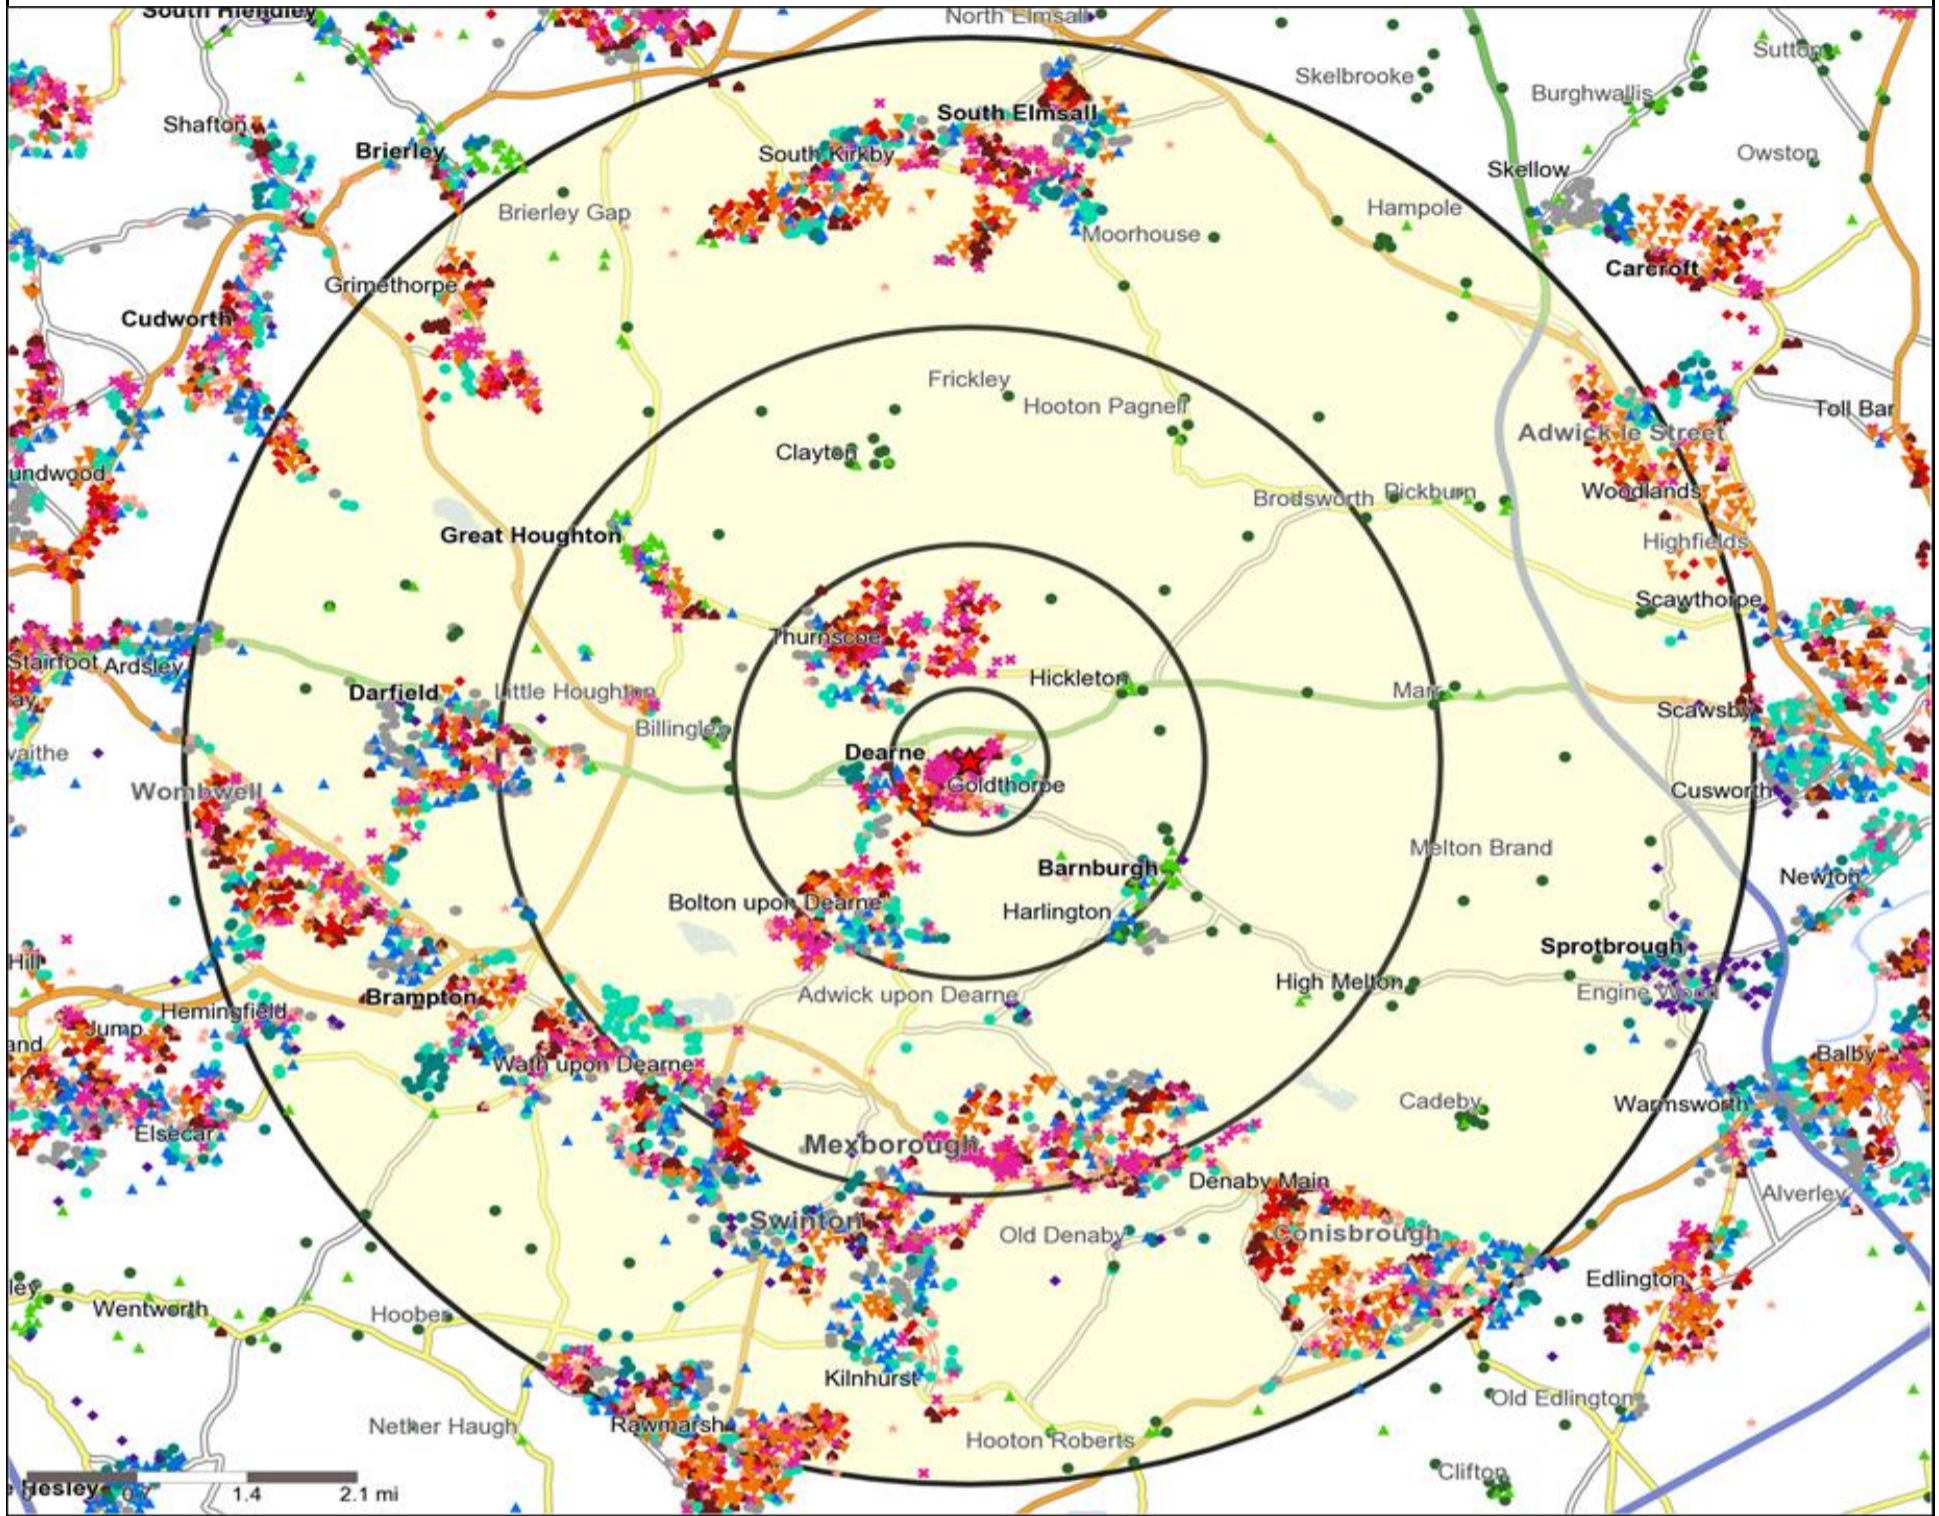

Mosaic UK Map and Data: RUSTY DUDLEY, GOLDTHORPE (203284)

Copyright Experian Ltd, HERE 2015. Ordnance Survey © Crown copyright 2015