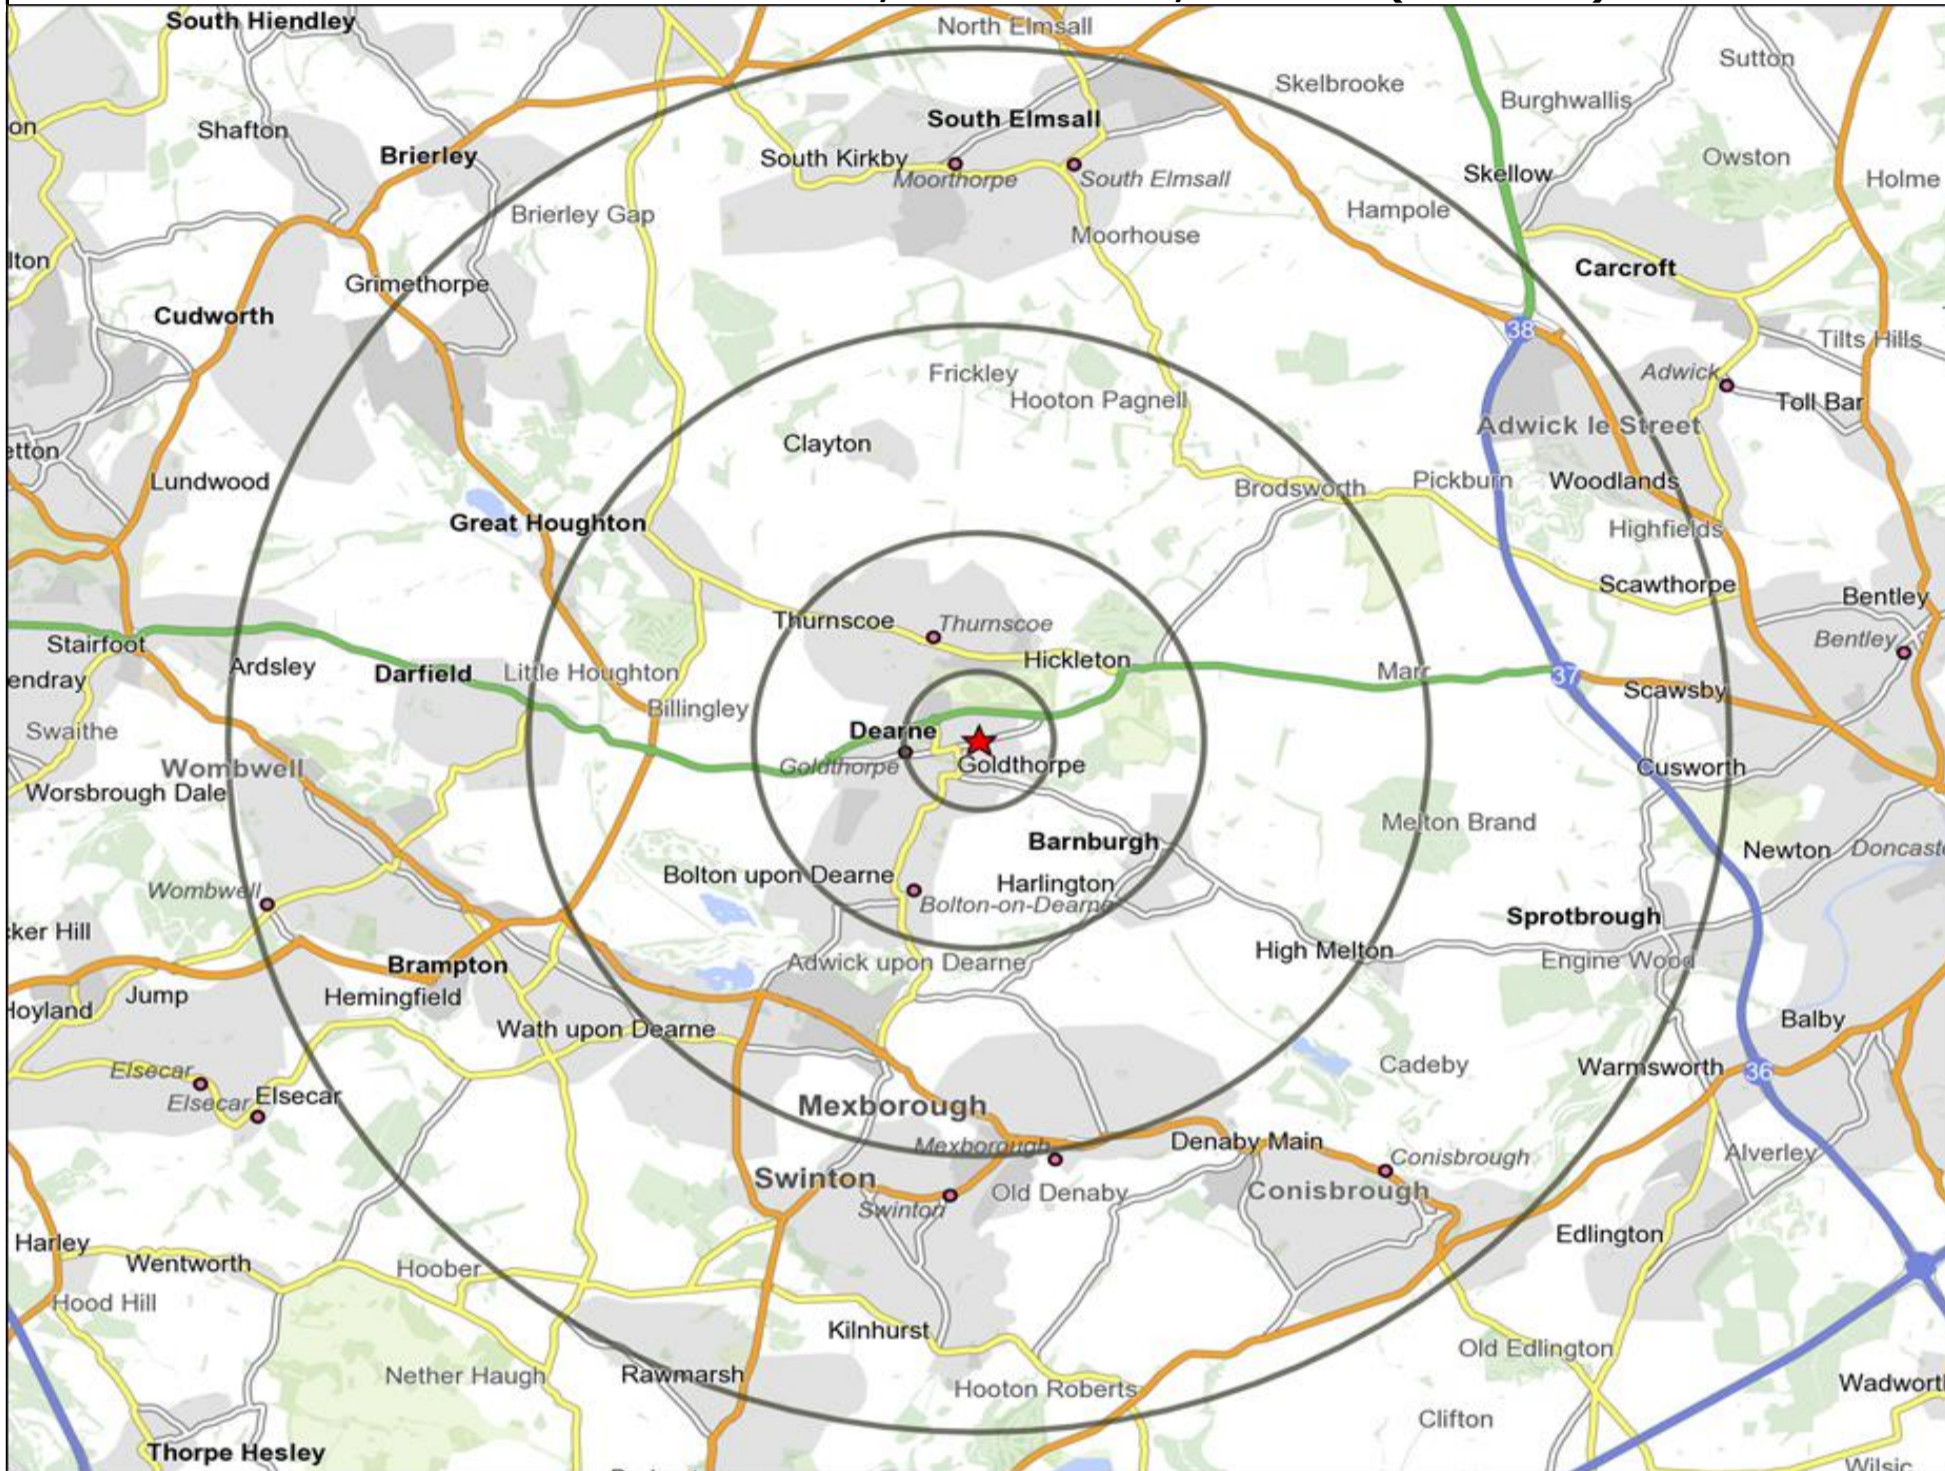

**Customer Profile Report for RUSTY DUDLEY, GOLDTHORPE (Punch Outlet Number: 203284)
43-45 DONCASTER ROAD, ROTHERHAM, S63 9HJ (S 63 9HJ)**

Copyright Experian Ltd, HERE 2015. Ordnance Survey © Crown copyright 2015

★ Location ○ 0.5, 1.5, 3 & 5 Mile Distance

Age Data Table

	Count:					Index:				
	0 - 0.5 Miles	0 - 1.5 Miles	0 - 3.0 Miles	0 - 5.0 Miles	15 Min Drivetime	0 - 0.5 Miles	0 - 1.5 Miles	0 - 3.0 Miles	0 - 5.0 Miles	15 Min Drivetime
0-15	846	4,569	10,288	32,307	45,003	104	105	104	102	102
16-17	85	597	1,367	4,086	5,734	84	111	111	105	105
18-24	438	2,140	4,864	14,022	20,407	112	102	101	92	96
25-34	685	3,098	7,345	22,101	32,669	116	98	101	96	102
35-44	475	2,569	6,064	19,401	27,642	86	88	90	91	93
45-54	693	3,461	7,813	24,490	34,036	113	106	104	103	102
55-64	469	2,749	6,269	20,611	27,483	96	105	105	109	104
65+	646	3,920	8,947	30,934	41,771	83	94	94	102	99
Population estimate 2015	4,337	23,103	52,957	167,952	234,745	100	100	100	100	100

Ethnicity - Census 2011

	Count:					%:				
	0 - 0.5 Miles	0 - 1.5 Miles	0 - 3.0 Miles	0 - 5.0 Miles	15 Min Drivetime	0 - 0.5 Miles	0 - 1.5 Miles	0 - 3.0 Miles	0 - 5.0 Miles	15 Min Drivetime
White	3,885	21,435	48,650	157,963	218,570	98%	98%	98%	98%	97%
Mixed / Multiple Ethnic Groups	35	157	363	1,160	2,100	1%	1%	1%	1%	1%
Asian / Asian British	12	82	211	922	3,160	0%	0%	0%	1%	1%
Black / African / Caribbean / Black British	30	72	168	586	1,544	1%	0%	0%	0%	1%
Other Ethnic Group	8	35	104	313	868	0%	0%	0%	0%	0%
All People (Ethnic Group)	3,970	21,781	49,496	160,944	226,242	100	100	100	100	100