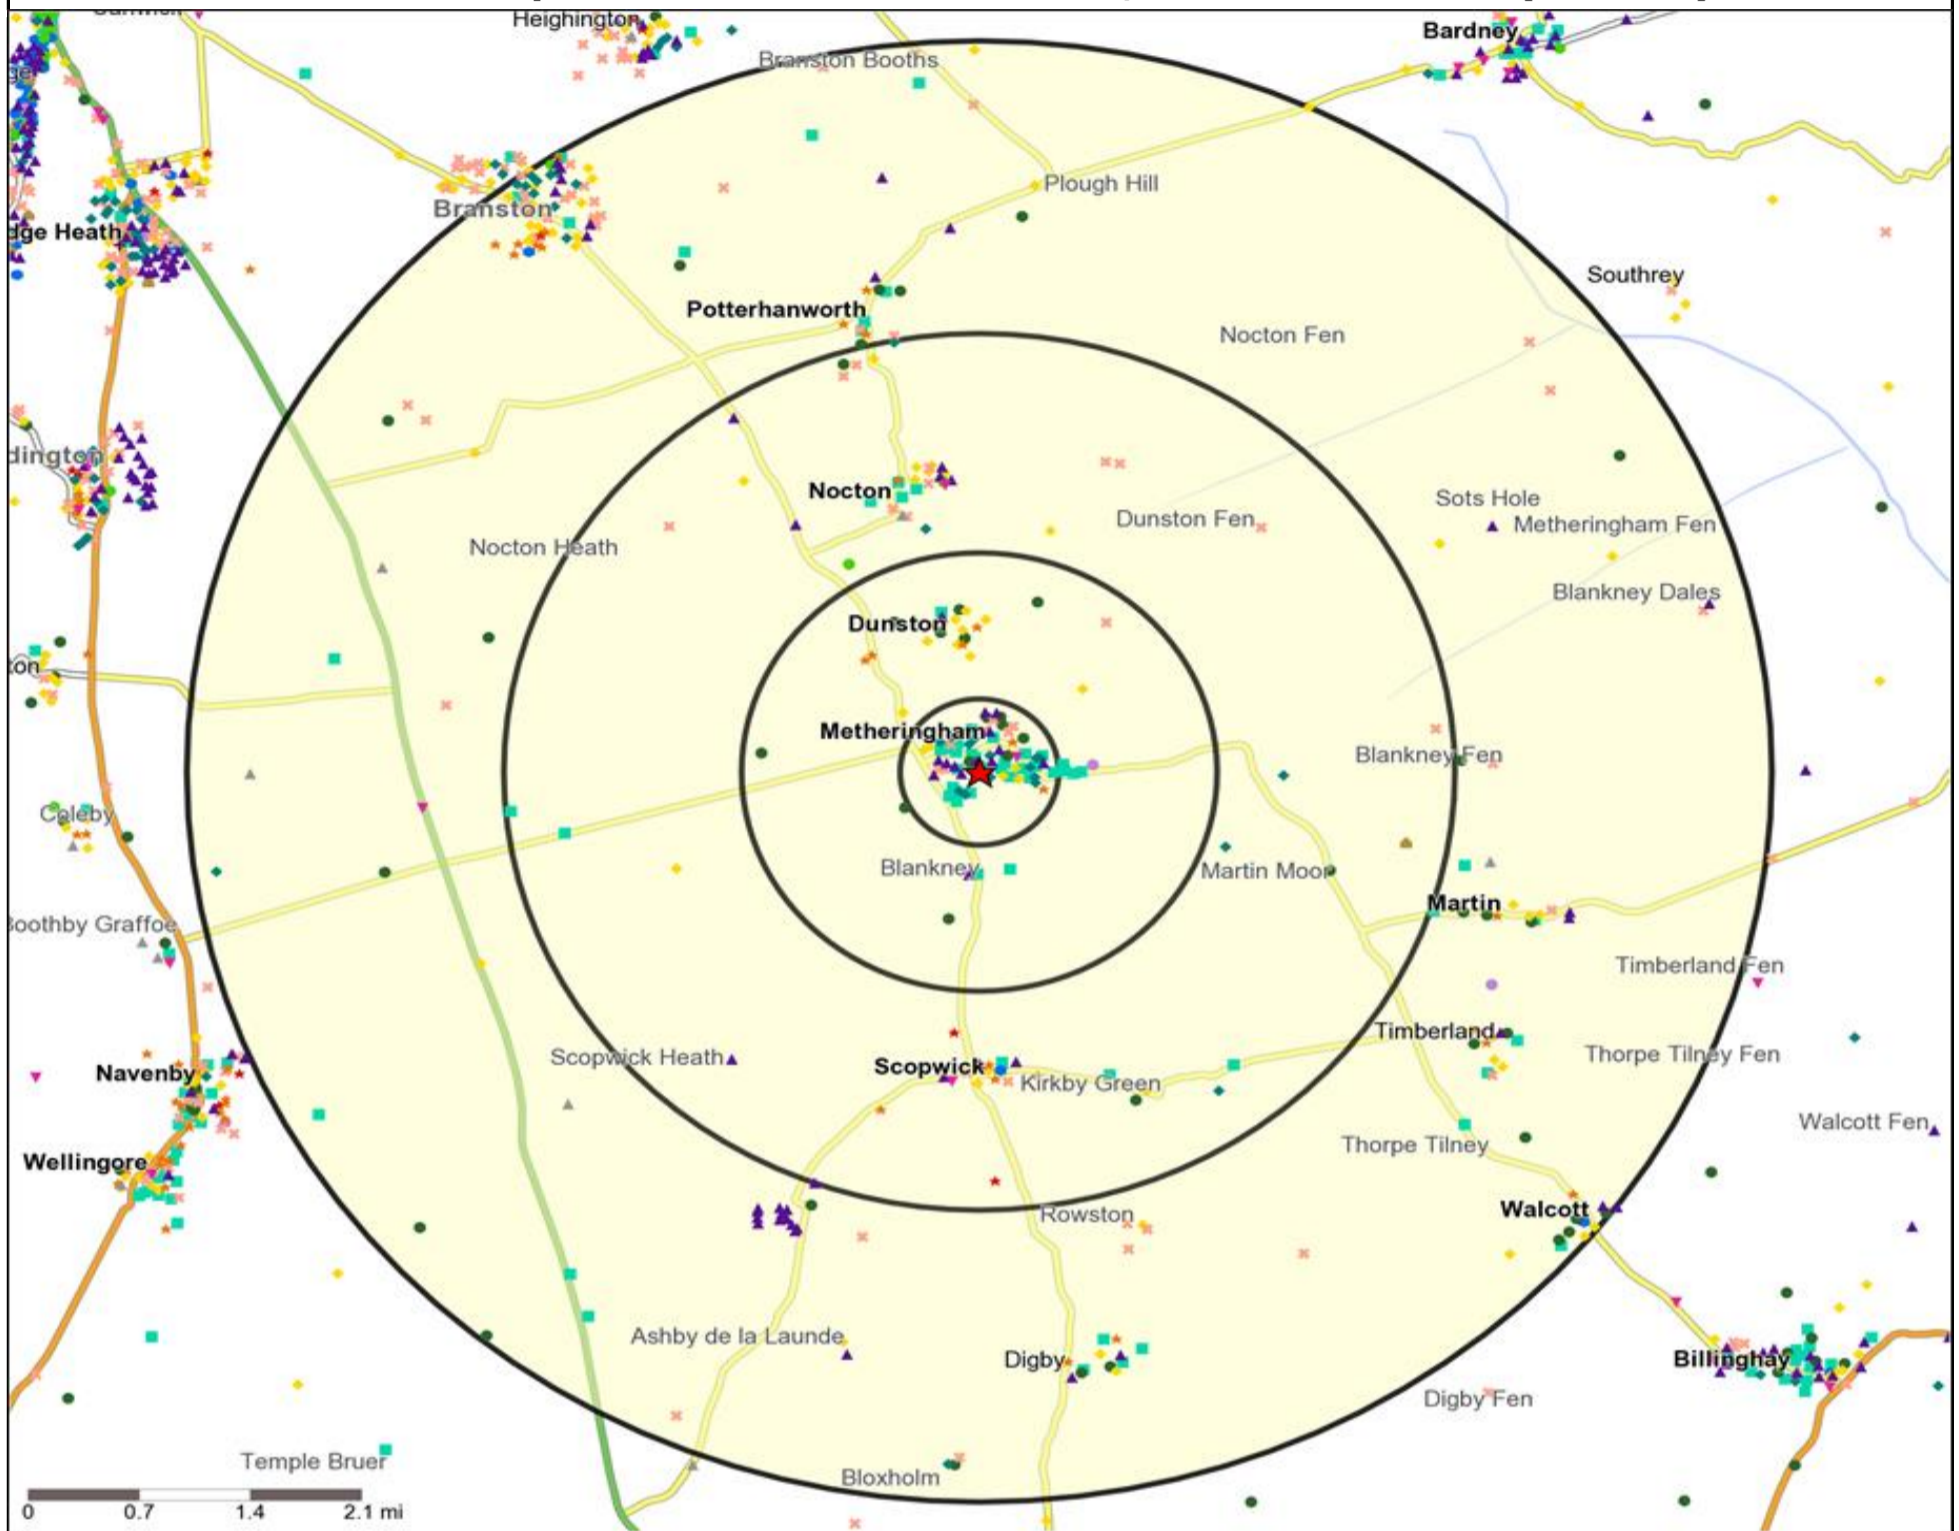

Mosaic UK Data Table (Residential)

	Count:	Index:
	0 - 0.5 Miles	0 - 0.5 Miles
A City Prosperity (18+)	0	0
B Prestige Positions (18+)	0	0
C Country Living (18+)	109	58
D Rural Reality (18+)	1,633	878
E Senior Security (18+)	532	244
F Suburban Stability (18+)	0	0
G Domestic Success (18+)	250	111
H Aspiring Homemakers (18+)	28	11
I Family Basics (18+)	0	0
J Transient Renters (18+)	0	0
K Municipal Challenge (18+)	0	0
L Vintage Value (18+)	132	78
M Modest Traditions (18+)	0	0
N Urban Cohesion (18+)	0	0
O Rental Hubs (18+)	0	0
Adults 18+ estimate 2015	2,684	100

Occasions Map and Data: STAR & GARTER, METHERINGHAM (202093)

Copyright Experian Ltd, HERE 2015. Ordnance Survey © Crown copyright 2015

- ★ Location
- 0.5, 1.5, 3 & 5 Mile Distance
- ~ Rivers, Canals and Lakes
- ▲ Occasions Types
- 01 Mine's a Pint
- ◆ 02 Early Doors
- 03 Everyday is Friday
- ▲ 04 Weekend Millionaires
- 05 Out On The Town
- ▲ 06 Business and Pleasure
- 07 Sporting Pints
- 08 Student Social
- ▲ 09 Leisurely Lunch
- ▲ 10 Wining and Dining
- ▲ 11 Household Outing
- ★ 12 Midweek Meal Deal
- ◆ 13 Date Night
- ★ 14 Birthday Treat
- + 15 Pre Show Meal

- Location
- Branded Food
- Dry Led
- Café / Wine Bar
- Other
- 0.5, 1.5, 3 & 5 Mile Distance
- Circuit Bar
- Rural Character
- Rivers, Canals and Lakes
- Community Local

Competition Type Summary Table