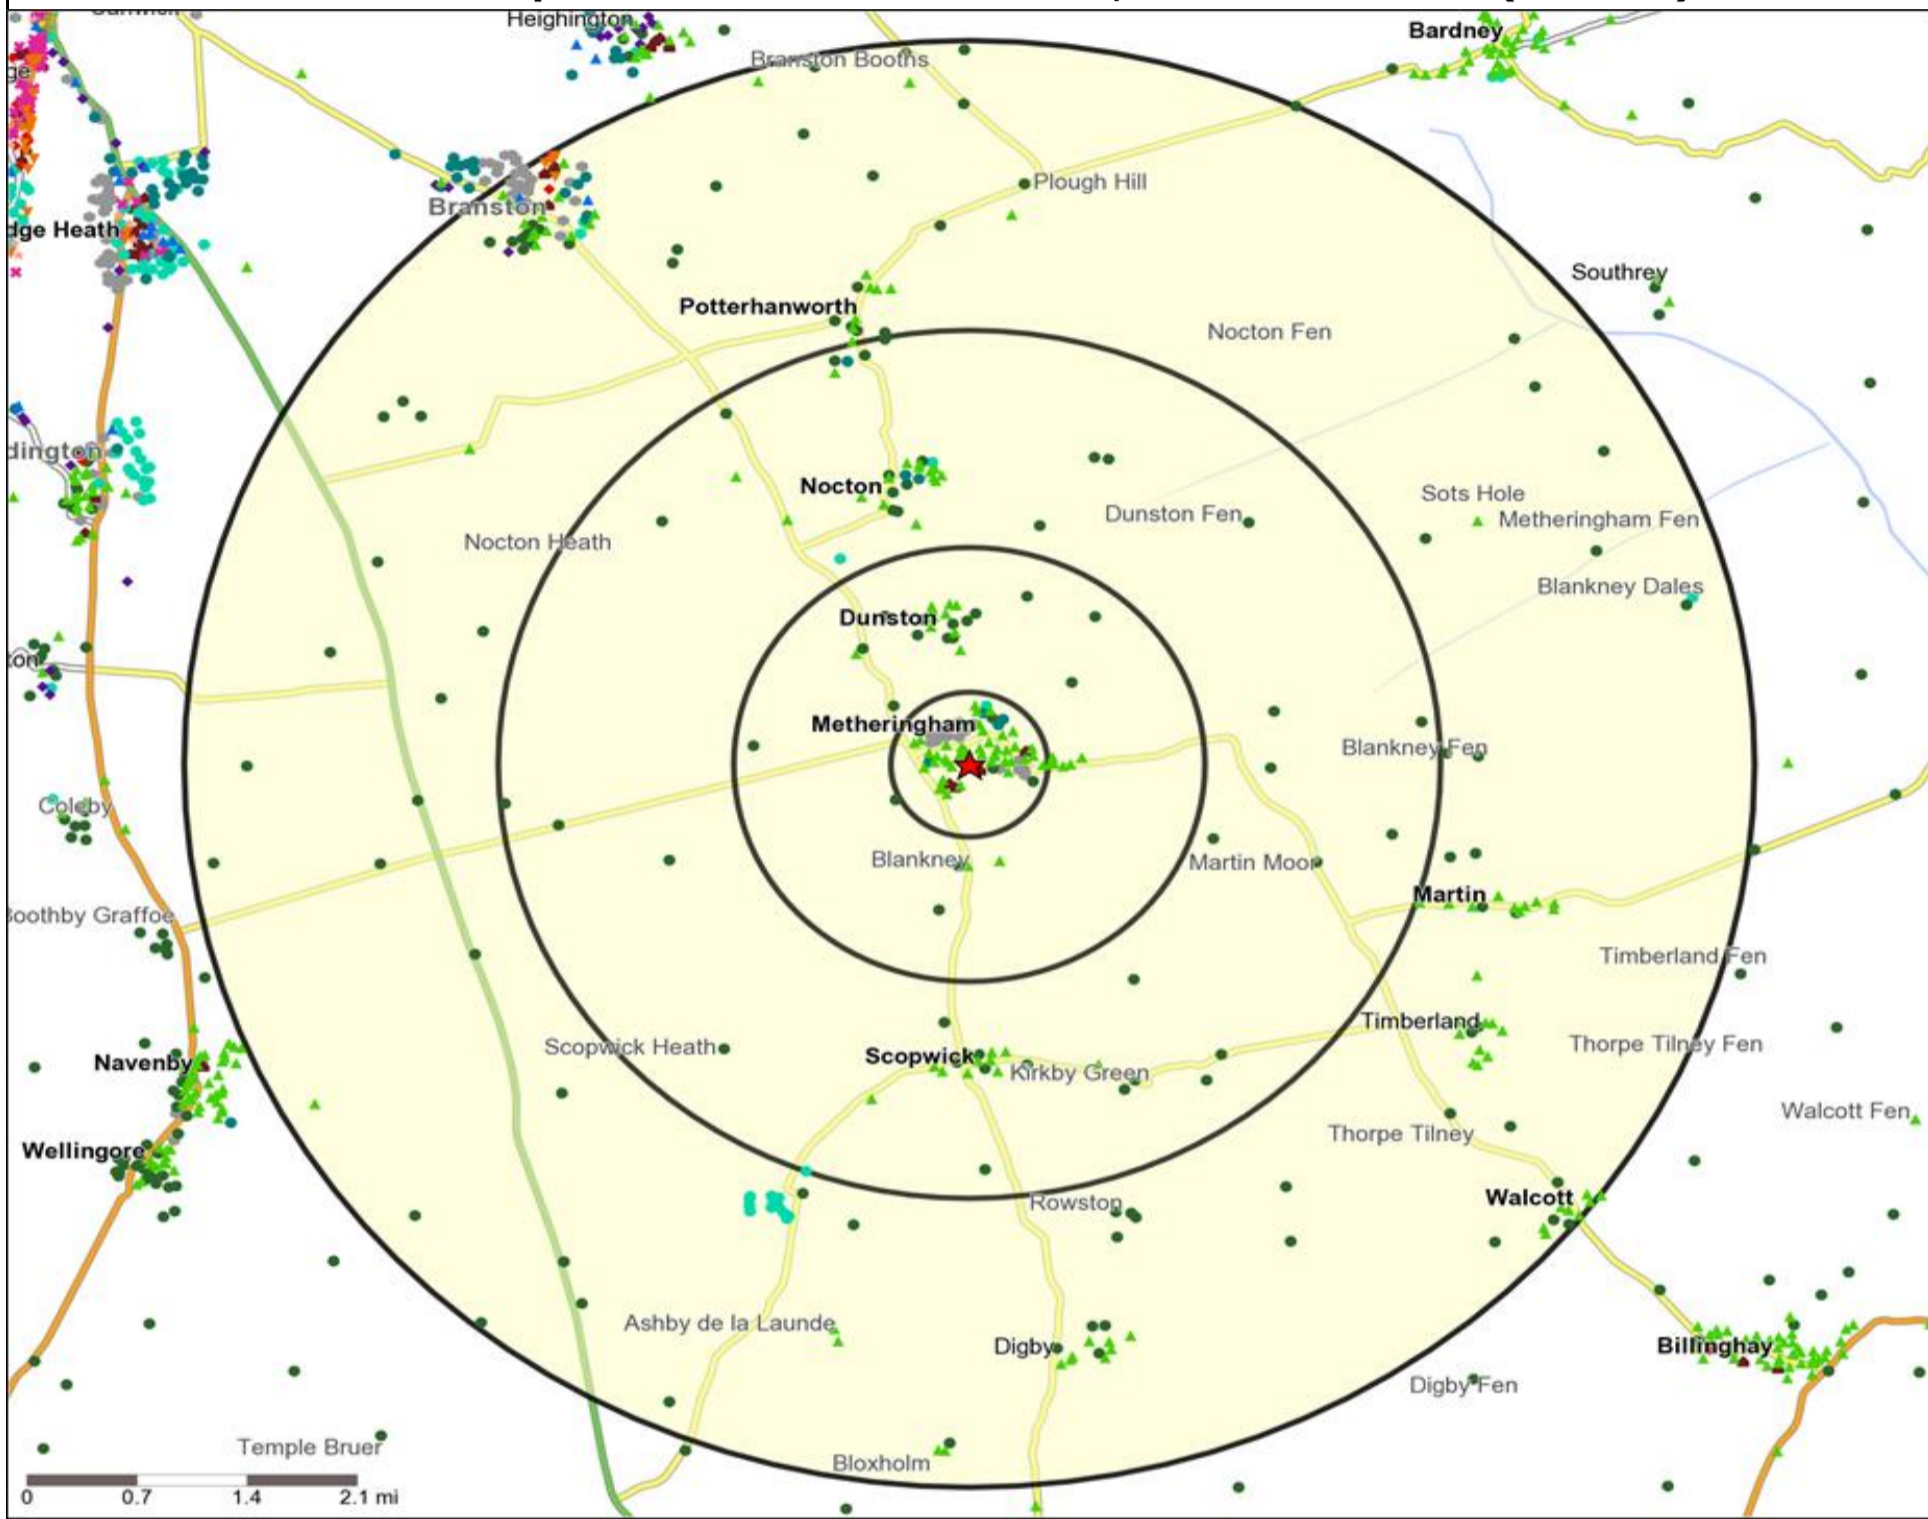

Mosaic UK Map and Data: STAR & GARTER, METHERINGHAM (202093)

Copyright Experian Ltd, HERE 2015. Ordnance Survey © Crown copyright 2015

- ★ Location
- Mosaic UK Groups
- ▲ D Rural Reality
- H Aspiring Homemakers
- L Vintage Value
- 0.5, 1.5, 3 & 5 Mile Distance
- A City Prosperity
- E Senior Security
- I Family Basics
- M Modest Traditions
- ~ Rivers, Canals and Lakes
- B Prestige Positions
- ▲ F Suburban Stability
- ✕ J Transient Renters
- ★ N Urban Cohesion
- C Country Living
- G Domestic Success
- K Municipal Challenge
- + O Rental Hubs

Mosaic UK Data Table (Residential)

	Count:					Index:				
	0 - 0.5 Miles	0 - 1.5 Miles	0 - 3.0 Miles	0 - 5.0 Miles	15 Min Drivetime	0 - 0.5	0 - 1.5	0 - 3.0	0 - 5.0	15 Min Drivetime
A City Prosperity (18+)	0	0	0	0	0	0	0	0	0	0
B Prestige Positions (18+)	0	0	0	31	723	0	0	0	4	33
C Country Living (18+)	109	491	980	2,102	3,921	58	203	292	291	186
D Rural Reality (18+)	1,633	2,045	2,772	5,409	12,380	878	846	829	750	588
E Senior Security (18+)	532	535	535	918	4,176	244	189	136	108	169
F Suburban Stability (18+)	0	0	0	130	968	0	0	0	20	52
G Domestic Success (18+)	250	256	332	775	3,297	111	87	82	89	129
H Aspiring Homemakers (18+)	28	28	74	487	2,705	11	9	17	51	98
I Family Basics (18+)	0	0	0	154	203	0	0	0	20	9
J Transient Renters (18+)	0	0	0	6	222	0	0	0	1	13
K Municipal Challenge (18+)	0	0	0	77	292	0	0	0	13	16
L Vintage Value (18+)	132	132	132	321	1,405	78	60	43	49	73
M Modest Traditions (18+)	0	0	0	0	77	0	0	0	0	5
N Urban Cohesion (18+)	0	0	0	0	0	0	0	0	0	0
O Rental Hubs (18+)	0	0	0	0	0	0	0	0	0	0
Adults 18+ estimate 2015	2,684	3,487	4,825	10,410	30,369	100	100	100	100	100