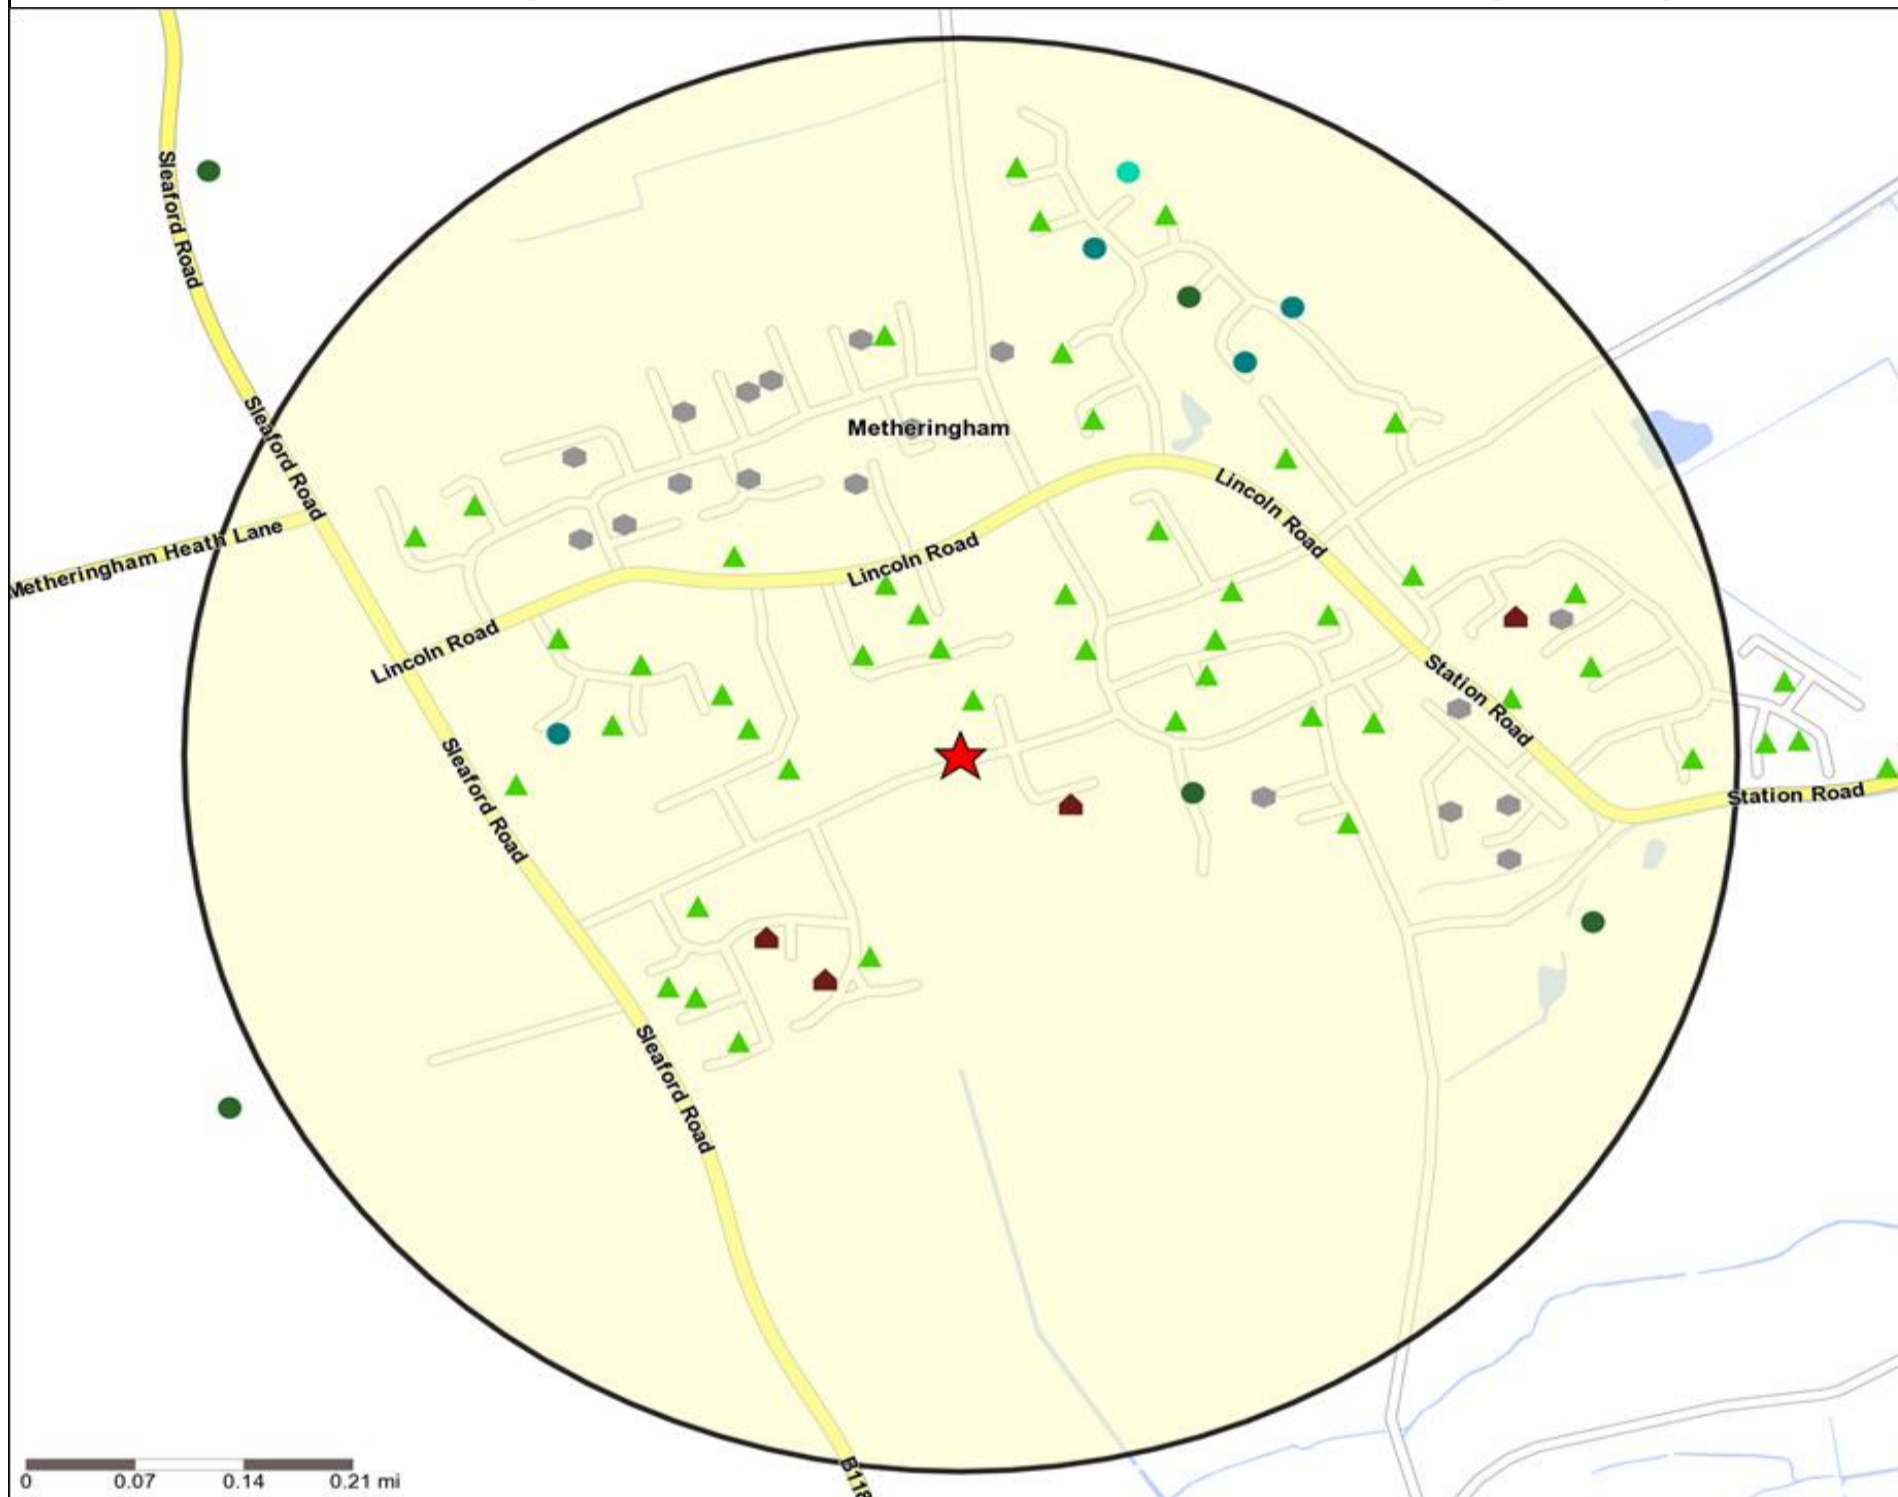

Mosaic UK Map and Data: STAR & GARTER, METHERINGHAM (202093)

Copyright Experian Ltd, HERE 2015. Ordnance Survey © Crown copyright 2015

Location	Mosaic UK Groups	D Rural Reality	H Aspiring Homemakers	L Vintage Value
0.5, 1.5, 3 & 5 Mile Distance	A City Prosperity	E Senior Security	I Family Basics	M Modest Traditions
Rivers, Canals and Lakes	B Prestige Positions	F Suburban Stability	J Transient Renters	N Urban Cohesion
	C Country Living	G Domestic Success	K Municipal Challenge	O Rental Hubs

Mosaic UK Data Table (Residential)

	Count:	Index:
	0 - 0.5 Miles	0 - 0.5 Miles
A City Prosperity (18+)	0	0
B Prestige Positions (18+)	0	0
C Country Living (18+)	109	58
D Rural Reality (18+)	1,633	878
E Senior Security (18+)	532	244
F Suburban Stability (18+)	0	0
G Domestic Success (18+)	250	111
H Aspiring Homemakers (18+)	28	11
I Family Basics (18+)	0	0
J Transient Renters (18+)	0	0
K Municipal Challenge (18+)	0	0
L Vintage Value (18+)	132	78
M Modest Traditions (18+)	0	0
N Urban Cohesion (18+)	0	0
O Rental Hubs (18+)	0	0
Adults 18+ estimate 2015	2,684	100