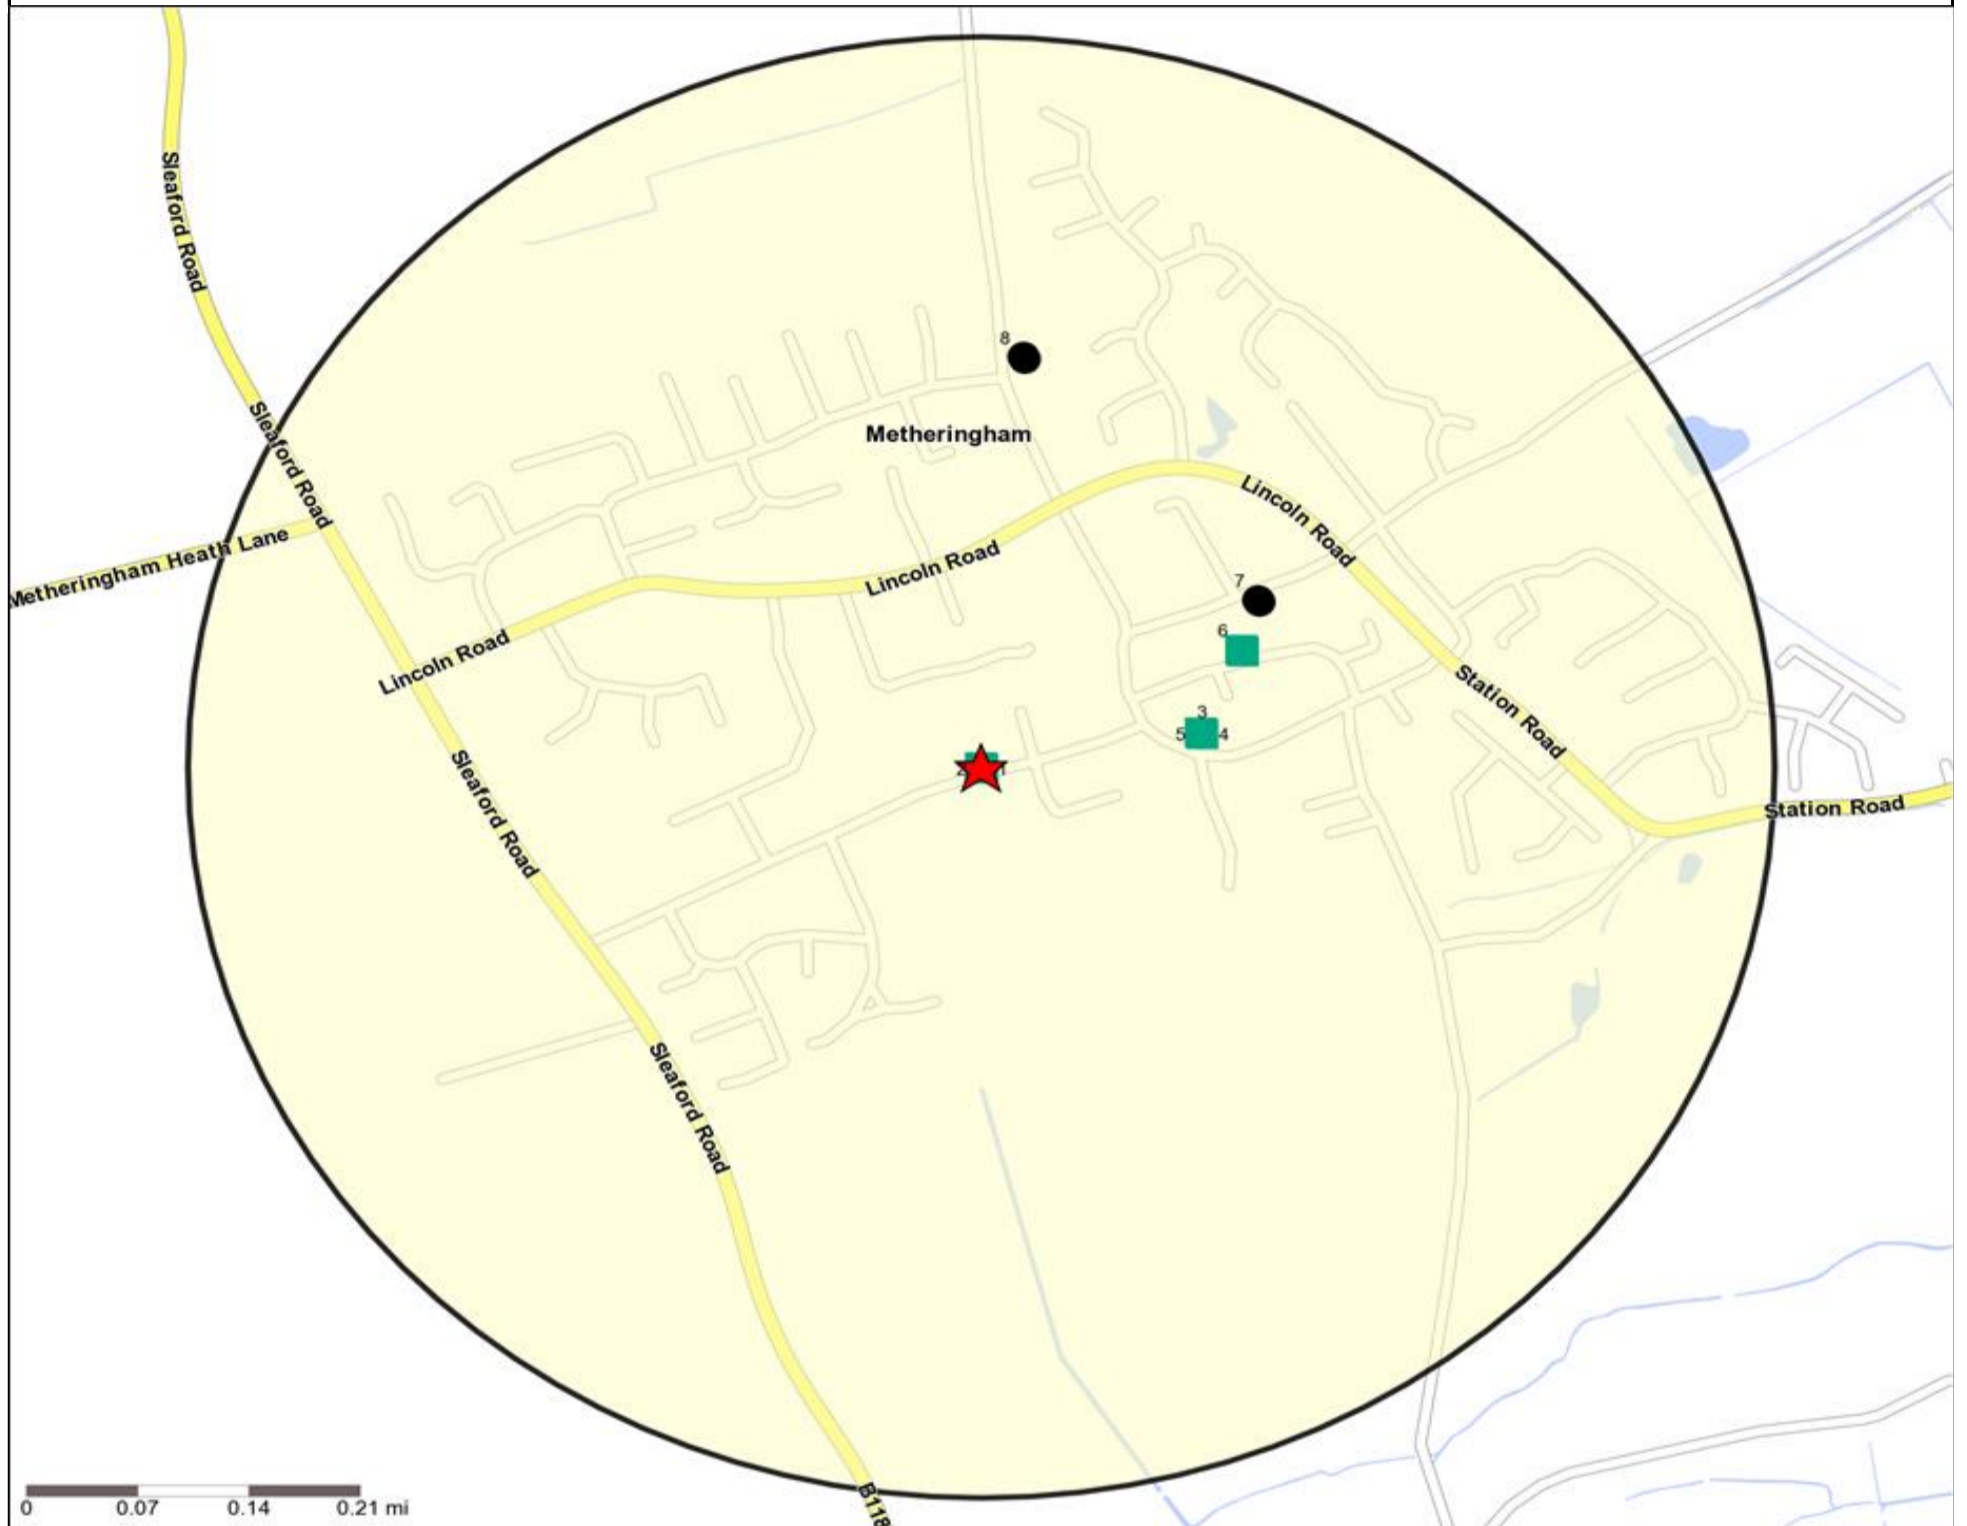

Competition Map and Data: STAR & GARTER, METHERINGHAM (202093)

Numbers on competition points relate to the distance ranking in the competition table on page 7. Copyright Experian Ltd, HERE 2015. Ordnance Survey © Crown copyright 2015

- Location
- Branded Food
- Dry Led
- Café / Wine Bar
- Other
- 0.5, 1.5, 3 & 5 Mile Distance
- Circuit Bar
- Rural Character
- Rivers, Canals and Lakes
- Community Local

Competition Type Summary Table

Reporting Category	0 - 0.5 Miles
Café / Wine Bar	0
Circuit Bar	0
Community Local	3
Dry Led	0
Branded Food Pub	0
Rural	0
Other	5
Total	8