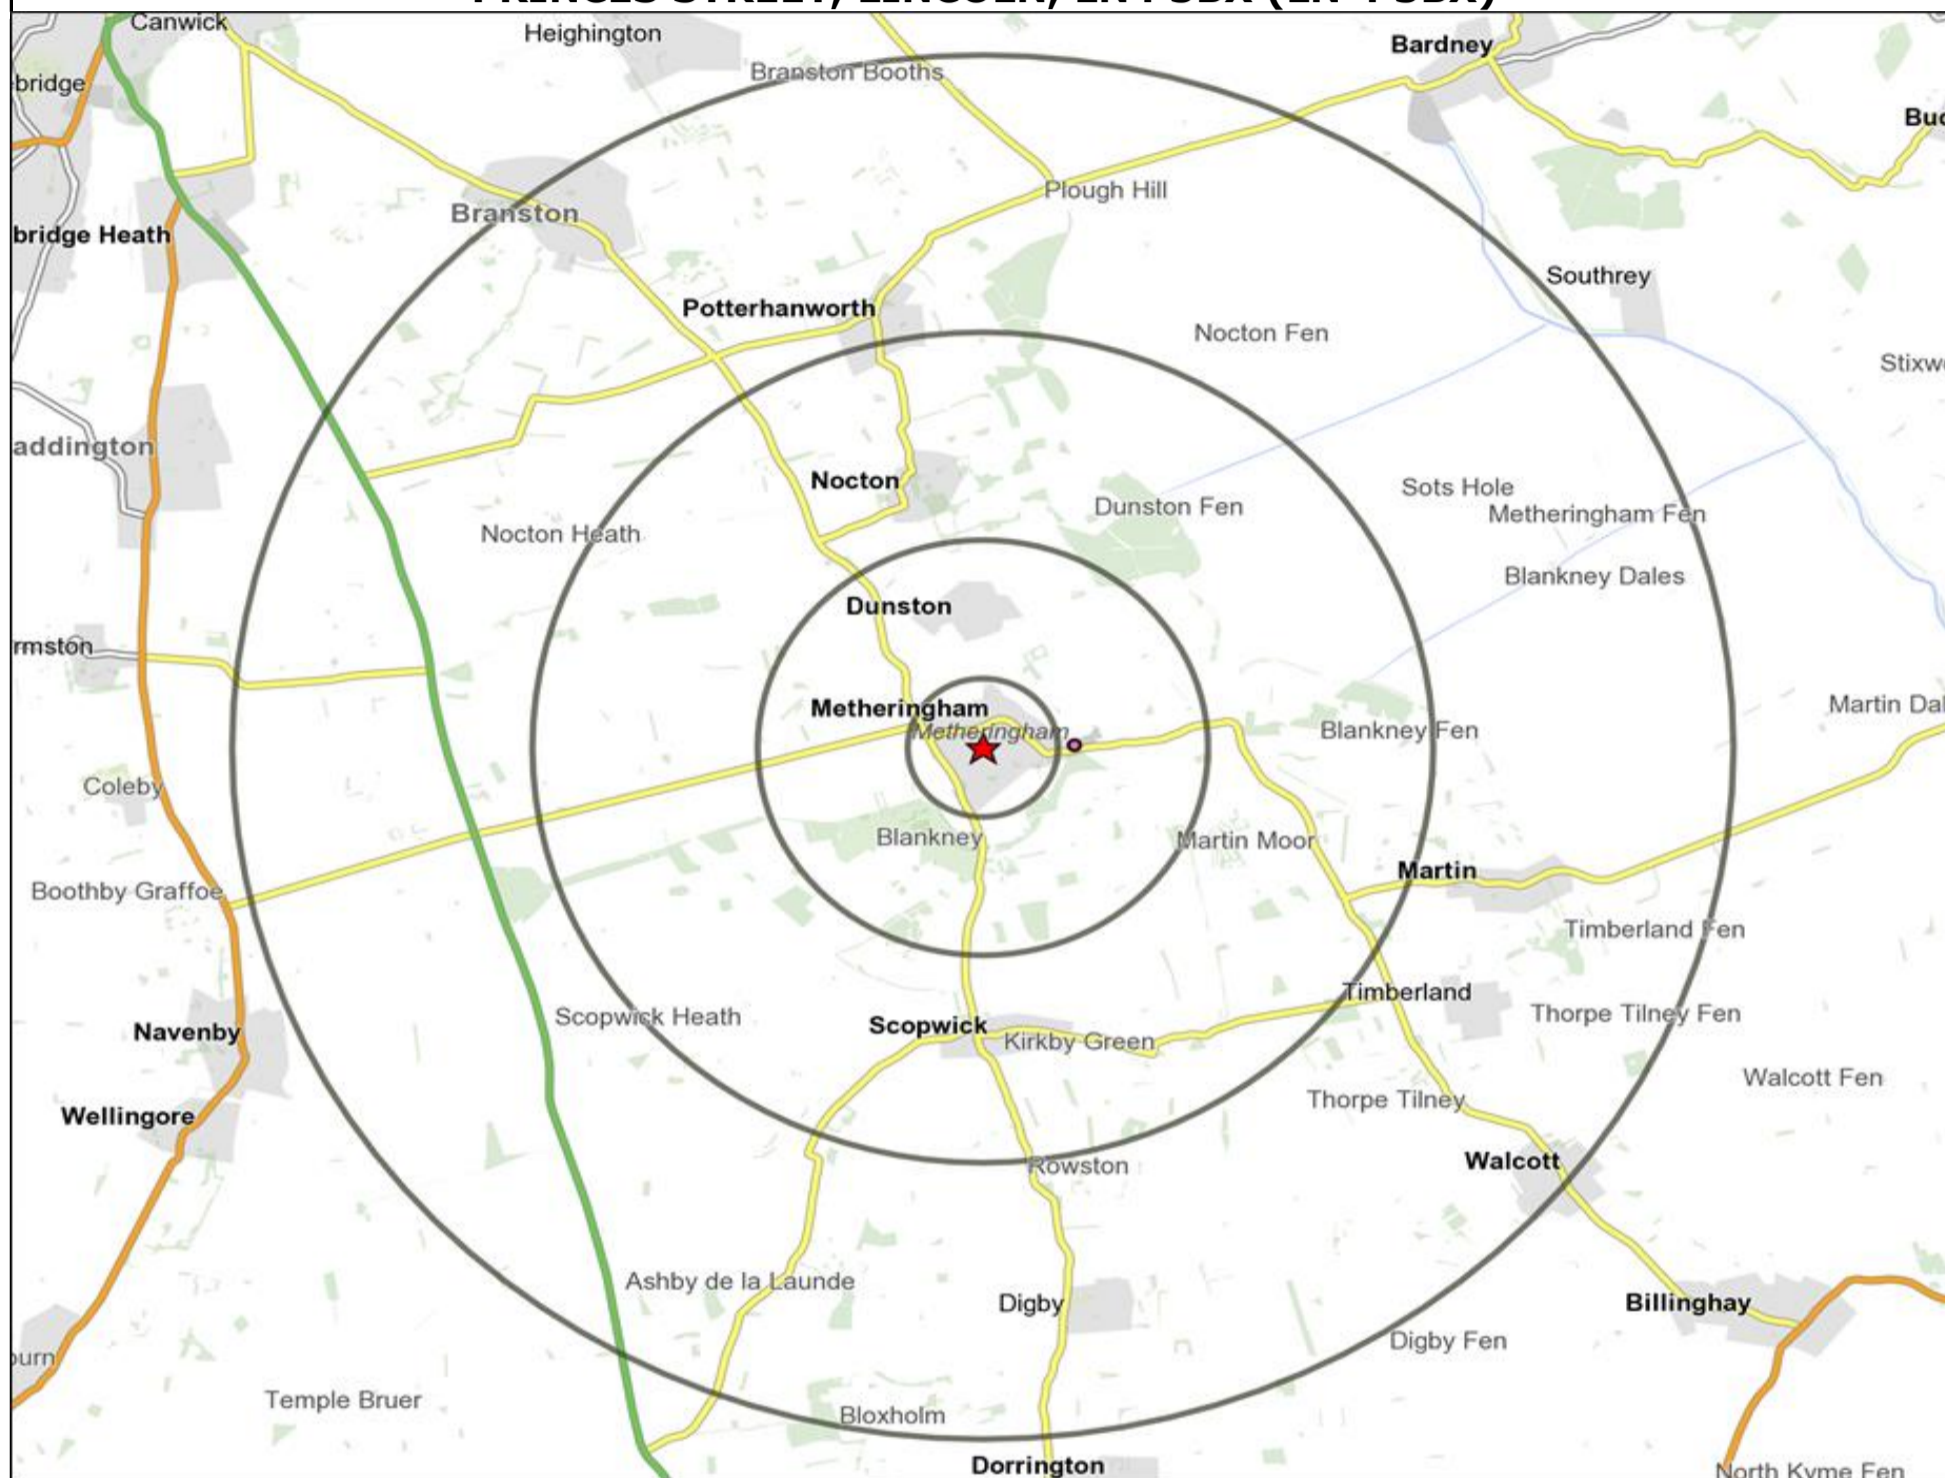

**Customer Profile Report for STAR & GARTER, METHERINGHAM (Punch Outlet Number: 202093)
PRINCES STREET, LINCOLN, LN4 3BX (LN 4 3BX)**

Copyright Experian Ltd, HERE 2015. Ordnance Survey © Crown copyright 2015

★ Location ○ 0.5, 1.5, 3 & 5 Mile Distance

Age Data Table

	Count:					Index:				
	0 - 0.5 Miles	0 - 1.5 Miles	0 - 3.0 Miles	0 - 5.0 Miles	15 Min Drivetime	0 - 0.5 Miles	0 - 1.5 Miles	0 - 3.0 Miles	0 - 5.0 Miles	15 Min Drivetime
0-15	539	698	1,034	2,434	6,757	87	86	90	97	93
16-17	95	104	150	307	902	123	103	105	99	101
18-24	203	257	342	741	2,345	68	66	62	62	67
25-34	296	383	574	1,406	3,934	65	65	69	77	75
35-44	377	487	754	1,562	4,338	90	89	97	93	89
45-54	464	653	971	2,104	5,968	99	106	112	112	109
55-64	390	576	818	1,737	4,709	104	118	118	115	108
65+	952	1,174	1,481	3,011	9,587	159	150	134	126	138
Population estimate 2015	3,316	4,332	6,124	13,302	38,540	100	100	100	100	100

Ethnicity - Census 2011

	Count:					%:				
	0 - 0.5 Miles	0 - 1.5 Miles	0 - 3.0 Miles	0 - 5.0 Miles	15 Min Drivetime	0 - 0.5 Miles	0 - 1.5 Miles	0 - 3.0 Miles	0 - 5.0 Miles	15 Min Drivetime
White	3,259	4,273	6,000	12,953	37,579	99%	99%	99%	99%	98%
Mixed / Multiple Ethnic Groups	15	17	30	80	276	0%	0%	0%	1%	1%
Asian / Asian British	16	16	24	43	183	0%	0%	0%	0%	0%
Black / African / Caribbean / Black British	3	4	5	18	66	0%	0%	0%	0%	0%
Other Ethnic Group	3	6	9	19	55	0%	0%	0%	0%	0%
All People (Ethnic Group)	3,296	4,316	6,068	13,113	38,159	100	100	100	100	100